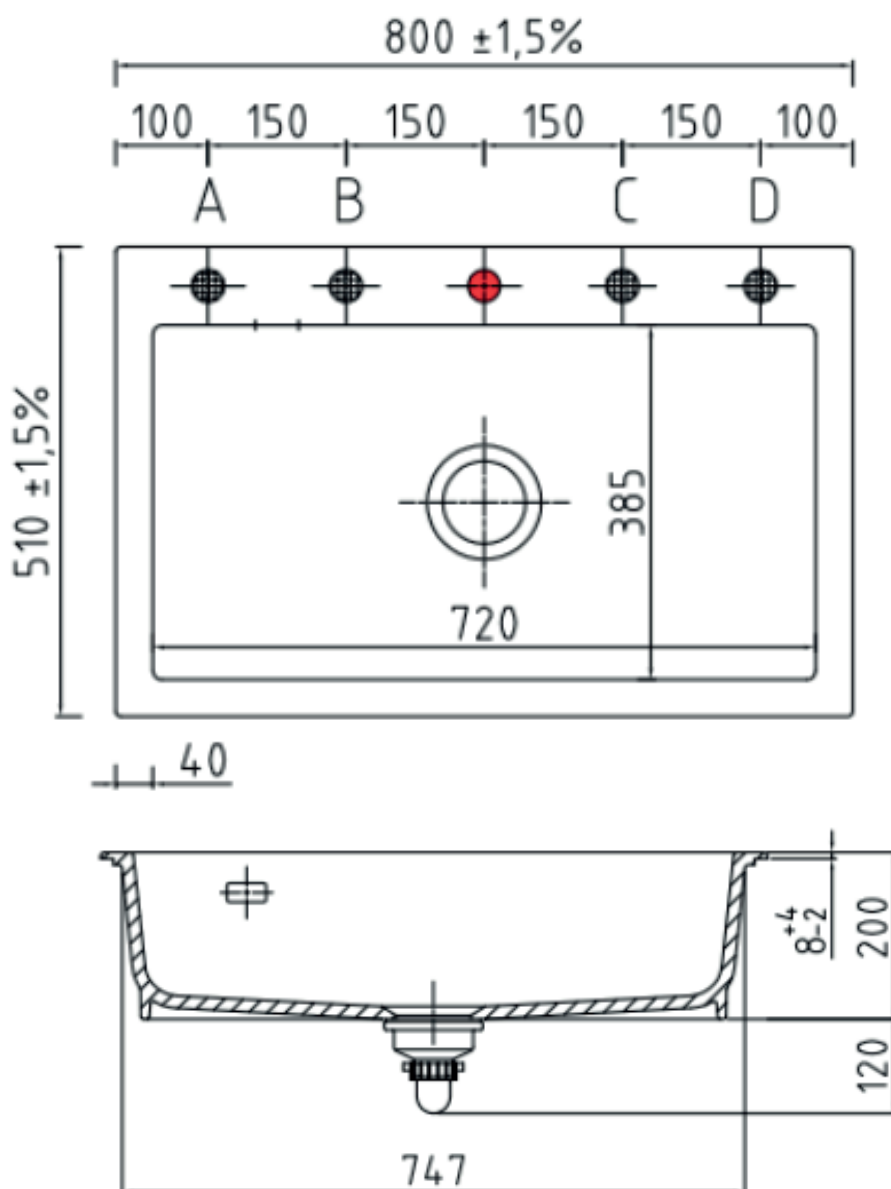

Mera 80 ceramic sink

Art. No.:
11085

Material:	Ceramic
Color:	Matt black
Surface:	Matt glazed
Mounting option:	Normal installation
Min. cabinet size:	800 mm
Tap hole:	Yes
Overflow:	Yes
Wastekit included:	Yes, in chrome

LAVABO®

Supplied with $\varnothing 35$ mm tap hole.
If additional holes are requested (Pos A, B, C or D), state this when ordering.
Time of delivery 3-4 weeks.