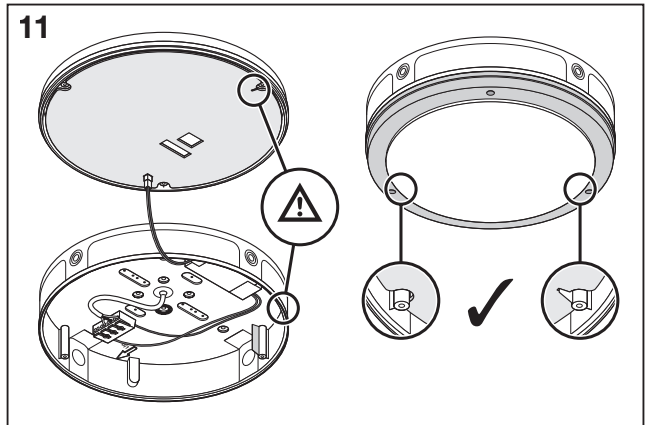

SURFACE BULKHEAD RING*

* not included

	EAN	Ø x h [mm]	⊞
SF BLKH RING 250 WT	4058075399334	258x57	0.21kg
SF BLKH RING 250 BK	4058075399358	258x57	0.21kg
SF BLKH RING 300 WT	4058075399372	308x57	0.28kg
SF BLKH RING 300 BK	4058075399396	308x57	0.28kg

SURFACE BULKHEAD EYELID*

* not included

	EAN	Ø x h [mm]	⊞
SF BLKH EYELID 250 WT	4058075375482	258x64	0.21kg
SF BLKH EYELID 250 BK	4058075375505	258x64	0.21kg
SF BLKH EYELID 300 WT	4058075375529	308x65	0.28kg
SF BLKH EYELID 300 BK	4058075375543	308x65	0.28kg