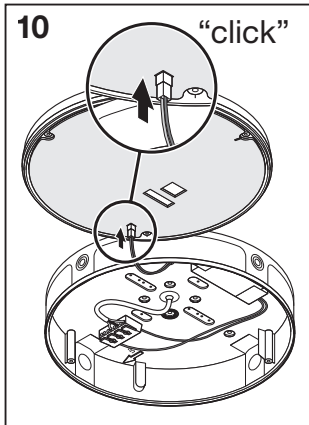

SURFACE BULKHEAD RING*

* not included

	EAN	Ø x h [mm]	⊞
SF BLKH RING 250 WT	4058075399334	258x57	0.21kg
SF BLKH RING 250 BK	4058075399358	258x57	0.21kg
SF BLKH RING 300 WT	4058075399372	308x57	0.28kg
SF BLKH RING 300 BK	4058075399396	308x57	0.28kg

SURFACE BULKHEAD EYELID*

* not included

	EAN	Ø x h [mm]	⊞
SF BLKH EYELID 250 WT	4058075375482	258x64	0.21kg
SF BLKH EYELID 250 BK	4058075375505	258x64	0.21kg
SF BLKH EYELID 300 WT	4058075375529	308x65	0.28kg
SF BLKH EYELID 300 BK	4058075375543	308x65	0.28kg