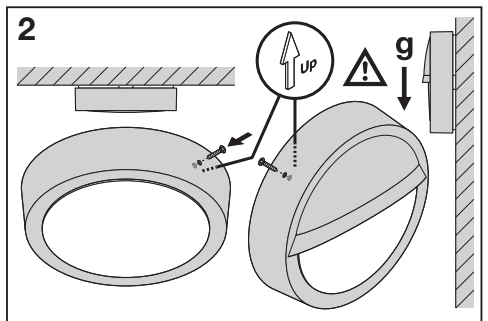

SURFACE BULKHEAD RING*

* not included

	EAN	Ø x h [mm]	⊞
SF BLKH RING 250 WT	4058075399334	258x57	0.21kg
SF BLKH RING 250 BK	4058075399358	258x57	0.21kg
SF BLKH RING 300 WT	4058075399372	308x57	0.28kg
SF BLKH RING 300 BK	4058075399396	308x57	0.28kg

SURFACE BULKHEAD EYELID*

* not included

	EAN	Ø x h [mm]	⊞
SF BLKH EYELID 250 WT	4058075375482	258x64	0.21kg
SF BLKH EYELID 250 BK	4058075375505	258x64	0.21kg
SF BLKH EYELID 300 WT	4058075375529	308x65	0.28kg
SF BLKH EYELID 300 BK	4058075375543	308x65	0.28kg