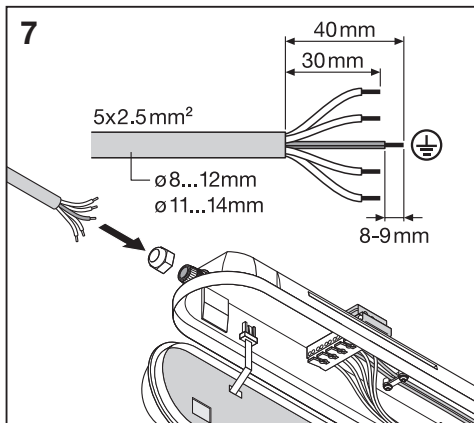

DAMPPROOF LED 5x THROUGHWIRING

	EAN	l x w x h [mm]	W	V _{AC}	Hz	lm	lm/W	K
DP LED 1200 39W/4000K 5TH IP65	4058075319240	1200x95x78	39	220-240V	50/60 Hz	4400	115	4000
DP LED 1500 55W/4000K 5TH IP65	4058075319325	1500x95x78	55	220-240V	50/60 Hz	6400	115	4000

	EAN	IP	IK	∠	R _a	°C	PF	👤
DP LED 1200 39W/4000K 5TH IP65	4058075319240	65	08	105°	> 80	-30...+40	> 0.9	1.9kg
DP LED 1500 55W/4000K 5TH IP65	4058075319325	65	08	105°	> 80	-30...+40	> 0.9	2.5kg

DAMPPROOF LED 5x THROUGHWIRING

n	B16	C10	C16
	DAMPPROOF 1200	48	40
DAMPPROOF 1500	25	25	40

2

[mm]	X	Y
DAMPPROOF 1200	40±2	820±100
DAMPPROOF 1500	40±2	1120±100

C10449057
G11076054
17.05.19

LEDVANCE GmbH
Steinerne Furt 62
86167 Augsburg, Germany
www.ledvance.com