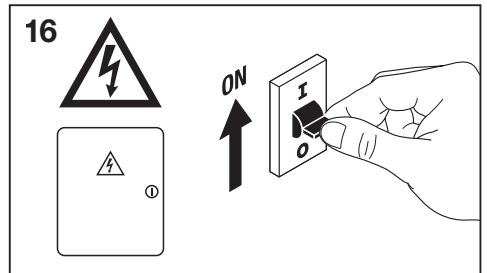

C10449057
G11076054
17.05.19

LEDVANCE GmbH
Steinerne Furt 62
86167 Augsburg, Germany
www.ledvance.com