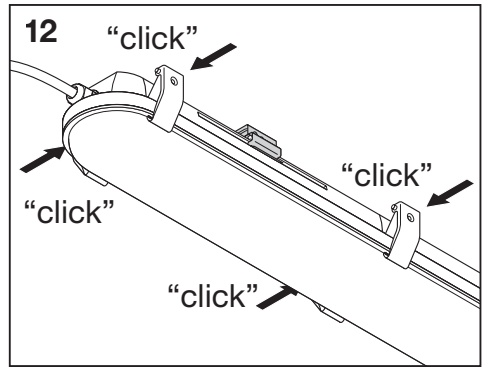

C10449057
G11076054
17.05.19

LEDVANCE GmbH
Steinerne Furt 62
86167 Augsburg, Germany
www.ledvance.com