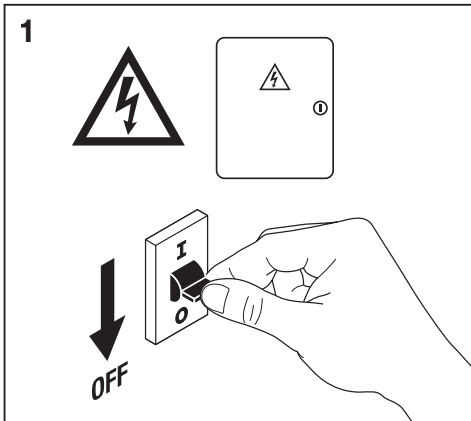

2

[mm]	X	Y
DAMPPROOF 1200	40±2	820±100
DAMPPROOF 1500	40±2	1120±100