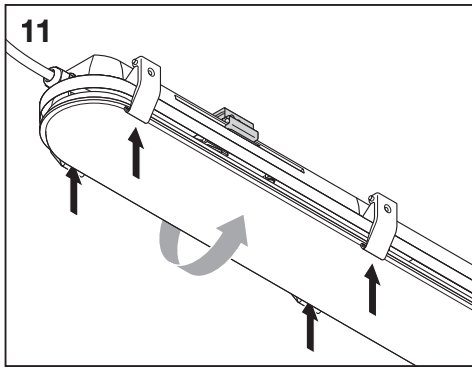

C10449057
G11076054
17.05.19

LEDVANCE GmbH
Steinerne Furt 62
86167 Augsburg, Germany
www.ledvance.com