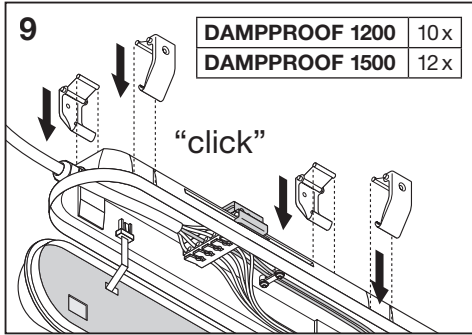

C10449057
G11076054
17.05.19

LEDVANCE GmbH
Steinerne Furt 62
86167 Augsburg, Germany
www.ledvance.com