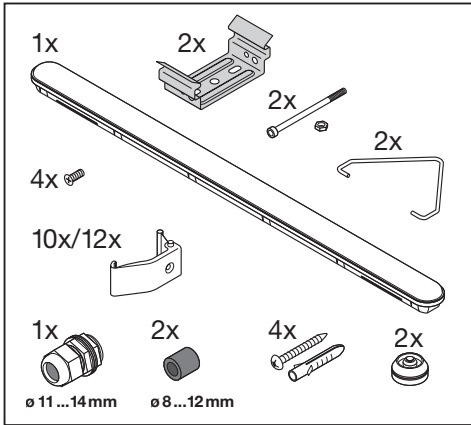

DAMPPROOF LED 5x THROUGHWIRING

	EAN	l x w x h [mm]	W	V _{AC}	Hz	lm	lm/W	K
DP LED 1200 39W/4000K 5TH IP65	4058075319240	1200x95x78	39	220-240V	50/60 Hz	4400	115	4000
DP LED 1500 55W/4000K 5TH IP65	4058075319325	1500x95x78	55	220-240V	50/60 Hz	6400	115	4000

	EAN	IP	IK	∠	R _a	°C	PF	👤
DP LED 1200 39W/4000K 5TH IP65	4058075319240	65	08	105°	> 80	-30...+40	> 0.9	1.9kg
DP LED 1500 55W/4000K 5TH IP65	4058075319325	65	08	105°	> 80	-30...+40	> 0.9	2.5kg

DAMPPROOF LED 5x THROUGHWIRING

n	B16	C10	C16
	DAMPPROOF 1200	48	40
DAMPPROOF 1500	25	25	40

2

[mm]	X	Y
DAMPPROOF 1200	40±2	820±100
DAMPPROOF 1500	40±2	1120±100

C10449057
G11076054
17.05.19

LEDVANCE GmbH
Steinerne Furt 62
86167 Augsburg, Germany
www.ledvance.com