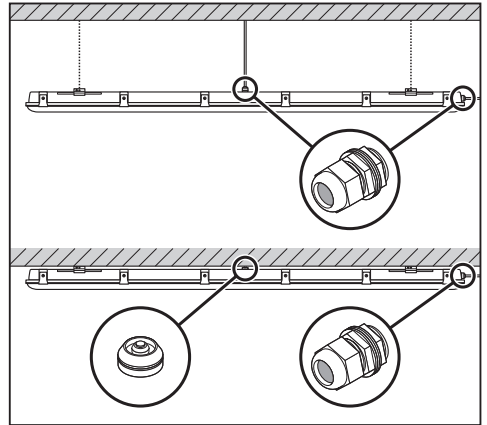

DAMPPROOF LED 5x THROUGHWIRING

	EAN	l x w x h [mm]	W	V _{AC}	Hz	lm	lm/W	K
DP LED 1200 39W/4000K 5TH IP65	4058075319240	1200x95x78	39	220-240V	50/60 Hz	4400	115	4000
DP LED 1500 55W/4000K 5TH IP65	4058075319325	1500x95x78	55	220-240V	50/60 Hz	6400	115	4000

	EAN	IP	IK	∠	R _a	°C	PF	👤
DP LED 1200 39W/4000K 5TH IP65	4058075319240	65	08	105°	> 80	-30...+40	> 0.9	1.9kg
DP LED 1500 55W/4000K 5TH IP65	4058075319325	65	08	105°	> 80	-30...+40	> 0.9	2.5kg

DAMPPROOF LED 5x THROUGHWIRING