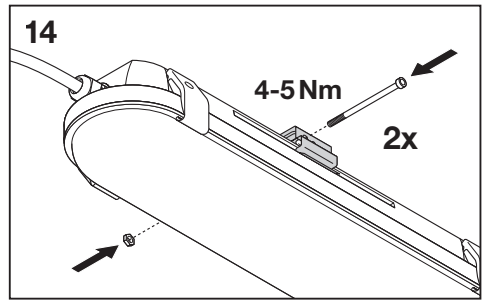

C10449057
G11076054
17.05.19

LEDVANCE GmbH
Steinerne Furt 62
86167 Augsburg, Germany
www.ledvance.com