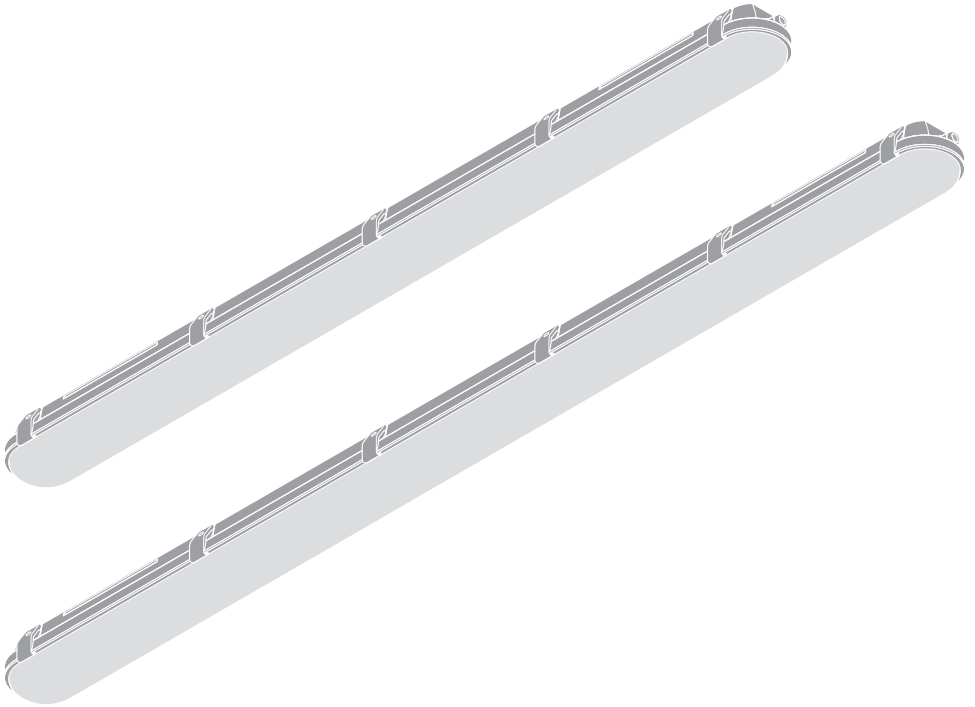

DAMPPROOF LED 5x THROUGHWIRING

	EAN	l x w x h [mm]	W	V _{AC}	Hz	lm	lm/W	K
DP LED 1200 39W/4000K 5TH IP65	4058075319240	1200x95x78	39	220-240V	50/60 Hz	4400	115	4000
DP LED 1500 55W/4000K 5TH IP65	4058075319325	1500x95x78	55	220-240V	50/60 Hz	6400	115	4000

	EAN	IP	IK	∠	R _a	°C	PF	👤
DP LED 1200 39W/4000K 5TH IP65	4058075319240	65	08	105°	> 80	-30...+40	> 0.9	1.9kg
DP LED 1500 55W/4000K 5TH IP65	4058075319325	65	08	105°	> 80	-30...+40	> 0.9	2.5kg

DAMPPROOF LED 5x THROUGHWIRING