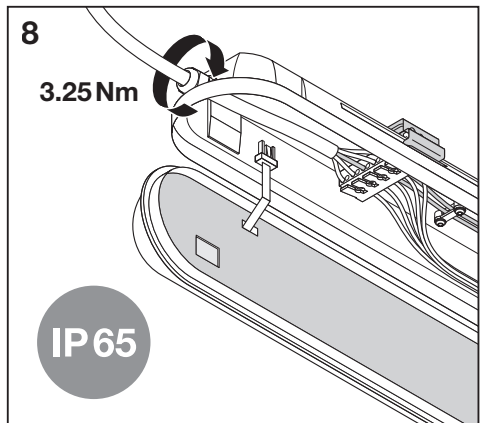

DAMPPROOF LED 5x THROUGHWIRING

	EAN	l x w x h [mm]	W	V _{AC}	Hz	lm	lm/W	K
DP LED 1200 39W/4000K 5TH IP65	4058075319240	1200x95x78	39	220-240V	50/60 Hz	4400	115	4000
DP LED 1500 55W/4000K 5TH IP65	4058075319325	1500x95x78	55	220-240V	50/60 Hz	6400	115	4000

	EAN	IP	IK	∠	R _a	°C	PF	👤
DP LED 1200 39W/4000K 5TH IP65	4058075319240	65	08	105°	> 80	-30...+40	> 0.9	1.9kg
DP LED 1500 55W/4000K 5TH IP65	4058075319325	65	08	105°	> 80	-30...+40	> 0.9	2.5kg

DAMPPROOF LED 5x THROUGHWIRING

n	B16	C10	C16
	DAMPPROOF 1200	48	40
DAMPPROOF 1500	25	25	40

2

[mm]	X	Y
DAMPPROOF 1200	40±2	820±100
DAMPPROOF 1500	40±2	1120±100

C10449057
G11076054
17.05.19

LEDVANCE GmbH
Steinerne Furt 62
86167 Augsburg, Germany
www.ledvance.com