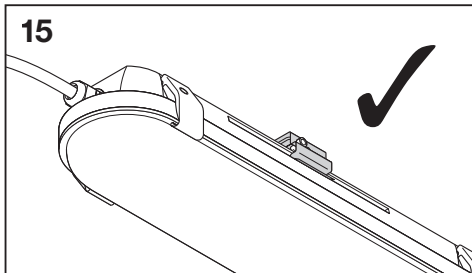

C10449057
G11076054
17.05.19

LEDVANCE GmbH
Steinerne Furt 62
86167 Augsburg, Germany
www.ledvance.com