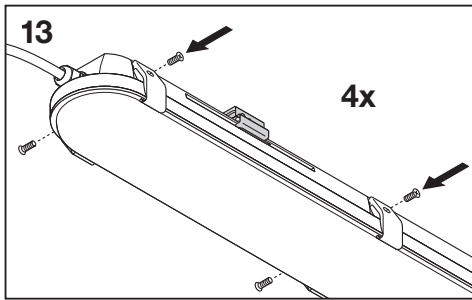

C10449057
G11076054
17.05.19

LEDVANCE GmbH
Steinerne Furt 62
86167 Augsburg, Germany
www.ledvance.com