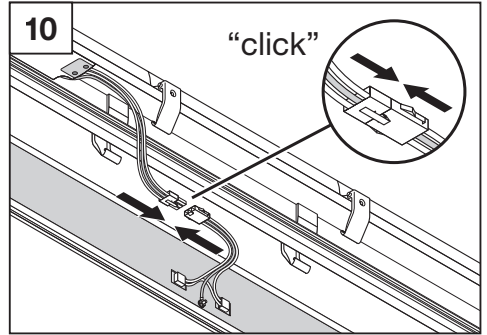

C10449057
G11076054
17.05.19

LEDVANCE GmbH
Steinerne Furt 62
86167 Augsburg, Germany
www.ledvance.com