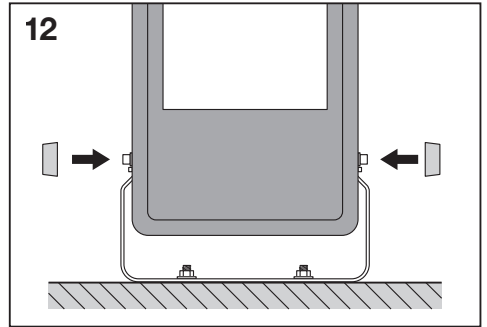

C10449057
G11074275
09.05.19

LEDVANCE GmbH
Steinerne Furt 62
86167 Augsburg, Germany
www.ledvance.com