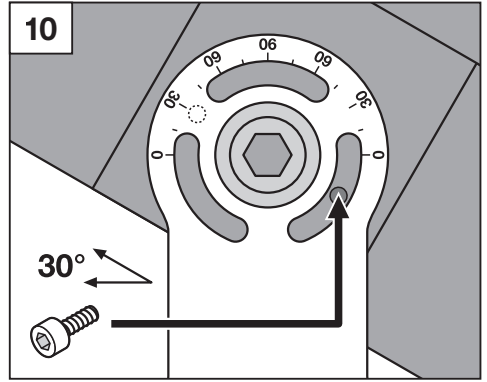

C10449057
G11074275
09.05.19

LEDVANCE GmbH
Steinerne Furt 62
86167 Augsburg, Germany
www.ledvance.com