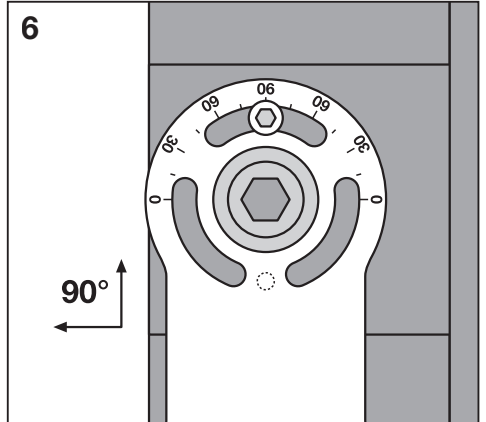

FLOODLIGHT LED ASYM

	EAN	l x w x h [mm]	W	V _{AC}	Hz	lm
Flood LED Asym 150W / 4000K BK IP65	4058075321823	402 x 303 x 66	150	220-240V	50/60 Hz	15000
Flood LED Asym 200W / 4000K BK IP65	4058075321830	402 x 303 x 66	200	220-240V	50/60 Hz	20000

	EAN	lm/W	K	IP	IK		R _a	 (°C)	PF	
Flood LED Asym 150W / 4000K BK IP65	4058075321823	100	4000	65	08	38° x 80°	>80	-20...+50	> 0.9	7.1kg
Flood LED Asym 200W / 4000K BK IP65	4058075321830	100	4000	65	08	38° x 80°	>80	-20...+50	> 0.9	7.1kg