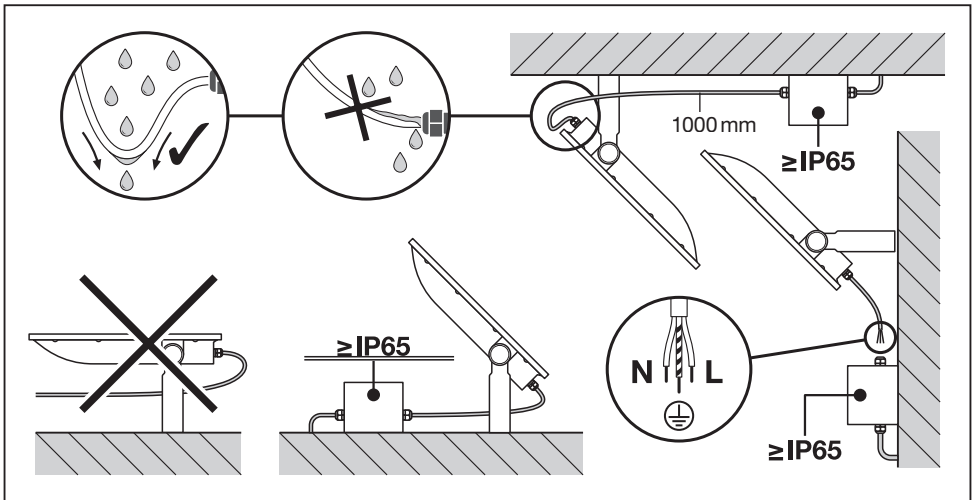

C10449057
G11074275
09.05.19

LEDVANCE GmbH
Steinerne Furt 62
86167 Augsburg, Germany
www.ledvance.com