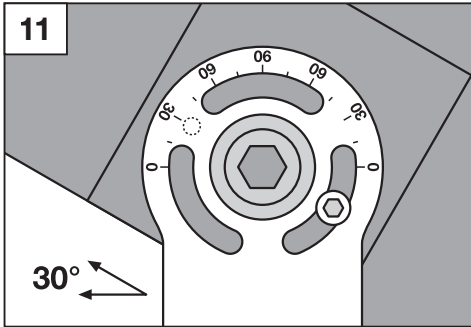

C10449057
G11074275
09.05.19

LEDVANCE GmbH
Steinerne Furt 62
86167 Augsburg, Germany
www.ledvance.com