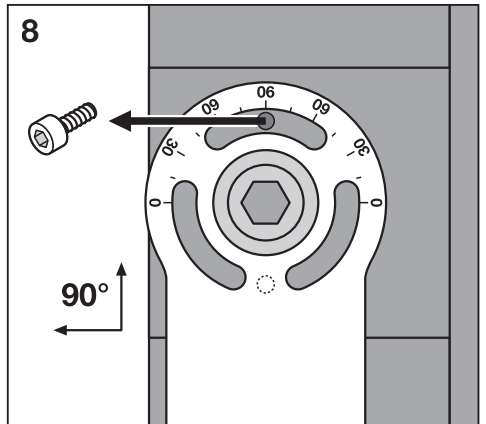

FLOODLIGHT LED ASYM

	EAN	l x w x h [mm]	W	V _{AC}	Hz	lm
Flood LED Asym 150W / 4000K BK IP65	4058075321823	402 x 303 x 66	150	220-240V	50/60 Hz	15000
Flood LED Asym 200W / 4000K BK IP65	4058075321830	402 x 303 x 66	200	220-240V	50/60 Hz	20000

	EAN	lm/W	K	IP	IK		R _a	 (°C)	PF	
Flood LED Asym 150W / 4000K BK IP65	4058075321823	100	4000	65	08	38° x 80°	>80	-20...+50	> 0.9	7.1kg
Flood LED Asym 200W / 4000K BK IP65	4058075321830	100	4000	65	08	38° x 80°	>80	-20...+50	> 0.9	7.1kg