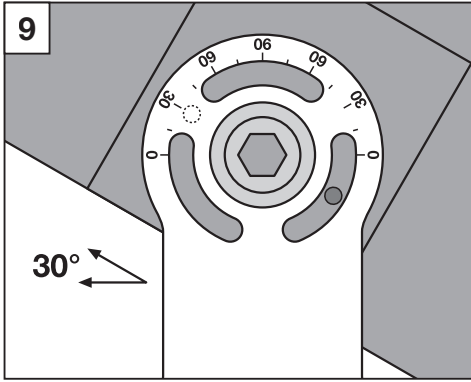

C10449057
G11074275
09.05.19

LEDVANCE GmbH
Steinerne Furt 62
86167 Augsburg, Germany
www.ledvance.com