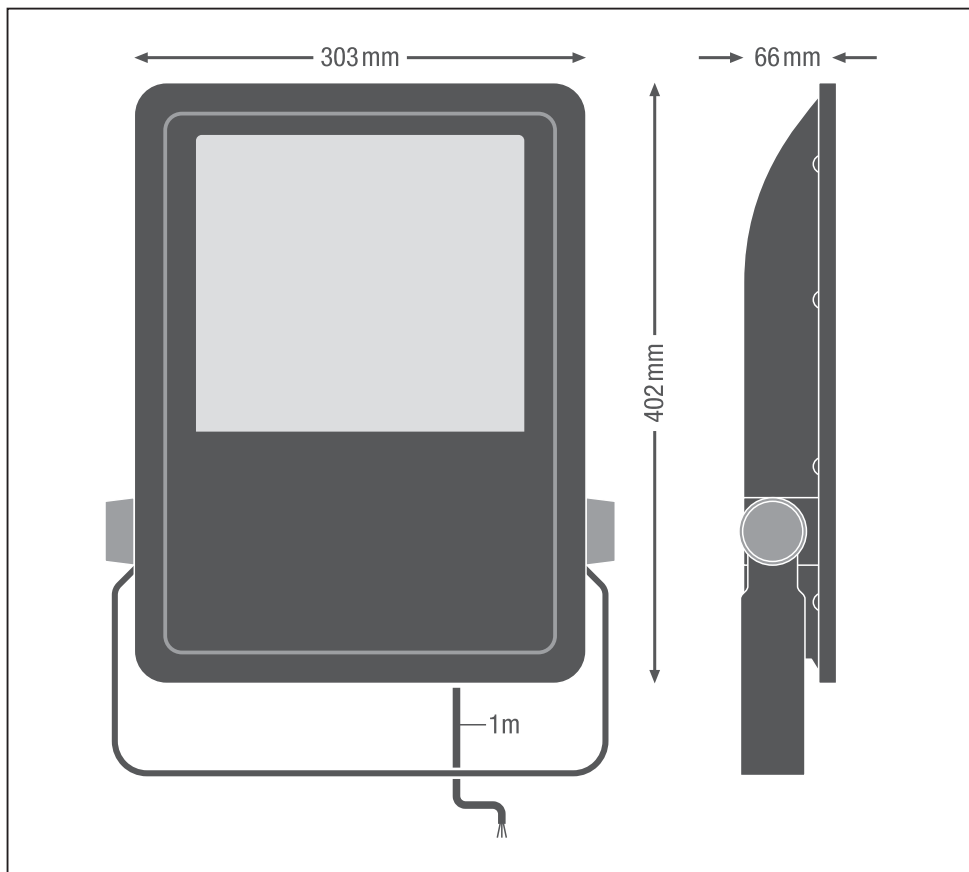

FLOODLIGHT LED ASYM

	EAN	l x w x h [mm]	W	V _{AC}	Hz	lm
Flood LED Asym 150W / 4000K BK IP65	4058075321823	402 x 303 x 66	150	220-240V	50/60 Hz	15000
Flood LED Asym 200W / 4000K BK IP65	4058075321830	402 x 303 x 66	200	220-240V	50/60 Hz	20000

	EAN	lm/W	K	IP	IK		R _a	 (°C)	PF	
Flood LED Asym 150W / 4000K BK IP65	4058075321823	100	4000	65	08	38° x 80°	>80	-20...+50	> 0.9	7.1kg
Flood LED Asym 200W / 4000K BK IP65	4058075321830	100	4000	65	08	38° x 80°	>80	-20...+50	> 0.9	7.1kg