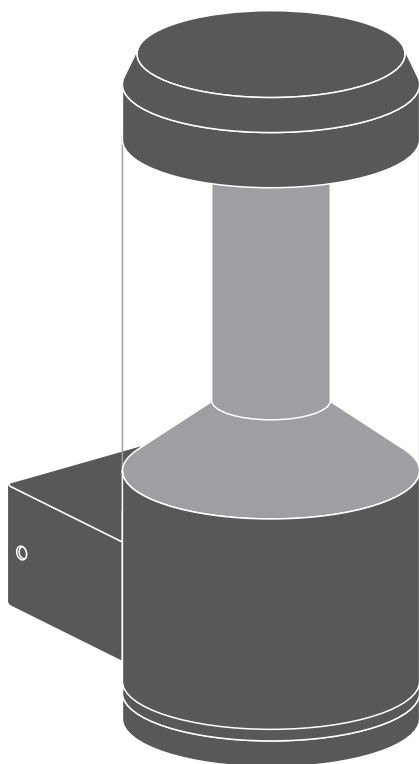

Outdoor Facade Lantern

	EAN	L x W x H	W	lm	lm/W	K	IP	IK
Outdoor Facade Lantern 12W/3000K GY IP54	4058075074835	176x100x240	12	610	50	3000K	54	06

	EAN		 (°C)	PF	R _a	V _{AC}	Hz	
Outdoor Facade Lantern 12W/3000K GY IP54	4058075074835	154°	-20...40	≥ 0.5	> 80	220-240V	50/60Hz	1.3kg

LEDVANCE

Outdoor Facade Lantern

Outdoor Facade Lantern

www.luminaires.ledvance.com

Downlight

Spot

Linear

Panel