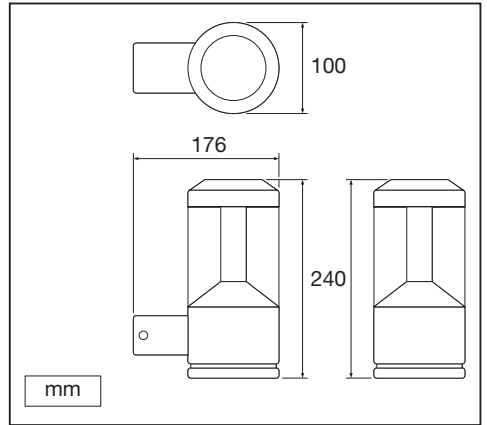

Outdoor Facade Lantern