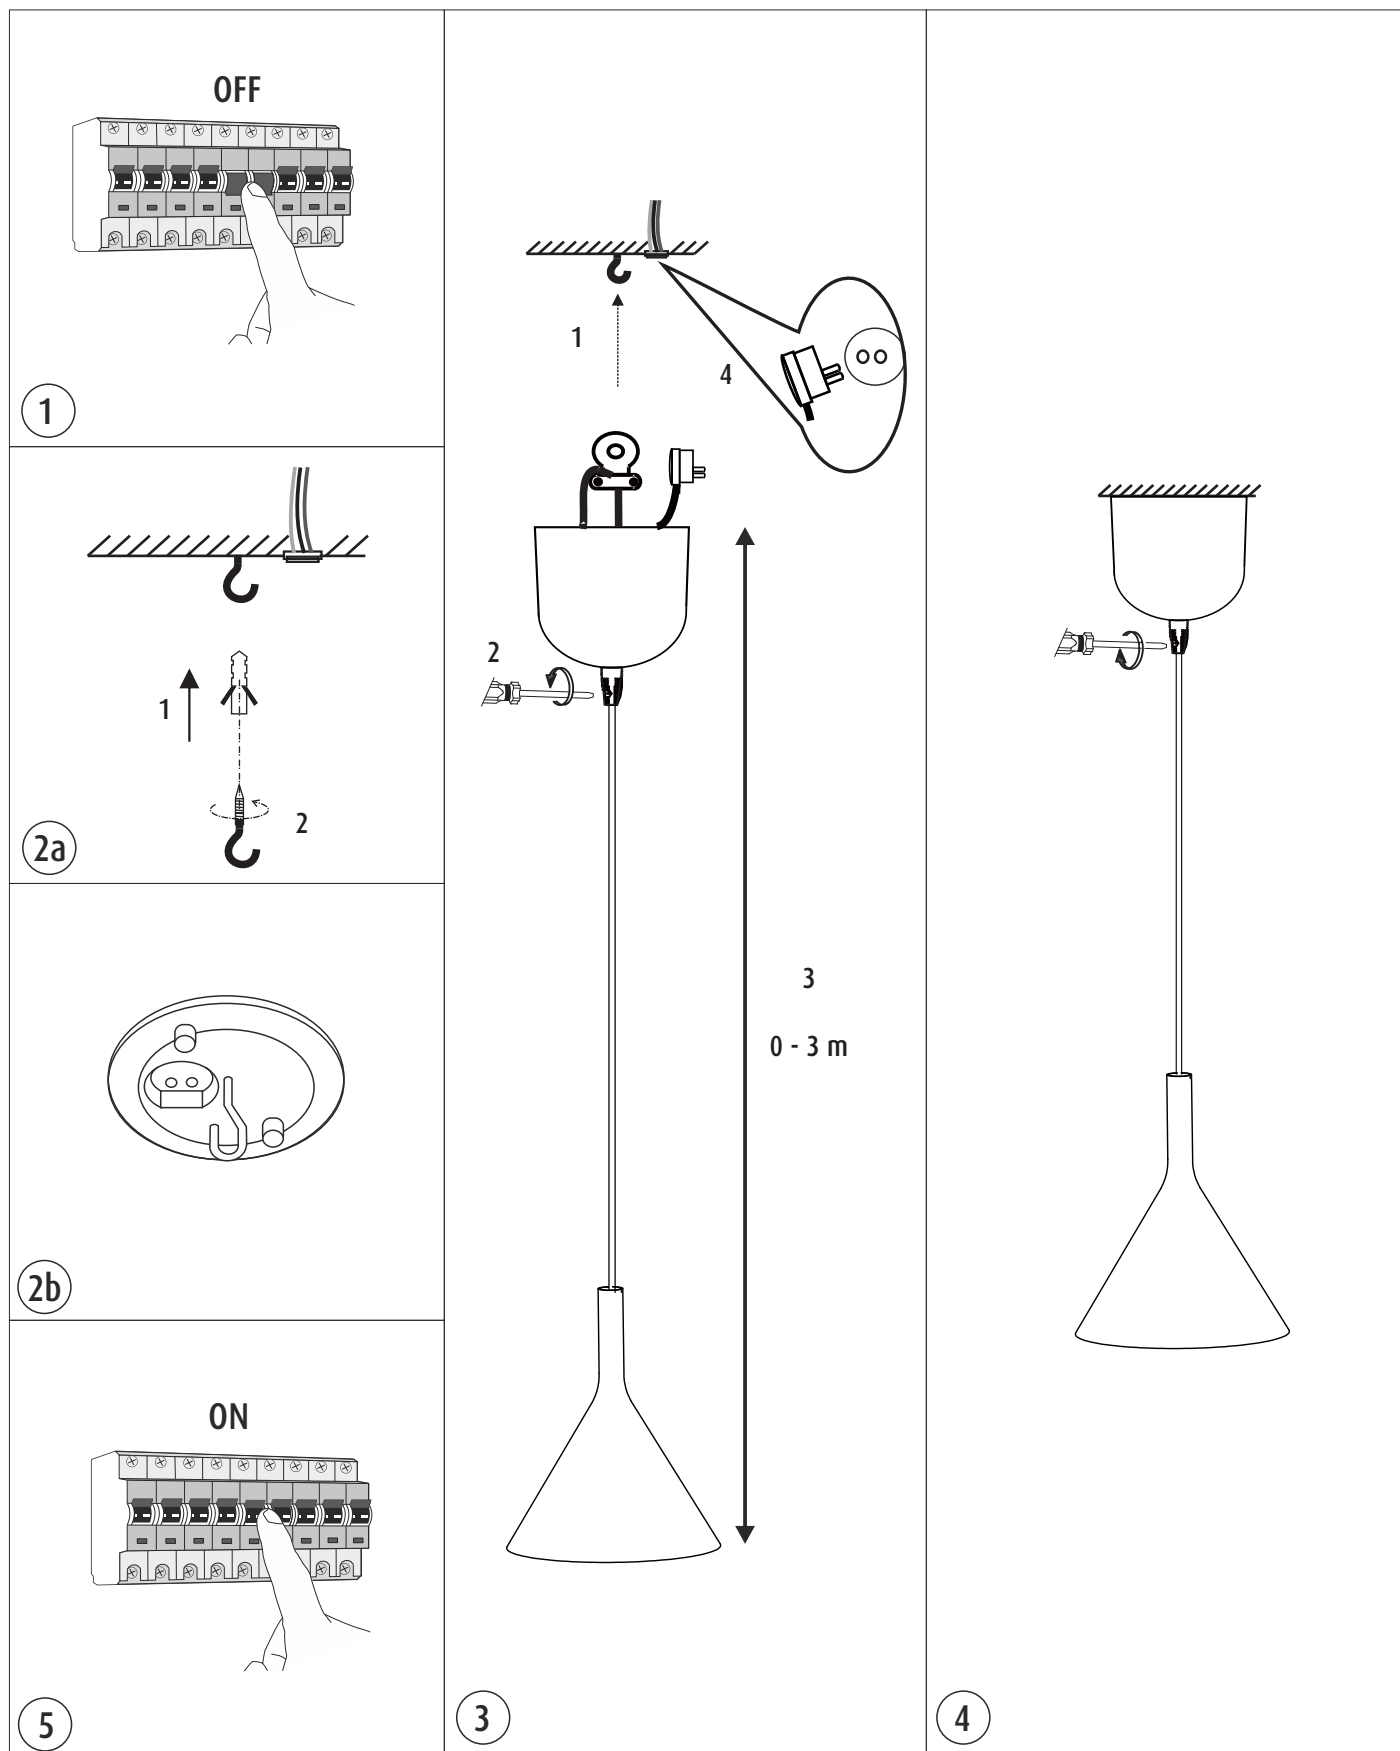

LIMENTE PYRY/ISOPYRY

LIMENTE
- HELSINKI -

Kankiraudantie 1, 00700 Helsinki
info@limente.com | www.limente.com

0,10 m