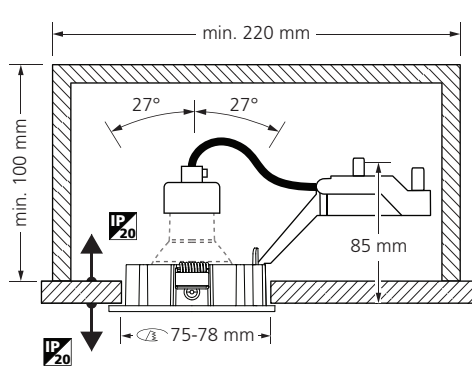

~ 220-240 V 50/60 Hz

5 AC 220-240V

Total Max. 3 A

9 START Spot Housing

START Spot Kit

10a

10b

11a