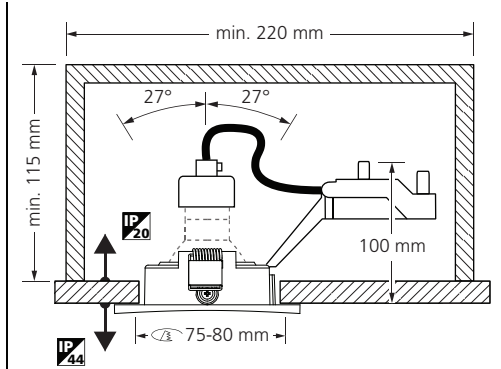

~ 220-240 V 50/60 Hz

5 AC 220-240V

Total Max. 3 A

9 START Spot Housing

START Spot Kit

10a

10b

11a