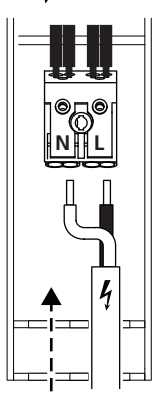

~ 220-240 V 50/60 Hz

5 AC 220-240V

Total Max. 3 A

9 START Spot Housing

START Spot Kit

10a

10b

11a