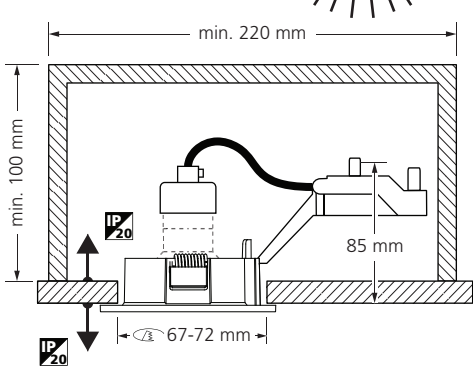

~ 220-240 V 50/60 Hz

5 AC 220-240V

Total Max. 3 A

9 START Spot Housing

START Spot Kit

10a

10b

11a