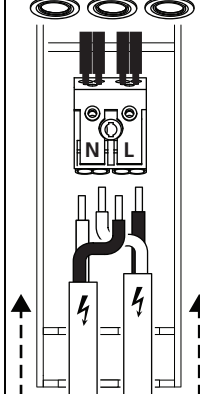

~ 220-240 V 50/60 Hz

5 AC 220-240V

Total Max. 3 A

9 START Spot Housing

START Spot Kit

10a

10b

11a