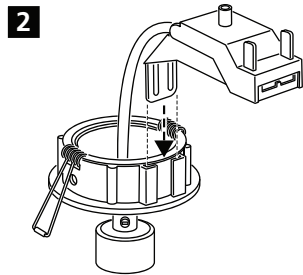

~ 220-240 V 50/60 Hz

5 AC 220-240V

Total Max. 3 A

9 START Spot Housing

START Spot Kit

10a

10b

11a