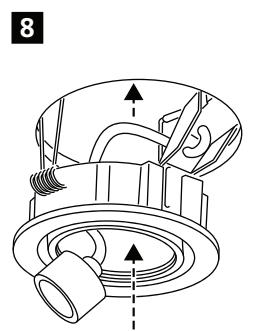

~ 220-240 V 50/60 Hz

5 AC 220-240V

Total Max. 3 A

9 START Spot Housing

START Spot Kit

10a

10b

11a