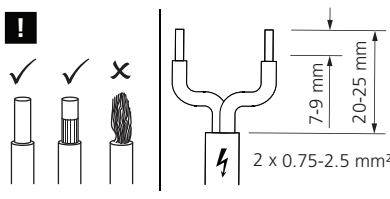

~ 220-240 V 50/60 Hz

5 AC 220-240V

Total Max. 3 A

9 START Spot Housing

START Spot Kit

10a

10b

11a