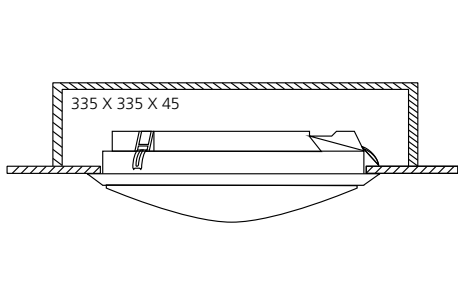

230-240V~ 50/60Hz

ta 25°C

2 ⚡ STD
230-240V~
2 x 0.75mm² Min. P/L, N.
⚡ DIM/DALI
230-240V~
2 x 0.75mm² Min. P/L, N
+
2 x 0.75mm² Min. +,-.

7 ⚡ ! ENSURE DRIVER HAS NOT BEEN POWERED FOR AT LEAST 1(ONE) MINUTE BEFORE CONNECTING LED STRING.