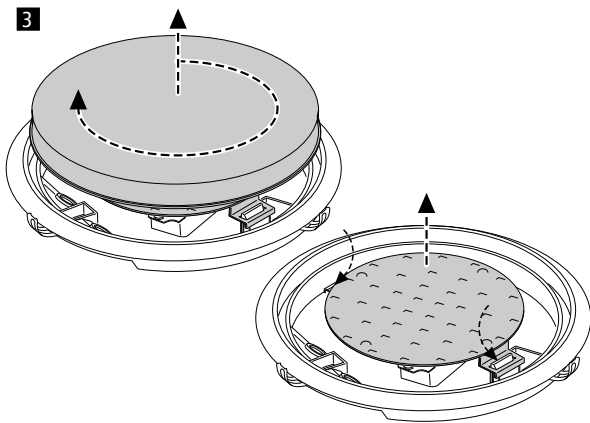

230-240V~ 50/60Hz

ta 25°C

2 ⚡ STD
230-240V~
2 x 0.75mm² Min. P/L, N.
⚡ DIM/DALI
230-240V~
2 x 0.75mm² Min. P/L, N
+
2 x 0.75mm² Min. +,-.

7 ⚡ ! ENSURE DRIVER HAS NOT BEEN POWERED FOR AT LEAST 1(ONE) MINUTE BEFORE CONNECTING LED STRING.

⚡ 230-240V~

⚡ 230-240V~ + DALI ⚡
⚡ 230-240V~ + 1-10V