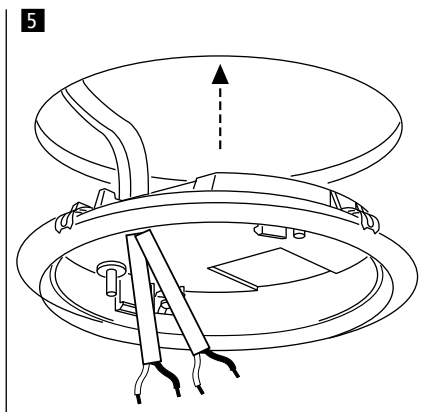

230-240V~ 50/60Hz

ta 25°C

2 ⚡ STD
230-240V~
2 x 0.75mm² Min. P/L, N.
⚡ DIM/DALI
230-240V~
2 x 0.75mm² Min. P/L, N
+
2 x 0.75mm² Min. +,-.

7 ⚡ ! ENSURE DRIVER HAS NOT BEEN POWERED FOR AT LEAST 1(ONE) MINUTE BEFORE CONNECTING LED STRING.