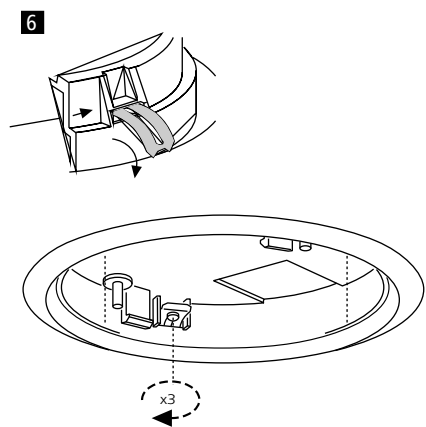

230-240V~ 50/60Hz

ta 25°C

2 ⚡ STD
230-240V~
2 x 0.75mm² Min. P/L, N.
⚡ DIM/DALI
230-240V~
2 x 0.75mm² Min. P/L, N
+
2 x 0.75mm² Min. +,-.

7 ⚡ ! ENSURE DRIVER HAS NOT BEEN POWERED FOR AT LEAST 1(ONE) MINUTE BEFORE CONNECTING LED STRING.