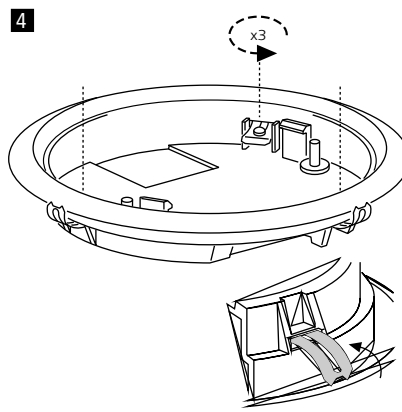

230-240V~ 50/60Hz

ta 25°C

2 ⚡ STD
230-240V~
2 x 0.75mm² Min. P/L, N.
⚡ DIM/DALI
230-240V~
2 x 0.75mm² Min. P/L, N
+
2 x 0.75mm² Min. +,-.

7 ⚡ ! ENSURE DRIVER HAS NOT BEEN POWERED FOR AT LEAST 1(ONE) MINUTE BEFORE CONNECTING LED STRING.