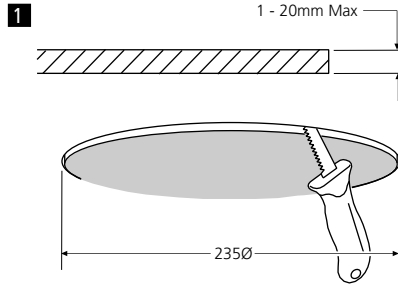

230-240V~ 50/60Hz

ta 25°C

2 ⚡ STD
230-240V~
2 x 0.75mm² Min. P/L, N.
⚡ DIM/DALI
230-240V~
2 x 0.75mm² Min. P/L, N
+
2 x 0.75mm² Min. +,-.

7 ⚡ ! ENSURE DRIVER HAS NOT BEEN POWERED FOR AT LEAST 1(ONE) MINUTE BEFORE CONNECTING LED STRING.