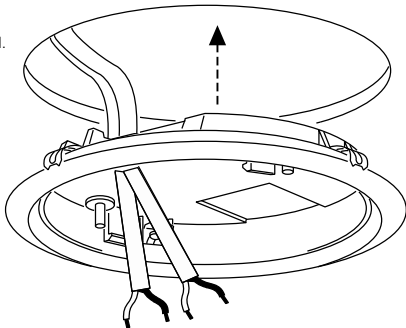

230-240V~ 50/60Hz

ta 25°C

4
 ⚡ - 230-240V~ 2 x 0.75mm² Min. P/L, N.
 DIM - 2 x 0.75mm² Min. +, -.
 DALI - 2 x 0.75mm² Min D1, D2.
 MW - 1 x 0.75mm² Min.

6 ⚡ ! ENSURE DRIVER HAS **NOT** BEEN POWERED FOR AT LEAST 1 (ONE) MINUTE **BEFORE** CONNECTING LED STRING.