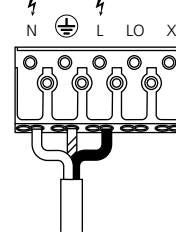

230-240V~ 50/60Hz

ta 25°C

4
 ⚡ - 230-240V~ 2 x 0.75mm² Min. P/L, N.
 DIM - 2 x 0.75mm² Min. +, -.
 DALI - 2 x 0.75mm² Min D1, D2.
 MW - 1 x 0.75mm² Min.

6 ⚡ ! ENSURE DRIVER HAS **NOT** BEEN POWERED FOR AT LEAST 1 (ONE) MINUTE **BEFORE** CONNECTING LED STRING.

⚡ 230-240V~

⚡ 230-240V~ + DALI ⚡
 ⚡ 230-240V~ + 1-10V

⚡ 230-240V~ + ⚡

⚡ 230-240V~ + DALI ⚡ + ⚡
 ⚡ 230-240V~ + 1-10V + ⚡

⚡ 230-240V~

⚡ 230-240V~ + 1-10V

7 ⚡

JAN	FEB	MAR	APR
MAY	JUN	JUL	AUG
SEP	OCT	NOV	DEC
2013	2014	2015	2016
2017	2018	2019	2020
2021	2022	2023	2024