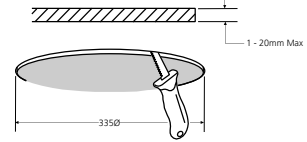

230-240V~ 50/60Hz

ta 25°C

4
 ⚡ - 230-240V~ 2 x 0.75mm² Min. P/L, N.
 DIM - 2 x 0.75mm² Min. +, -.
 DALI - 2 x 0.75mm² Min D1, D2.
 MW - 1 x 0.75mm² Min.

6 ⚡ ! ENSURE DRIVER HAS **NOT** BEEN POWERED FOR AT LEAST 1 (ONE) MINUTE **BEFORE** CONNECTING LED STRING.