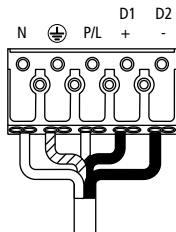

230-240V~ 50/60Hz

ta 25°C

4
 ⚡ - 230-240V~ 2 x 0.75mm² Min. P/L, N.
 DIM - 2 x 0.75mm² Min. +, -.
 DALI - 2 x 0.75mm² Min D1, D2.
 MW - 1 x 0.75mm² Min.

6 ⚡ ! ENSURE DRIVER HAS **NOT** BEEN POWERED FOR AT LEAST 1 (ONE) MINUTE **BEFORE** CONNECTING LED STRING.

⚡ 230-240V~

⚡ 230-240V~ + DALI ⚡
 ⚡ 230-240V~ + 1-10V

⚡ 230-240V~ + ⚡

⚡ 230-240V~ + DALI ⚡ + ⚡
 ⚡ 230-240V~ + 1-10V + ⚡

⚡ 230-240V~

⚡ 230-240V~ + 1-10V

7 ⚡

JAN	FEB	MAR	APR
MAY	JUN	JUL	AUG
SEP	OCT	NOV	DEC
2013	2014	2015	2016
2017	2018	2019	2020
2021	2022	2023	2024