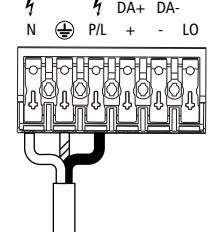

230-240V~ 50/60Hz

ta 25°C

4
 ⚡ - 230-240V~ 2 x 0.75mm² Min. P/L, N.
 DIM - 2 x 0.75mm² Min. +, -.
 DALI - 2 x 0.75mm² Min D1, D2.
 MW - 1 x 0.75mm² Min.

6 ⚡ ! ENSURE DRIVER HAS **NOT** BEEN POWERED FOR AT LEAST 1 (ONE) MINUTE **BEFORE** CONNECTING LED STRING.

⚡ 230-240V~

⚡ 230-240V~ + DALI ⚡
 ⚡ 230-240V~ + 1-10V

⚡ 230-240V~ + ⚡

⚡ 230-240V~ + DALI ⚡ + ⚡
 ⚡ 230-240V~ + 1-10V + ⚡

⚡ 230-240V~

⚡ 230-240V~ + 1-10V

7 ⚡

JAN	FEB	MAR	APR
MAY	JUN	JUL	AUG
SEP	OCT	NOV	DEC
2013	2014	2015	2016
2017	2018	2019	2020
2021	2022	2023	2024