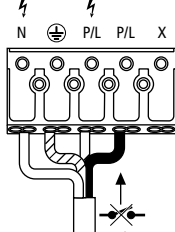

230-240V~ 50/60Hz

ta 25°C

4
 ⚡ - 230-240V~ 2 x 0.75mm² Min. P/L, N.
 DIM - 2 x 0.75mm² Min. +, -.
 DALI - 2 x 0.75mm² Min D1, D2.
 MW - 1 x 0.75mm² Min.

6 ⚡ ! ENSURE DRIVER HAS **NOT** BEEN POWERED FOR AT LEAST 1 (ONE) MINUTE **BEFORE** CONNECTING LED STRING.

⚡ 230-240V~

⚡ 230-240V~ + DALI ⚡
 ⚡ 230-240V~ + 1-10V

⚡ 230-240V~ + ⚡

⚡ 230-240V~ + DALI ⚡ + ⚡
 ⚡ 230-240V~ + 1-10V + ⚡

⚡ 230-240V~

⚡ 230-240V~ + 1-10V

7 ⚡

JAN	FEB	MAR	APR
MAY	JUN	JUL	AUG
SEP	OCT	NOV	DEC
2013	2014	2015	2016
2017	2018	2019	2020
2021	2022	2023	2024