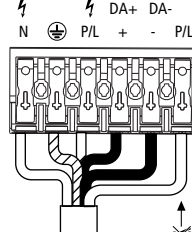

230-240V~ 50/60Hz

ta 25°C

4
 ⚡ - 230-240V~ 2 x 0.75mm² Min. P/L, N.
 DIM - 2 x 0.75mm² Min. +, -.
 DALI - 2 x 0.75mm² Min D1, D2.
 MW - 1 x 0.75mm² Min.

6 ⚡ ! ENSURE DRIVER HAS **NOT** BEEN POWERED FOR AT LEAST 1 (ONE) MINUTE **BEFORE** CONNECTING LED STRING.

⚡ 230-240V~

⚡ 230-240V~ + DALI ⚡
 ⚡ 230-240V~ + 1-10V

⚡ 230-240V~ + ⚡

⚡ 230-240V~ + DALI ⚡ + ⚡
 ⚡ 230-240V~ + 1-10V + ⚡

⚡ 230-240V~

⚡ 230-240V~ + 1-10V

7 ⚡

JAN	FEB	MAR	APR
MAY	JUN	JUL	AUG
SEP	OCT	NOV	DEC
2013	2014	2015	2016
2017	2018	2019	2020
2021	2022	2023	2024