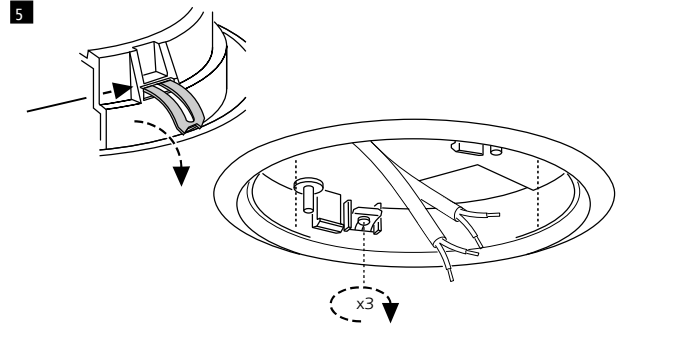

230-240V~ 50/60Hz

ta 25°C

4
 ⚡ - 230-240V~ 2 x 0.75mm² Min. P/L, N.
 DIM - 2 x 0.75mm² Min. +, -.
 DALI - 2 x 0.75mm² Min D1, D2.
 MW - 1 x 0.75mm² Min.

6 ⚡ ! ENSURE DRIVER HAS **NOT** BEEN POWERED FOR AT LEAST 1 (ONE) MINUTE **BEFORE** CONNECTING LED STRING.