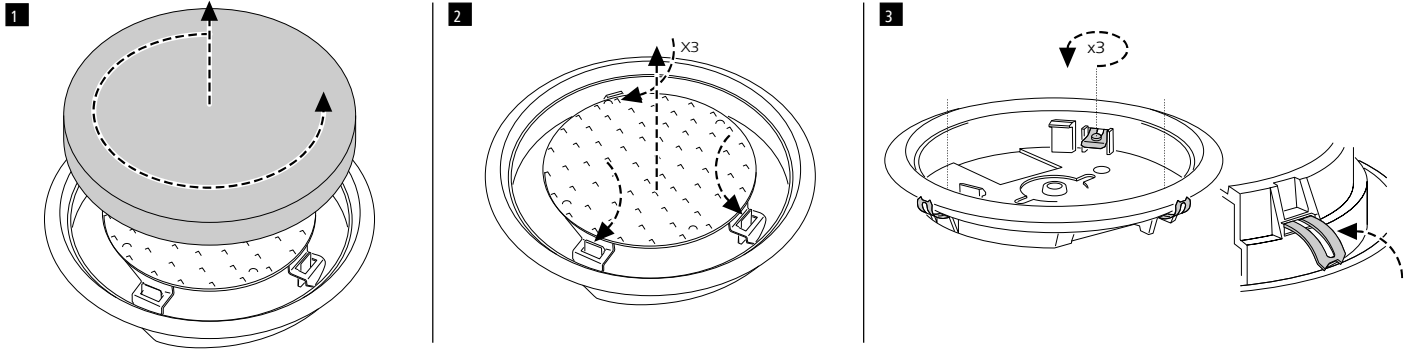

230-240V~ 50/60Hz

ta 25°C

4
 ⚡ - 230-240V~ 2 x 0.75mm² Min. P/L, N.
 DIM - 2 x 0.75mm² Min. +, -.
 DALI - 2 x 0.75mm² Min D1, D2.
 MW - 1 x 0.75mm² Min.

6 ⚡ ! ENSURE DRIVER HAS **NOT** BEEN POWERED FOR AT LEAST 1 (ONE) MINUTE **BEFORE** CONNECTING LED STRING.