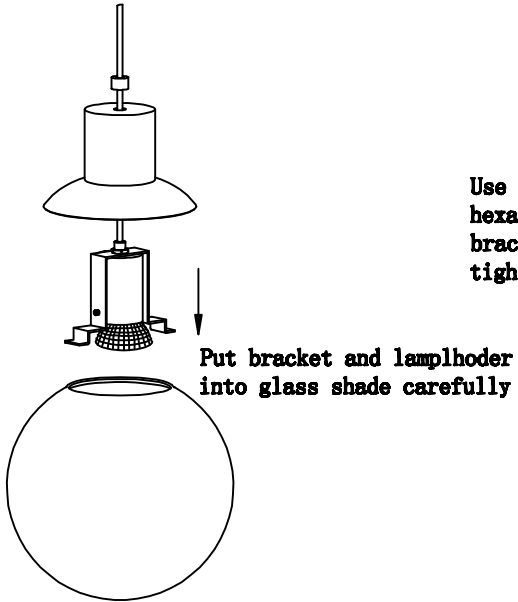

LAND PENDANT

106592/106593/106594/106595

Markslöjd AB
Gränevägen 5 S-511 62 Skene
Sweden
www.markslöjd.com

1

2

3

4

Use spanner to secure the 2pcs hexagon screw so ensure the bracket not drop down, but not too tight to avoid cracked of glass