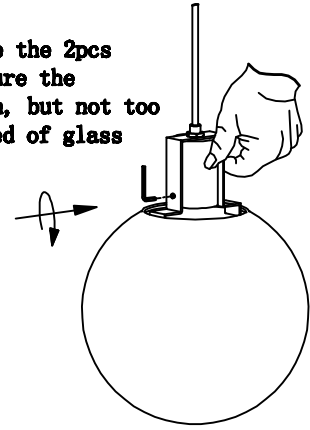

LAND PENDANT

106592/106593/106594/106595

Markslöjd AB
Gränevägen 5 S-511 62 Skene
Sweden
www.markslöjd.com

1

2

3

4

Use spanner to secure the 2pcs hexagon screw so ensure the bracket not drop down, but not too tight to avoid cracked of glass