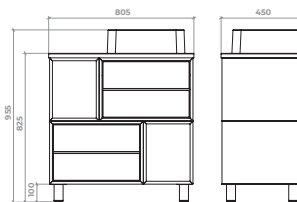

Роко – тумба з шухлядами плавного типу закривання. Умивальник керамічний або штучний камінь. Колір: блакитна пастель, сірий, білий.

Roko – basin vanity unit with soft-close drawers. Washbasin ceramic/silestone. Colour: white, grey/pastel blue.

Тумба 80 напольна,
2 шухляди, сіра,
Арт. 44-1-2