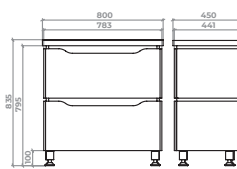

Тумба 60 Сіра, підвісна Арт. 40-7-1

Тумба 70 Сіра, підвісна Арт. 40-7-2

Тумба 80 Сіра, підвісна Арт. 40-7-3

Тумба 90 Сіра, підвісна Арт. 40-7-4