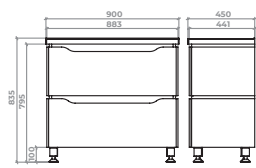

Тумба 60 олив-сіра, підвісна **Арт. 40-5-1**

Тумба 70 олив-сіра, підвісна **Арт. 40-5-2**

Тумба 80 олив-сіра, підвісна **Арт. 40-5-3**

Тумба 90 олив-сіра, підвісна **Арт. 40-5-4**