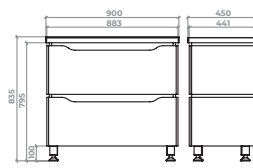

Тумба 60 Біла, підвісна
Арт. 40-1-1

Тумба 70 Біла, підвісна
Арт. 40-1-2

Тумба 80 Біла, підвісна
Арт. 40-1-3

Тумба 90 Біла, підвісна
Арт. 40-1-4