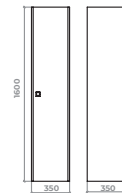

Дзеркальна галерея 80x80 см, біла, **Арт. 38-1-2**