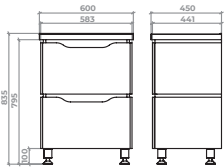

Тумба 60 Біла, підвісна
Арт. 40-1-1

Тумба 70 Біла, підвісна
Арт. 40-1-2

Тумба 80 Біла, підвісна
Арт. 40-1-3

Тумба 90 Біла, підвісна
Арт. 40-1-4