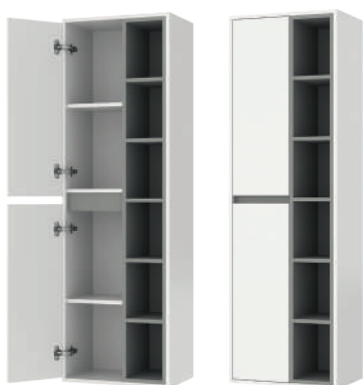

Пенал 44x33 Білий, підвісний,
Арт. 41-1-3 лівий
Арт. 41-1-4 правий

Корпус – ламіноване ДСП 16 мм
Фасад – МДФ двостороннього Ламінування 16 мм
Меблі фарбовані матовою емаллю.
Шухляди – ДСП двостороннього ламінування 16 мм.
Приховані направляючі Blum з функцією плавний дотяг – BLUMOTION. Два регульовані навіси

Laminated chipboard frame 16 mm
Two sides laminated MDF 16 mm
The surface is painted with dim paint
Two drawers (16 mm two sides laminated chipboard) with Blum sliding system – BLUMOTION.
Tall cabinet: two soft-close doors can be fitted on the right or left
Smart mounting bracket for easy adjustment on the wall.