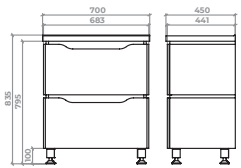

Тумба 60 олив-сіра, підвісна **Арт. 40-5-1**

Тумба 70 олив-сіра, підвісна **Арт. 40-5-2**

Тумба 80 олив-сіра, підвісна **Арт. 40-5-3**

Тумба 90 олив-сіра, підвісна **Арт. 40-5-4**