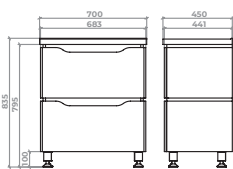

Тумба 60 Сіра, підвісна Арт. 40-7-1

Тумба 70 Сіра, підвісна Арт. 40-7-2

Тумба 80 Сіра, підвісна Арт. 40-7-3

Тумба 90 Сіра, підвісна Арт. 40-7-4