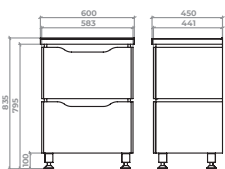

Тумба 60 Сіра, підвісна Арт. 40-7-1

Тумба 70 Сіра, підвісна Арт. 40-7-2

Тумба 80 Сіра, підвісна Арт. 40-7-3

Тумба 90 Сіра, підвісна Арт. 40-7-4