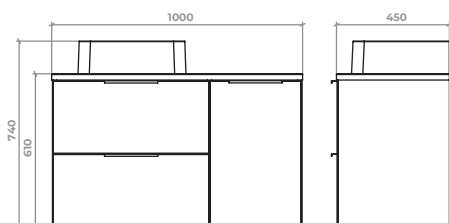

Корпус і фасадні частини виготовлені з МДФ двостороннього ламінування 16мм. Поверхня меблів покрита 3-ма шарами грунту і 2-ма шарами матової емаллі. Також тумба має дві шухляди – TANDEM з інтенгрованим BLUMOTION, виробник Blum. Хромовані ручки. Меблі підвісні, вмонтовані три регульовані навіси Mesan.

Frame and front – two sides laminated MDF 16 mm. The surface has 3 layer priming and 2 layer dim paint. Two shelves TANDEMBOX antaro (metal shelf's sides), BLUMOTION, BLUM furnirure. Chrome handles. Smart mounting 3 brackets (Mesan) for easy adjustment on the wall.