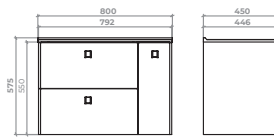

Тумба 80, сіра, підвісна, **Арт. 38-2-1**

Пенал 35x35, сірий, підвісний, **Арт. 38-2-3 лівий, 38-2-4 правий**

Дзеркальна галерея 80x80 см, сіра, **Арт. 38-2-2**

Laminated chipboard frame. Two sides laminated MDF 16 mm. The surface is painted with dim paint. Two drawers (16 mm two sides laminated chipboard) with Blum sliding system – BLUMOTION. Smart mounting bracket for easy adjustment on the wall. Led mirror gallery with power socket.