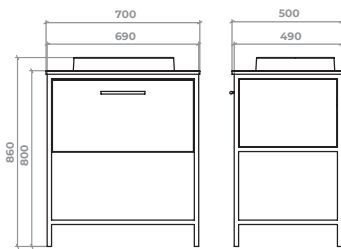

Каркас – металева профільна труба з порошковим покриттям
Корпус – ламіноване ДСП 16 мм
Фасад – МДФ двостороннього ламінування 16 мм
Шухляда білого кольору – ДСП двостороннього ламінування 16 мм. Приховані направляючі Blum з функцією плавний дотяг – BLUMOTION

Metal frame. Laminated chipboard 16 mm.
The front – two sided laminated MDF 16 mm.
Blum sliding system BLUMOTION.