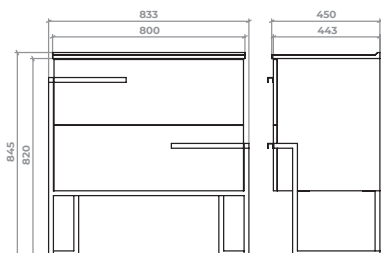

Каркас – металева профільна труба з порошковим покриттям
Корпус і фасадна частина – ламіноване ДСП 16 мм
Дзеркальне полотно – з покриттям амальгамою на основі срібла, товщиною 4 мм
Шухляди – ДСП двостороннього ламінування 16 мм.
Приховані направляючі Blum з функцією плавний дотяг – BLUMOTION.

Metal frame
Laminated chipboard 16 mm
Mirror is covered with silver based amalgama 4 mm
Two drawers (16 mm two sides laminated chipboard) with Blum BLUMOTION system