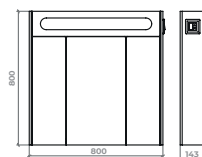

Алант – модель з заокругленими краями. У комплекті тумба з шухлядами плавного типу закривання, пенал, дзеркальна галерея з LED підсвіткою. Умивальник зі штучного каменю. Можлива ширина тумби – 80 см. Колір: дуб корабельний та оливково-сірий / сірий / білий мат.

Alant - basin vanity unit with soft-close drawers, cabinet, mirror gallery with LED lighting. Silestone washbasin. Available in following widths – 80 cm. Colours: ship's oak and olive grey / grey / dim white

Корпус – ламіноване ДСП 16 мм. Фасад – МДФ двосторонньо-го ламінування 16 мм. Меблі фарбовані матованою емаллю. Приховані направляючі Blum з функцією плавний дотяг – BLUMOTION. Два регульовані навіси. Дзеркальна галерея із світлодіодною стрічкою та вимикачем з розеткою.

Laminated chipboard frame. Two sides laminated MDF 16 mm. The surface is painted with dim paint. Two drawers (16 mm two sides laminated chipboard) with Blum sliding system – BLUMOTION. Smart mounting bracket for easy adjustment on the wall. Led mirror gallery with power socket.