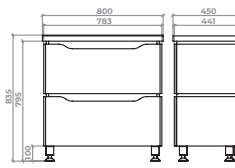

Тумба 60 Біла, підвісна
Арт. 40-1-1

Тумба 70 Біла, підвісна
Арт. 40-1-2

Тумба 80 Біла, підвісна
Арт. 40-1-3

Тумба 90 Біла, підвісна
Арт. 40-1-4