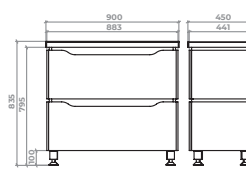

Тумба 60 Сіра, підвісна Арт. 40-7-1

Тумба 70 Сіра, підвісна Арт. 40-7-2

Тумба 80 Сіра, підвісна Арт. 40-7-3

Тумба 90 Сіра, підвісна Арт. 40-7-4