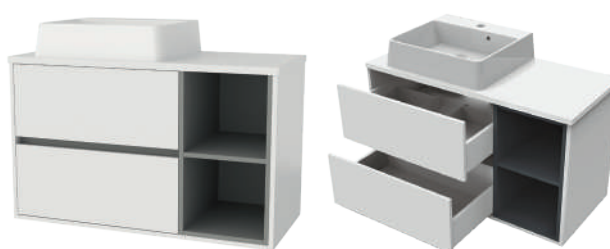

Айріс – тумба у двох кольорах.
Умивальник зі штучного каменю.
Можлива ширина тумби – 80/100 см.
Колір білий мат та графіт.

IRIS – two-color unit Silestone washbasin.
Available in following widths – 80/100 cm.
Colours: dim white/graphite.

Тумба 80 Біла, навісна,
Арт. 41-1-1

Тумба 100 Біла, навісна,
Арт. 41-1-2