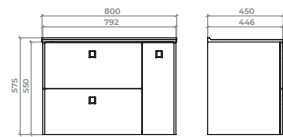

Пенал 35x35, білий, ідвісний, **Арт. 38-1-3 лівий, 38-1-4 правий**