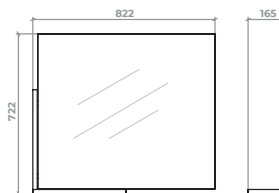

Каркас – металева профільна труба з порошковим покриттям
Корпус і фасадна частина – ламіноване ДСП 16 мм
Дзеркальне полотно – з покриттям амальгамою на основі срібла, товщиною 4 мм
Шухляди – ДСП двостороннього ламінування 16 мм.
Приховані направляючі Blum з функцією плавний дотяг – BLUMOTION.

Metal frame
Laminated chipboard 16 mm
Mirror is covered with silver based amalgama 4 mm
Two drawers (16 mm two sides laminated chipboard) with Blum BLUMOTION system