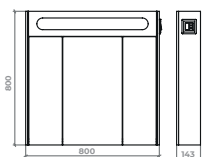

Корпус – ламіноване ДСП 16 мм. Фасад – МДФ двосторонньо-го ламінування 16 мм. Меблі фарбовані матованою емаллю. Приховані направляючі Blum з функцією плавний дотяг – BLUMOTION. Два регульовані навіси. Дзеркальна галерея із світлодіодною стрічкою та вимикачем з розеткою.