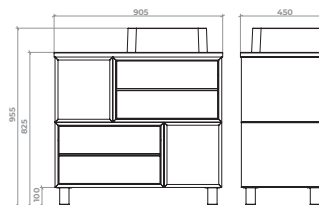

Тумба 90 напольна,
2 шухляди, сіра,
Арт. 44-1-4