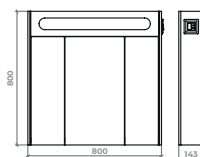

Тумба 80, сіра, підвісна, **Арт. 38-2-1**

Пенал 35x35, сірий, підвісний, **Арт. 38-2-3 лівий, 38-2-4 правий**

Дзеркальна галерея 80x80 см, сіра, **Арт. 38-2-2**

Laminated chipboard frame. Two sides laminated MDF 16 mm. The surface is painted with dim paint. Two drawers (16 mm two sides laminated chipboard) with Blum sliding system – BLUMOTION. Smart mounting bracket for easy adjustment on the wall. Led mirror gallery with power socket.