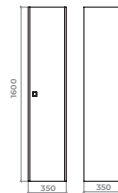

Тумба 80, сіра, підвісна, **Арт. 38-2-1**

Пенал 35x35, сірий, підвісний, **Арт. 38-2-3 лівий, 38-2-4 правий**

Дзеркальна галерея 80x80 см, сіра, **Арт. 38-2-2**

Laminated chipboard frame. Two sides laminated MDF 16 mm. The surface is painted with dim paint. Two drawers (16 mm two sides laminated chipboard) with Blum sliding system – BLUMOTION. Smart mounting bracket for easy adjustment on the wall. Led mirror gallery with power socket.