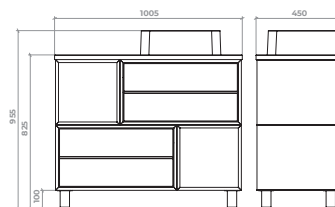

Тумба 100 напольна,
2 шухляди, сіра,
Арт. 44-1-6