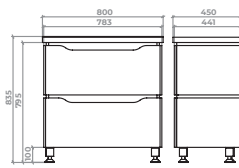

Тумба 60 олив-сіра, підвісна **Арт. 40-5-1**

Тумба 70 олив-сіра, підвісна **Арт. 40-5-2**

Тумба 80 олив-сіра, підвісна **Арт. 40-5-3**

Тумба 90 олив-сіра, підвісна **Арт. 40-5-4**