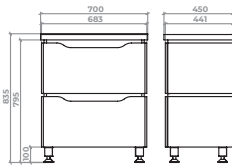

Тумба 60 Біла, підвісна
Арт. 40-1-1

Тумба 70 Біла, підвісна
Арт. 40-1-2

Тумба 80 Біла, підвісна
Арт. 40-1-3

Тумба 90 Біла, підвісна
Арт. 40-1-4