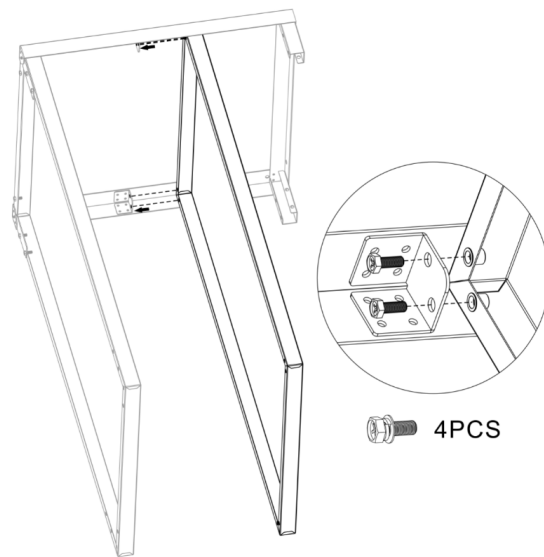

3.Connection Steps

Step 1

1) Step 2

3) Step 3