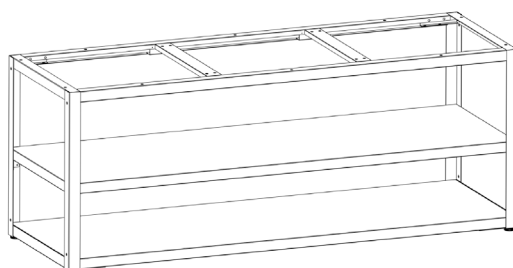

**MODEL: SUNC-BSL7956SS/ SUNC-BSL7969BLACK**

**SUNC-BSL7958SS/ SUNC-BSL7970BLACK**

**1. Base slot x 2 (1200mm)**

**MODEL: SUNC-BSL7956SS/ SUNC-BSL7969BLACK**

**2. Base slot x 3 (1800mm)**

**MODEL: SUNC-BSL7958SS/ SUNC-BSL7970BLACK**