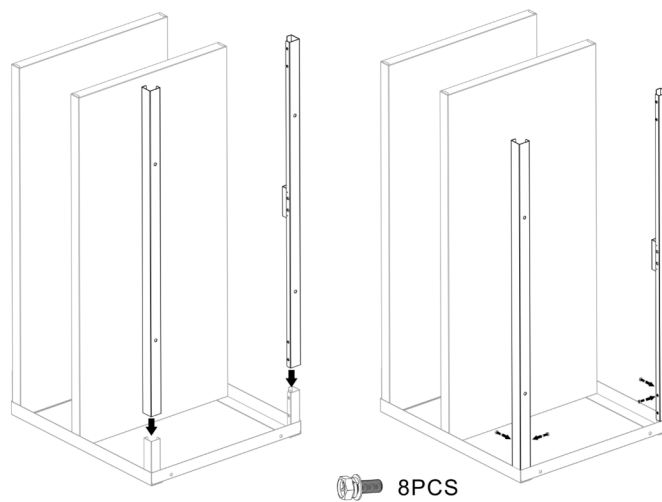

3.Connection Steps

Step 1

1) Step 2

3) Step 3