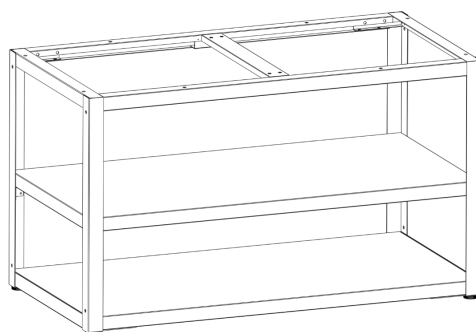

**MODEL: SUNC-BSL7956SS/ SUNC-BSL7969BLACK**

**SUNC-BSL7958SS/ SUNC-BSL7970BLACK**

**1. Base slot x 2 (1200mm)**

**MODEL: SUNC-BSL7956SS/ SUNC-BSL7969BLACK**

**2. Base slot x 3 (1800mm)**

**MODEL: SUNC-BSL7958SS/ SUNC-BSL7970BLACK**