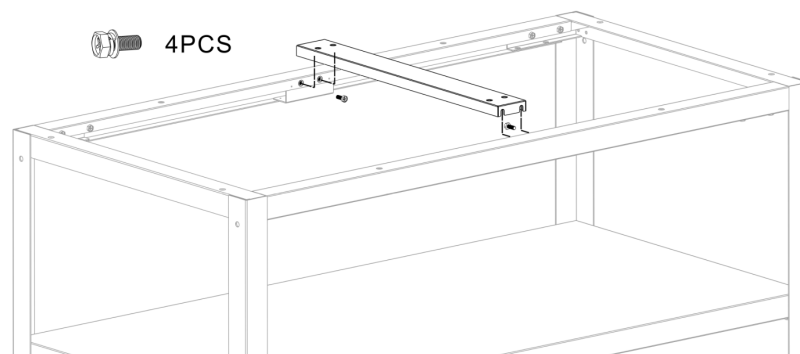

4) Step 4

5) Step 5

6) Step 6