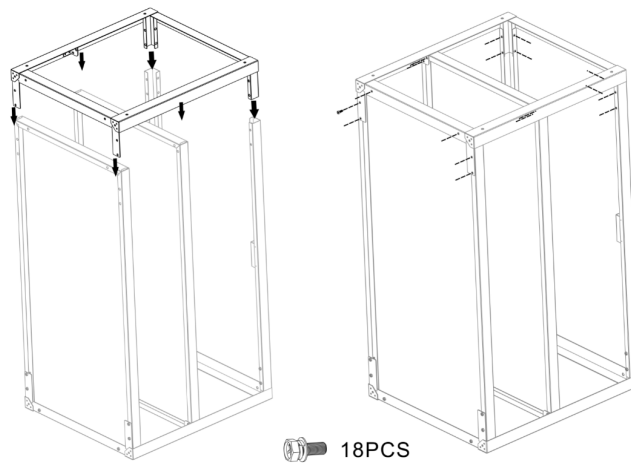

4) Step 4

5) Step 5

6) Step 6