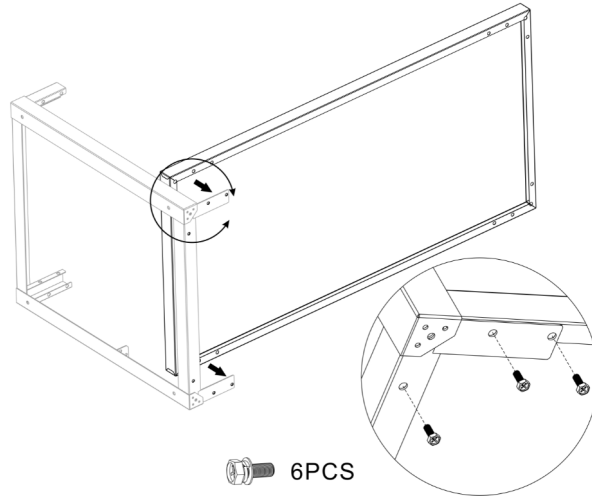

3.Connection Steps

Step 1