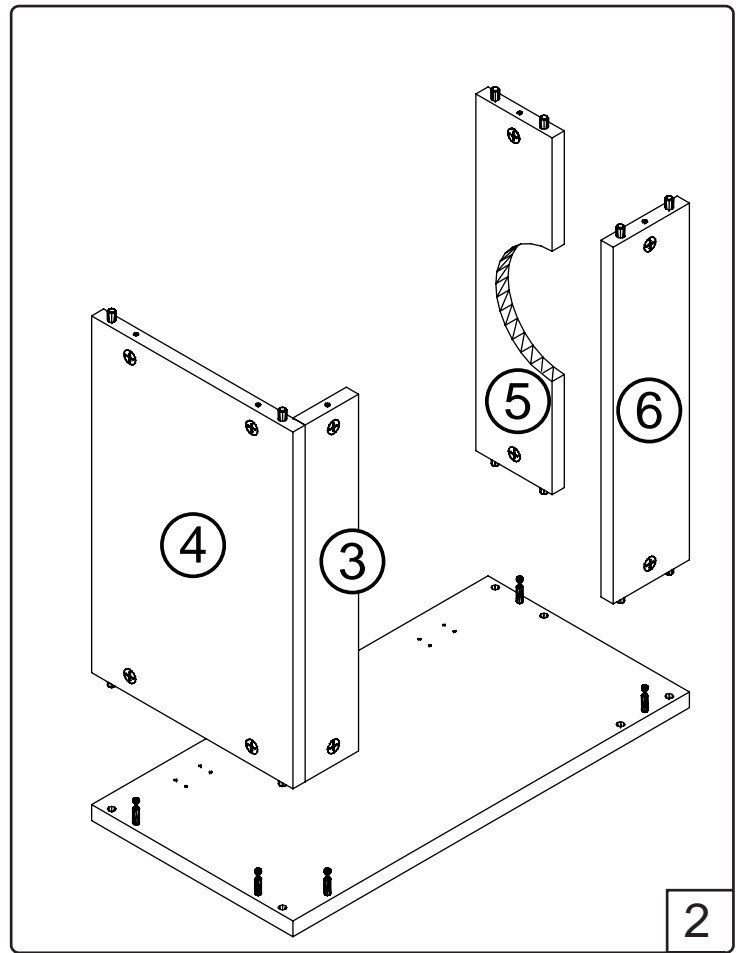

NORO

SINGLE 450

C1 x10**B x10****H x1****I x2**

4x22mm

T x12

4x16mm

N,M x3**Q x4**

4x50mm

P x4**W x2****L x6**

5x13mm

Art. nr.	Qty	Meas. (mm)
①	1	520x264x18
②	1	520x264x18
③	1	405x70x16
④	1	405x264x16
⑤	1	405x100x16
⑥	1	405x100x16
⑦	1	420x60x18
⑧	1	420x60x18
⑨	1	307x60x18
⑩	1	307x60x18
⑪	1	517x439x18