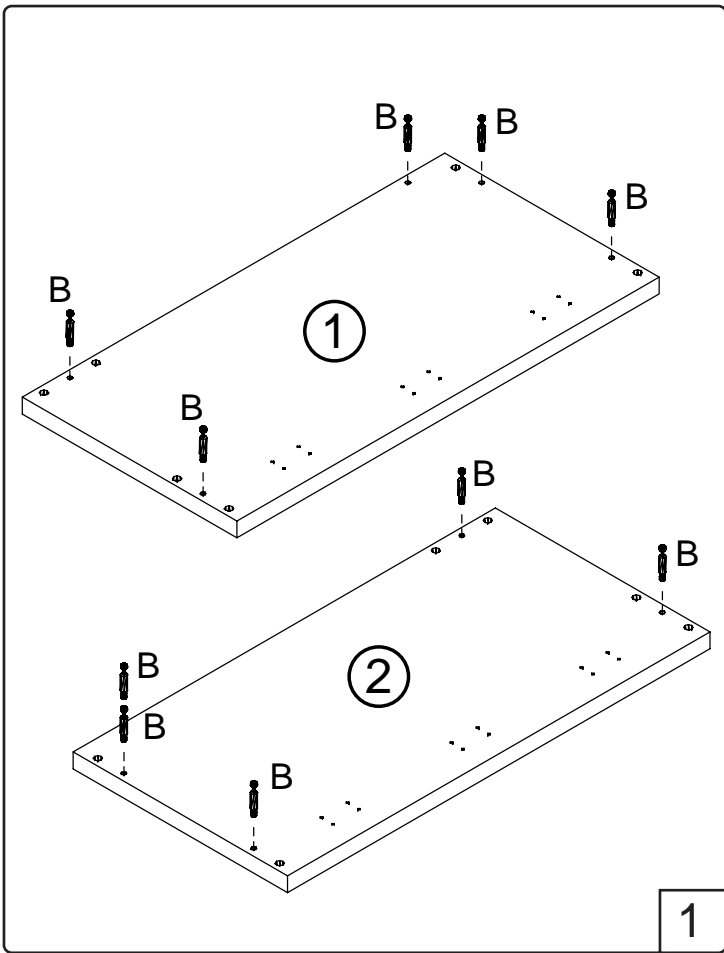

NORO

SINGLE 450

C1 x10**B x10****H x1****I x2**

4x22mm

T x12

4x16mm

N,M x3**Q x4**

4x50mm

P x4**W x2****L x6**

5x13mm

Art. nr.	Qty	Meas. (mm)
①	1	520x264x18
②	1	520x264x18
③	1	405x70x16
④	1	405x264x16
⑤	1	405x100x16
⑥	1	405x100x16
⑦	1	420x60x18
⑧	1	420x60x18
⑨	1	307x60x18
⑩	1	307x60x18
⑪	1	517x439x18