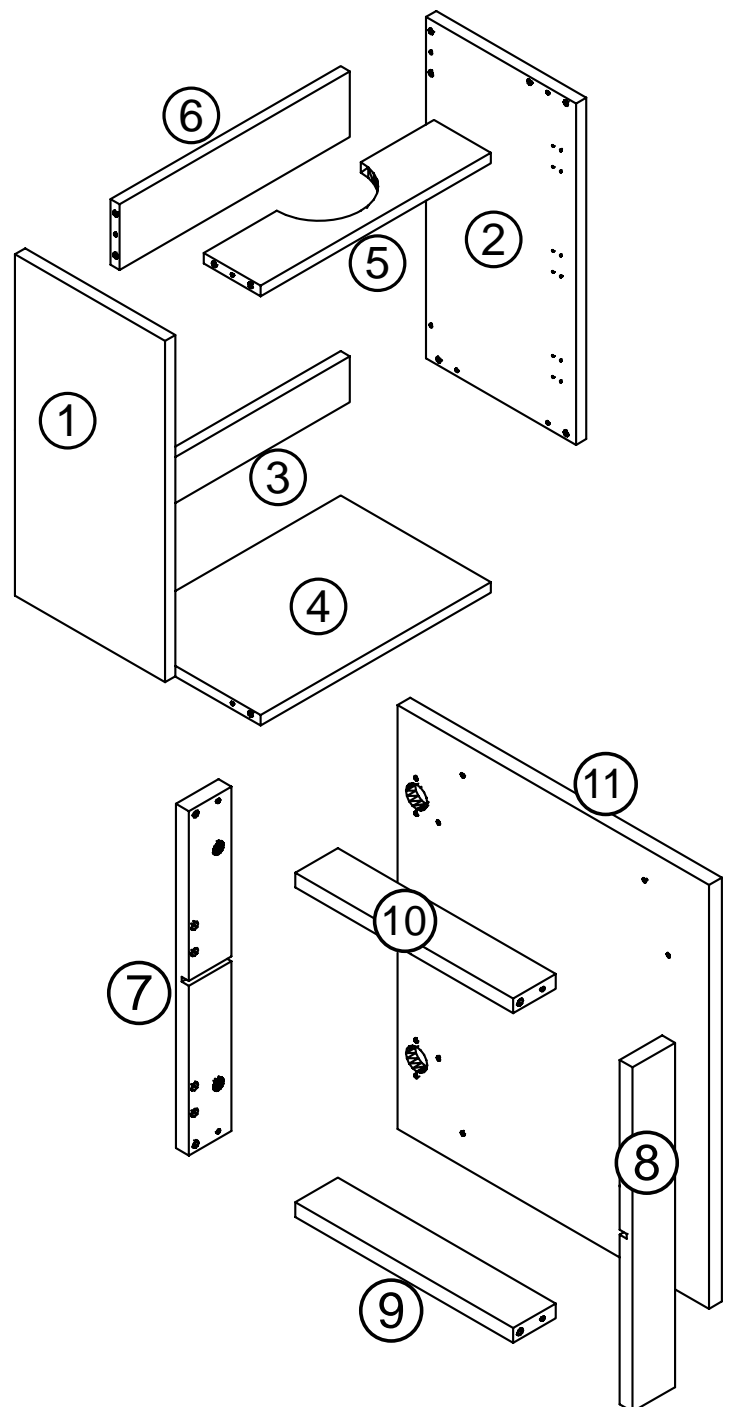

NORO

SINGLE 450

C1 x10**B x10****H x1****I x2**

4x22mm

T x12

4x16mm

N,M x3**Q x4**

4x50mm

P x4**W x2****L x6**

5x13mm

Art. nr.	Qty	Meas. (mm)
①	1	520x264x18
②	1	520x264x18
③	1	405x70x16
④	1	405x264x16
⑤	1	405x100x16
⑥	1	405x100x16
⑦	1	420x60x18
⑧	1	420x60x18
⑨	1	307x60x18
⑩	1	307x60x18
⑪	1	517x439x18