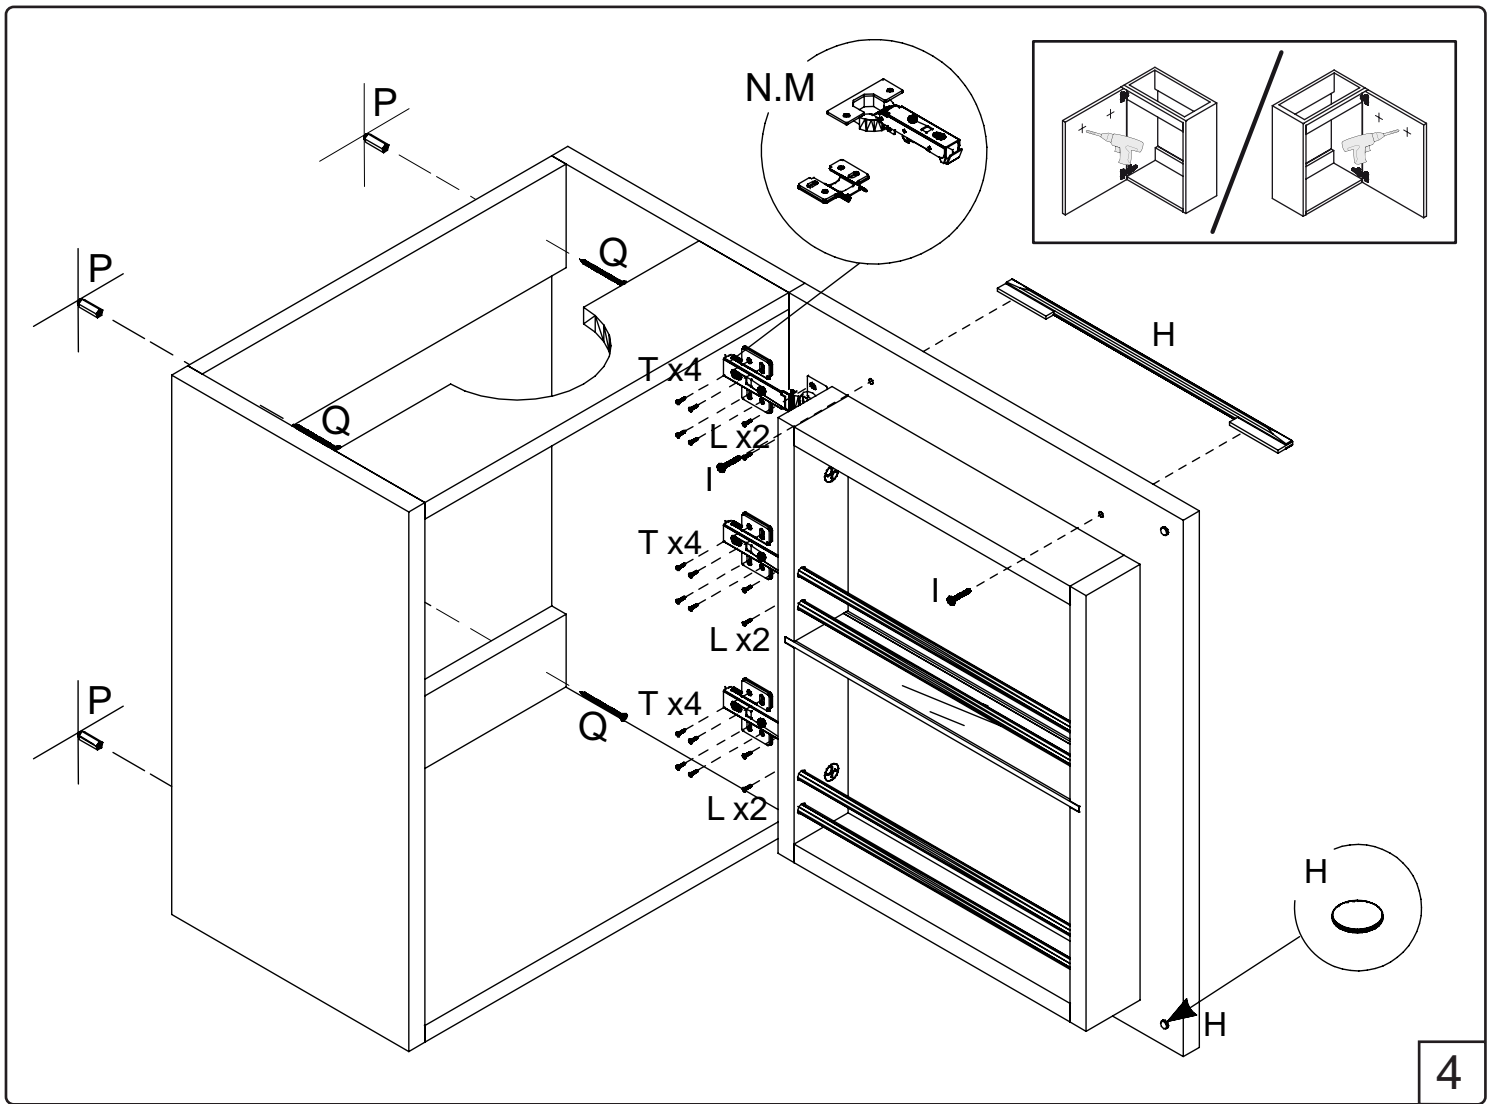

NORO

SINGLE 450

C1 x10**B x10****H x1****I x2**

4x22mm

T x12

4x16mm

N,M x3**Q x4**

4x50mm

P x4**W x2****L x6**

5x13mm

Art. nr.	Qty	Meas. (mm)
①	1	520x264x18
②	1	520x264x18
③	1	405x70x16
④	1	405x264x16
⑤	1	405x100x16
⑥	1	405x100x16
⑦	1	420x60x18
⑧	1	420x60x18
⑨	1	307x60x18
⑩	1	307x60x18
⑪	1	517x439x18