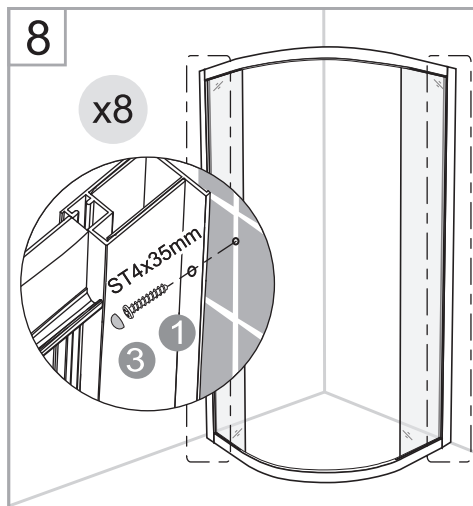

Tools Needed:

Accessories Bags:

Measurement:

Model	A	B	C
90x90	900mm	900mm	545mm
80x80	800mm	800mm	385mm
70x90 (reversible)	700/900mm	900/700mm	385mm

Exploded View:

Exploded View:

Drawing Nr.	Art Nr.	Description	Unit
1	9150-A	ST4x35mm screw	pc
2		ST4x10mm screw	pc
3		Screw cover	pc
4		Plastic plugs	pc
5		3.2 drill bit	pc
6	9150-B	Gasket on side panel	pc
7		Gasket on door	pc
8		Magnetic gasket	set
9	9150-C	Gasket between side panel and profile	pc
10	9140-E	Handle set (145mm cc)	set
11	9150-D	Spring wheels (Up)	pc
12		Spring wheels (Bottom)	pc