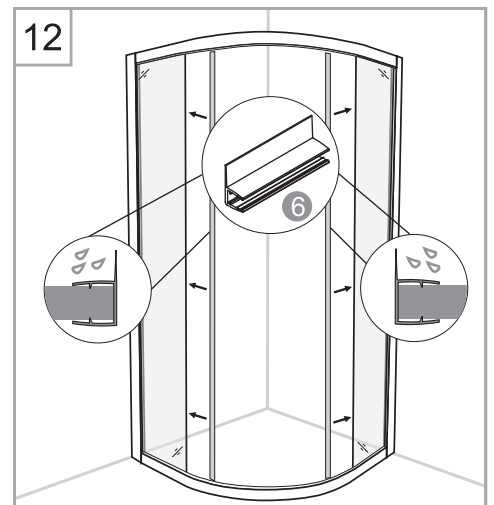

NORO

Snow R

Getting Start:

	<p>This product fulfils the EN14428 standard</p>		<p>Googles are recommended to protect the eyes</p>
	<p>All glass used are tempered security glass</p>		<p>Caution: Always Handle Glass With Care! Always protect the edges and corners of the glass when assembling.</p>
	<p>2 people are recommended to assemble this shower enclosure</p>		<p>Gloves are recommended to prevent slippery on glass</p>

Tools Needed:

Accessories Bags:

Measurement:

Model	A	B	C
90x90	900mm	900mm	545mm
80x80	800mm	800mm	385mm
70x90 (reversible)	700/900mm	900/700mm	385mm

Exploded View:

Exploded View:

Drawing Nr.	Art Nr.	Description	Unit
1	9150-A	ST4x35mm screw	pc
2		ST4x10mm screw	pc
3		Screw cover	pc
4		Plastic plugs	pc
5		3.2 drill bit	pc
6	9150-B	Gasket on side panel	pc
7		Gasket on door	pc
8		Magnetic gasket	set
9	9150-C	Gasket between side panel and profile	pc
10	9140-E	Handle set (145mm cc)	set
11	9150-D	Spring wheels (Up)	pc
12		Spring wheels (Bottom)	pc