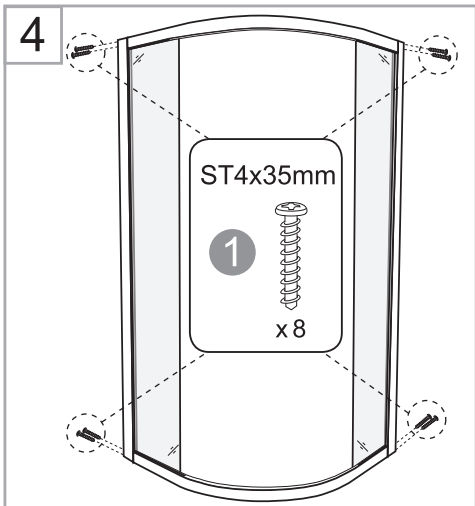

Tools Needed:

Accessories Bags:

Measurement:

Model	A	B	C
90x90	900mm	900mm	545mm
80x80	800mm	800mm	385mm
70x90 (reversible)	700/900mm	900/700mm	385mm

Exploded View:

Exploded View:

Drawing Nr.	Art Nr.	Description	Unit
1	9150-A	ST4x35mm screw	pc
2		ST4x10mm screw	pc
3		Screw cover	pc
4		Plastic plugs	pc
5		3.2 drill bit	pc
6	9150-B	Gasket on side panel	pc
7		Gasket on door	pc
8		Magnetic gasket	set
9	9150-C	Gasket between side panel and profile	pc
10	9140-E	Handle set (145mm cc)	set
11	9150-D	Spring wheels (Up)	pc
12		Spring wheels (Bottom)	pc