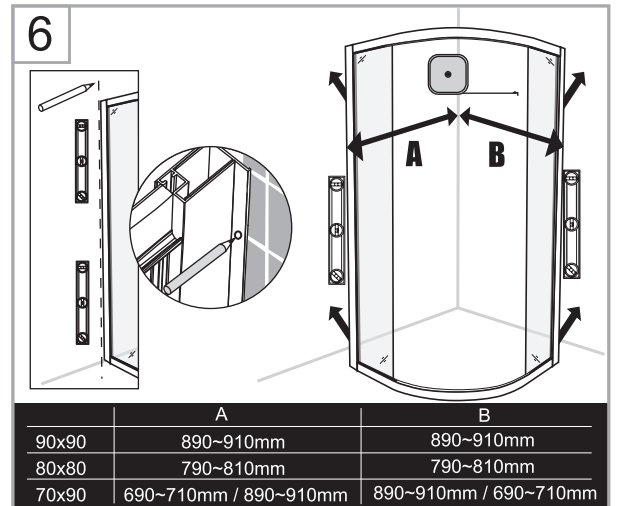

Tools Needed:

Accessories Bags:

Measurement:

Model	A	B	C
90x90	900mm	900mm	545mm
80x80	800mm	800mm	385mm
70x90 (reversible)	700/900mm	900/700mm	385mm

Exploded View:

Exploded View:

Drawing Nr.	Art Nr.	Description	Unit
1	9150-A	ST4x35mm screw	pc
2		ST4x10mm screw	pc
3		Screw cover	pc
4		Plastic plugs	pc
5		3.2 drill bit	pc
6	9150-B	Gasket on side panel	pc
7		Gasket on door	pc
8		Magnetic gasket	set
9	9150-C	Gasket between side panel and profile	pc
10	9140-E	Handle set (145mm cc)	set
11	9150-D	Spring wheels (Up)	pc
12		Spring wheels (Bottom)	pc