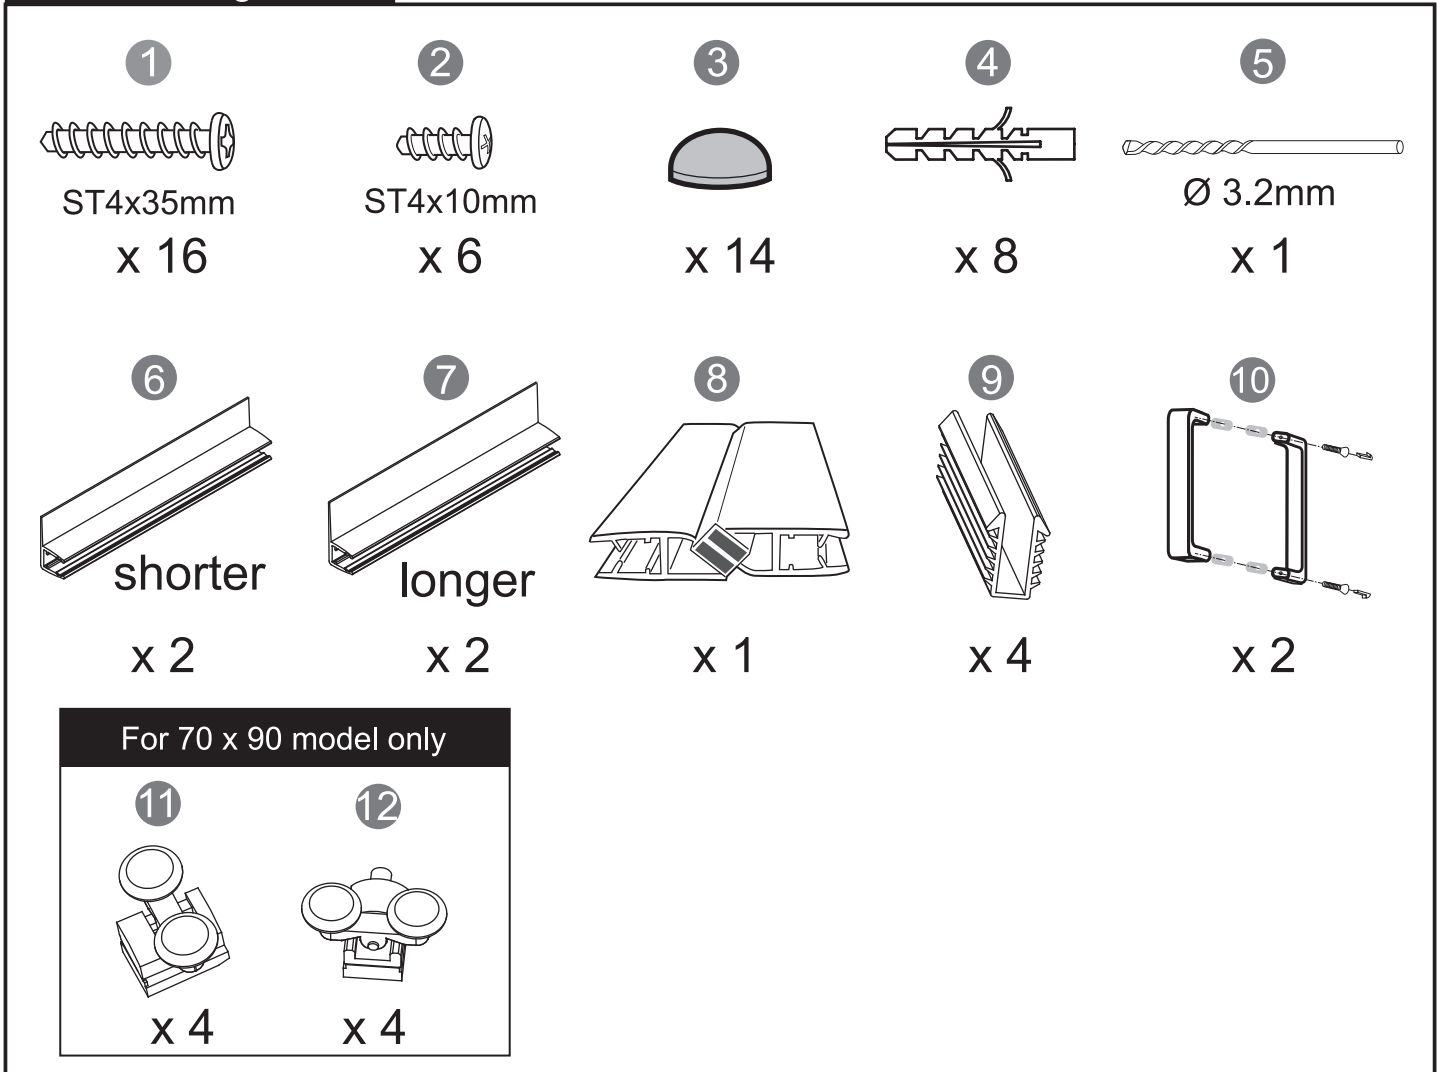

NORO

Snow R

Getting Start:

	<p>This product fulfils the EN14428 standard</p>		<p>Googles are recommended to protect the eyes</p>
	<p>All glass used are tempered security glass</p>		<p>Caution: Always Handle Glass With Care! Always protect the edges and corners of the glass when assembling.</p>
	<p>2 people are recommended to assemble this shower enclosure</p>		<p>Gloves are recommended to prevent slippery on glass</p>

Tools Needed:

Accessories Bags:

Measurement:

Model	A	B	C
90x90	900mm	900mm	545mm
80x80	800mm	800mm	385mm
70x90 (reversible)	700/900mm	900/700mm	385mm

Exploded View:

Exploded View:

Drawing Nr.	Art Nr.	Description	Unit
1	9150-A	ST4x35mm screw	pc
2		ST4x10mm screw	pc
3		Screw cover	pc
4		Plastic plugs	pc
5		3.2 drill bit	pc
6	9150-B	Gasket on side panel	pc
7		Gasket on door	pc
8		Magnetic gasket	set
9	9150-C	Gasket between side panel and profile	pc
10	9140-E	Handle set (145mm cc)	set
11	9150-D	Spring wheels (Up)	pc
12		Spring wheels (Bottom)	pc