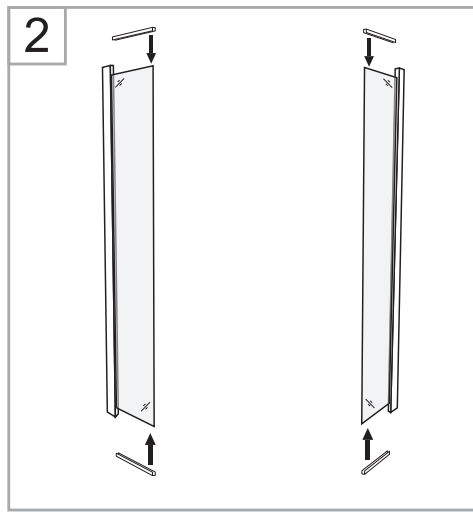

NORO

Snow R

Getting Start:

	<p>This product fulfils the EN14428 standard</p>		<p>Googles are recommended to protect the eyes</p>
	<p>All glass used are tempered security glass</p>		<p>Caution: Always Handle Glass With Care! Always protect the edges and corners of the glass when assembling.</p>
	<p>2 people are recommended to assemble this shower enclosure</p>		<p>Gloves are recommended to prevent slippery on glass</p>

Tools Needed:

Accessories Bags:

Measurement:

Model	A	B	C
90x90	900mm	900mm	545mm
80x80	800mm	800mm	385mm
70x90 (reversible)	700/900mm	900/700mm	385mm

Exploded View:

Exploded View:

Drawing Nr.	Art Nr.	Description	Unit
1	9150-A	ST4x35mm screw	pc
2		ST4x10mm screw	pc
3		Screw cover	pc
4		Plastic plugs	pc
5		3.2 drill bit	pc
6	9150-B	Gasket on side panel	pc
7		Gasket on door	pc
8		Magnetic gasket	set
9	9150-C	Gasket between side panel and profile	pc
10	9140-E	Handle set (145mm cc)	set
11	9150-D	Spring wheels (Up)	pc
12		Spring wheels (Bottom)	pc