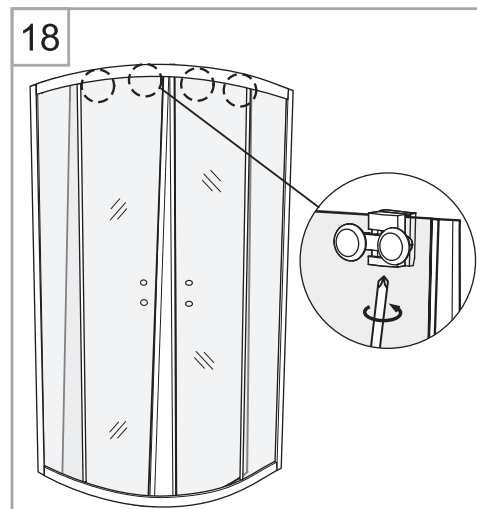

NORO

Snow R

Getting Start:

	<p>This product fulfils the EN14428 standard</p>		<p>Googles are recommended to protect the eyes</p>
	<p>All glass used are tempered security glass</p>		<p>Caution: Always Handle Glass With Care! Always protect the edges and corners of the glass when assembling.</p>
	<p>2 people are recommended to assemble this shower enclosure</p>		<p>Gloves are recommended to prevent slippery on glass</p>

Tools Needed:

Accessories Bags:

Measurement:

Model	A	B	C
90x90	900mm	900mm	545mm
80x80	800mm	800mm	385mm
70x90 (reversible)	700/900mm	900/700mm	385mm

Exploded View:

Exploded View:

Drawing Nr.	Art Nr.	Description	Unit
1	9150-A	ST4x35mm screw	pc
2		ST4x10mm screw	pc
3		Screw cover	pc
4		Plastic plugs	pc
5		3.2 drill bit	pc
6	9150-B	Gasket on side panel	pc
7		Gasket on door	pc
8		Magnetic gasket	set
9	9150-C	Gasket between side panel and profile	pc
10	9140-E	Handle set (145mm cc)	set
11	9150-D	Spring wheels (Up)	pc
12		Spring wheels (Bottom)	pc