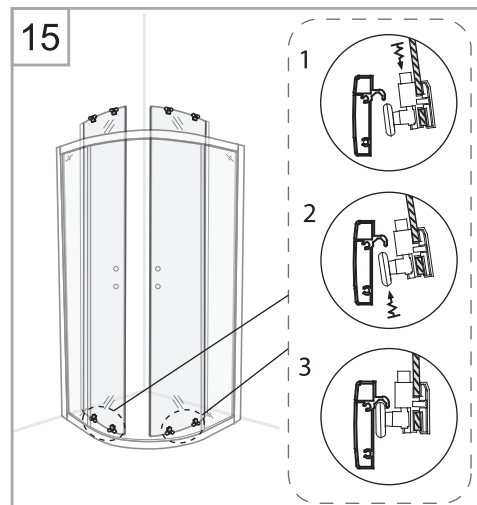

NORO

Snow R

Getting Start:

	<p>This product fulfils the EN14428 standard</p>		<p>Googles are recommended to protect the eyes</p>
	<p>All glass used are tempered security glass</p>		<p>Caution: Always Handle Glass With Care! Always protect the edges and corners of the glass when assembling.</p>
	<p>2 people are recommended to assemble this shower enclosure</p>		<p>Gloves are recommended to prevent slippery on glass</p>

Tools Needed:

Accessories Bags:

Measurement:

Model	A	B	C
90x90	900mm	900mm	545mm
80x80	800mm	800mm	385mm
70x90 (reversible)	700/900mm	900/700mm	385mm

Exploded View:

Exploded View:

Drawing Nr.	Art Nr.	Description	Unit
1	9150-A	ST4x35mm screw	pc
2		ST4x10mm screw	pc
3		Screw cover	pc
4		Plastic plugs	pc
5		3.2 drill bit	pc
6	9150-B	Gasket on side panel	pc
7		Gasket on door	pc
8		Magnetic gasket	set
9	9150-C	Gasket between side panel and profile	pc
10	9140-E	Handle set (145mm cc)	set
11	9150-D	Spring wheels (Up)	pc
12		Spring wheels (Bottom)	pc