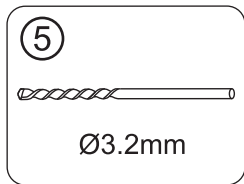

Tools Needed:

Accessories Bags:

Measurement:

Model	A	B	C
90x90	900mm	900mm	545mm
80x80	800mm	800mm	385mm
70x90 (reversible)	700/900mm	900/700mm	385mm

Exploded View:

Exploded View:

Drawing Nr.	Art Nr.	Description	Unit
1	9150-A	ST4x35mm screw	pc
2		ST4x10mm screw	pc
3		Screw cover	pc
4		Plastic plugs	pc
5		3.2 drill bit	pc
6	9150-B	Gasket on side panel	pc
7		Gasket on door	pc
8		Magnetic gasket	set
9	9150-C	Gasket between side panel and profile	pc
10	9140-E	Handle set (145mm cc)	set
11	9150-D	Spring wheels (Up)	pc
12		Spring wheels (Bottom)	pc