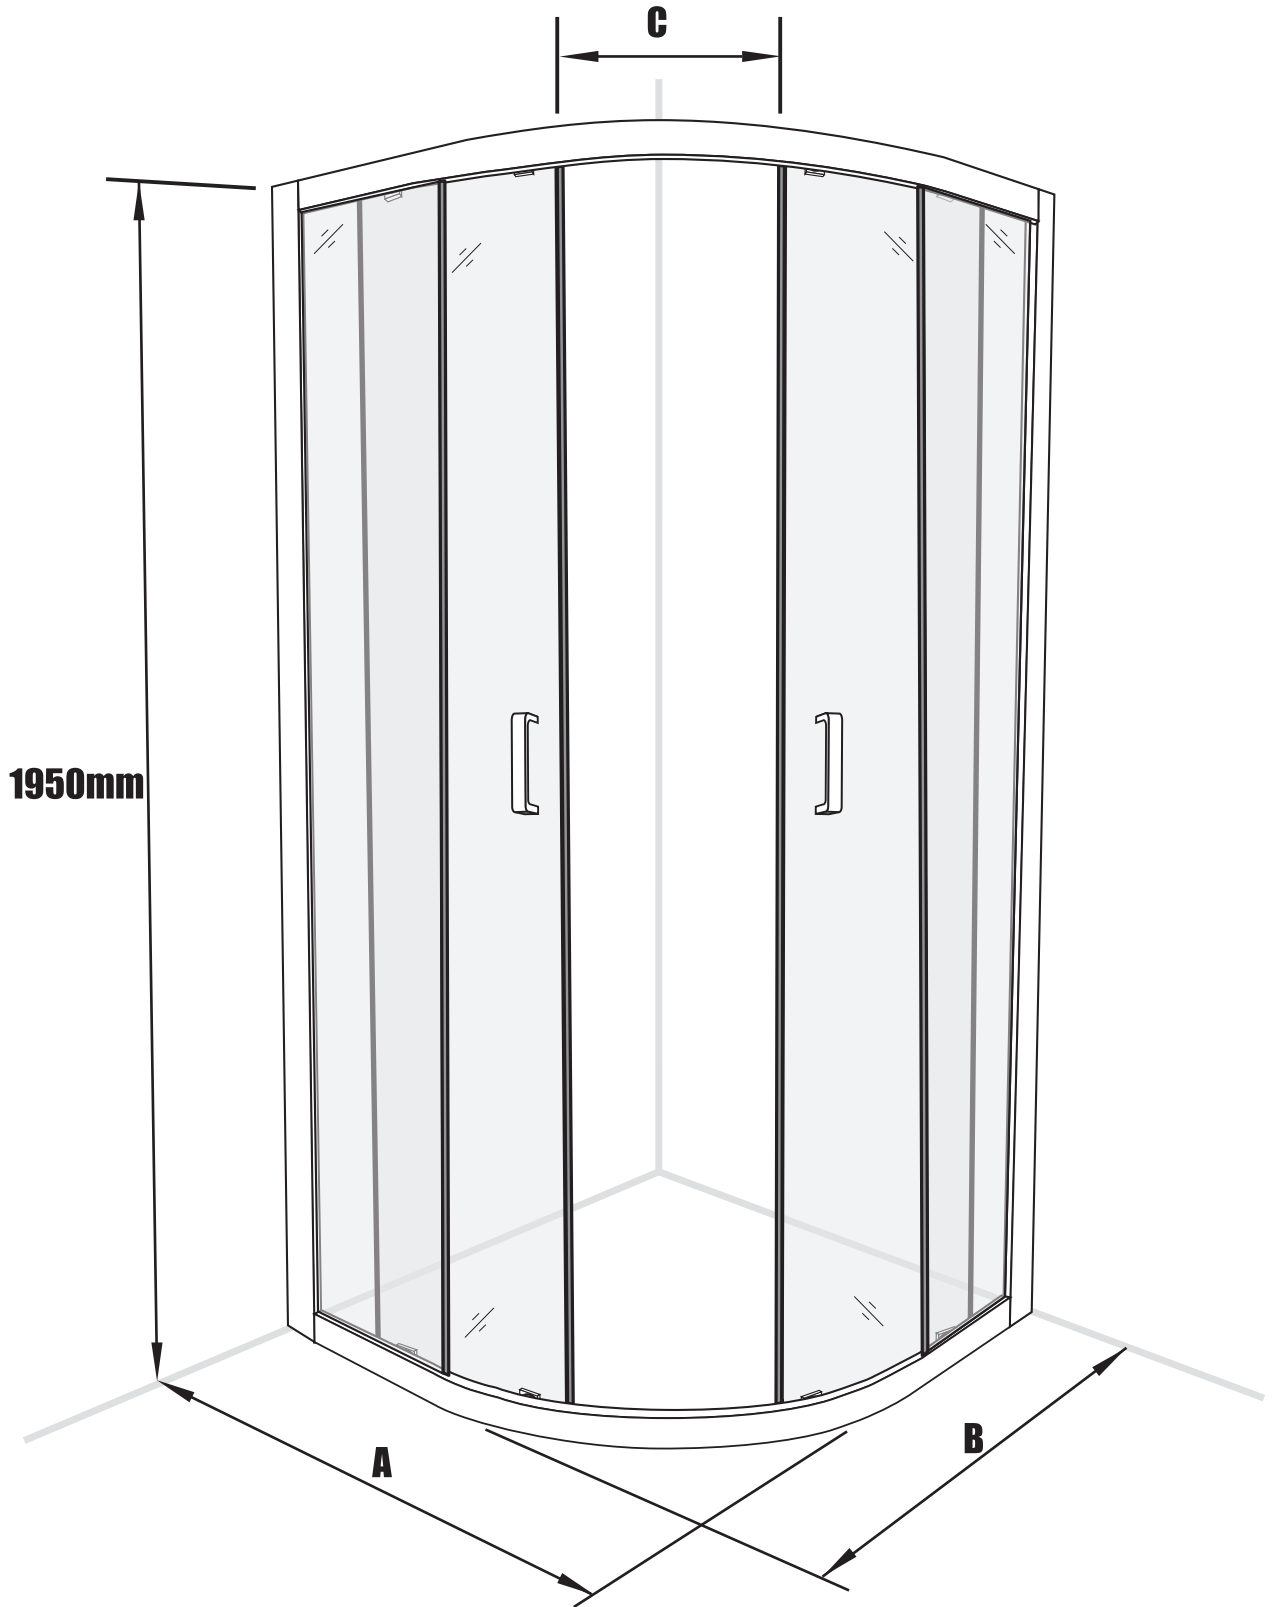

NORO

Snow R

Getting Start:

	<p>This product fulfils the EN14428 standard</p>		<p>Googles are recommended to protect the eyes</p>
	<p>All glass used are tempered security glass</p>		<p>Caution: Always Handle Glass With Care! Always protect the edges and corners of the glass when assembling.</p>
	<p>2 people are recommended to assemble this shower enclosure</p>		<p>Gloves are recommended to prevent slippery on glass</p>

Tools Needed:

Accessories Bags:

Measurement:

Model	A	B	C
90x90	900mm	900mm	545mm
80x80	800mm	800mm	385mm
70x90 (reversible)	700/900mm	900/700mm	385mm

Exploded View:

Exploded View:

Drawing Nr.	Art Nr.	Description	Unit
1	9150-A	ST4x35mm screw	pc
2		ST4x10mm screw	pc
3		Screw cover	pc
4		Plastic plugs	pc
5		3.2 drill bit	pc
6	9150-B	Gasket on side panel	pc
7		Gasket on door	pc
8		Magnetic gasket	set
9	9150-C	Gasket between side panel and profile	pc
10	9140-E	Handle set (145mm cc)	set
11	9150-D	Spring wheels (Up)	pc
12		Spring wheels (Bottom)	pc