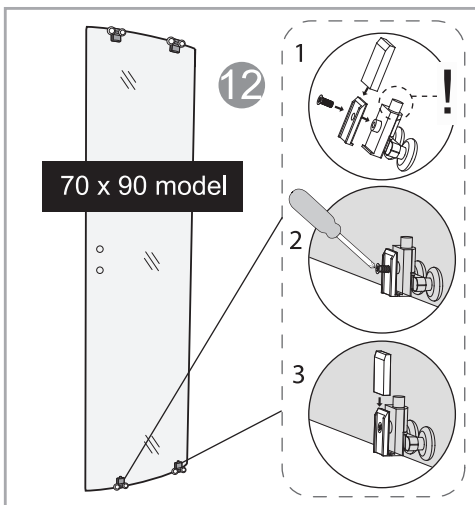

Tools Needed:

Accessories Bags:

Measurement:

Model	A	B	C
90x90	900mm	900mm	545mm
80x80	800mm	800mm	385mm
70x90 (reversible)	700/900mm	900/700mm	385mm

Exploded View:

Exploded View:

Drawing Nr.	Art Nr.	Description	Unit
1	9150-A	ST4x35mm screw	pc
2		ST4x10mm screw	pc
3		Screw cover	pc
4		Plastic plugs	pc
5		3.2 drill bit	pc
6	9150-B	Gasket on side panel	pc
7		Gasket on door	pc
8		Magnetic gasket	set
9	9150-C	Gasket between side panel and profile	pc
10	9140-E	Handle set (145mm cc)	set
11	9150-D	Spring wheels (Up)	pc
12		Spring wheels (Bottom)	pc