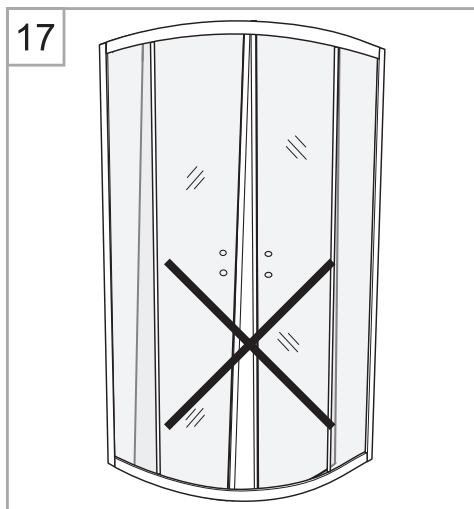

Tools Needed:

Accessories Bags:

Measurement:

Model	A	B	C
90x90	900mm	900mm	545mm
80x80	800mm	800mm	385mm
70x90 (reversible)	700/900mm	900/700mm	385mm

Exploded View:

Exploded View:

Drawing Nr.	Art Nr.	Description	Unit
1	9150-A	ST4x35mm screw	pc
2		ST4x10mm screw	pc
3		Screw cover	pc
4		Plastic plugs	pc
5		3.2 drill bit	pc
6	9150-B	Gasket on side panel	pc
7		Gasket on door	pc
8		Magnetic gasket	set
9	9150-C	Gasket between side panel and profile	pc
10	9140-E	Handle set (145mm cc)	set
11	9150-D	Spring wheels (Up)	pc
12		Spring wheels (Bottom)	pc