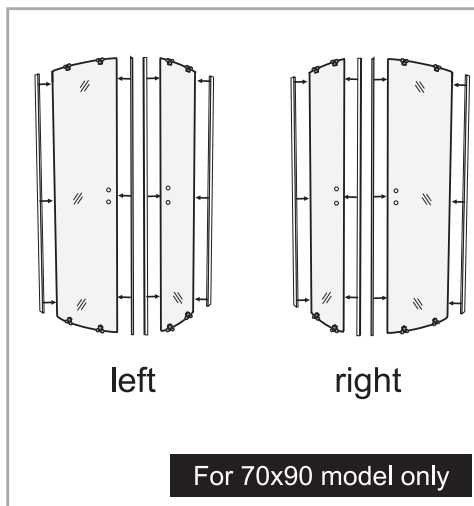

Tools Needed:

Accessories Bags:

Measurement:

Model	A	B	C
90x90	900mm	900mm	545mm
80x80	800mm	800mm	385mm
70x90 (reversible)	700/900mm	900/700mm	385mm

Exploded View:

Exploded View:

Drawing Nr.	Art Nr.	Description	Unit
1	9150-A	ST4x35mm screw	pc
2		ST4x10mm screw	pc
3		Screw cover	pc
4		Plastic plugs	pc
5		3.2 drill bit	pc
6	9150-B	Gasket on side panel	pc
7		Gasket on door	pc
8		Magnetic gasket	set
9	9150-C	Gasket between side panel and profile	pc
10	9140-E	Handle set (145mm cc)	set
11	9150-D	Spring wheels (Up)	pc
12		Spring wheels (Bottom)	pc