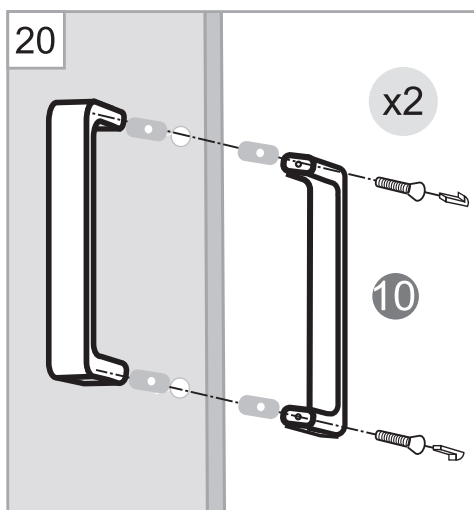

Tools Needed:

Accessories Bags:

Measurement:

Model	A	B	C
90x90	900mm	900mm	545mm
80x80	800mm	800mm	385mm
70x90 (reversible)	700/900mm	900/700mm	385mm

Exploded View:

Exploded View:

Drawing Nr.	Art Nr.	Description	Unit
1	9150-A	ST4x35mm screw	pc
2		ST4x10mm screw	pc
3		Screw cover	pc
4		Plastic plugs	pc
5		3.2 drill bit	pc
6	9150-B	Gasket on side panel	pc
7		Gasket on door	pc
8		Magnetic gasket	set
9	9150-C	Gasket between side panel and profile	pc
10	9140-E	Handle set (145mm cc)	set
11	9150-D	Spring wheels (Up)	pc
12		Spring wheels (Bottom)	pc