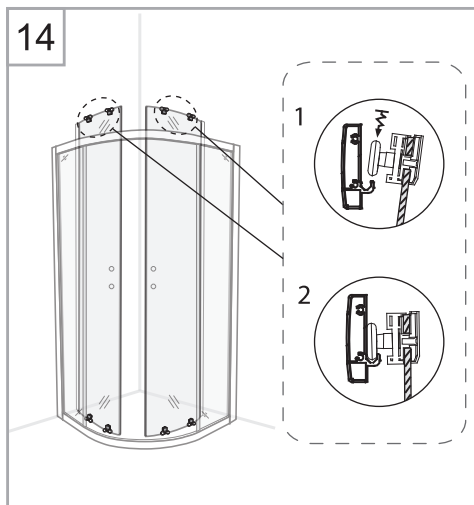

NORO

Snow R

Getting Start:

	<p>This product fulfils the EN14428 standard</p>		<p>Googles are recommended to protect the eyes</p>
	<p>All glass used are tempered security glass</p>		<p>Caution: Always Handle Glass With Care! Always protect the edges and corners of the glass when assembling.</p>
	<p>2 people are recommended to assemble this shower enclosure</p>		<p>Gloves are recommended to prevent slippery on glass</p>

Tools Needed:

Accessories Bags:

Measurement:

Model	A	B	C
90x90	900mm	900mm	545mm
80x80	800mm	800mm	385mm
70x90 (reversible)	700/900mm	900/700mm	385mm

Exploded View:

Exploded View:

Drawing Nr.	Art Nr.	Description	Unit
1	9150-A	ST4x35mm screw	pc
2		ST4x10mm screw	pc
3		Screw cover	pc
4		Plastic plugs	pc
5		3.2 drill bit	pc
6	9150-B	Gasket on side panel	pc
7		Gasket on door	pc
8		Magnetic gasket	set
9	9150-C	Gasket between side panel and profile	pc
10	9140-E	Handle set (145mm cc)	set
11	9150-D	Spring wheels (Up)	pc
12		Spring wheels (Bottom)	pc