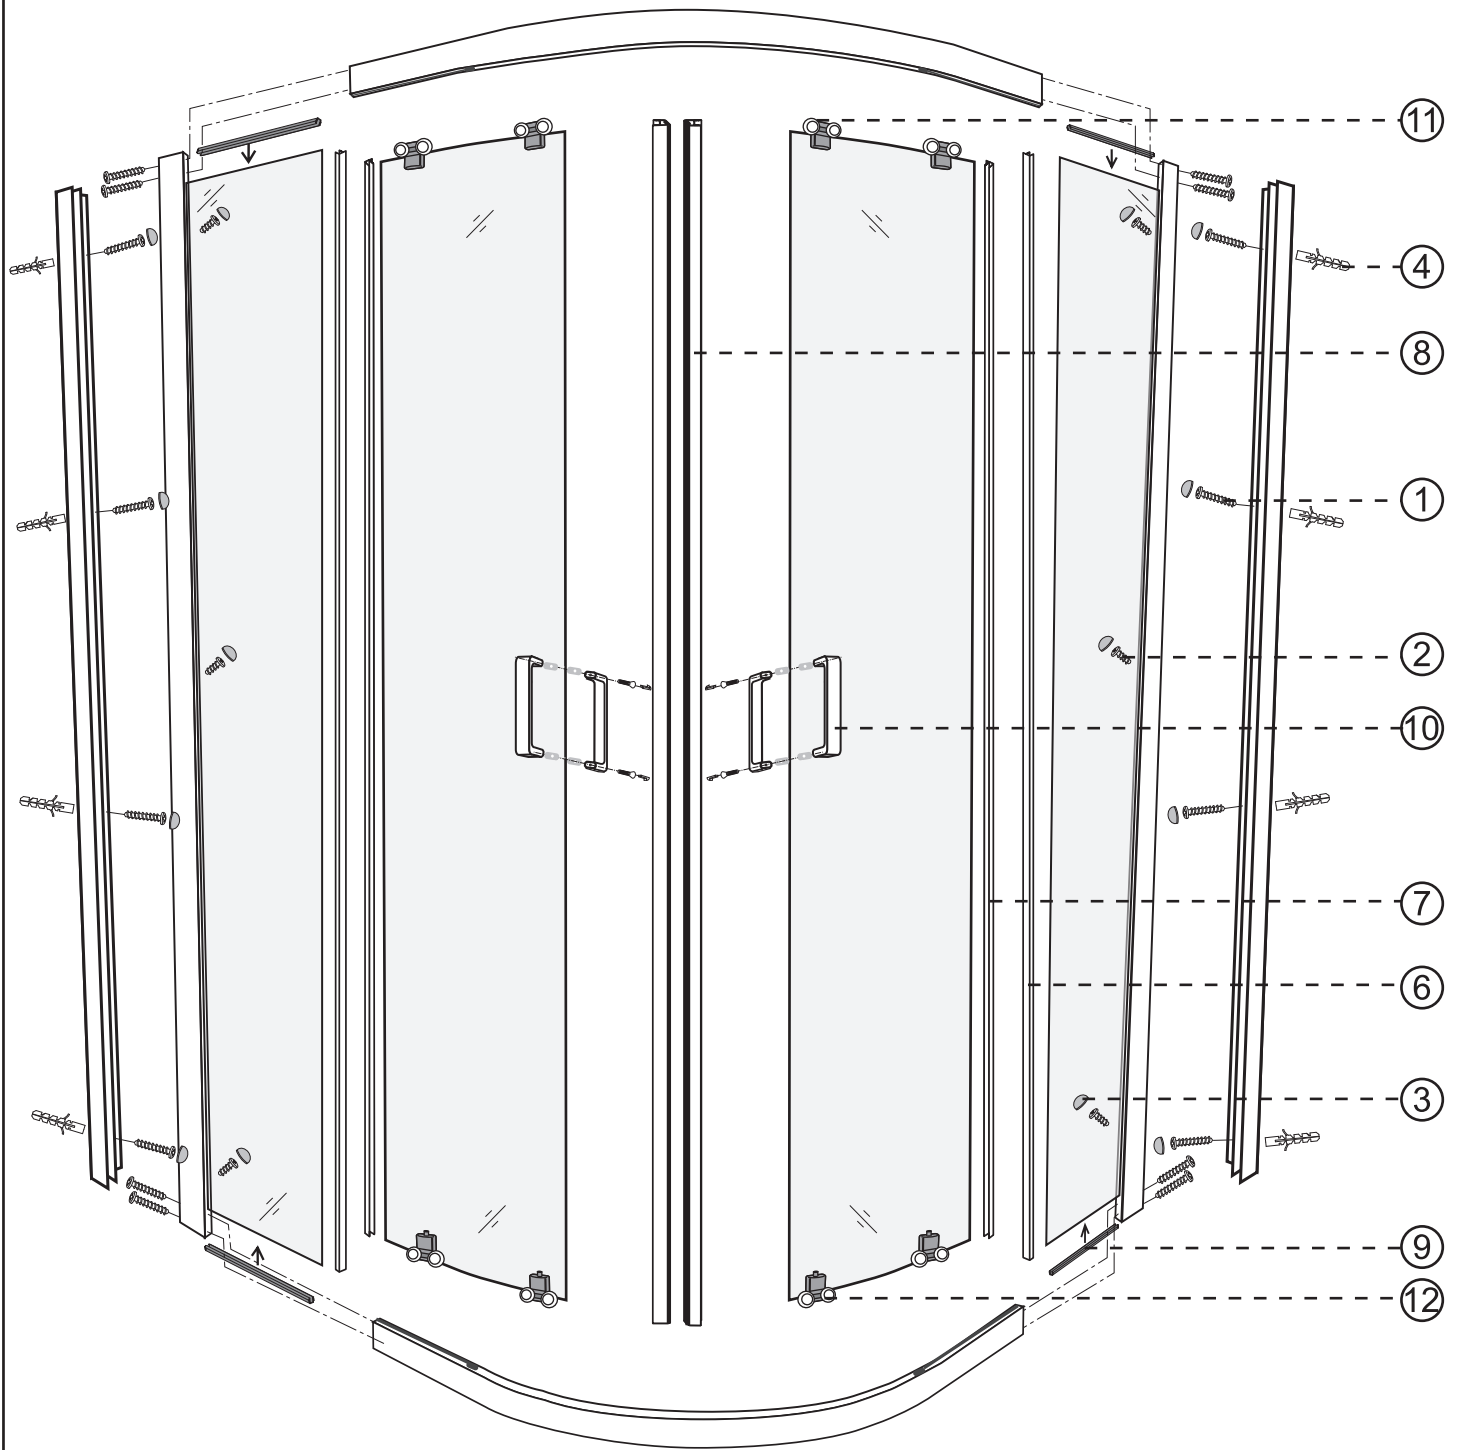

NORO

Snow R

Getting Start:

	<p>This product fulfils the EN14428 standard</p>		<p>Googles are recommended to protect the eyes</p>
	<p>All glass used are tempered security glass</p>		<p>Caution: Always Handle Glass With Care! Always protect the edges and corners of the glass when assembling.</p>
	<p>2 people are recommended to assemble this shower enclosure</p>		<p>Gloves are recommended to prevent slippery on glass</p>

Tools Needed:

Accessories Bags:

Measurement:

Model	A	B	C
90x90	900mm	900mm	545mm
80x80	800mm	800mm	385mm
70x90 (reversible)	700/900mm	900/700mm	385mm

Exploded View:

Exploded View:

Drawing Nr.	Art Nr.	Description	Unit
1	9150-A	ST4x35mm screw	pc
2		ST4x10mm screw	pc
3		Screw cover	pc
4		Plastic plugs	pc
5		3.2 drill bit	pc
6	9150-B	Gasket on side panel	pc
7		Gasket on door	pc
8		Magnetic gasket	set
9	9150-C	Gasket between side panel and profile	pc
10	9140-E	Handle set (145mm cc)	set
11	9150-D	Spring wheels (Up)	pc
12		Spring wheels (Bottom)	pc