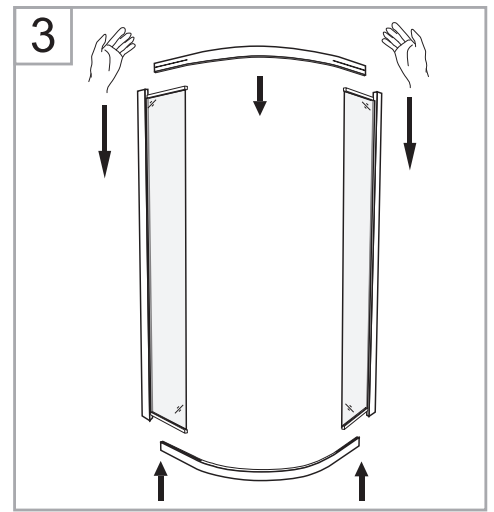

Tools Needed:

Accessories Bags:

Measurement:

Model	A	B	C
90x90	900mm	900mm	545mm
80x80	800mm	800mm	385mm
70x90 (reversible)	700/900mm	900/700mm	385mm

Exploded View:

Exploded View:

Drawing Nr.	Art Nr.	Description	Unit
1	9150-A	ST4x35mm screw	pc
2		ST4x10mm screw	pc
3		Screw cover	pc
4		Plastic plugs	pc
5		3.2 drill bit	pc
6	9150-B	Gasket on side panel	pc
7		Gasket on door	pc
8		Magnetic gasket	set
9	9150-C	Gasket between side panel and profile	pc
10	9140-E	Handle set (145mm cc)	set
11	9150-D	Spring wheels (Up)	pc
12		Spring wheels (Bottom)	pc