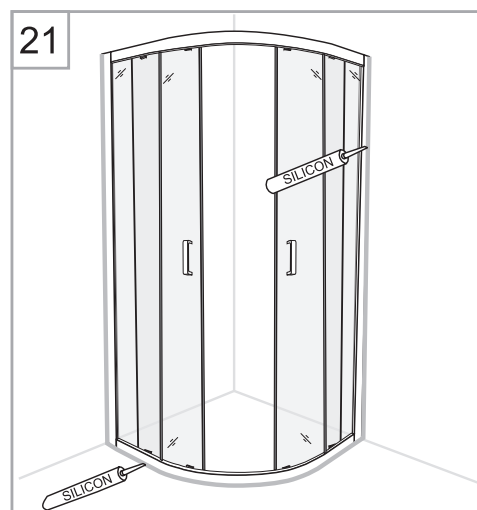

Tools Needed:

Accessories Bags:

Measurement:

Model	A	B	C
90x90	900mm	900mm	545mm
80x80	800mm	800mm	385mm
70x90 (reversible)	700/900mm	900/700mm	385mm

Exploded View:

Exploded View:

Drawing Nr.	Art Nr.	Description	Unit
1	9150-A	ST4x35mm screw	pc
2		ST4x10mm screw	pc
3		Screw cover	pc
4		Plastic plugs	pc
5		3.2 drill bit	pc
6	9150-B	Gasket on side panel	pc
7		Gasket on door	pc
8		Magnetic gasket	set
9	9150-C	Gasket between side panel and profile	pc
10	9140-E	Handle set (145mm cc)	set
11	9150-D	Spring wheels (Up)	pc
12		Spring wheels (Bottom)	pc