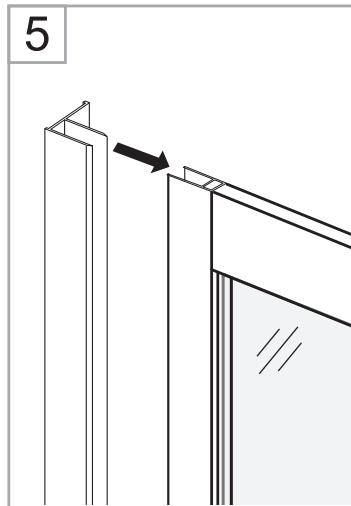

Tools Needed:

Accessories Bags:

Measurement:

Model	A	B	C
90x90	900mm	900mm	545mm
80x80	800mm	800mm	385mm
70x90 (reversible)	700/900mm	900/700mm	385mm

Exploded View:

Exploded View:

Drawing Nr.	Art Nr.	Description	Unit
1	9150-A	ST4x35mm screw	pc
2		ST4x10mm screw	pc
3		Screw cover	pc
4		Plastic plugs	pc
5		3.2 drill bit	pc
6	9150-B	Gasket on side panel	pc
7		Gasket on door	pc
8		Magnetic gasket	set
9	9150-C	Gasket between side panel and profile	pc
10	9140-E	Handle set (145mm cc)	set
11	9150-D	Spring wheels (Up)	pc
12		Spring wheels (Bottom)	pc