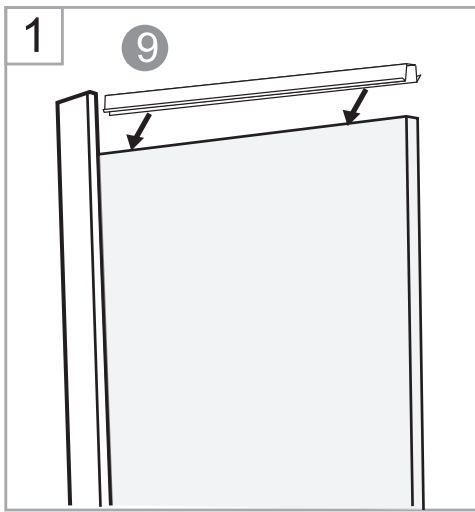

Tools Needed:

Accessories Bags:

Measurement:

Model	A	B	C
90x90	900mm	900mm	545mm
80x80	800mm	800mm	385mm
70x90 (reversible)	700/900mm	900/700mm	385mm

Exploded View:

Exploded View:

Drawing Nr.	Art Nr.	Description	Unit
1	9150-A	ST4x35mm screw	pc
2		ST4x10mm screw	pc
3		Screw cover	pc
4		Plastic plugs	pc
5		3.2 drill bit	pc
6	9150-B	Gasket on side panel	pc
7		Gasket on door	pc
8		Magnetic gasket	set
9	9150-C	Gasket between side panel and profile	pc
10	9140-E	Handle set (145mm cc)	set
11	9150-D	Spring wheels (Up)	pc
12		Spring wheels (Bottom)	pc