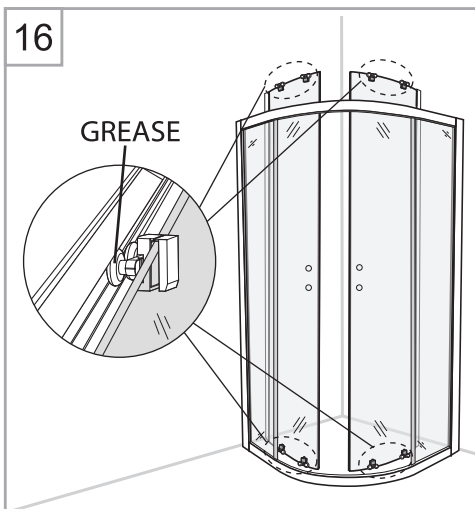

NORO

Snow R

Getting Start:

	<p>This product fulfils the EN14428 standard</p>		<p>Googles are recommended to protect the eyes</p>
	<p>All glass used are tempered security glass</p>		<p>Caution: Always Handle Glass With Care! Always protect the edges and corners of the glass when assembling.</p>
	<p>2 people are recommended to assemble this shower enclosure</p>		<p>Gloves are recommended to prevent slippery on glass</p>

Tools Needed:

Accessories Bags:

Measurement:

Model	A	B	C
90x90	900mm	900mm	545mm
80x80	800mm	800mm	385mm
70x90 (reversible)	700/900mm	900/700mm	385mm

Exploded View:

Exploded View:

Drawing Nr.	Art Nr.	Description	Unit
1	9150-A	ST4x35mm screw	pc
2		ST4x10mm screw	pc
3		Screw cover	pc
4		Plastic plugs	pc
5		3.2 drill bit	pc
6	9150-B	Gasket on side panel	pc
7		Gasket on door	pc
8		Magnetic gasket	set
9	9150-C	Gasket between side panel and profile	pc
10	9140-E	Handle set (145mm cc)	set
11	9150-D	Spring wheels (Up)	pc
12		Spring wheels (Bottom)	pc