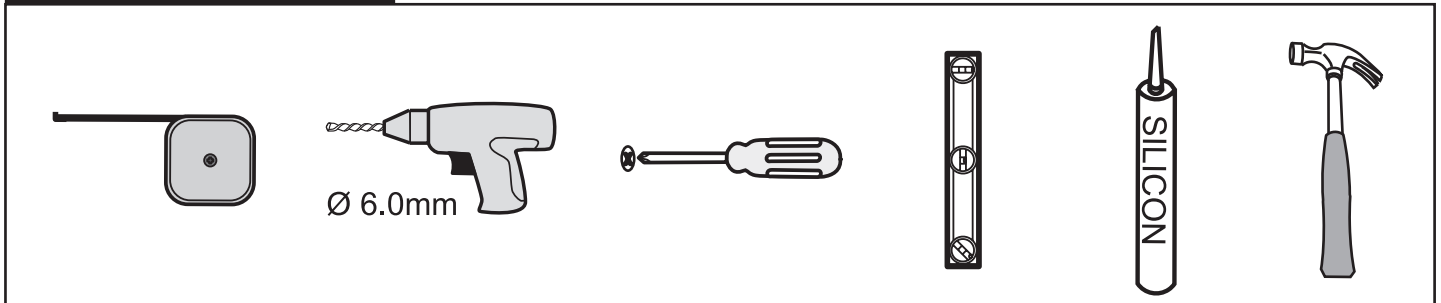

NORO

Snow R

Getting Start:

	<p>This product fulfils the EN14428 standard</p>		<p>Googles are recommended to protect the eyes</p>
	<p>All glass used are tempered security glass</p>		<p>Caution: Always Handle Glass With Care! Always protect the edges and corners of the glass when assembling.</p>
	<p>2 people are recommended to assemble this shower enclosure</p>		<p>Gloves are recommended to prevent slippery on glass</p>

Tools Needed:

Accessories Bags:

Measurement:

Model	A	B	C
90x90	900mm	900mm	545mm
80x80	800mm	800mm	385mm
70x90 (reversible)	700/900mm	900/700mm	385mm

Exploded View:

Exploded View:

Drawing Nr.	Art Nr.	Description	Unit
1	9150-A	ST4x35mm screw	pc
2		ST4x10mm screw	pc
3		Screw cover	pc
4		Plastic plugs	pc
5		3.2 drill bit	pc
6	9150-B	Gasket on side panel	pc
7		Gasket on door	pc
8		Magnetic gasket	set
9	9150-C	Gasket between side panel and profile	pc
10	9140-E	Handle set (145mm cc)	set
11	9150-D	Spring wheels (Up)	pc
12		Spring wheels (Bottom)	pc