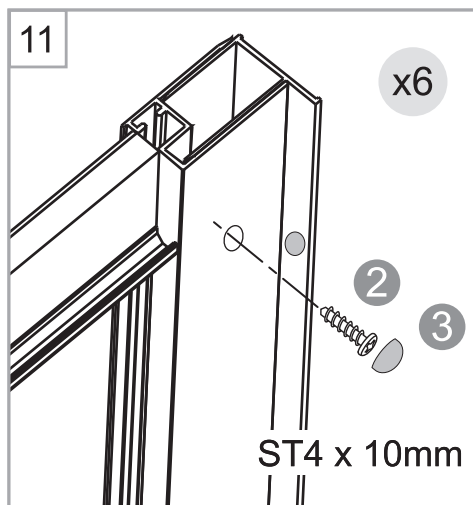

Tools Needed:

Accessories Bags:

Measurement:

Model	A	B	C
90x90	900mm	900mm	545mm
80x80	800mm	800mm	385mm
70x90 (reversible)	700/900mm	900/700mm	385mm

Exploded View:

Exploded View:

Drawing Nr.	Art Nr.	Description	Unit
1	9150-A	ST4x35mm screw	pc
2		ST4x10mm screw	pc
3		Screw cover	pc
4		Plastic plugs	pc
5		3.2 drill bit	pc
6	9150-B	Gasket on side panel	pc
7		Gasket on door	pc
8		Magnetic gasket	set
9	9150-C	Gasket between side panel and profile	pc
10	9140-E	Handle set (145mm cc)	set
11	9150-D	Spring wheels (Up)	pc
12		Spring wheels (Bottom)	pc