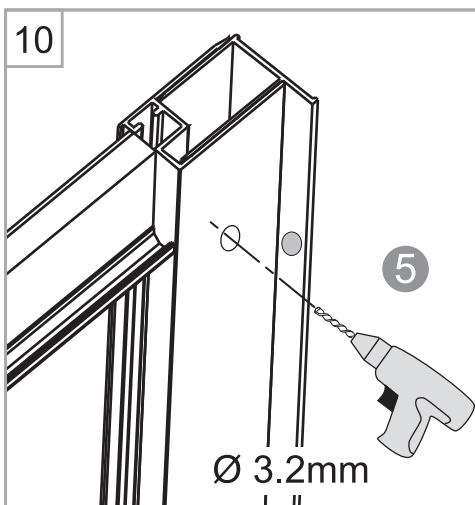

NORO

Snow R

Getting Start:

	<p>This product fulfils the EN14428 standard</p>		<p>Googles are recommended to protect the eyes</p>
	<p>All glass used are tempered security glass</p>		<p>Caution: Always Handle Glass With Care! Always protect the edges and corners of the glass when assembling.</p>
	<p>2 people are recommended to assemble this shower enclosure</p>		<p>Gloves are recommended to prevent slippery on glass</p>

Tools Needed:

Accessories Bags:

Measurement:

Model	A	B	C
90x90	900mm	900mm	545mm
80x80	800mm	800mm	385mm
70x90 (reversible)	700/900mm	900/700mm	385mm

Exploded View:

Exploded View:

Drawing Nr.	Art Nr.	Description	Unit
1	9150-A	ST4x35mm screw	pc
2		ST4x10mm screw	pc
3		Screw cover	pc
4		Plastic plugs	pc
5		3.2 drill bit	pc
6	9150-B	Gasket on side panel	pc
7		Gasket on door	pc
8		Magnetic gasket	set
9	9150-C	Gasket between side panel and profile	pc
10	9140-E	Handle set (145mm cc)	set
11	9150-D	Spring wheels (Up)	pc
12		Spring wheels (Bottom)	pc