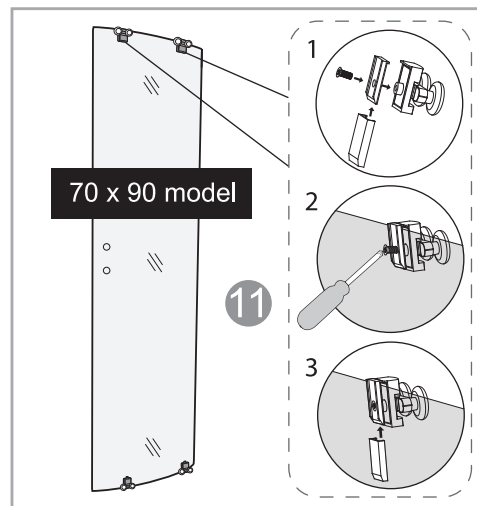

Tools Needed:

Accessories Bags:

Measurement:

Model	A	B	C
90x90	900mm	900mm	545mm
80x80	800mm	800mm	385mm
70x90 (reversible)	700/900mm	900/700mm	385mm

Exploded View:

Exploded View:

Drawing Nr.	Art Nr.	Description	Unit
1	9150-A	ST4x35mm screw	pc
2		ST4x10mm screw	pc
3		Screw cover	pc
4		Plastic plugs	pc
5		3.2 drill bit	pc
6	9150-B	Gasket on side panel	pc
7		Gasket on door	pc
8		Magnetic gasket	set
9	9150-C	Gasket between side panel and profile	pc
10	9140-E	Handle set (145mm cc)	set
11	9150-D	Spring wheels (Up)	pc
12		Spring wheels (Bottom)	pc