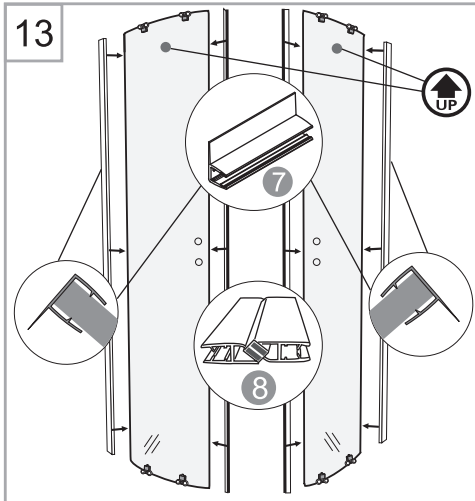

Tools Needed:

Accessories Bags:

Measurement:

Model	A	B	C
90x90	900mm	900mm	545mm
80x80	800mm	800mm	385mm
70x90 (reversible)	700/900mm	900/700mm	385mm

Exploded View:

Exploded View:

Drawing Nr.	Art Nr.	Description	Unit
1	9150-A	ST4x35mm screw	pc
2		ST4x10mm screw	pc
3		Screw cover	pc
4		Plastic plugs	pc
5		3.2 drill bit	pc
6	9150-B	Gasket on side panel	pc
7		Gasket on door	pc
8		Magnetic gasket	set
9	9150-C	Gasket between side panel and profile	pc
10	9140-E	Handle set (145mm cc)	set
11	9150-D	Spring wheels (Up)	pc
12		Spring wheels (Bottom)	pc