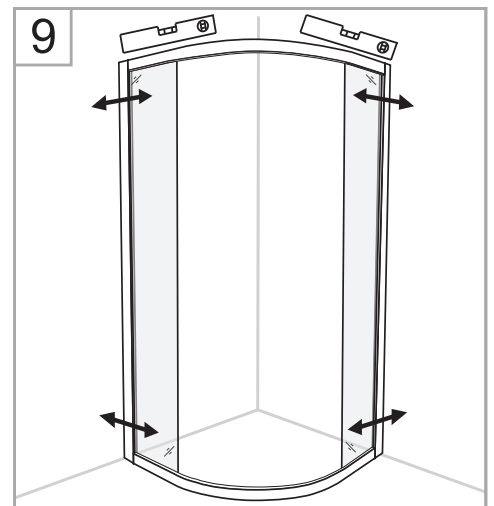

NORO

Snow R

Getting Start:

	<p>This product fulfils the EN14428 standard</p>		<p>Googles are recommended to protect the eyes</p>
	<p>All glass used are tempered security glass</p>		<p>Caution: Always Handle Glass With Care! Always protect the edges and corners of the glass when assembling.</p>
	<p>2 people are recommended to assemble this shower enclosure</p>		<p>Gloves are recommended to prevent slippery on glass</p>

Tools Needed:

Accessories Bags:

Measurement:

Model	A	B	C
90x90	900mm	900mm	545mm
80x80	800mm	800mm	385mm
70x90 (reversible)	700/900mm	900/700mm	385mm

Exploded View:

Exploded View:

Drawing Nr.	Art Nr.	Description	Unit
1	9150-A	ST4x35mm screw	pc
2		ST4x10mm screw	pc
3		Screw cover	pc
4		Plastic plugs	pc
5		3.2 drill bit	pc
6	9150-B	Gasket on side panel	pc
7		Gasket on door	pc
8		Magnetic gasket	set
9	9150-C	Gasket between side panel and profile	pc
10	9140-E	Handle set (145mm cc)	set
11	9150-D	Spring wheels (Up)	pc
12		Spring wheels (Bottom)	pc