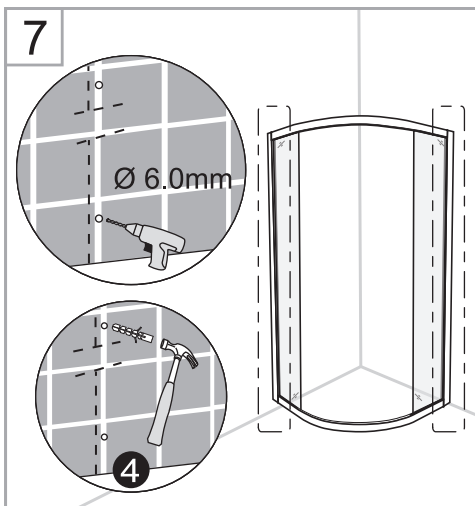

NORO

Snow R

Getting Start:

	<p>This product fulfils the EN14428 standard</p>		<p>Googles are recommended to protect the eyes</p>
	<p>All glass used are tempered security glass</p>		<p>Caution: Always Handle Glass With Care! Always protect the edges and corners of the glass when assembling.</p>
	<p>2 people are recommended to assemble this shower enclosure</p>		<p>Gloves are recommended to prevent slippery on glass</p>

Tools Needed:

Accessories Bags:

Measurement:

Model	A	B	C
90x90	900mm	900mm	545mm
80x80	800mm	800mm	385mm
70x90 (reversible)	700/900mm	900/700mm	385mm

Exploded View:

Exploded View:

Drawing Nr.	Art Nr.	Description	Unit
1	9150-A	ST4x35mm screw	pc
2		ST4x10mm screw	pc
3		Screw cover	pc
4		Plastic plugs	pc
5		3.2 drill bit	pc
6	9150-B	Gasket on side panel	pc
7		Gasket on door	pc
8		Magnetic gasket	set
9	9150-C	Gasket between side panel and profile	pc
10	9140-E	Handle set (145mm cc)	set
11	9150-D	Spring wheels (Up)	pc
12		Spring wheels (Bottom)	pc