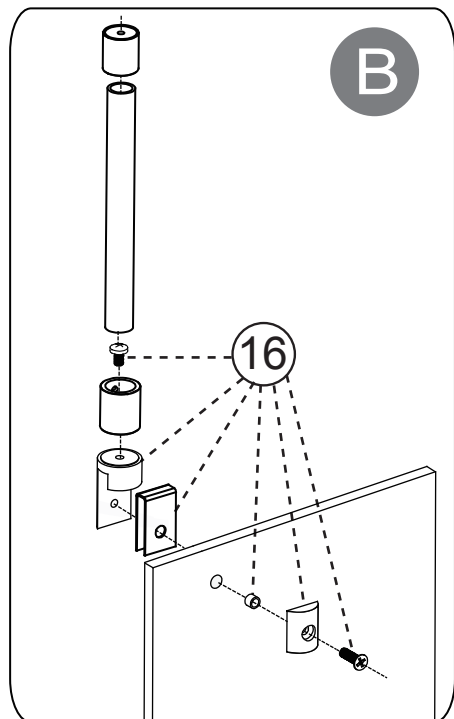

## Getting Start:

 <p>EN14428</p>	<p>This product fulfils the EN14428 standard</p>		<p>Goggles are recommended to protect the eyes</p>
 <p>EN12150</p>	<p>All glass used are tempered security glass</p>		<p>Caution: Always Handle Glass With Care! Always protect the edges and corners of the glass when assembling.</p>
	<p>2 people are recommended to assemble this shower enclosure</p>		<p>Gloves are recommended to prevent slippery on glass</p>

# Exploded View:

Drawing Nr.	Art Nr.	Description	Unit
1	9130-A	Frost DV front cover connector	pc
2		Gasket for connector	pc
3		Connector fixing screw	pc
4		Frost DV bar connector	pc
5		Allen key	pc
6	9130-B	Frost DV back cover connector	set
7	9130-C	Profile fixing gasket	pc
8	9130-D	ST4x35mm screw	pc
9		Plastic wall plugs	pc
10		Rubber spacer	pc
11		Plastic cover on bottom profile	pc
12	9130-E	Frost DV omega gasket	pc
13		Frost DV bottom profile	pc
14	9130-F	1.2m Aluminum bar	pc
15	9130-G	Wall profile	pc
16	9130-H	Glass clip set	set

**Measurement:**

Model	A	B
70	651mm	700mm
80	751mm	800mm
90	851mm	900mm

3

4

5

6

7

8