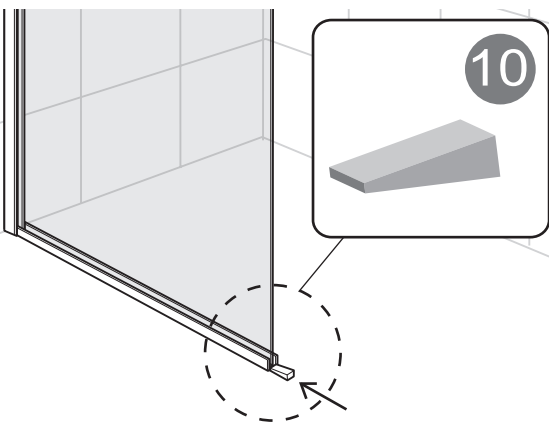

# Exploded View:

Drawing Nr.	Art Nr.	Description	Unit
1	9130-A	Frost DV front cover connector	pc
2		Gasket for connector	pc
3		Connector fixing screw	pc
4		Frost DV bar connector	pc
5		Allen key	pc
6	9130-B	Frost DV back cover connector	set
7	9130-C	Profile fixing gasket	pc
8	9130-D	ST4x35mm screw	pc
9		Plastic wall plugs	pc
10		Rubber spacer	pc
11		Plastic cover on bottom profile	pc
12	9130-E	Frost DV omega gasket	pc
13		Frost DV bottom profile	pc
14	9130-F	1.2m Aluminum bar	pc
15	9130-G	Wall profile	pc
16	9130-H	Glass clip set	set

**Measurement:**

Model	A	B
70	651mm	700mm
80	751mm	800mm
90	851mm	900mm

3

4

5

6

7

8