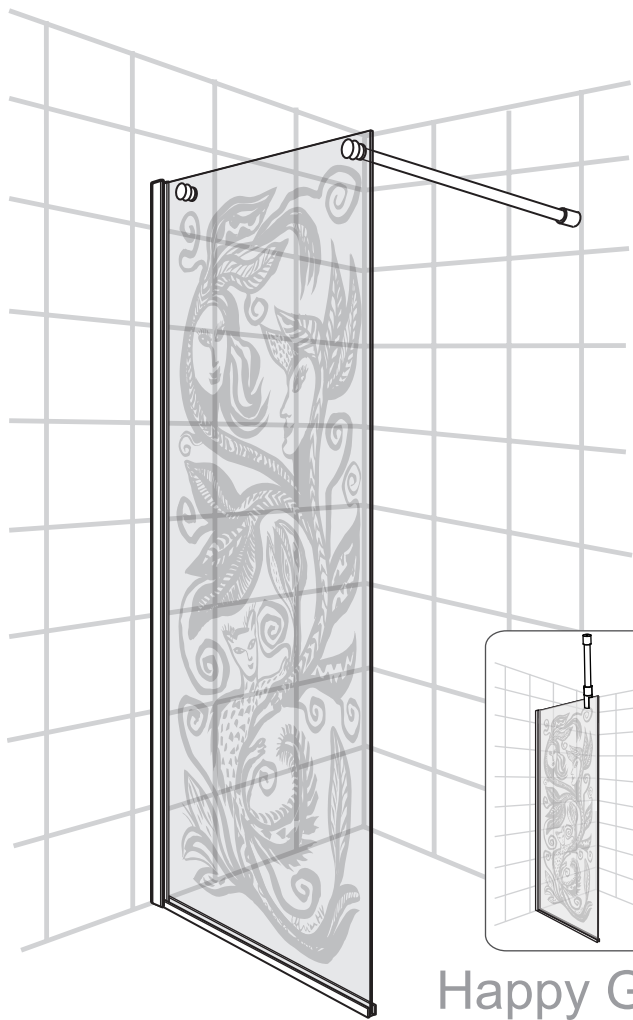

NORO

Happy Going