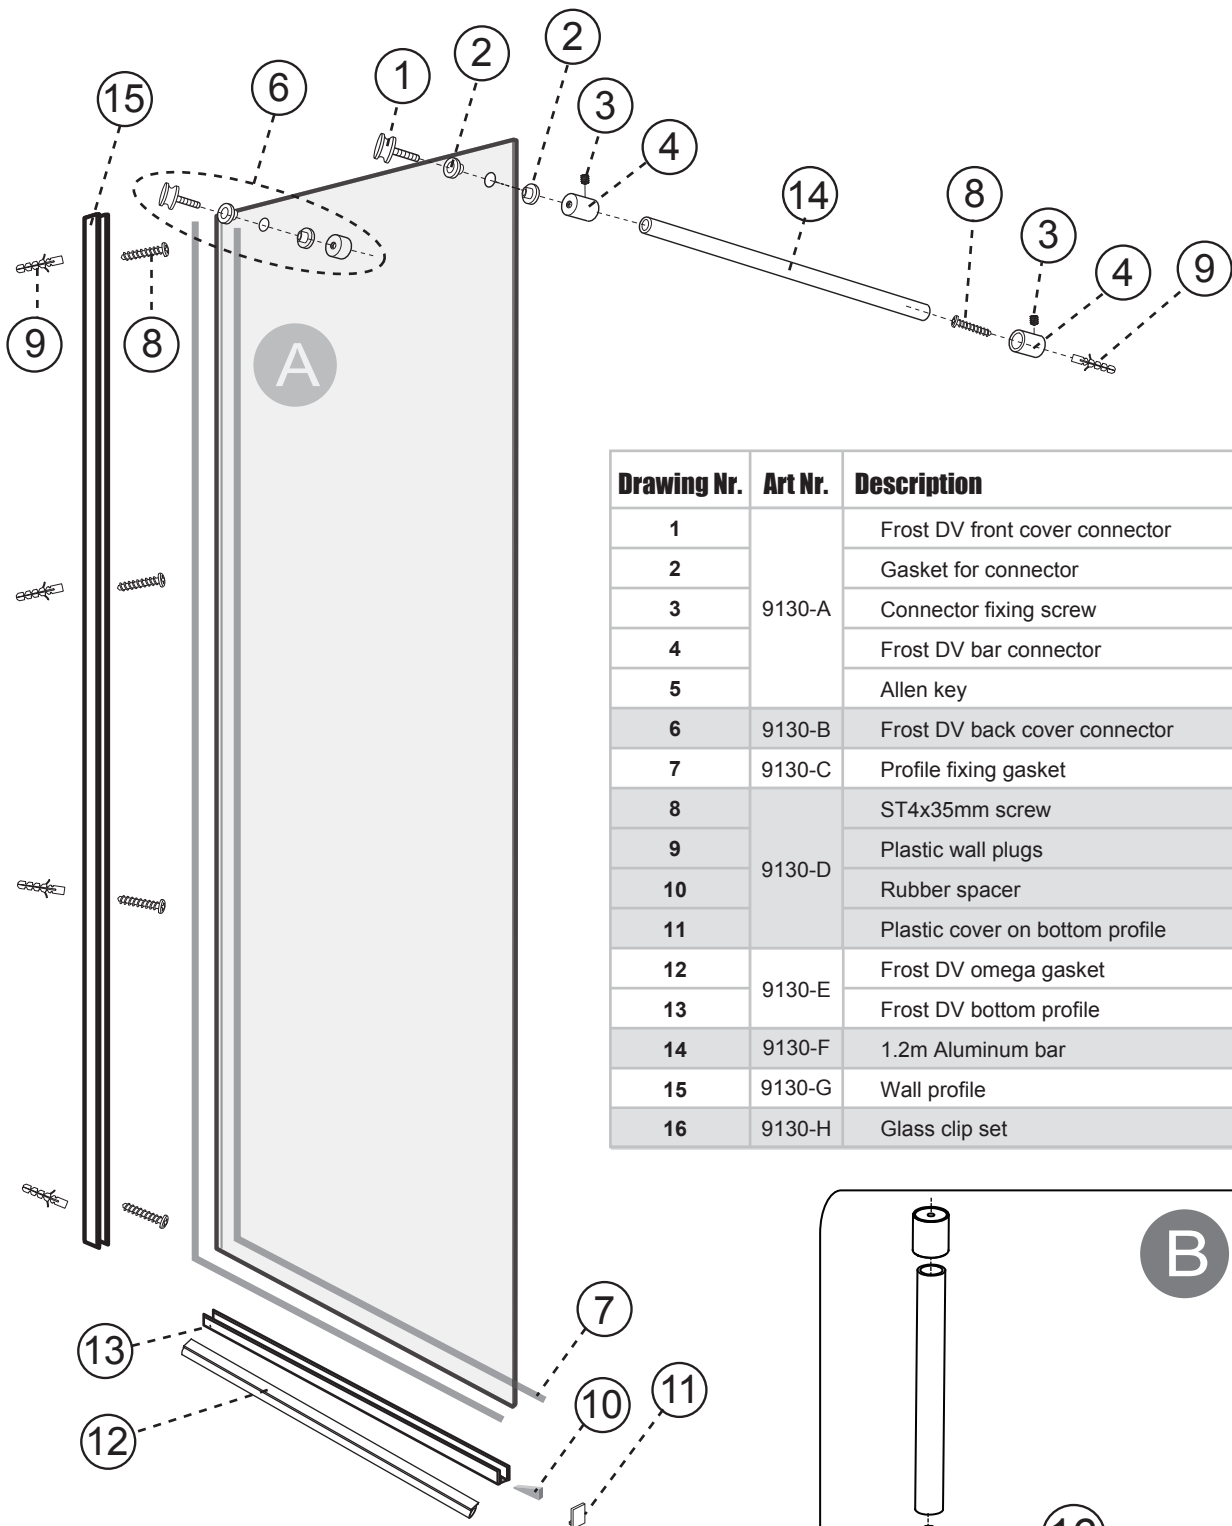

## Getting Start:

 <p>EN14428</p>	<p>This product fulfils the EN14428 standard</p>		<p>Goggles are recommended to protect the eyes</p>
 <p>EN12150</p>	<p>All glass used are tempered security glass</p>		<p>Caution: Always Handle Glass With Care! Always protect the edges and corners of the glass when assembling.</p>
	<p>2 people are recommended to assemble this shower enclosure</p>		<p>Gloves are recommended to prevent slippery on glass</p>

# Exploded View:

Drawing Nr.	Art Nr.	Description	Unit
1	9130-A	Frost DV front cover connector	pc
2		Gasket for connector	pc
3		Connector fixing screw	pc
4		Frost DV bar connector	pc
5		Allen key	pc
6	9130-B	Frost DV back cover connector	set
7	9130-C	Profile fixing gasket	pc
8	9130-D	ST4x35mm screw	pc
9		Plastic wall plugs	pc
10		Rubber spacer	pc
11		Plastic cover on bottom profile	pc
12	9130-E	Frost DV omega gasket	pc
13		Frost DV bottom profile	pc
14	9130-F	1.2m Aluminum bar	pc
15	9130-G	Wall profile	pc
16	9130-H	Glass clip set	set

**Measurement:**

Model	A	B
70	651mm	700mm
80	751mm	800mm
90	851mm	900mm

3

4

5

6

7

8