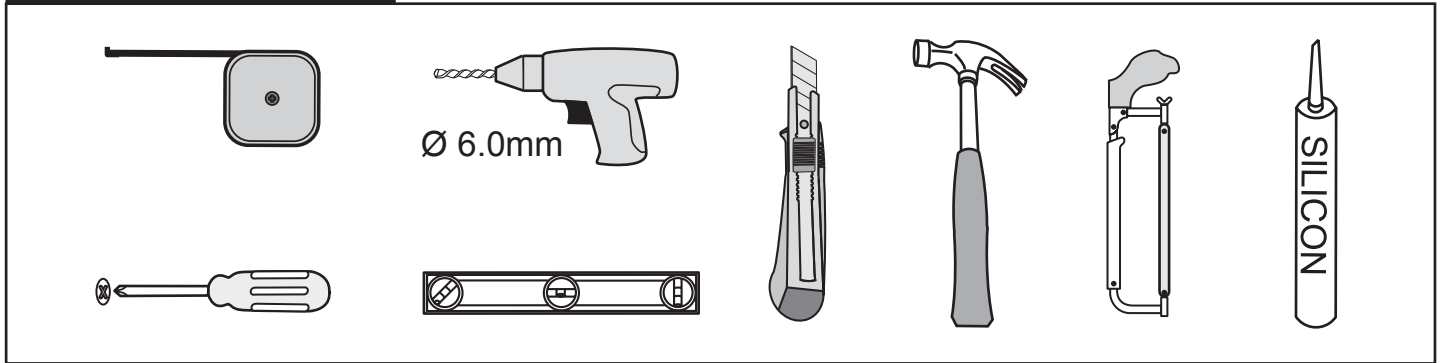

Getting Start:

EN14428	This product fulfils the EN14428 standard		Goggles are recommended to protect the eyes
EN12150	All glass used are tempered security glass		Caution: Always Handle Glass With Care! Always protect the edges and corners of the glass when assembling.
	2 people are recommended to assemble this shower enclosure		Gloves are recommended to prevent slippery on glass

Tools Needed: