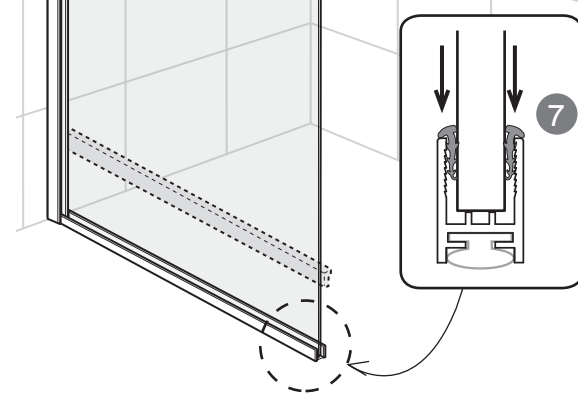

# Exploded View:

Drawing Nr.	Art Nr.	Description	Unit
1	9130-A	Frost DV front cover connector	pc
2		Gasket for connector	pc
3		Connector fixing screw	pc
4		Frost DV bar connector	pc
5		Allen key	pc
6	9130-B	Frost DV back cover connector	set
7	9130-C	Profile fixing gasket	pc
8	9130-D	ST4x35mm screw	pc
9		Plastic wall plugs	pc
10		Rubber spacer	pc
11		Plastic cover on bottom profile	pc
12	9130-E	Frost DV omega gasket	pc
13		Frost DV bottom profile	pc
14	9130-F	1.2m Aluminum bar	pc
15	9130-G	Wall profile	pc
16	9130-H	Glass clip set	set

**Measurement:**

Model	A	B
70	651mm	700mm
80	751mm	800mm
90	851mm	900mm

3

4

5

6

7

8