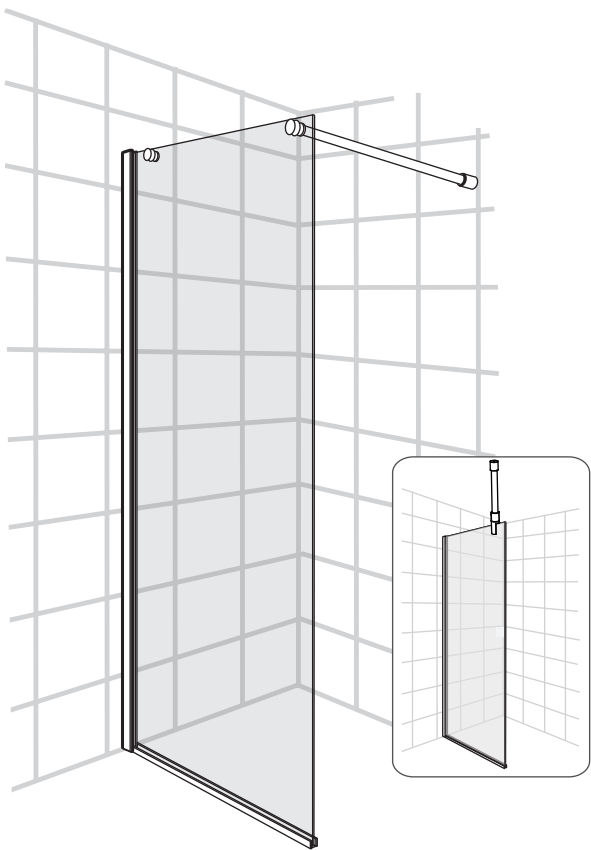

Vallmo

Frost DV