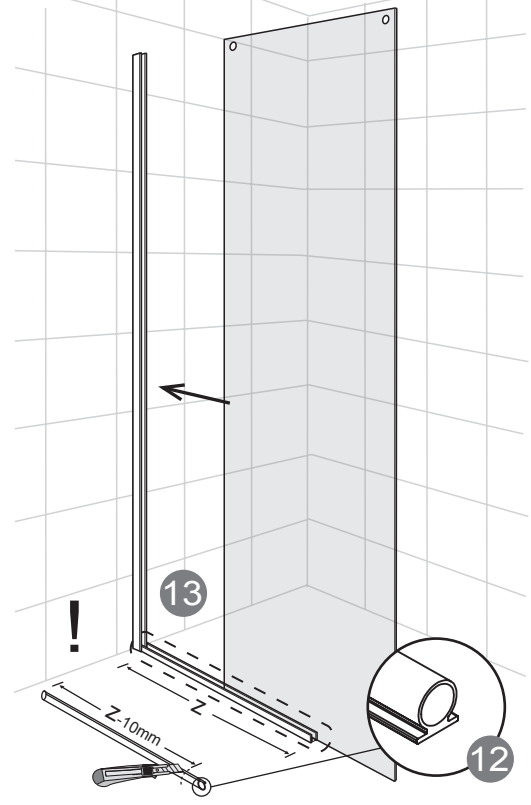

# Exploded View:

Drawing Nr.	Art Nr.	Description	Unit
1	9130-A	Frost DV front cover connector	pc
2		Gasket for connector	pc
3		Connector fixing screw	pc
4		Frost DV bar connector	pc
5		Allen key	pc
6	9130-B	Frost DV back cover connector	set
7	9130-C	Profile fixing gasket	pc
8	9130-D	ST4x35mm screw	pc
9		Plastic wall plugs	pc
10		Rubber spacer	pc
11		Plastic cover on bottom profile	pc
12	9130-E	Frost DV omega gasket	pc
13		Frost DV bottom profile	pc
14	9130-F	1.2m Aluminum bar	pc
15	9130-G	Wall profile	pc
16	9130-H	Glass clip set	set

**Measurement:**

Model	A	B
70	651mm	700mm
80	751mm	800mm
90	851mm	900mm

3

4

5

6

7

8