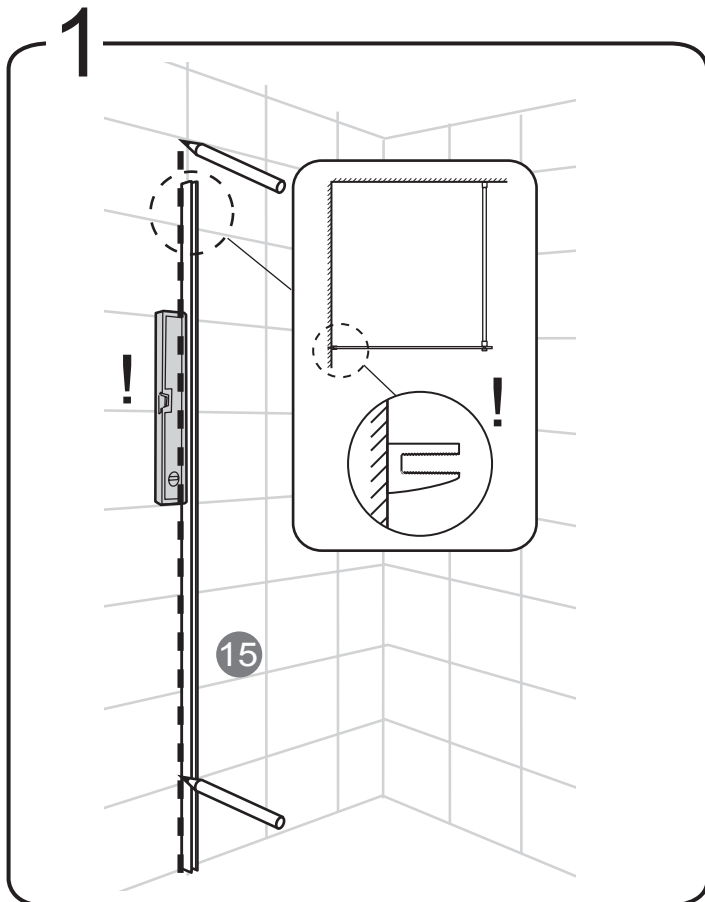

Measurement:

Model	A	B
70	651mm	700mm
80	751mm	800mm
90	851mm	900mm