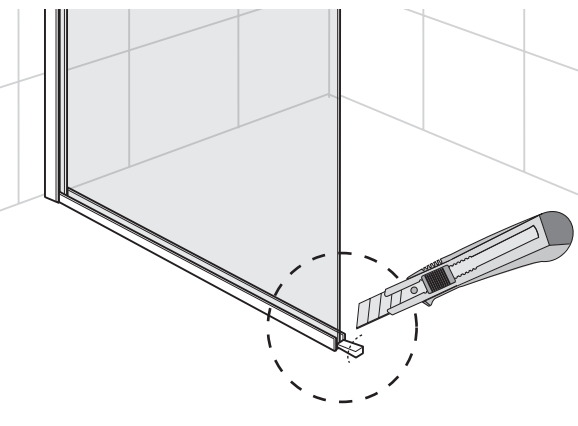

# Exploded View:

Drawing Nr.	Art Nr.	Description	Unit
1	9130-A	Frost DV front cover connector	pc
2		Gasket for connector	pc
3		Connector fixing screw	pc
4		Frost DV bar connector	pc
5		Allen key	pc
6	9130-B	Frost DV back cover connector	set
7	9130-C	Profile fixing gasket	pc
8	9130-D	ST4x35mm screw	pc
9		Plastic wall plugs	pc
10		Rubber spacer	pc
11		Plastic cover on bottom profile	pc
12	9130-E	Frost DV omega gasket	pc
13		Frost DV bottom profile	pc
14	9130-F	1.2m Aluminum bar	pc
15	9130-G	Wall profile	pc
16	9130-H	Glass clip set	set

**Measurement:**

Model	A	B
70	651mm	700mm
80	751mm	800mm
90	851mm	900mm

3

4

5

6

7

8