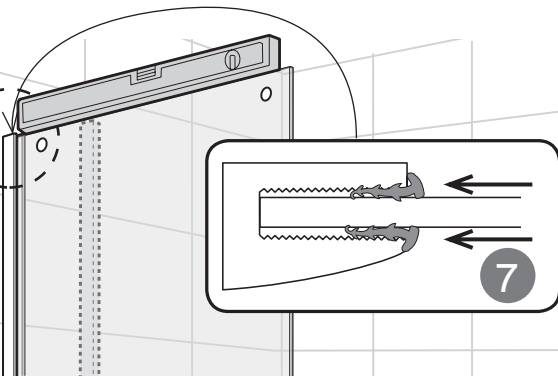

# Exploded View:

Drawing Nr.	Art Nr.	Description	Unit
1	9130-A	Frost DV front cover connector	pc
2		Gasket for connector	pc
3		Connector fixing screw	pc
4		Frost DV bar connector	pc
5		Allen key	pc
6	9130-B	Frost DV back cover connector	set
7	9130-C	Profile fixing gasket	pc
8	9130-D	ST4x35mm screw	pc
9		Plastic wall plugs	pc
10		Rubber spacer	pc
11		Plastic cover on bottom profile	pc
12	9130-E	Frost DV omega gasket	pc
13		Frost DV bottom profile	pc
14	9130-F	1.2m Aluminum bar	pc
15	9130-G	Wall profile	pc
16	9130-H	Glass clip set	set

**Measurement:**

Model	A	B
70	651mm	700mm
80	751mm	800mm
90	851mm	900mm

3

4

5

6

7

8