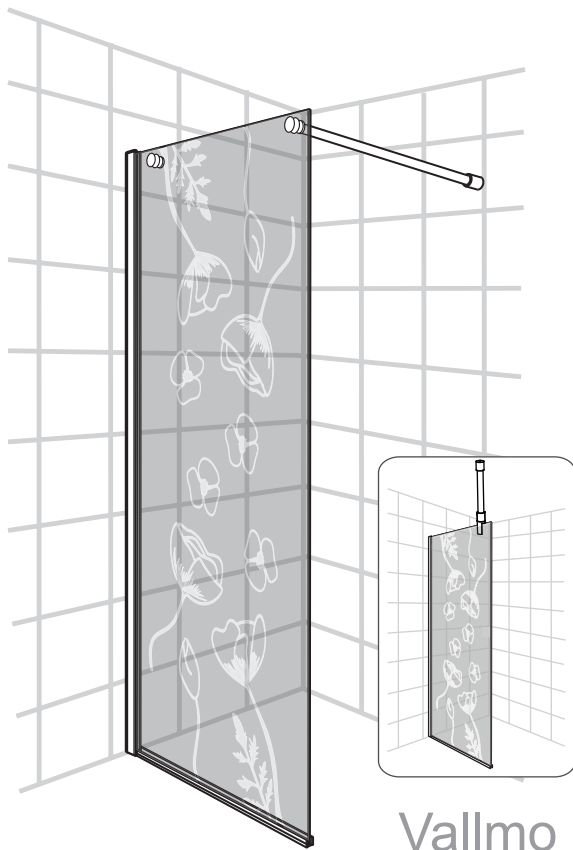

Vallmo

Frost DV