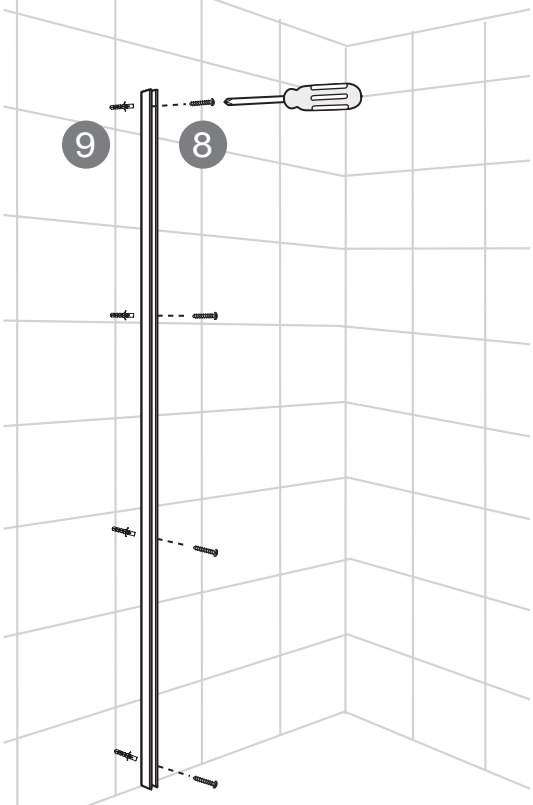

# Exploded View:

Drawing Nr.	Art Nr.	Description	Unit
1	9130-A	Frost DV front cover connector	pc
2		Gasket for connector	pc
3		Connector fixing screw	pc
4		Frost DV bar connector	pc
5		Allen key	pc
6	9130-B	Frost DV back cover connector	set
7	9130-C	Profile fixing gasket	pc
8	9130-D	ST4x35mm screw	pc
9		Plastic wall plugs	pc
10		Rubber spacer	pc
11		Plastic cover on bottom profile	pc
12	9130-E	Frost DV omega gasket	pc
13		Frost DV bottom profile	pc
14	9130-F	1.2m Aluminum bar	pc
15	9130-G	Wall profile	pc
16	9130-H	Glass clip set	set

**Measurement:**

Model	A	B
70	651mm	700mm
80	751mm	800mm
90	851mm	900mm

3

4

5

6

7

8