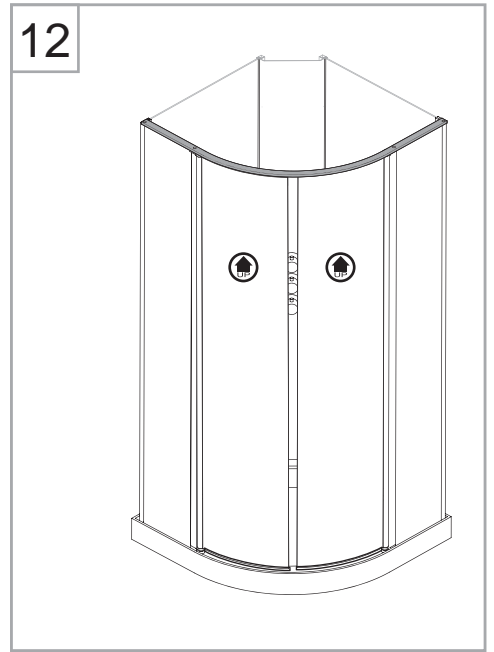

NORO

WAVE

Getting Start:

	<p>This product fulfils the EN14428 standard</p>		<p>Goggles are recommended to protect the eyes</p>
	<p>All glass used are tempered security glass</p>		<p>Caution: Always Handle Glass With Care! Always protect the edges and corners of the glass when assembling.</p>
	<p>2 people are recommended to assemble this shower enclosure</p>		<p>Gloves are recommended to prevent slippery on glass</p>

Tools Needed:

Accessories Bags:

Measurement:

Model	A	B	C
90x90	900mm	2030mm	2150 - 2450mm

Exploded View:

Exploded View:

Drawing Nr.	Art Nr.	Description	Unit
1	9473-A	ST4x35mm screw	set
2		ST4x10mm screw	
3		ST4x30mm screw	
4		ST4x35mm screw (tapered)	
5		Screw cover (Transparent & White)	
6		M6 tray corner screw	
7		M6 rail profile screw	
8		N2 allen key	
9		N3 allen key	
10		N5 allen key	
11		Drill bit (3.2mm)	
12	9473-B	Gasket on back panel	set
13		Gasket on side panel	
14	9473-C	18mm bottom gasket (1.0m)	pc
15	9473-D	Magnetic gasket	pair
16	9473-E	Hinge set with screw	set
17	9473-F	Rainforest LED shower head	pc
18	9473-G	Overhead shower bar	pc
19	9473-H	Shower bar bracket	set
20	9473-I	150cm shower hose	pc
21	9473-J	Shower head	pc
22	9473-K	Water outlet for shower head	pc
23	9145-F	NORO stainless steel handle	set
24	9473-L	Drainage cover	pc
25	9473-M	Ø32mm drainage pipe	set
26	9473-N	Drainage set	set
27	9473-O	Tray feet	pc
28	9473-P	Marble tray	pc
29	9473-Q	Back panel with white alu profile	pc
	9473-R	Back panel with matt silver profile	pc
30	9473-S	Side Panel with white alu profile	pc
	9473-T	Side Panel with matt silver profile	pc
31	9473-U	Door with white alu profile	pc
	9473-V	Door with matt silver profile	pc
32	9473-W	Thermostatic mixer (WAVE & AVANTI)	pc
33	9473-X	White alu profile column	pc
	9473-Y	Matt silver profile column	pc
34	9473-Z	PVC hoses (longer & shorter)	set
35	9473-AA	Hinge profile (white silver)	pc
	9473-AB	Hinge profile (matt silver)	pc
36	9473-AC	Rail profile (white silver)	pc
	9473-AD	Rail profile (matt silver)	pc