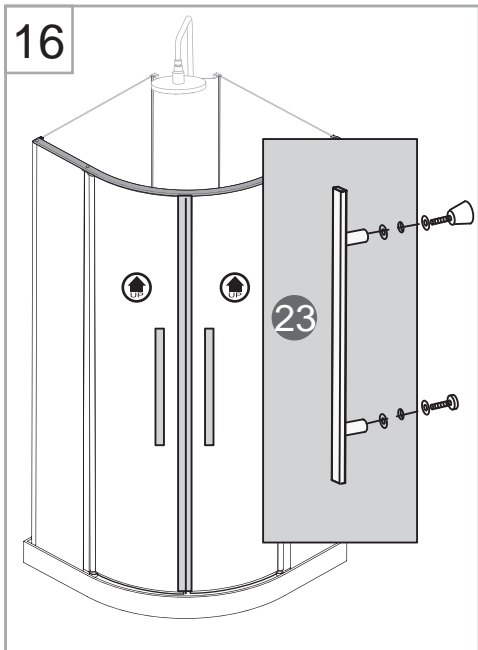

NORO

WAVE

Getting Start:

	<p>This product fulfils the EN14428 standard</p>		<p>Goggles are recommended to protect the eyes</p>
	<p>All glass used are tempered security glass</p>		<p>Caution: Always Handle Glass With Care! Always protect the edges and corners of the glass when assembling.</p>
	<p>2 people are recommended to assemble this shower enclosure</p>		<p>Gloves are recommended to prevent slippery on glass</p>

Tools Needed:

Accessories Bags:

Measurement:

Model	A	B	C
90x90	900mm	2030mm	2150 - 2450mm

Exploded View:

Exploded View:

Drawing Nr.	Art Nr.	Description	Unit
1	9473-A	ST4x35mm screw	set
2		ST4x10mm screw	
3		ST4x30mm screw	
4		ST4x35mm screw (tapered)	
5		Screw cover (Transparent & White)	
6		M6 tray corner screw	
7		M6 rail profile screw	
8		N2 allen key	
9		N3 allen key	
10		N5 allen key	
11		Drill bit (3.2mm)	
12	9473-B	Gasket on back panel	set
13		Gasket on side panel	
14	9473-C	18mm bottom gasket (1.0m)	pc
15	9473-D	Magnetic gasket	pair
16	9473-E	Hinge set with screw	set
17	9473-F	Rainforest LED shower head	pc
18	9473-G	Overhead shower bar	pc
19	9473-H	Shower bar bracket	set
20	9473-I	150cm shower hose	pc
21	9473-J	Shower head	pc
22	9473-K	Water outlet for shower head	pc
23	9145-F	NORO stainless steel handle	set
24	9473-L	Drainage cover	pc
25	9473-M	Ø32mm drainage pipe	set
26	9473-N	Drainage set	set
27	9473-O	Tray feet	pc
28	9473-P	Marble tray	pc
29	9473-Q	Back panel with white alu profile	pc
	9473-R	Back panel with matt silver profile	pc
30	9473-S	Side Panel with white alu profile	pc
	9473-T	Side Panel with matt silver profile	pc
31	9473-U	Door with white alu profile	pc
	9473-V	Door with matt silver profile	pc
32	9473-W	Thermostatic mixer (WAVE & AVANTI)	pc
33	9473-X	White alu profile column	pc
	9473-Y	Matt silver profile column	pc
34	9473-Z	PVC hoses (longer & shorter)	set
35	9473-AA	Hinge profile (white silver)	pc
	9473-AB	Hinge profile (matt silver)	pc
36	9473-AC	Rail profile (white silver)	pc
	9473-AD	Rail profile (matt silver)	pc