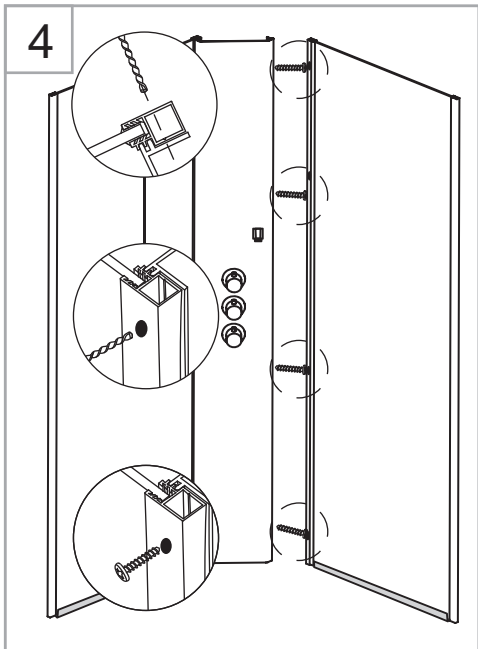

NORO

WAVE

Getting Start:

	<p>This product fulfils the EN14428 standard</p>		<p>Goggles are recommended to protect the eyes</p>
	<p>All glass used are tempered security glass</p>		<p>Caution: Always Handle Glass With Care! Always protect the edges and corners of the glass when assembling.</p>
	<p>2 people are recommended to assemble this shower enclosure</p>		<p>Gloves are recommended to prevent slippery on glass</p>

Tools Needed:

Accessories Bags:

Measurement:

Model	A	B	C
90x90	900mm	2030mm	2150 - 2450mm

Exploded View:

Exploded View:

Drawing Nr.	Art Nr.	Description	Unit
1	9473-A	ST4x35mm screw	set
2		ST4x10mm screw	
3		ST4x30mm screw	
4		ST4x35mm screw (tapered)	
5		Screw cover (Transparent & White)	
6		M6 tray corner screw	
7		M6 rail profile screw	
8		N2 allen key	
9		N3 allen key	
10		N5 allen key	
11		Drill bit (3.2mm)	
12	9473-B	Gasket on back panel	set
13		Gasket on side panel	
14	9473-C	18mm bottom gasket (1.0m)	pc
15	9473-D	Magnetic gasket	pair
16	9473-E	Hinge set with screw	set
17	9473-F	Rainforest LED shower head	pc
18	9473-G	Overhead shower bar	pc
19	9473-H	Shower bar bracket	set
20	9473-I	150cm shower hose	pc
21	9473-J	Shower head	pc
22	9473-K	Water outlet for shower head	pc
23	9145-F	NORO stainless steel handle	set
24	9473-L	Drainage cover	pc
25	9473-M	Ø32mm drainage pipe	set
26	9473-N	Drainage set	set
27	9473-O	Tray feet	pc
28	9473-P	Marble tray	pc
29	9473-Q	Back panel with white alu profile	pc
	9473-R	Back panel with matt silver profile	pc
30	9473-S	Side Panel with white alu profile	pc
	9473-T	Side Panel with matt silver profile	pc
31	9473-U	Door with white alu profile	pc
	9473-V	Door with matt silver profile	pc
32	9473-W	Thermostatic mixer (WAVE & AVANTI)	pc
33	9473-X	White alu profile column	pc
	9473-Y	Matt silver profile column	pc
34	9473-Z	PVC hoses (longer & shorter)	set
35	9473-AA	Hinge profile (white silver)	pc
	9473-AB	Hinge profile (matt silver)	pc
36	9473-AC	Rail profile (white silver)	pc
	9473-AD	Rail profile (matt silver)	pc