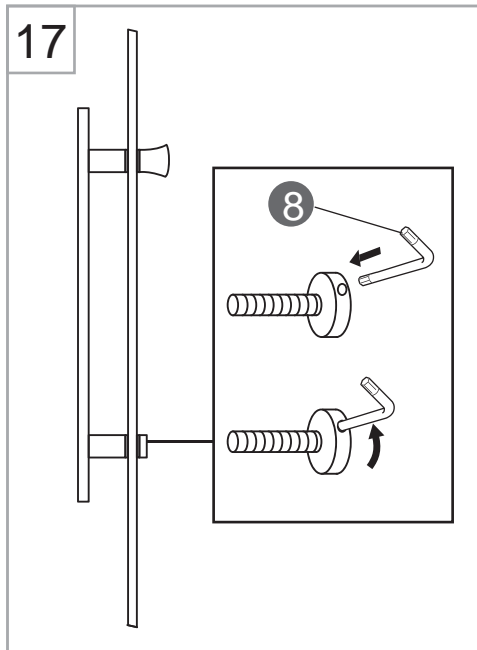

NORO

WAVE

Getting Start:

	<p>This product fulfils the EN14428 standard</p>		<p>Goggles are recommended to protect the eyes</p>
	<p>All glass used are tempered security glass</p>		<p>Caution: Always Handle Glass With Care! Always protect the edges and corners of the glass when assembling.</p>
	<p>2 people are recommended to assemble this shower enclosure</p>		<p>Gloves are recommended to prevent slippery on glass</p>

Tools Needed:

Accessories Bags:

Measurement:

Model	A	B	C
90x90	900mm	2030mm	2150 - 2450mm

Exploded View:

Exploded View:

Drawing Nr.	Art Nr.	Description	Unit
1	9473-A	ST4x35mm screw	set
2		ST4x10mm screw	
3		ST4x30mm screw	
4		ST4x35mm screw (tapered)	
5		Screw cover (Transparent & White)	
6		M6 tray corner screw	
7		M6 rail profile screw	
8		N2 allen key	
9		N3 allen key	
10		N5 allen key	
11		Drill bit (3.2mm)	
12	9473-B	Gasket on back panel	set
13		Gasket on side panel	
14	9473-C	18mm bottom gasket (1.0m)	pc
15	9473-D	Magnetic gasket	pair
16	9473-E	Hinge set with screw	set
17	9473-F	Rainforest LED shower head	pc
18	9473-G	Overhead shower bar	pc
19	9473-H	Shower bar bracket	set
20	9473-I	150cm shower hose	pc
21	9473-J	Shower head	pc
22	9473-K	Water outlet for shower head	pc
23	9145-F	NORO stainless steel handle	set
24	9473-L	Drainage cover	pc
25	9473-M	Ø32mm drainage pipe	set
26	9473-N	Drainage set	set
27	9473-O	Tray feet	pc
28	9473-P	Marble tray	pc
29	9473-Q	Back panel with white alu profile	pc
	9473-R	Back panel with matt silver profile	pc
30	9473-S	Side Panel with white alu profile	pc
	9473-T	Side Panel with matt silver profile	pc
31	9473-U	Door with white alu profile	pc
	9473-V	Door with matt silver profile	pc
32	9473-W	Thermostatic mixer (WAVE & AVANTI)	pc
33	9473-X	White alu profile column	pc
	9473-Y	Matt silver profile column	pc
34	9473-Z	PVC hoses (longer & shorter)	set
35	9473-AA	Hinge profile (white silver)	pc
	9473-AB	Hinge profile (matt silver)	pc
36	9473-AC	Rail profile (white silver)	pc
	9473-AD	Rail profile (matt silver)	pc