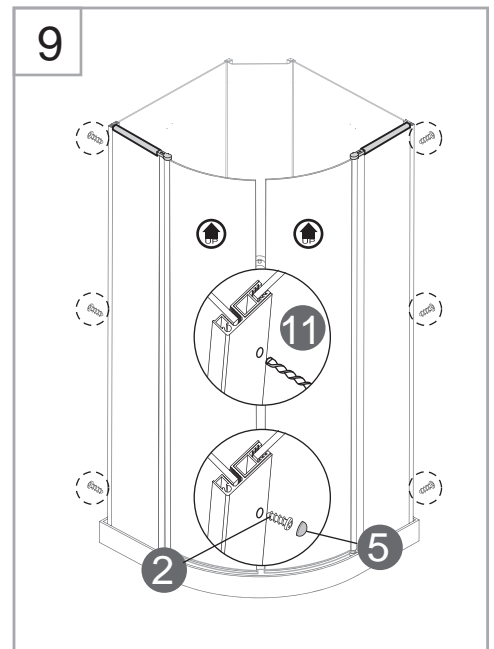

NORO

WAVE

Getting Start:

	<p>This product fulfils the EN14428 standard</p>		<p>Goggles are recommended to protect the eyes</p>
	<p>All glass used are tempered security glass</p>		<p>Caution: Always Handle Glass With Care! Always protect the edges and corners of the glass when assembling.</p>
	<p>2 people are recommended to assemble this shower enclosure</p>		<p>Gloves are recommended to prevent slippery on glass</p>

Tools Needed:

Accessories Bags:

Measurement:

Model	A	B	C
90x90	900mm	2030mm	2150 - 2450mm

Exploded View:

Exploded View:

Drawing Nr.	Art Nr.	Description	Unit
1	9473-A	ST4x35mm screw	set
2		ST4x10mm screw	
3		ST4x30mm screw	
4		ST4x35mm screw (tapered)	
5		Screw cover (Transparent & White)	
6		M6 tray corner screw	
7		M6 rail profile screw	
8		N2 allen key	
9		N3 allen key	
10		N5 allen key	
11		Drill bit (3.2mm)	
12	9473-B	Gasket on back panel	set
13		Gasket on side panel	
14	9473-C	18mm bottom gasket (1.0m)	pc
15	9473-D	Magnetic gasket	pair
16	9473-E	Hinge set with screw	set
17	9473-F	Rainforest LED shower head	pc
18	9473-G	Overhead shower bar	pc
19	9473-H	Shower bar bracket	set
20	9473-I	150cm shower hose	pc
21	9473-J	Shower head	pc
22	9473-K	Water outlet for shower head	pc
23	9145-F	NORO stainless steel handle	set
24	9473-L	Drainage cover	pc
25	9473-M	Ø32mm drainage pipe	set
26	9473-N	Drainage set	set
27	9473-O	Tray feet	pc
28	9473-P	Marble tray	pc
29	9473-Q	Back panel with white alu profile	pc
	9473-R	Back panel with matt silver profile	pc
30	9473-S	Side Panel with white alu profile	pc
	9473-T	Side Panel with matt silver profile	pc
31	9473-U	Door with white alu profile	pc
	9473-V	Door with matt silver profile	pc
32	9473-W	Thermostatic mixer (WAVE & AVANTI)	pc
33	9473-X	White alu profile column	pc
	9473-Y	Matt silver profile column	pc
34	9473-Z	PVC hoses (longer & shorter)	set
35	9473-AA	Hinge profile (white silver)	pc
	9473-AB	Hinge profile (matt silver)	pc
36	9473-AC	Rail profile (white silver)	pc
	9473-AD	Rail profile (matt silver)	pc