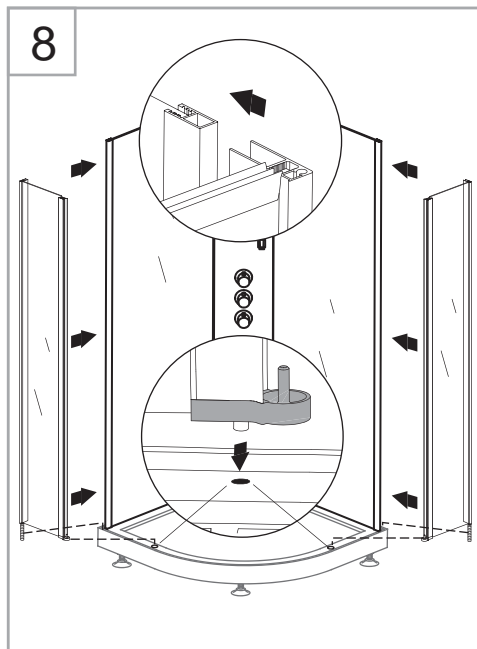

NORO

WAVE

Getting Start:

	<p>This product fulfils the EN14428 standard</p>		<p>Goggles are recommended to protect the eyes</p>
	<p>All glass used are tempered security glass</p>		<p>Caution: Always Handle Glass With Care! Always protect the edges and corners of the glass when assembling.</p>
	<p>2 people are recommended to assemble this shower enclosure</p>		<p>Gloves are recommended to prevent slippery on glass</p>

Tools Needed:

Accessories Bags:

Measurement:

Model	A	B	C
90x90	900mm	2030mm	2150 - 2450mm

Exploded View:

Exploded View:

Drawing Nr.	Art Nr.	Description	Unit
1	9473-A	ST4x35mm screw	set
2		ST4x10mm screw	
3		ST4x30mm screw	
4		ST4x35mm screw (tapered)	
5		Screw cover (Transparent & White)	
6		M6 tray corner screw	
7		M6 rail profile screw	
8		N2 allen key	
9		N3 allen key	
10		N5 allen key	
11		Drill bit (3.2mm)	
12	9473-B	Gasket on back panel	set
13		Gasket on side panel	
14	9473-C	18mm bottom gasket (1.0m)	pc
15	9473-D	Magnetic gasket	pair
16	9473-E	Hinge set with screw	set
17	9473-F	Rainforest LED shower head	pc
18	9473-G	Overhead shower bar	pc
19	9473-H	Shower bar bracket	set
20	9473-I	150cm shower hose	pc
21	9473-J	Shower head	pc
22	9473-K	Water outlet for shower head	pc
23	9145-F	NORO stainless steel handle	set
24	9473-L	Drainage cover	pc
25	9473-M	Ø32mm drainage pipe	set
26	9473-N	Drainage set	set
27	9473-O	Tray feet	pc
28	9473-P	Marble tray	pc
29	9473-Q	Back panel with white alu profile	pc
	9473-R	Back panel with matt silver profile	pc
30	9473-S	Side Panel with white alu profile	pc
	9473-T	Side Panel with matt silver profile	pc
31	9473-U	Door with white alu profile	pc
	9473-V	Door with matt silver profile	pc
32	9473-W	Thermostatic mixer (WAVE & AVANTI)	pc
33	9473-X	White alu profile column	pc
	9473-Y	Matt silver profile column	pc
34	9473-Z	PVC hoses (longer & shorter)	set
35	9473-AA	Hinge profile (white silver)	pc
	9473-AB	Hinge profile (matt silver)	pc
36	9473-AC	Rail profile (white silver)	pc
	9473-AD	Rail profile (matt silver)	pc