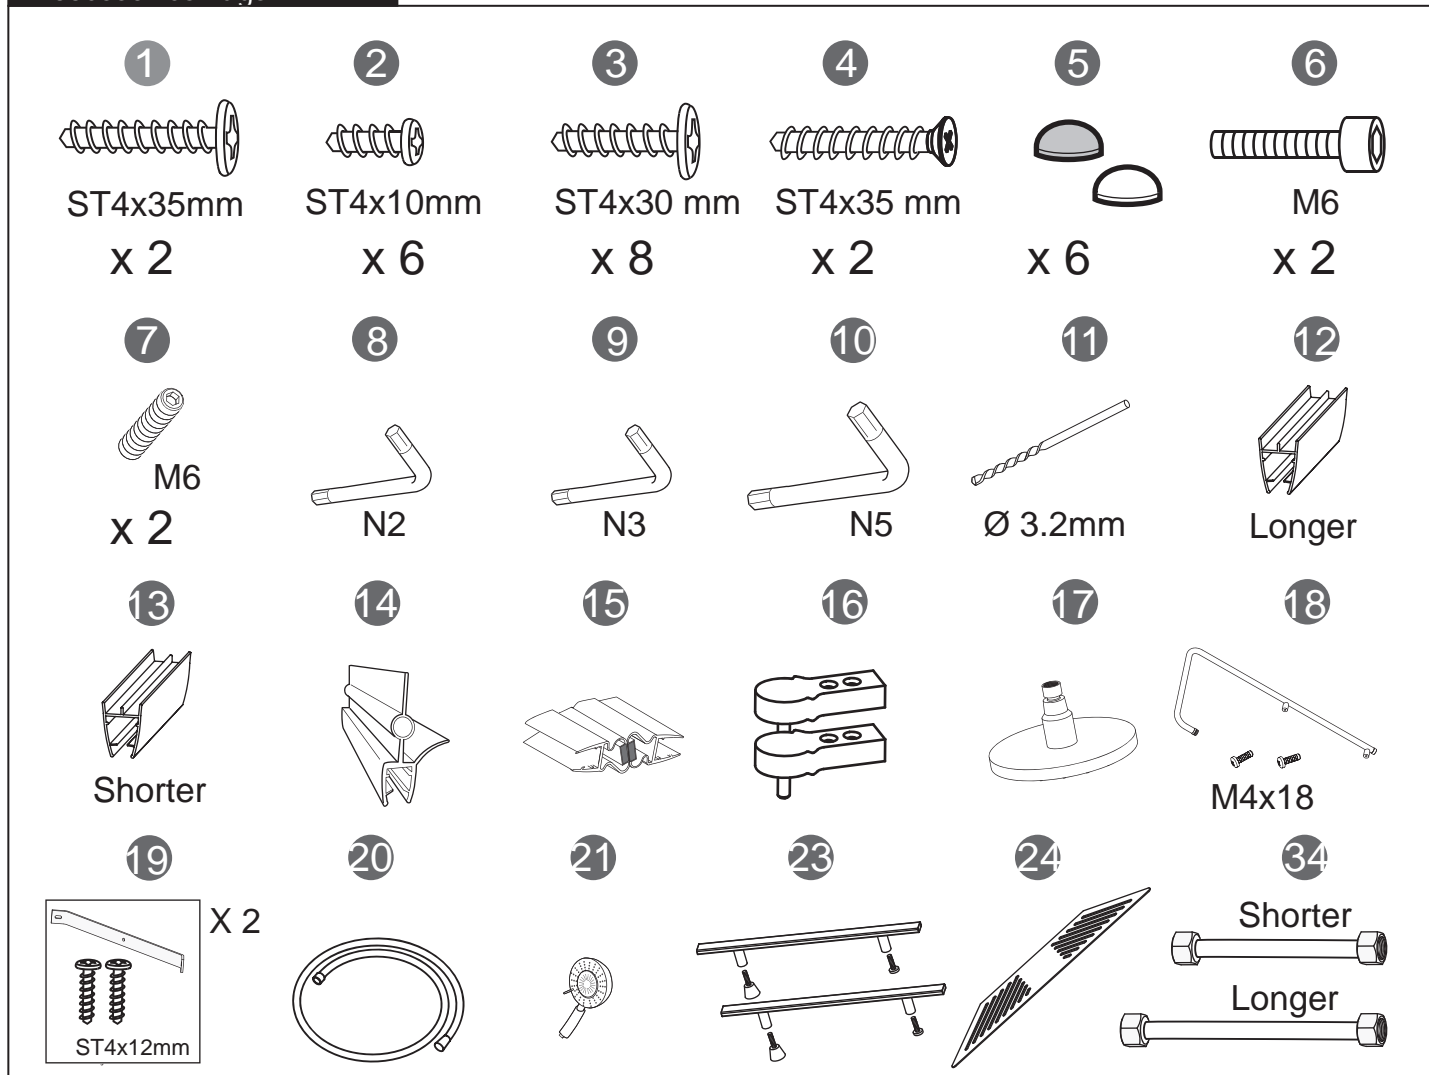

NORO

WAVE

Getting Start:

	<p>This product fulfils the EN14428 standard</p>		<p>Goggles are recommended to protect the eyes</p>
	<p>All glass used are tempered security glass</p>		<p>Caution: Always Handle Glass With Care! Always protect the edges and corners of the glass when assembling.</p>
	<p>2 people are recommended to assemble this shower enclosure</p>		<p>Gloves are recommended to prevent slippery on glass</p>

Tools Needed:

Accessories Bags:

Measurement:

Model	A	B	C
90x90	900mm	2030mm	2150 - 2450mm

Exploded View:

Exploded View:

Drawing Nr.	Art Nr.	Description	Unit
1	9473-A	ST4x35mm screw	set
2		ST4x10mm screw	
3		ST4x30mm screw	
4		ST4x35mm screw (tapered)	
5		Screw cover (Transparent & White)	
6		M6 tray corner screw	
7		M6 rail profile screw	
8		N2 allen key	
9		N3 allen key	
10		N5 allen key	
11		Drill bit (3.2mm)	
12	9473-B	Gasket on back panel	set
13		Gasket on side panel	
14	9473-C	18mm bottom gasket (1.0m)	pc
15	9473-D	Magnetic gasket	pair
16	9473-E	Hinge set with screw	set
17	9473-F	Rainforest LED shower head	pc
18	9473-G	Overhead shower bar	pc
19	9473-H	Shower bar bracket	set
20	9473-I	150cm shower hose	pc
21	9473-J	Shower head	pc
22	9473-K	Water outlet for shower head	pc
23	9145-F	NORO stainless steel handle	set
24	9473-L	Drainage cover	pc
25	9473-M	Ø32mm drainage pipe	set
26	9473-N	Drainage set	set
27	9473-O	Tray feet	pc
28	9473-P	Marble tray	pc
29	9473-Q	Back panel with white alu profile	pc
	9473-R	Back panel with matt silver profile	pc
30	9473-S	Side Panel with white alu profile	pc
	9473-T	Side Panel with matt silver profile	pc
31	9473-U	Door with white alu profile	pc
	9473-V	Door with matt silver profile	pc
32	9473-W	Thermostatic mixer (WAVE & AVANTI)	pc
33	9473-X	White alu profile column	pc
	9473-Y	Matt silver profile column	pc
34	9473-Z	PVC hoses (longer & shorter)	set
35	9473-AA	Hinge profile (white silver)	pc
	9473-AB	Hinge profile (matt silver)	pc
36	9473-AC	Rail profile (white silver)	pc
	9473-AD	Rail profile (matt silver)	pc