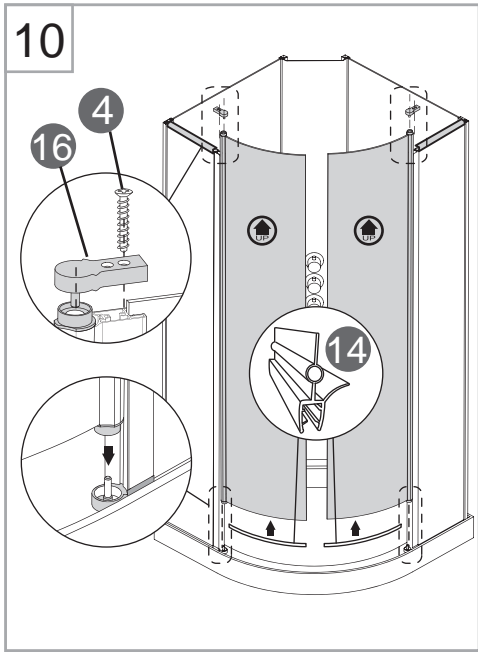

NORO

WAVE

Getting Start:

	<p>This product fulfils the EN14428 standard</p>		<p>Goggles are recommended to protect the eyes</p>
	<p>All glass used are tempered security glass</p>		<p>Caution: Always Handle Glass With Care! Always protect the edges and corners of the glass when assembling.</p>
	<p>2 people are recommended to assemble this shower enclosure</p>		<p>Gloves are recommended to prevent slippery on glass</p>

Tools Needed:

Accessories Bags:

Measurement:

Model	A	B	C
90x90	900mm	2030mm	2150 - 2450mm

Exploded View:

Exploded View:

Drawing Nr.	Art Nr.	Description	Unit
1	9473-A	ST4x35mm screw	set
2		ST4x10mm screw	
3		ST4x30mm screw	
4		ST4x35mm screw (tapered)	
5		Screw cover (Transparent & White)	
6		M6 tray corner screw	
7		M6 rail profile screw	
8		N2 allen key	
9		N3 allen key	
10		N5 allen key	
11		Drill bit (3.2mm)	
12	9473-B	Gasket on back panel	set
13		Gasket on side panel	
14	9473-C	18mm bottom gasket (1.0m)	pc
15	9473-D	Magnetic gasket	pair
16	9473-E	Hinge set with screw	set
17	9473-F	Rainforest LED shower head	pc
18	9473-G	Overhead shower bar	pc
19	9473-H	Shower bar bracket	set
20	9473-I	150cm shower hose	pc
21	9473-J	Shower head	pc
22	9473-K	Water outlet for shower head	pc
23	9145-F	NORO stainless steel handle	set
24	9473-L	Drainage cover	pc
25	9473-M	Ø32mm drainage pipe	set
26	9473-N	Drainage set	set
27	9473-O	Tray feet	pc
28	9473-P	Marble tray	pc
29	9473-Q	Back panel with white alu profile	pc
	9473-R	Back panel with matt silver profile	pc
30	9473-S	Side Panel with white alu profile	pc
	9473-T	Side Panel with matt silver profile	pc
31	9473-U	Door with white alu profile	pc
	9473-V	Door with matt silver profile	pc
32	9473-W	Thermostatic mixer (WAVE & AVANTI)	pc
33	9473-X	White alu profile column	pc
	9473-Y	Matt silver profile column	pc
34	9473-Z	PVC hoses (longer & shorter)	set
35	9473-AA	Hinge profile (white silver)	pc
	9473-AB	Hinge profile (matt silver)	pc
36	9473-AC	Rail profile (white silver)	pc
	9473-AD	Rail profile (matt silver)	pc