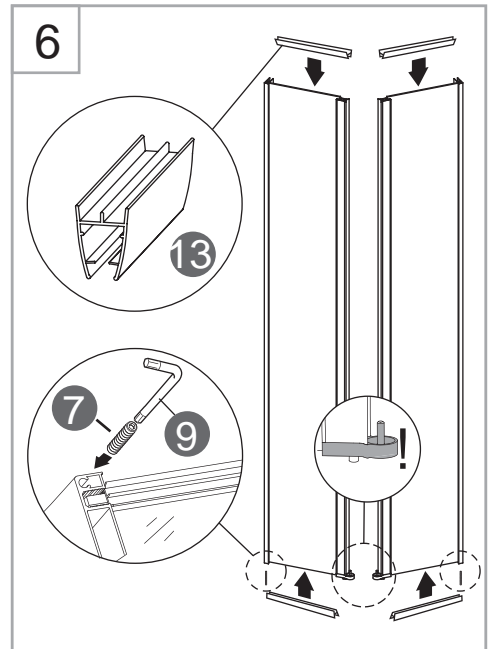

NORO

WAVE

Getting Start:

	<p>This product fulfils the EN14428 standard</p>		<p>Goggles are recommended to protect the eyes</p>
	<p>All glass used are tempered security glass</p>		<p>Caution: Always Handle Glass With Care! Always protect the edges and corners of the glass when assembling.</p>
	<p>2 people are recommended to assemble this shower enclosure</p>		<p>Gloves are recommended to prevent slippery on glass</p>

Tools Needed:

Accessories Bags:

Measurement:

Model	A	B	C
90x90	900mm	2030mm	2150 - 2450mm

Exploded View:

Exploded View:

Drawing Nr.	Art Nr.	Description	Unit
1	9473-A	ST4x35mm screw	set
2		ST4x10mm screw	
3		ST4x30mm screw	
4		ST4x35mm screw (tapered)	
5		Screw cover (Transparent & White)	
6		M6 tray corner screw	
7		M6 rail profile screw	
8		N2 allen key	
9		N3 allen key	
10		N5 allen key	
11		Drill bit (3.2mm)	
12	9473-B	Gasket on back panel	set
13		Gasket on side panel	
14	9473-C	18mm bottom gasket (1.0m)	pc
15	9473-D	Magnetic gasket	pair
16	9473-E	Hinge set with screw	set
17	9473-F	Rainforest LED shower head	pc
18	9473-G	Overhead shower bar	pc
19	9473-H	Shower bar bracket	set
20	9473-I	150cm shower hose	pc
21	9473-J	Shower head	pc
22	9473-K	Water outlet for shower head	pc
23	9145-F	NORO stainless steel handle	set
24	9473-L	Drainage cover	pc
25	9473-M	Ø32mm drainage pipe	set
26	9473-N	Drainage set	set
27	9473-O	Tray feet	pc
28	9473-P	Marble tray	pc
29	9473-Q	Back panel with white alu profile	pc
	9473-R	Back panel with matt silver profile	pc
30	9473-S	Side Panel with white alu profile	pc
	9473-T	Side Panel with matt silver profile	pc
31	9473-U	Door with white alu profile	pc
	9473-V	Door with matt silver profile	pc
32	9473-W	Thermostatic mixer (WAVE & AVANTI)	pc
33	9473-X	White alu profile column	pc
	9473-Y	Matt silver profile column	pc
34	9473-Z	PVC hoses (longer & shorter)	set
35	9473-AA	Hinge profile (white silver)	pc
	9473-AB	Hinge profile (matt silver)	pc
36	9473-AC	Rail profile (white silver)	pc
	9473-AD	Rail profile (matt silver)	pc