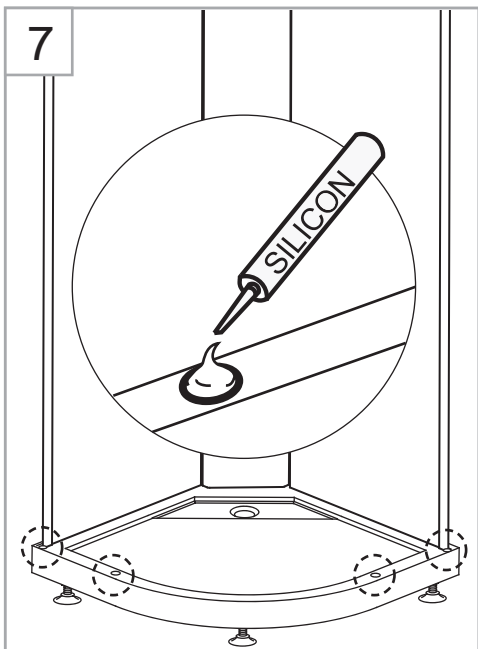

NORO

WAVE

Getting Start:

	<p>This product fulfils the EN14428 standard</p>		<p>Goggles are recommended to protect the eyes</p>
	<p>All glass used are tempered security glass</p>		<p>Caution: Always Handle Glass With Care! Always protect the edges and corners of the glass when assembling.</p>
	<p>2 people are recommended to assemble this shower enclosure</p>		<p>Gloves are recommended to prevent slippery on glass</p>

Tools Needed:

Accessories Bags:

Measurement:

Model	A	B	C
90x90	900mm	2030mm	2150 - 2450mm

Exploded View:

Exploded View:

Drawing Nr.	Art Nr.	Description	Unit
1	9473-A	ST4x35mm screw	set
2		ST4x10mm screw	
3		ST4x30mm screw	
4		ST4x35mm screw (tapered)	
5		Screw cover (Transparent & White)	
6		M6 tray corner screw	
7		M6 rail profile screw	
8		N2 allen key	
9		N3 allen key	
10		N5 allen key	
11		Drill bit (3.2mm)	
12	9473-B	Gasket on back panel	set
13		Gasket on side panel	
14	9473-C	18mm bottom gasket (1.0m)	pc
15	9473-D	Magnetic gasket	pair
16	9473-E	Hinge set with screw	set
17	9473-F	Rainforest LED shower head	pc
18	9473-G	Overhead shower bar	pc
19	9473-H	Shower bar bracket	set
20	9473-I	150cm shower hose	pc
21	9473-J	Shower head	pc
22	9473-K	Water outlet for shower head	pc
23	9145-F	NORO stainless steel handle	set
24	9473-L	Drainage cover	pc
25	9473-M	Ø32mm drainage pipe	set
26	9473-N	Drainage set	set
27	9473-O	Tray feet	pc
28	9473-P	Marble tray	pc
29	9473-Q	Back panel with white alu profile	pc
	9473-R	Back panel with matt silver profile	pc
30	9473-S	Side Panel with white alu profile	pc
	9473-T	Side Panel with matt silver profile	pc
31	9473-U	Door with white alu profile	pc
	9473-V	Door with matt silver profile	pc
32	9473-W	Thermostatic mixer (WAVE & AVANTI)	pc
33	9473-X	White alu profile column	pc
	9473-Y	Matt silver profile column	pc
34	9473-Z	PVC hoses (longer & shorter)	set
35	9473-AA	Hinge profile (white silver)	pc
	9473-AB	Hinge profile (matt silver)	pc
36	9473-AC	Rail profile (white silver)	pc
	9473-AD	Rail profile (matt silver)	pc