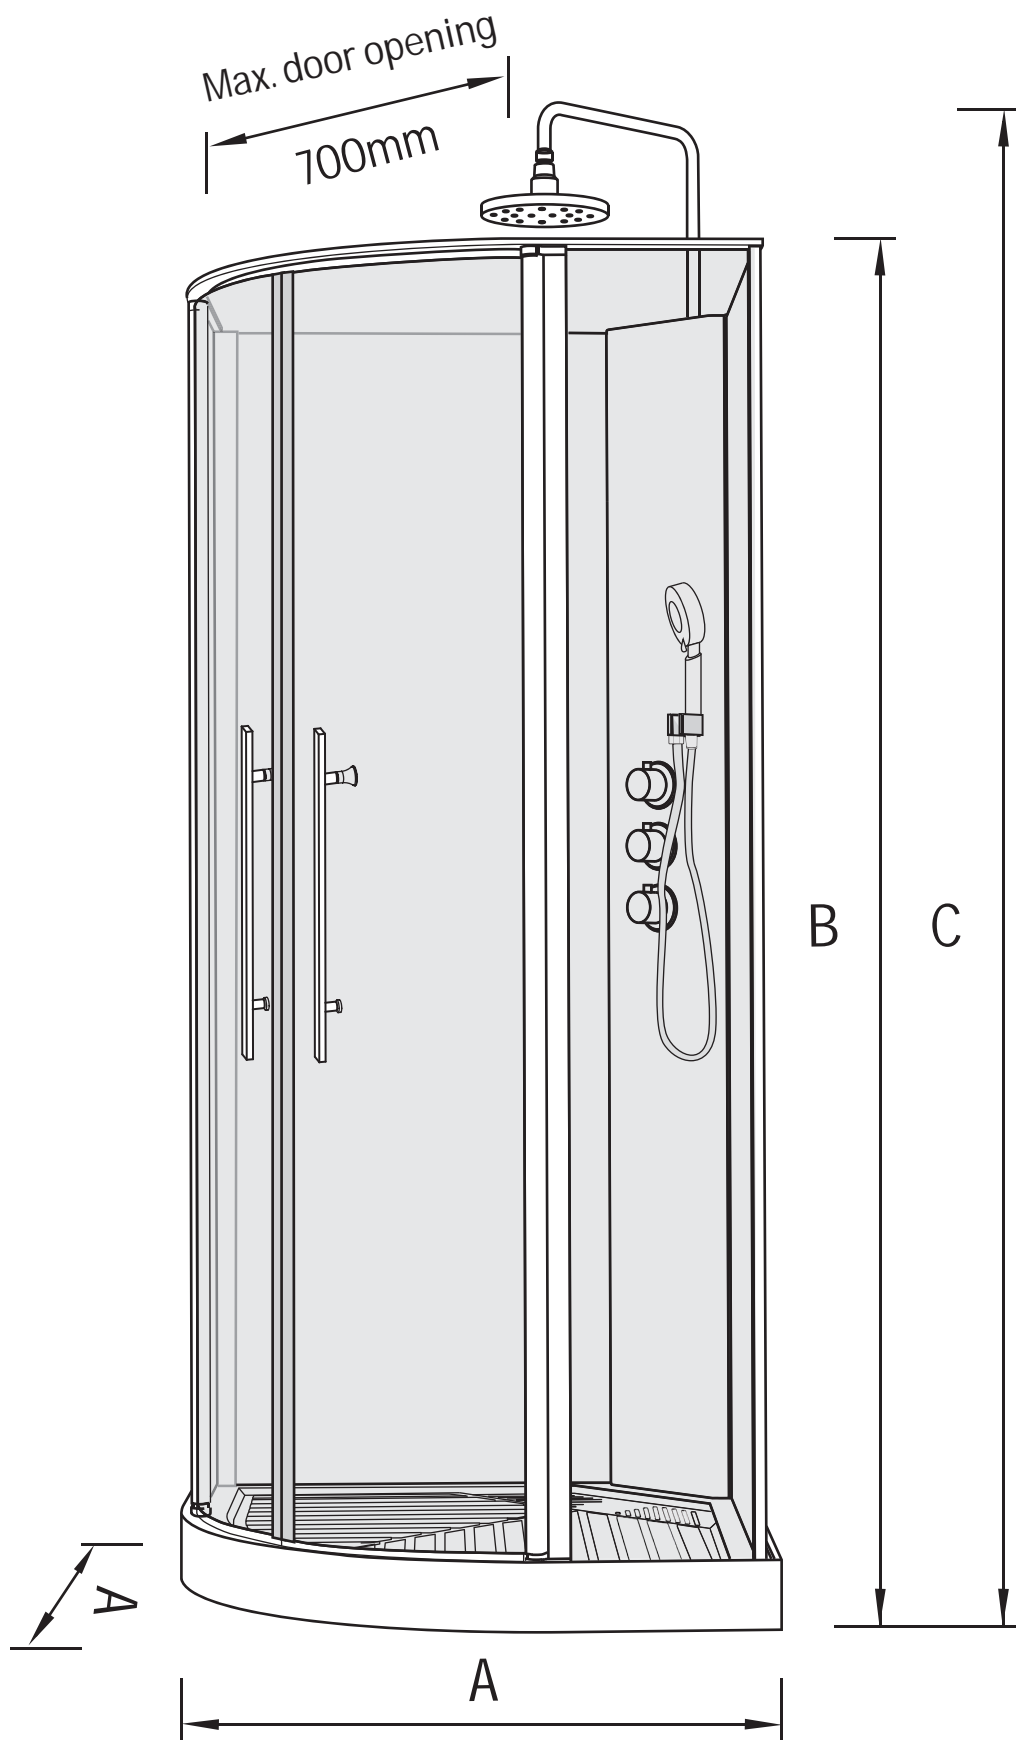

NORO

WAVE

Getting Start:

	<p>This product fulfils the EN14428 standard</p>		<p>Goggles are recommended to protect the eyes</p>
	<p>All glass used are tempered security glass</p>		<p>Caution: Always Handle Glass With Care! Always protect the edges and corners of the glass when assembling.</p>
	<p>2 people are recommended to assemble this shower enclosure</p>		<p>Gloves are recommended to prevent slippery on glass</p>

Tools Needed:

Accessories Bags:

Measurement:

Model	A	B	C
90x90	900mm	2030mm	2150 - 2450mm

Exploded View:

Exploded View:

Drawing Nr.	Art Nr.	Description	Unit
1	9473-A	ST4x35mm screw	set
2		ST4x10mm screw	
3		ST4x30mm screw	
4		ST4x35mm screw (tapered)	
5		Screw cover (Transparent & White)	
6		M6 tray corner screw	
7		M6 rail profile screw	
8		N2 allen key	
9		N3 allen key	
10		N5 allen key	
11		Drill bit (3.2mm)	
12	9473-B	Gasket on back panel	set
13		Gasket on side panel	
14	9473-C	18mm bottom gasket (1.0m)	pc
15	9473-D	Magnetic gasket	pair
16	9473-E	Hinge set with screw	set
17	9473-F	Rainforest LED shower head	pc
18	9473-G	Overhead shower bar	pc
19	9473-H	Shower bar bracket	set
20	9473-I	150cm shower hose	pc
21	9473-J	Shower head	pc
22	9473-K	Water outlet for shower head	pc
23	9145-F	NORO stainless steel handle	set
24	9473-L	Drainage cover	pc
25	9473-M	Ø32mm drainage pipe	set
26	9473-N	Drainage set	set
27	9473-O	Tray feet	pc
28	9473-P	Marble tray	pc
29	9473-Q	Back panel with white alu profile	pc
	9473-R	Back panel with matt silver profile	pc
30	9473-S	Side Panel with white alu profile	pc
	9473-T	Side Panel with matt silver profile	pc
31	9473-U	Door with white alu profile	pc
	9473-V	Door with matt silver profile	pc
32	9473-W	Thermostatic mixer (WAVE & AVANTI)	pc
33	9473-X	White alu profile column	pc
	9473-Y	Matt silver profile column	pc
34	9473-Z	PVC hoses (longer & shorter)	set
35	9473-AA	Hinge profile (white silver)	pc
	9473-AB	Hinge profile (matt silver)	pc
36	9473-AC	Rail profile (white silver)	pc
	9473-AD	Rail profile (matt silver)	pc