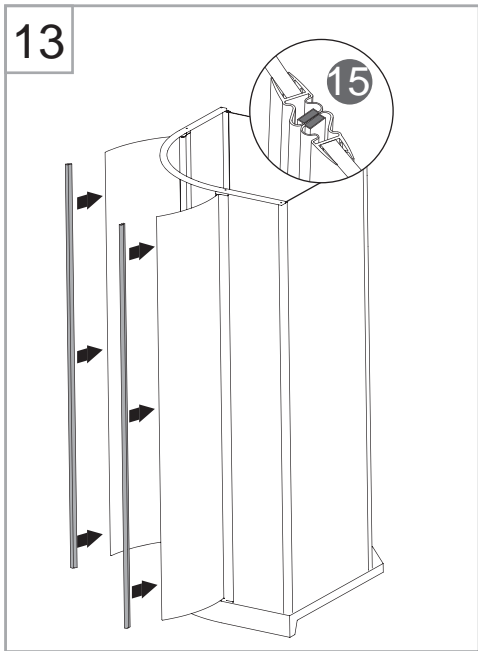

NORO

WAVE

Getting Start:

	<p>This product fulfils the EN14428 standard</p>		<p>Goggles are recommended to protect the eyes</p>
	<p>All glass used are tempered security glass</p>		<p>Caution: Always Handle Glass With Care! Always protect the edges and corners of the glass when assembling.</p>
	<p>2 people are recommended to assemble this shower enclosure</p>		<p>Gloves are recommended to prevent slippery on glass</p>

Tools Needed:

Accessories Bags:

Measurement:

Model	A	B	C
90x90	900mm	2030mm	2150 - 2450mm

Exploded View:

Exploded View:

Drawing Nr.	Art Nr.	Description	Unit
1	9473-A	ST4x35mm screw	set
2		ST4x10mm screw	
3		ST4x30mm screw	
4		ST4x35mm screw (tapered)	
5		Screw cover (Transparent & White)	
6		M6 tray corner screw	
7		M6 rail profile screw	
8		N2 allen key	
9		N3 allen key	
10		N5 allen key	
11		Drill bit (3.2mm)	
12	9473-B	Gasket on back panel	set
13		Gasket on side panel	
14	9473-C	18mm bottom gasket (1.0m)	pc
15	9473-D	Magnetic gasket	pair
16	9473-E	Hinge set with screw	set
17	9473-F	Rainforest LED shower head	pc
18	9473-G	Overhead shower bar	pc
19	9473-H	Shower bar bracket	set
20	9473-I	150cm shower hose	pc
21	9473-J	Shower head	pc
22	9473-K	Water outlet for shower head	pc
23	9145-F	NORO stainless steel handle	set
24	9473-L	Drainage cover	pc
25	9473-M	Ø32mm drainage pipe	set
26	9473-N	Drainage set	set
27	9473-O	Tray feet	pc
28	9473-P	Marble tray	pc
29	9473-Q	Back panel with white alu profile	pc
	9473-R	Back panel with matt silver profile	pc
30	9473-S	Side Panel with white alu profile	pc
	9473-T	Side Panel with matt silver profile	pc
31	9473-U	Door with white alu profile	pc
	9473-V	Door with matt silver profile	pc
32	9473-W	Thermostatic mixer (WAVE & AVANTI)	pc
33	9473-X	White alu profile column	pc
	9473-Y	Matt silver profile column	pc
34	9473-Z	PVC hoses (longer & shorter)	set
35	9473-AA	Hinge profile (white silver)	pc
	9473-AB	Hinge profile (matt silver)	pc
36	9473-AC	Rail profile (white silver)	pc
	9473-AD	Rail profile (matt silver)	pc