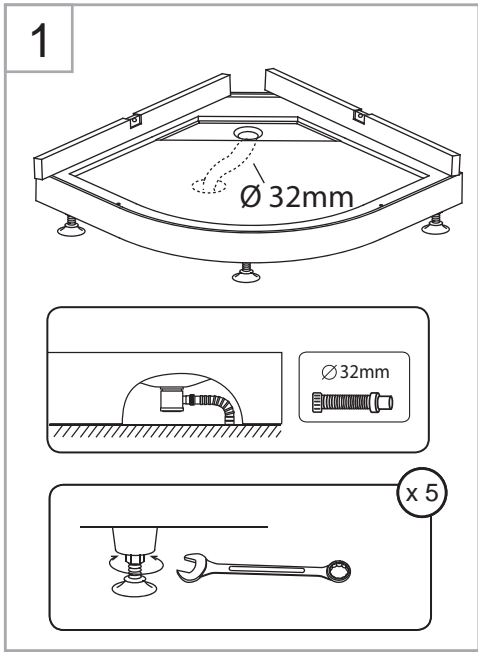

NORO

WAVE

Getting Start:

	<p>This product fulfils the EN14428 standard</p>		<p>Goggles are recommended to protect the eyes</p>
	<p>All glass used are tempered security glass</p>		<p>Caution: Always Handle Glass With Care! Always protect the edges and corners of the glass when assembling.</p>
	<p>2 people are recommended to assemble this shower enclosure</p>		<p>Gloves are recommended to prevent slippery on glass</p>

Tools Needed:

Accessories Bags:

Measurement:

Model	A	B	C
90x90	900mm	2030mm	2150 - 2450mm

Exploded View:

Exploded View:

Drawing Nr.	Art Nr.	Description	Unit
1	9473-A	ST4x35mm screw	set
2		ST4x10mm screw	
3		ST4x30mm screw	
4		ST4x35mm screw (tapered)	
5		Screw cover (Transparent & White)	
6		M6 tray corner screw	
7		M6 rail profile screw	
8		N2 allen key	
9		N3 allen key	
10		N5 allen key	
11		Drill bit (3.2mm)	
12	9473-B	Gasket on back panel	set
13		Gasket on side panel	
14	9473-C	18mm bottom gasket (1.0m)	pc
15	9473-D	Magnetic gasket	pair
16	9473-E	Hinge set with screw	set
17	9473-F	Rainforest LED shower head	pc
18	9473-G	Overhead shower bar	pc
19	9473-H	Shower bar bracket	set
20	9473-I	150cm shower hose	pc
21	9473-J	Shower head	pc
22	9473-K	Water outlet for shower head	pc
23	9145-F	NORO stainless steel handle	set
24	9473-L	Drainage cover	pc
25	9473-M	Ø32mm drainage pipe	set
26	9473-N	Drainage set	set
27	9473-O	Tray feet	pc
28	9473-P	Marble tray	pc
29	9473-Q	Back panel with white alu profile	pc
	9473-R	Back panel with matt silver profile	pc
30	9473-S	Side Panel with white alu profile	pc
	9473-T	Side Panel with matt silver profile	pc
31	9473-U	Door with white alu profile	pc
	9473-V	Door with matt silver profile	pc
32	9473-W	Thermostatic mixer (WAVE & AVANTI)	pc
33	9473-X	White alu profile column	pc
	9473-Y	Matt silver profile column	pc
34	9473-Z	PVC hoses (longer & shorter)	set
35	9473-AA	Hinge profile (white silver)	pc
	9473-AB	Hinge profile (matt silver)	pc
36	9473-AC	Rail profile (white silver)	pc
	9473-AD	Rail profile (matt silver)	pc