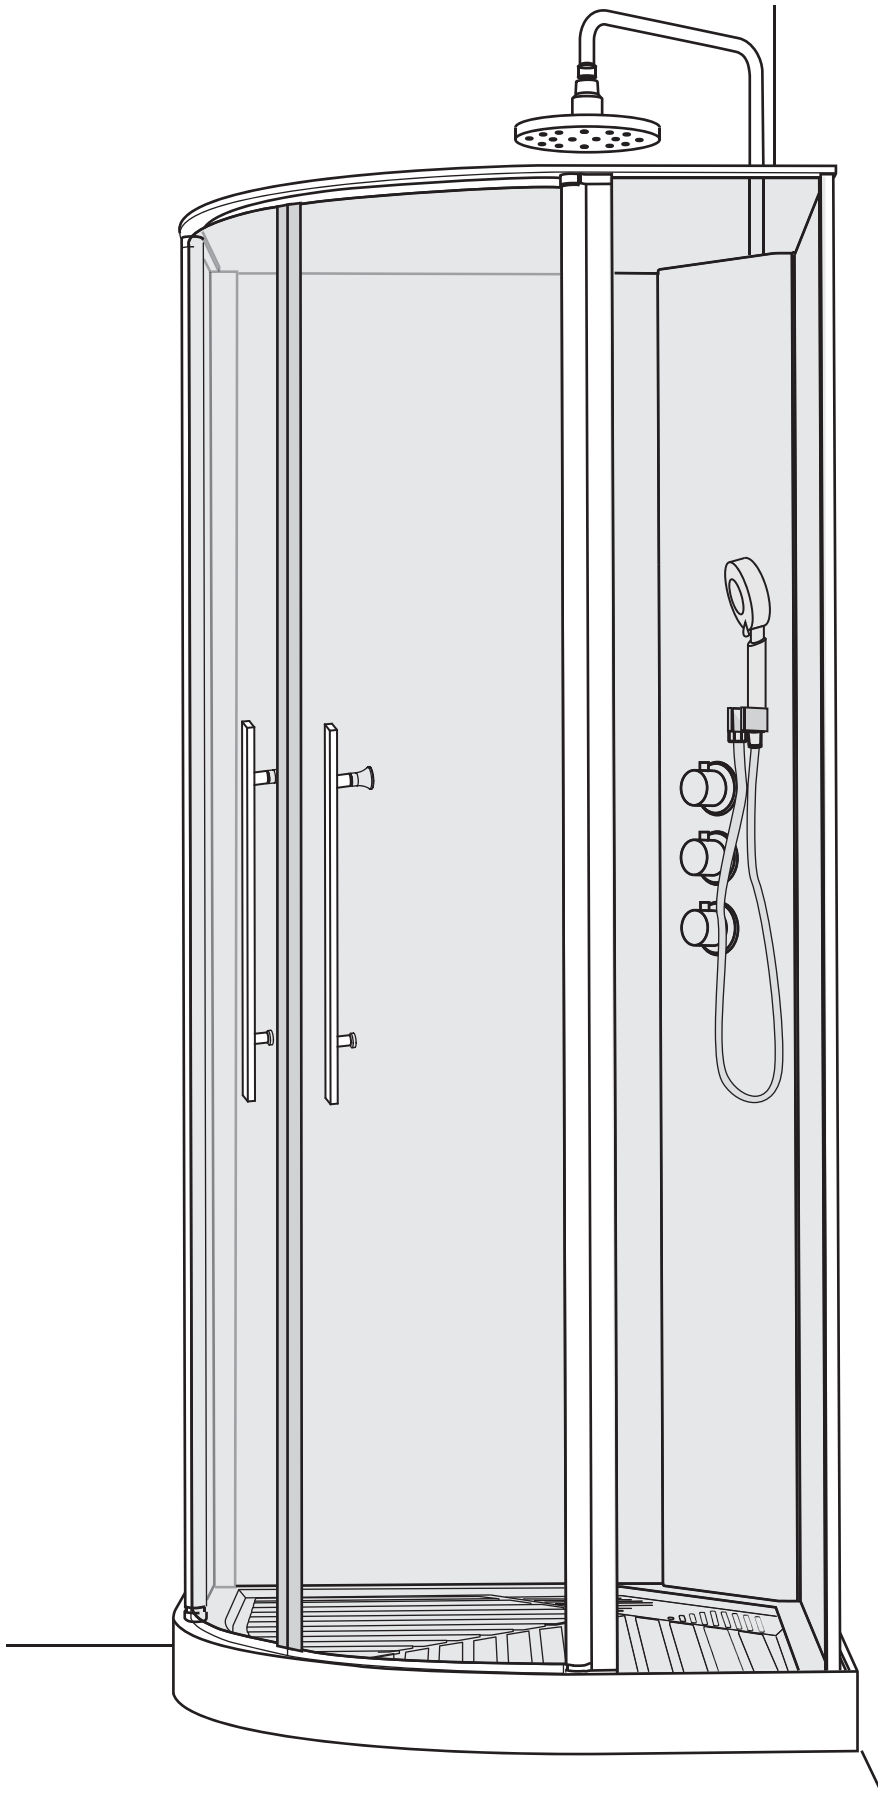

NORO

WAVE

Getting Start:

	<p>This product fulfils the EN14428 standard</p>		<p>Goggles are recommended to protect the eyes</p>
	<p>All glass used are tempered security glass</p>		<p>Caution: Always Handle Glass With Care! Always protect the edges and corners of the glass when assembling.</p>
	<p>2 people are recommended to assemble this shower enclosure</p>		<p>Gloves are recommended to prevent slippery on glass</p>

Tools Needed:

Accessories Bags:

Measurement:

Model	A	B	C
90x90	900mm	2030mm	2150 - 2450mm

Exploded View:

Exploded View:

Drawing Nr.	Art Nr.	Description	Unit
1	9473-A	ST4x35mm screw	set
2		ST4x10mm screw	
3		ST4x30mm screw	
4		ST4x35mm screw (tapered)	
5		Screw cover (Transparent & White)	
6		M6 tray corner screw	
7		M6 rail profile screw	
8		N2 allen key	
9		N3 allen key	
10		N5 allen key	
11		Drill bit (3.2mm)	
12	9473-B	Gasket on back panel	set
13		Gasket on side panel	
14	9473-C	18mm bottom gasket (1.0m)	pc
15	9473-D	Magnetic gasket	pair
16	9473-E	Hinge set with screw	set
17	9473-F	Rainforest LED shower head	pc
18	9473-G	Overhead shower bar	pc
19	9473-H	Shower bar bracket	set
20	9473-I	150cm shower hose	pc
21	9473-J	Shower head	pc
22	9473-K	Water outlet for shower head	pc
23	9145-F	NORO stainless steel handle	set
24	9473-L	Drainage cover	pc
25	9473-M	Ø32mm drainage pipe	set
26	9473-N	Drainage set	set
27	9473-O	Tray feet	pc
28	9473-P	Marble tray	pc
29	9473-Q	Back panel with white alu profile	pc
	9473-R	Back panel with matt silver profile	pc
30	9473-S	Side Panel with white alu profile	pc
	9473-T	Side Panel with matt silver profile	pc
31	9473-U	Door with white alu profile	pc
	9473-V	Door with matt silver profile	pc
32	9473-W	Thermostatic mixer (WAVE & AVANTI)	pc
33	9473-X	White alu profile column	pc
	9473-Y	Matt silver profile column	pc
34	9473-Z	PVC hoses (longer & shorter)	set
35	9473-AA	Hinge profile (white silver)	pc
	9473-AB	Hinge profile (matt silver)	pc
36	9473-AC	Rail profile (white silver)	pc
	9473-AD	Rail profile (matt silver)	pc