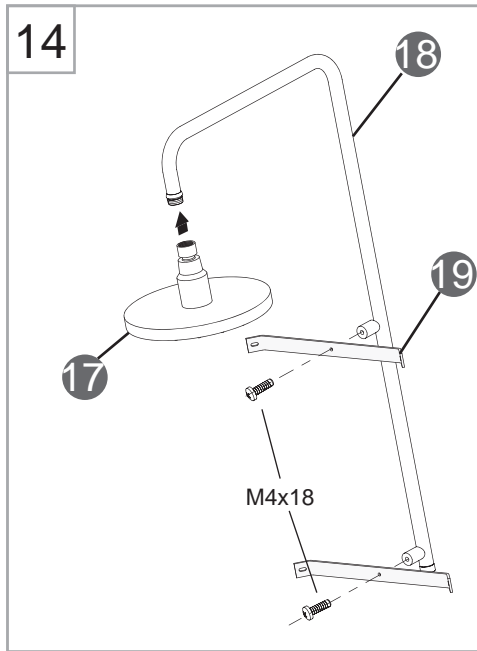

NORO

WAVE

Getting Start:

	<p>This product fulfils the EN14428 standard</p>		<p>Goggles are recommended to protect the eyes</p>
	<p>All glass used are tempered security glass</p>		<p>Caution: Always Handle Glass With Care! Always protect the edges and corners of the glass when assembling.</p>
	<p>2 people are recommended to assemble this shower enclosure</p>		<p>Gloves are recommended to prevent slippery on glass</p>

Tools Needed:

Accessories Bags:

Measurement:

Model	A	B	C
90x90	900mm	2030mm	2150 - 2450mm

Exploded View:

Exploded View:

Drawing Nr.	Art Nr.	Description	Unit
1	9473-A	ST4x35mm screw	set
2		ST4x10mm screw	
3		ST4x30mm screw	
4		ST4x35mm screw (tapered)	
5		Screw cover (Transparent & White)	
6		M6 tray corner screw	
7		M6 rail profile screw	
8		N2 allen key	
9		N3 allen key	
10		N5 allen key	
11		Drill bit (3.2mm)	
12	9473-B	Gasket on back panel	set
13		Gasket on side panel	
14	9473-C	18mm bottom gasket (1.0m)	pc
15	9473-D	Magnetic gasket	pair
16	9473-E	Hinge set with screw	set
17	9473-F	Rainforest LED shower head	pc
18	9473-G	Overhead shower bar	pc
19	9473-H	Shower bar bracket	set
20	9473-I	150cm shower hose	pc
21	9473-J	Shower head	pc
22	9473-K	Water outlet for shower head	pc
23	9145-F	NORO stainless steel handle	set
24	9473-L	Drainage cover	pc
25	9473-M	Ø32mm drainage pipe	set
26	9473-N	Drainage set	set
27	9473-O	Tray feet	pc
28	9473-P	Marble tray	pc
29	9473-Q	Back panel with white alu profile	pc
	9473-R	Back panel with matt silver profile	pc
30	9473-S	Side Panel with white alu profile	pc
	9473-T	Side Panel with matt silver profile	pc
31	9473-U	Door with white alu profile	pc
	9473-V	Door with matt silver profile	pc
32	9473-W	Thermostatic mixer (WAVE & AVANTI)	pc
33	9473-X	White alu profile column	pc
	9473-Y	Matt silver profile column	pc
34	9473-Z	PVC hoses (longer & shorter)	set
35	9473-AA	Hinge profile (white silver)	pc
	9473-AB	Hinge profile (matt silver)	pc
36	9473-AC	Rail profile (white silver)	pc
	9473-AD	Rail profile (matt silver)	pc