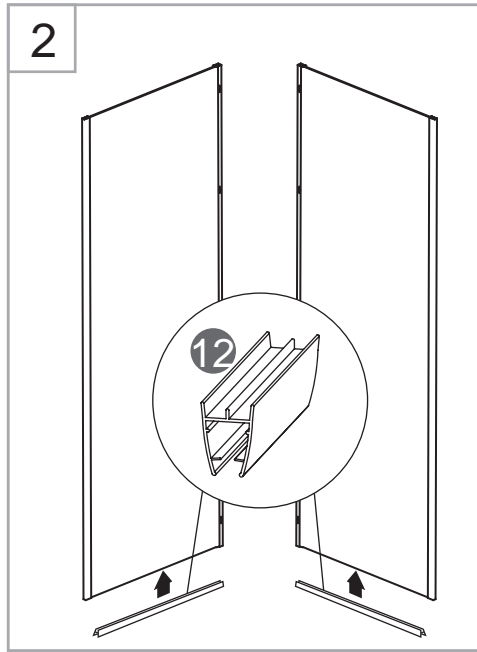

NORO

WAVE

Getting Start:

	<p>This product fulfils the EN14428 standard</p>		<p>Goggles are recommended to protect the eyes</p>
	<p>All glass used are tempered security glass</p>		<p>Caution: Always Handle Glass With Care! Always protect the edges and corners of the glass when assembling.</p>
	<p>2 people are recommended to assemble this shower enclosure</p>		<p>Gloves are recommended to prevent slippery on glass</p>

Tools Needed:

Accessories Bags:

Measurement:

Model	A	B	C
90x90	900mm	2030mm	2150 - 2450mm

Exploded View:

Exploded View:

Drawing Nr.	Art Nr.	Description	Unit
1	9473-A	ST4x35mm screw	set
2		ST4x10mm screw	
3		ST4x30mm screw	
4		ST4x35mm screw (tapered)	
5		Screw cover (Transparent & White)	
6		M6 tray corner screw	
7		M6 rail profile screw	
8		N2 allen key	
9		N3 allen key	
10		N5 allen key	
11		Drill bit (3.2mm)	
12	9473-B	Gasket on back panel	set
13		Gasket on side panel	
14	9473-C	18mm bottom gasket (1.0m)	pc
15	9473-D	Magnetic gasket	pair
16	9473-E	Hinge set with screw	set
17	9473-F	Rainforest LED shower head	pc
18	9473-G	Overhead shower bar	pc
19	9473-H	Shower bar bracket	set
20	9473-I	150cm shower hose	pc
21	9473-J	Shower head	pc
22	9473-K	Water outlet for shower head	pc
23	9145-F	NORO stainless steel handle	set
24	9473-L	Drainage cover	pc
25	9473-M	Ø32mm drainage pipe	set
26	9473-N	Drainage set	set
27	9473-O	Tray feet	pc
28	9473-P	Marble tray	pc
29	9473-Q	Back panel with white alu profile	pc
	9473-R	Back panel with matt silver profile	pc
30	9473-S	Side Panel with white alu profile	pc
	9473-T	Side Panel with matt silver profile	pc
31	9473-U	Door with white alu profile	pc
	9473-V	Door with matt silver profile	pc
32	9473-W	Thermostatic mixer (WAVE & AVANTI)	pc
33	9473-X	White alu profile column	pc
	9473-Y	Matt silver profile column	pc
34	9473-Z	PVC hoses (longer & shorter)	set
35	9473-AA	Hinge profile (white silver)	pc
	9473-AB	Hinge profile (matt silver)	pc
36	9473-AC	Rail profile (white silver)	pc
	9473-AD	Rail profile (matt silver)	pc