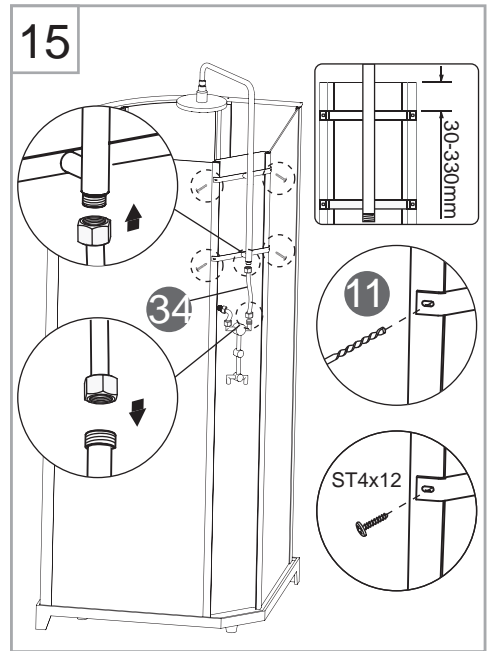

NORO

WAVE

Getting Start:

	<p>This product fulfils the EN14428 standard</p>		<p>Goggles are recommended to protect the eyes</p>
	<p>All glass used are tempered security glass</p>		<p>Caution: Always Handle Glass With Care! Always protect the edges and corners of the glass when assembling.</p>
	<p>2 people are recommended to assemble this shower enclosure</p>		<p>Gloves are recommended to prevent slippery on glass</p>

Tools Needed:

Accessories Bags:

Measurement:

Model	A	B	C
90x90	900mm	2030mm	2150 - 2450mm

Exploded View:

Exploded View:

Drawing Nr.	Art Nr.	Description	Unit
1	9473-A	ST4x35mm screw	set
2		ST4x10mm screw	
3		ST4x30mm screw	
4		ST4x35mm screw (tapered)	
5		Screw cover (Transparent & White)	
6		M6 tray corner screw	
7		M6 rail profile screw	
8		N2 allen key	
9		N3 allen key	
10		N5 allen key	
11		Drill bit (3.2mm)	
12	9473-B	Gasket on back panel	set
13		Gasket on side panel	
14	9473-C	18mm bottom gasket (1.0m)	pc
15	9473-D	Magnetic gasket	pair
16	9473-E	Hinge set with screw	set
17	9473-F	Rainforest LED shower head	pc
18	9473-G	Overhead shower bar	pc
19	9473-H	Shower bar bracket	set
20	9473-I	150cm shower hose	pc
21	9473-J	Shower head	pc
22	9473-K	Water outlet for shower head	pc
23	9145-F	NORO stainless steel handle	set
24	9473-L	Drainage cover	pc
25	9473-M	Ø32mm drainage pipe	set
26	9473-N	Drainage set	set
27	9473-O	Tray feet	pc
28	9473-P	Marble tray	pc
29	9473-Q	Back panel with white alu profile	pc
	9473-R	Back panel with matt silver profile	pc
30	9473-S	Side Panel with white alu profile	pc
	9473-T	Side Panel with matt silver profile	pc
31	9473-U	Door with white alu profile	pc
	9473-V	Door with matt silver profile	pc
32	9473-W	Thermostatic mixer (WAVE & AVANTI)	pc
33	9473-X	White alu profile column	pc
	9473-Y	Matt silver profile column	pc
34	9473-Z	PVC hoses (longer & shorter)	set
35	9473-AA	Hinge profile (white silver)	pc
	9473-AB	Hinge profile (matt silver)	pc
36	9473-AC	Rail profile (white silver)	pc
	9473-AD	Rail profile (matt silver)	pc