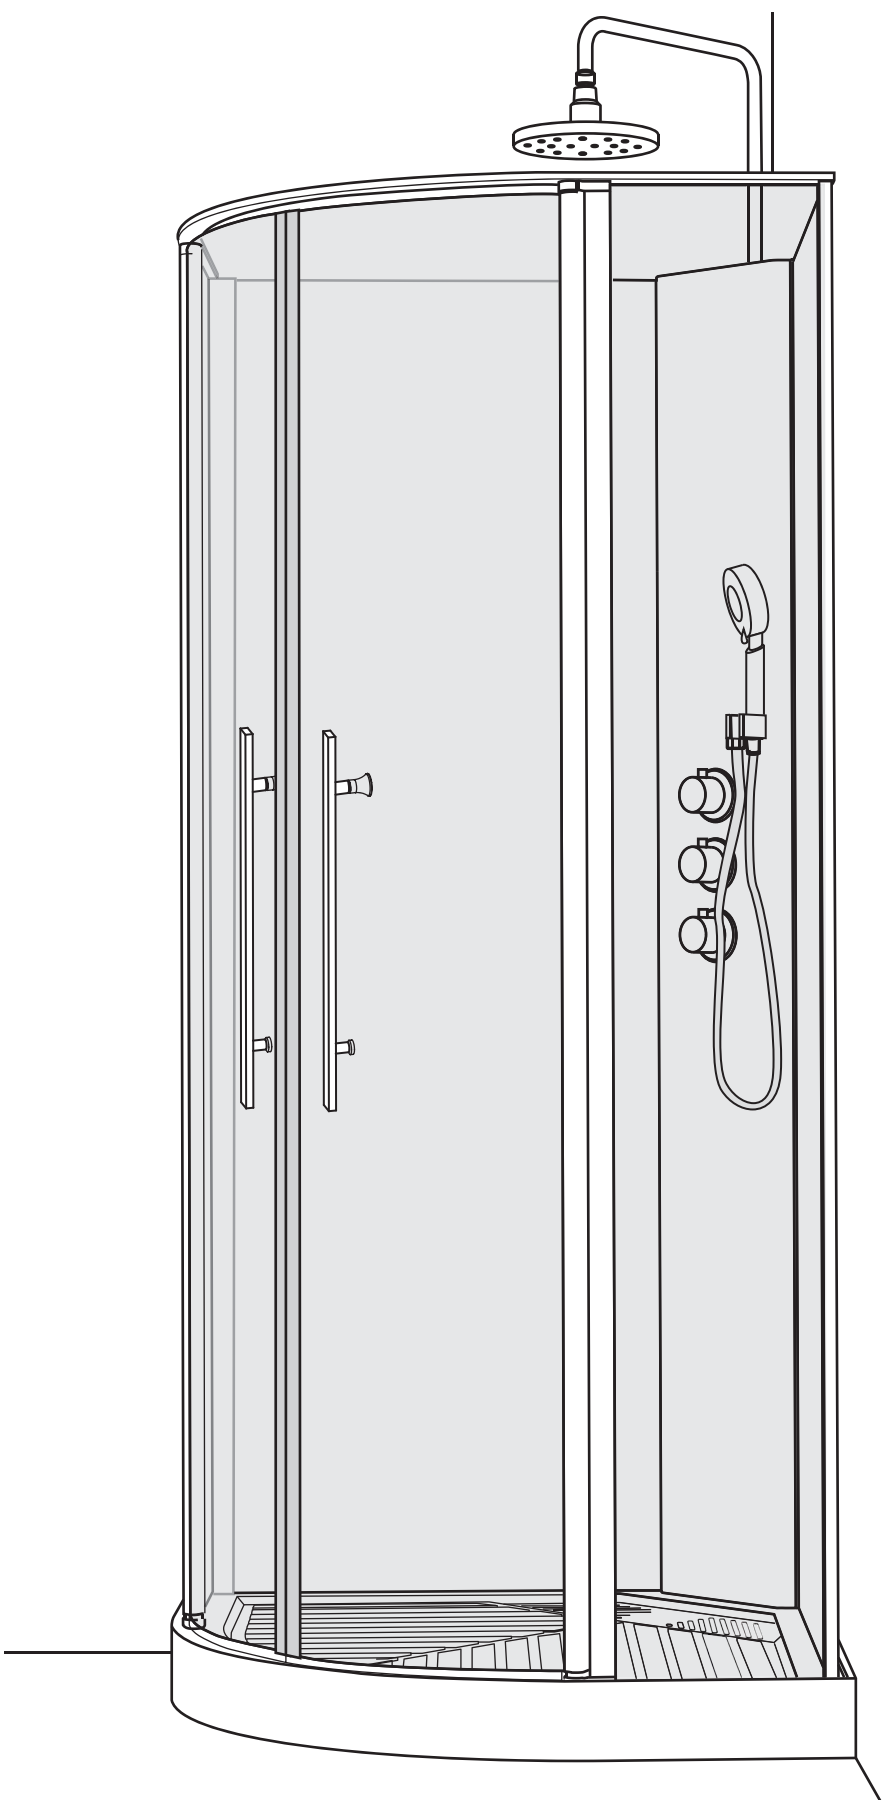

NORO

WAVE

Getting Start:

	<p>This product fulfils the EN14428 standard</p>		<p>Goggles are recommended to protect the eyes</p>
	<p>All glass used are tempered security glass</p>		<p>Caution: Always Handle Glass With Care! Always protect the edges and corners of the glass when assembling.</p>
	<p>2 people are recommended to assemble this shower enclosure</p>		<p>Gloves are recommended to prevent slippery on glass</p>

Tools Needed:

Accessories Bags:

Measurement:

Model	A	B	C
90x90	900mm	2030mm	2150 - 2450mm

Exploded View:

Exploded View:

Drawing Nr.	Art Nr.	Description	Unit
1	9473-A	ST4x35mm screw	set
2		ST4x10mm screw	
3		ST4x30mm screw	
4		ST4x35mm screw (tapered)	
5		Screw cover (Transparent & White)	
6		M6 tray corner screw	
7		M6 rail profile screw	
8		N2 allen key	
9		N3 allen key	
10		N5 allen key	
11		Drill bit (3.2mm)	
12	9473-B	Gasket on back panel	set
13		Gasket on side panel	
14	9473-C	18mm bottom gasket (1.0m)	pc
15	9473-D	Magnetic gasket	pair
16	9473-E	Hinge set with screw	set
17	9473-F	Rainforest LED shower head	pc
18	9473-G	Overhead shower bar	pc
19	9473-H	Shower bar bracket	set
20	9473-I	150cm shower hose	pc
21	9473-J	Shower head	pc
22	9473-K	Water outlet for shower head	pc
23	9145-F	NORO stainless steel handle	set
24	9473-L	Drainage cover	pc
25	9473-M	Ø32mm drainage pipe	set
26	9473-N	Drainage set	set
27	9473-O	Tray feet	pc
28	9473-P	Marble tray	pc
29	9473-Q	Back panel with white alu profile	pc
	9473-R	Back panel with matt silver profile	pc
30	9473-S	Side Panel with white alu profile	pc
	9473-T	Side Panel with matt silver profile	pc
31	9473-U	Door with white alu profile	pc
	9473-V	Door with matt silver profile	pc
32	9473-W	Thermostatic mixer (WAVE & AVANTI)	pc
33	9473-X	White alu profile column	pc
	9473-Y	Matt silver profile column	pc
34	9473-Z	PVC hoses (longer & shorter)	set
35	9473-AA	Hinge profile (white silver)	pc
	9473-AB	Hinge profile (matt silver)	pc
36	9473-AC	Rail profile (white silver)	pc
	9473-AD	Rail profile (matt silver)	pc