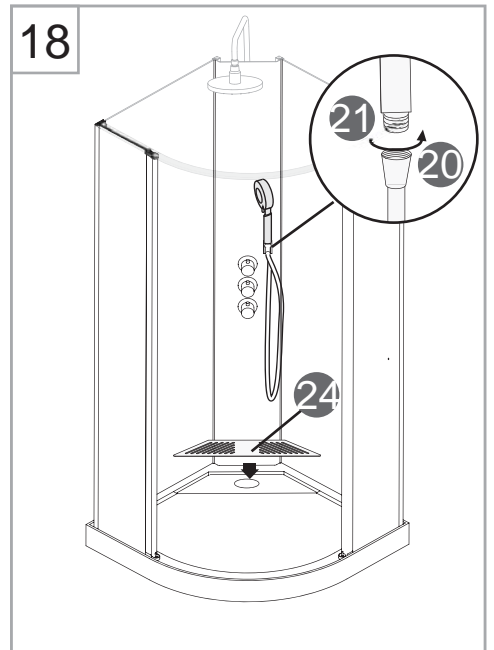

NORO

WAVE

Getting Start:

	<p>This product fulfils the EN14428 standard</p>		<p>Goggles are recommended to protect the eyes</p>
	<p>All glass used are tempered security glass</p>		<p>Caution: Always Handle Glass With Care! Always protect the edges and corners of the glass when assembling.</p>
	<p>2 people are recommended to assemble this shower enclosure</p>		<p>Gloves are recommended to prevent slippery on glass</p>

Tools Needed:

Accessories Bags:

Measurement:

Model	A	B	C
90x90	900mm	2030mm	2150 - 2450mm

Exploded View:

Exploded View:

Drawing Nr.	Art Nr.	Description	Unit
1	9473-A	ST4x35mm screw	set
2		ST4x10mm screw	
3		ST4x30mm screw	
4		ST4x35mm screw (tapered)	
5		Screw cover (Transparent & White)	
6		M6 tray corner screw	
7		M6 rail profile screw	
8		N2 allen key	
9		N3 allen key	
10		N5 allen key	
11		Drill bit (3.2mm)	
12	9473-B	Gasket on back panel	set
13		Gasket on side panel	
14	9473-C	18mm bottom gasket (1.0m)	pc
15	9473-D	Magnetic gasket	pair
16	9473-E	Hinge set with screw	set
17	9473-F	Rainforest LED shower head	pc
18	9473-G	Overhead shower bar	pc
19	9473-H	Shower bar bracket	set
20	9473-I	150cm shower hose	pc
21	9473-J	Shower head	pc
22	9473-K	Water outlet for shower head	pc
23	9145-F	NORO stainless steel handle	set
24	9473-L	Drainage cover	pc
25	9473-M	Ø32mm drainage pipe	set
26	9473-N	Drainage set	set
27	9473-O	Tray feet	pc
28	9473-P	Marble tray	pc
29	9473-Q	Back panel with white alu profile	pc
	9473-R	Back panel with matt silver profile	pc
30	9473-S	Side Panel with white alu profile	pc
	9473-T	Side Panel with matt silver profile	pc
31	9473-U	Door with white alu profile	pc
	9473-V	Door with matt silver profile	pc
32	9473-W	Thermostatic mixer (WAVE & AVANTI)	pc
33	9473-X	White alu profile column	pc
	9473-Y	Matt silver profile column	pc
34	9473-Z	PVC hoses (longer & shorter)	set
35	9473-AA	Hinge profile (white silver)	pc
	9473-AB	Hinge profile (matt silver)	pc
36	9473-AC	Rail profile (white silver)	pc
	9473-AD	Rail profile (matt silver)	pc