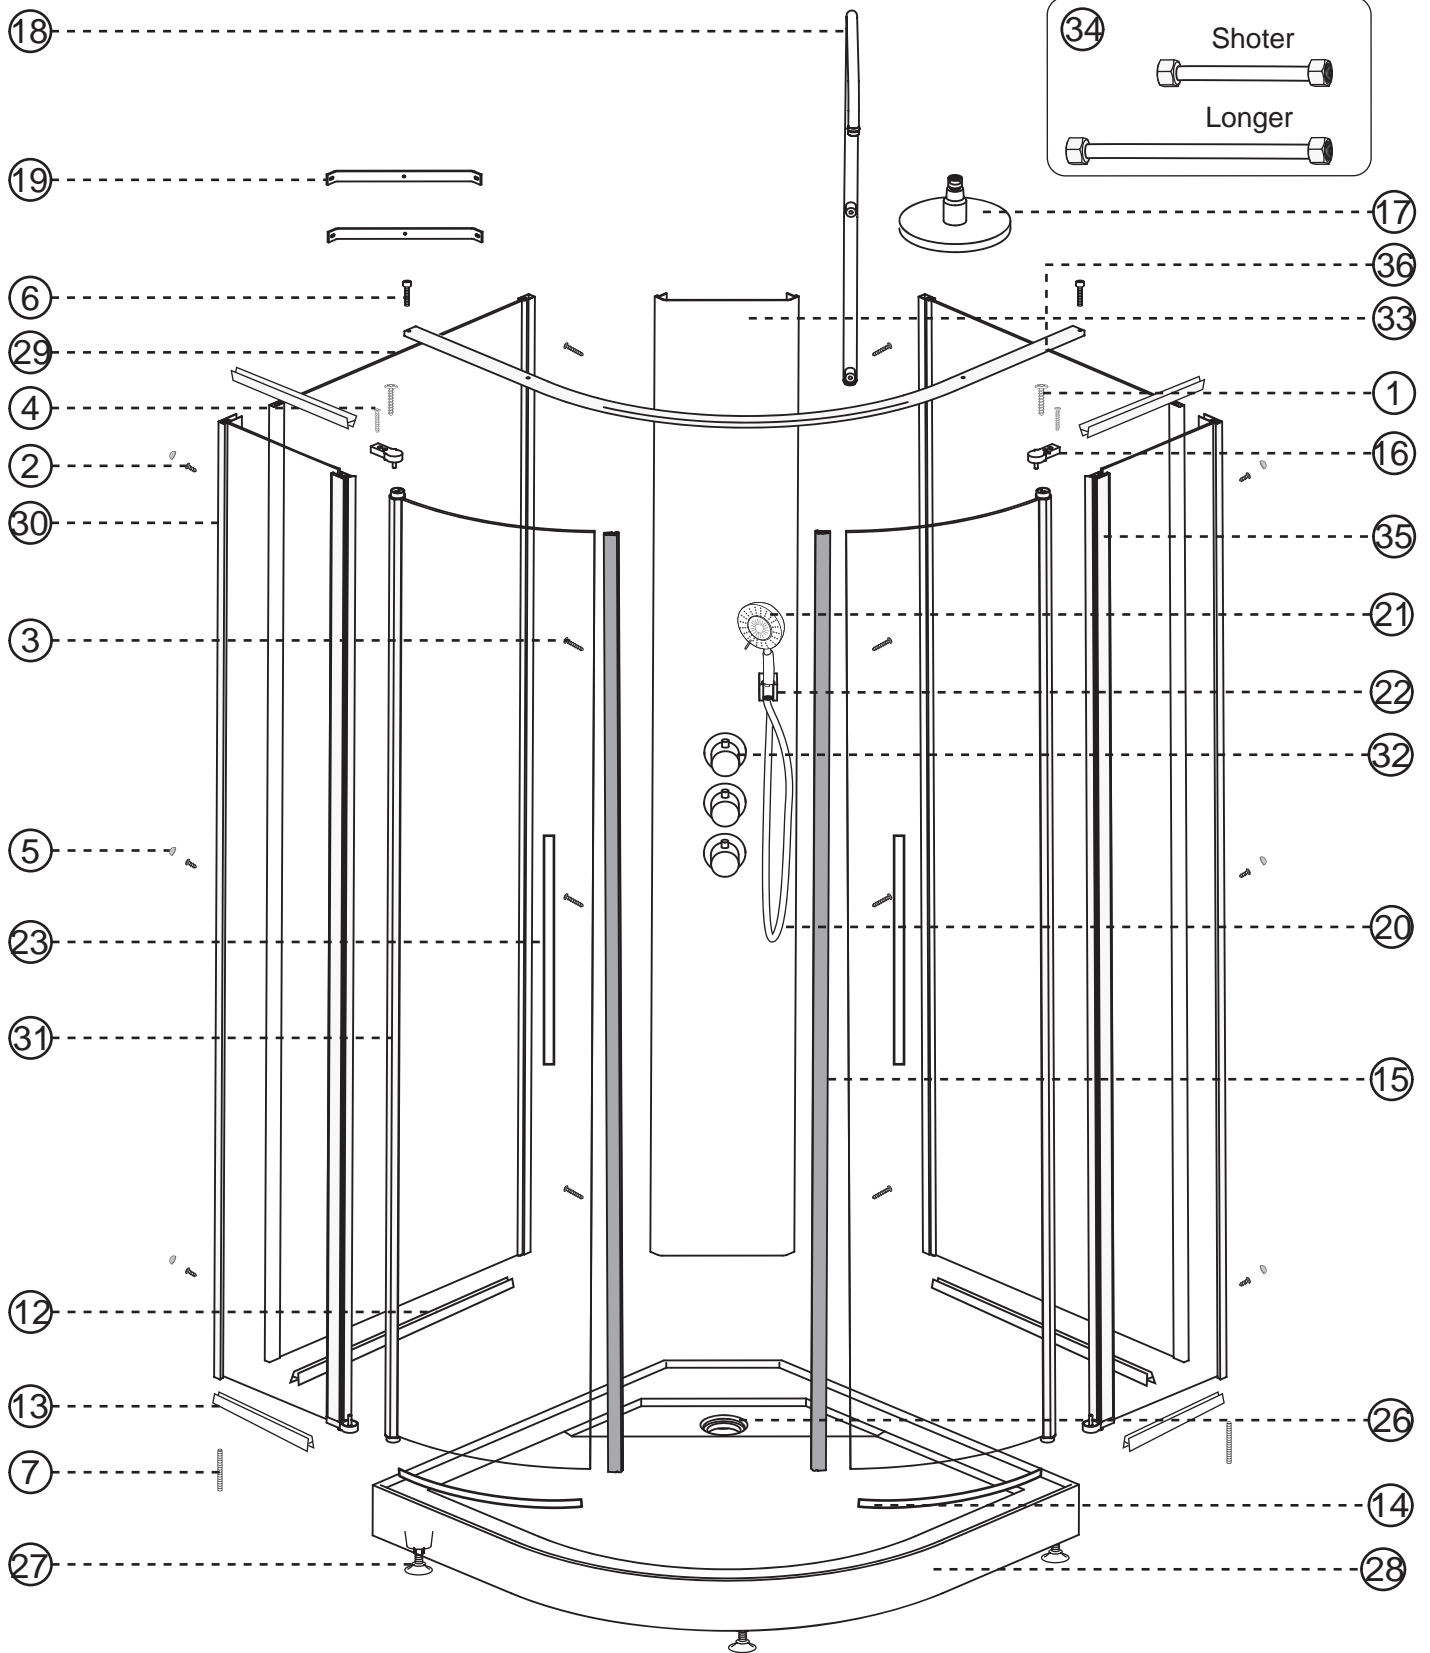

NORO

WAVE

Getting Start:

	<p>This product fulfils the EN14428 standard</p>		<p>Goggles are recommended to protect the eyes</p>
	<p>All glass used are tempered security glass</p>		<p>Caution: Always Handle Glass With Care! Always protect the edges and corners of the glass when assembling.</p>
	<p>2 people are recommended to assemble this shower enclosure</p>		<p>Gloves are recommended to prevent slippery on glass</p>

Tools Needed:

Accessories Bags:

Measurement:

Model	A	B	C
90x90	900mm	2030mm	2150 - 2450mm

Exploded View:

Exploded View:

Drawing Nr.	Art Nr.	Description	Unit
1	9473-A	ST4x35mm screw	set
2		ST4x10mm screw	
3		ST4x30mm screw	
4		ST4x35mm screw (tapered)	
5		Screw cover (Transparent & White)	
6		M6 tray corner screw	
7		M6 rail profile screw	
8		N2 allen key	
9		N3 allen key	
10		N5 allen key	
11		Drill bit (3.2mm)	
12	9473-B	Gasket on back panel	set
13		Gasket on side panel	
14	9473-C	18mm bottom gasket (1.0m)	pc
15	9473-D	Magnetic gasket	pair
16	9473-E	Hinge set with screw	set
17	9473-F	Rainforest LED shower head	pc
18	9473-G	Overhead shower bar	pc
19	9473-H	Shower bar bracket	set
20	9473-I	150cm shower hose	pc
21	9473-J	Shower head	pc
22	9473-K	Water outlet for shower head	pc
23	9145-F	NORO stainless steel handle	set
24	9473-L	Drainage cover	pc
25	9473-M	Ø32mm drainage pipe	set
26	9473-N	Drainage set	set
27	9473-O	Tray feet	pc
28	9473-P	Marble tray	pc
29	9473-Q	Back panel with white alu profile	pc
	9473-R	Back panel with matt silver profile	pc
30	9473-S	Side Panel with white alu profile	pc
	9473-T	Side Panel with matt silver profile	pc
31	9473-U	Door with white alu profile	pc
	9473-V	Door with matt silver profile	pc
32	9473-W	Thermostatic mixer (WAVE & AVANTI)	pc
33	9473-X	White alu profile column	pc
	9473-Y	Matt silver profile column	pc
34	9473-Z	PVC hoses (longer & shorter)	set
35	9473-AA	Hinge profile (white silver)	pc
	9473-AB	Hinge profile (matt silver)	pc
36	9473-AC	Rail profile (white silver)	pc
	9473-AD	Rail profile (matt silver)	pc