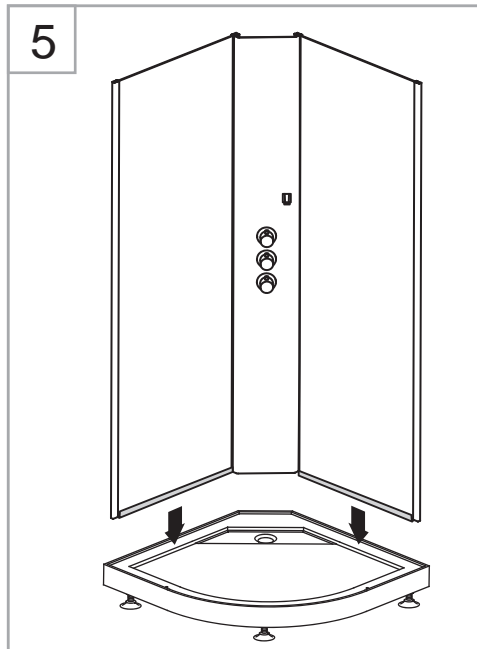

NORO

WAVE

Getting Start:

	<p>This product fulfils the EN14428 standard</p>		<p>Goggles are recommended to protect the eyes</p>
	<p>All glass used are tempered security glass</p>		<p>Caution: Always Handle Glass With Care! Always protect the edges and corners of the glass when assembling.</p>
	<p>2 people are recommended to assemble this shower enclosure</p>		<p>Gloves are recommended to prevent slippery on glass</p>

Tools Needed:

Accessories Bags:

Measurement:

Model	A	B	C
90x90	900mm	2030mm	2150 - 2450mm

Exploded View:

Exploded View:

Drawing Nr.	Art Nr.	Description	Unit
1	9473-A	ST4x35mm screw	set
2		ST4x10mm screw	
3		ST4x30mm screw	
4		ST4x35mm screw (tapered)	
5		Screw cover (Transparent & White)	
6		M6 tray corner screw	
7		M6 rail profile screw	
8		N2 allen key	
9		N3 allen key	
10		N5 allen key	
11		Drill bit (3.2mm)	
12	9473-B	Gasket on back panel	set
13		Gasket on side panel	
14	9473-C	18mm bottom gasket (1.0m)	pc
15	9473-D	Magnetic gasket	pair
16	9473-E	Hinge set with screw	set
17	9473-F	Rainforest LED shower head	pc
18	9473-G	Overhead shower bar	pc
19	9473-H	Shower bar bracket	set
20	9473-I	150cm shower hose	pc
21	9473-J	Shower head	pc
22	9473-K	Water outlet for shower head	pc
23	9145-F	NORO stainless steel handle	set
24	9473-L	Drainage cover	pc
25	9473-M	Ø32mm drainage pipe	set
26	9473-N	Drainage set	set
27	9473-O	Tray feet	pc
28	9473-P	Marble tray	pc
29	9473-Q	Back panel with white alu profile	pc
	9473-R	Back panel with matt silver profile	pc
30	9473-S	Side Panel with white alu profile	pc
	9473-T	Side Panel with matt silver profile	pc
31	9473-U	Door with white alu profile	pc
	9473-V	Door with matt silver profile	pc
32	9473-W	Thermostatic mixer (WAVE & AVANTI)	pc
33	9473-X	White alu profile column	pc
	9473-Y	Matt silver profile column	pc
34	9473-Z	PVC hoses (longer & shorter)	set
35	9473-AA	Hinge profile (white silver)	pc
	9473-AB	Hinge profile (matt silver)	pc
36	9473-AC	Rail profile (white silver)	pc
	9473-AD	Rail profile (matt silver)	pc