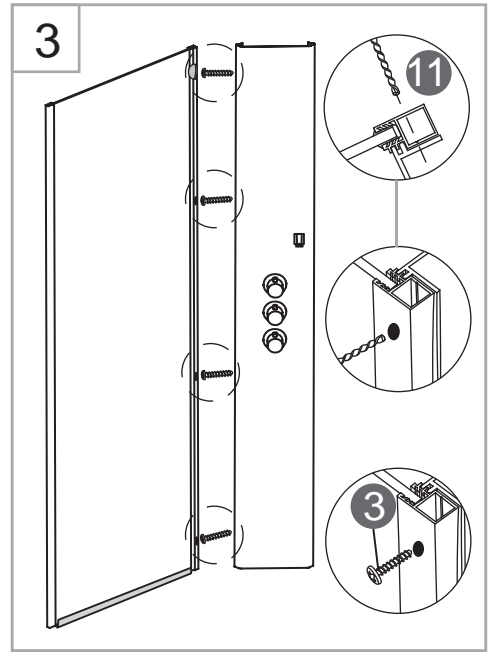

NORO

WAVE

Getting Start:

	<p>This product fulfils the EN14428 standard</p>		<p>Goggles are recommended to protect the eyes</p>
	<p>All glass used are tempered security glass</p>		<p>Caution: Always Handle Glass With Care! Always protect the edges and corners of the glass when assembling.</p>
	<p>2 people are recommended to assemble this shower enclosure</p>		<p>Gloves are recommended to prevent slippery on glass</p>

Tools Needed:

Accessories Bags:

Measurement:

Model	A	B	C
90x90	900mm	2030mm	2150 - 2450mm

Exploded View:

Exploded View:

Drawing Nr.	Art Nr.	Description	Unit
1	9473-A	ST4x35mm screw	set
2		ST4x10mm screw	
3		ST4x30mm screw	
4		ST4x35mm screw (tapered)	
5		Screw cover (Transparent & White)	
6		M6 tray corner screw	
7		M6 rail profile screw	
8		N2 allen key	
9		N3 allen key	
10		N5 allen key	
11		Drill bit (3.2mm)	
12	9473-B	Gasket on back panel	set
13		Gasket on side panel	
14	9473-C	18mm bottom gasket (1.0m)	pc
15	9473-D	Magnetic gasket	pair
16	9473-E	Hinge set with screw	set
17	9473-F	Rainforest LED shower head	pc
18	9473-G	Overhead shower bar	pc
19	9473-H	Shower bar bracket	set
20	9473-I	150cm shower hose	pc
21	9473-J	Shower head	pc
22	9473-K	Water outlet for shower head	pc
23	9145-F	NORO stainless steel handle	set
24	9473-L	Drainage cover	pc
25	9473-M	Ø32mm drainage pipe	set
26	9473-N	Drainage set	set
27	9473-O	Tray feet	pc
28	9473-P	Marble tray	pc
29	9473-Q	Back panel with white alu profile	pc
	9473-R	Back panel with matt silver profile	pc
30	9473-S	Side Panel with white alu profile	pc
	9473-T	Side Panel with matt silver profile	pc
31	9473-U	Door with white alu profile	pc
	9473-V	Door with matt silver profile	pc
32	9473-W	Thermostatic mixer (WAVE & AVANTI)	pc
33	9473-X	White alu profile column	pc
	9473-Y	Matt silver profile column	pc
34	9473-Z	PVC hoses (longer & shorter)	set
35	9473-AA	Hinge profile (white silver)	pc
	9473-AB	Hinge profile (matt silver)	pc
36	9473-AC	Rail profile (white silver)	pc
	9473-AD	Rail profile (matt silver)	pc