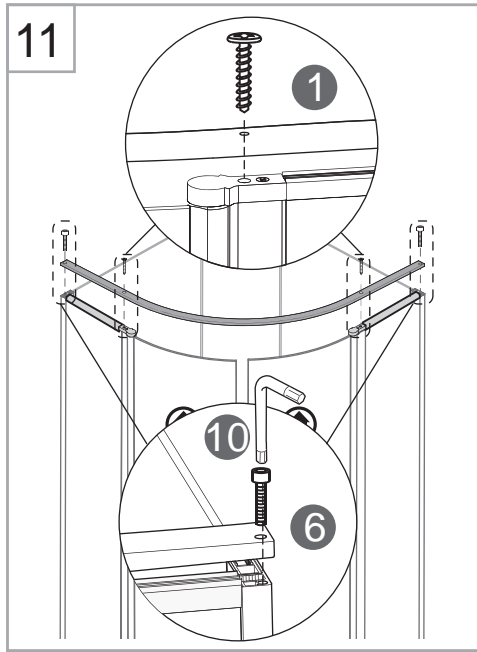

Tools Needed:

Accessories Bags:

Measurement:

Model	A	B	C
90x90	900mm	2030mm	2150 - 2450mm

Exploded View:

Exploded View:

Drawing Nr.	Art Nr.	Description	Unit
1	9473-A	ST4x35mm screw	set
2		ST4x10mm screw	
3		ST4x30mm screw	
4		ST4x35mm screw (tapered)	
5		Screw cover (Transparent & White)	
6		M6 tray corner screw	
7		M6 rail profile screw	
8		N2 allen key	
9		N3 allen key	
10		N5 allen key	
11		Drill bit (3.2mm)	
12	9473-B	Gasket on back panel	set
13		Gasket on side panel	
14	9473-C	18mm bottom gasket (1.0m)	pc
15	9473-D	Magnetic gasket	pair
16	9473-E	Hinge set with screw	set
17	9473-F	Rainforest LED shower head	pc
18	9473-G	Overhead shower bar	pc
19	9473-H	Shower bar bracket	set
20	9473-I	150cm shower hose	pc
21	9473-J	Shower head	pc
22	9473-K	Water outlet for shower head	pc
23	9145-F	NORO stainless steel handle	set
24	9473-L	Drainage cover	pc
25	9473-M	Ø32mm drainage pipe	set
26	9473-N	Drainage set	set
27	9473-O	Tray feet	pc
28	9473-P	Marble tray	pc
29	9473-Q	Back panel with white alu profile	pc
	9473-R	Back panel with matt silver profile	pc
30	9473-S	Side Panel with white alu profile	pc
	9473-T	Side Panel with matt silver profile	pc
31	9473-U	Door with white alu profile	pc
	9473-V	Door with matt silver profile	pc
32	9473-W	Thermostatic mixer (WAVE & AVANTI)	pc
33	9473-X	White alu profile column	pc
	9473-Y	Matt silver profile column	pc
34	9473-Z	PVC hoses (longer & shorter)	set
35	9473-AA	Hinge profile (white silver)	pc
	9473-AB	Hinge profile (matt silver)	pc
36	9473-AC	Rail profile (white silver)	pc
	9473-AD	Rail profile (matt silver)	pc