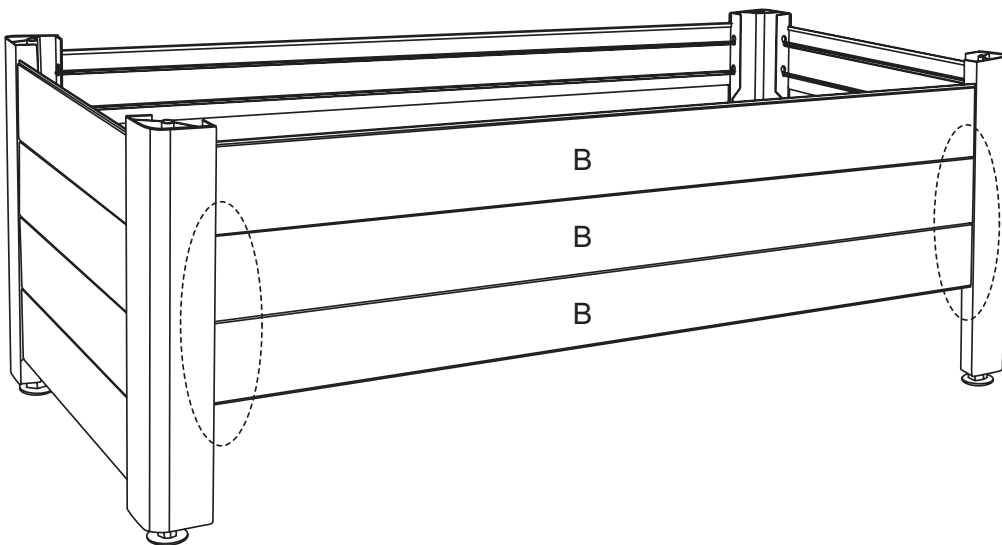

NORO®

FIX
1500/1600

FIX 1500/1600

	Art Nr.	Description
Ⓐ	9320-A	Short skirt panel (For 1500mm & 1600mm bathtub)
Ⓑ	9320-B	Long skirt panel (For 1500mm)
	9320-C	Long skirt panel (For 1600mm bathtub)
Ⓒ	9320-D	Removable skirt panel (For 1500mm bathtub, 4-panel version)
	9320-E	Removable skirt panel (For 1600mm bathtub, 4-panel version)
Ⓓ	9320-F	Stand pole (For 1500mm & 1600mm bathtub, 2-panel version)
	9320-G	Stand pole (For 1500mm & 1600mm bathtub, 4-panel version)
Ⓔ	9320-H	Gasket (4 pcs) between bathtub body and stand pole
Ⓕ	9320-J	Adjustable feet

2-Panel Version

4-Panel Version

1

2-Panel Version

B

4-Panel Version

B+C

2