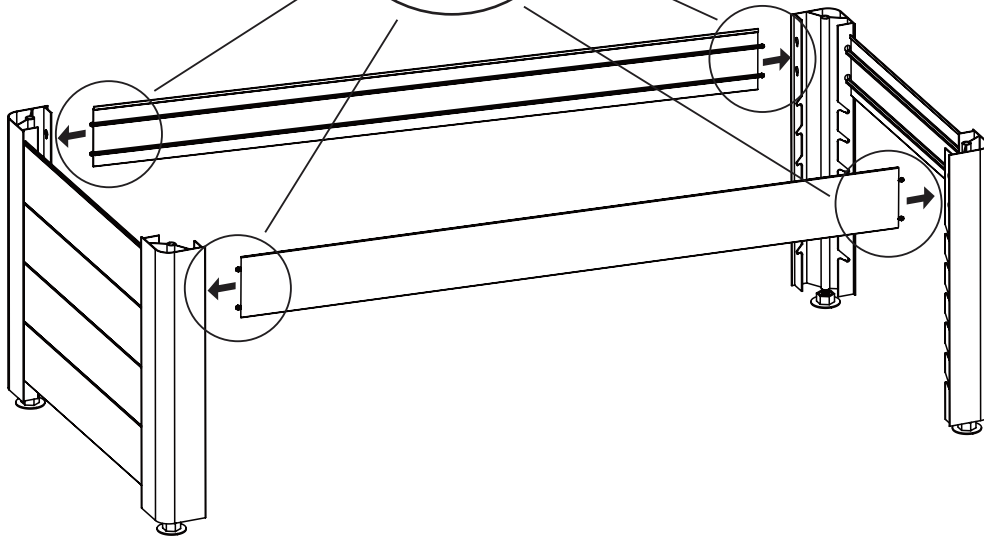

NORO®

FIX
1500/1600

FIX 1500/1600

	Art Nr.	Description
Ⓐ	9320-A	Short skirt panel (For 1500mm & 1600mm bathtub)
Ⓑ	9320-B	Long skirt panel (For 1500mm)
	9320-C	Long skirt panel (For 1600mm bathtub)
Ⓒ	9320-D	Removable skirt panel (For 1500mm bathtub, 4-panel version)
	9320-E	Removable skirt panel (For 1600mm bathtub, 4-panel version)
Ⓓ	9320-F	Stand pole (For 1500mm & 1600mm bathtub, 2-panel version)
	9320-G	Stand pole (For 1500mm & 1600mm bathtub, 4-panel version)
Ⓔ	9320-H	Gasket (4 pcs) between bathtub body and stand pole
Ⓕ	9320-J	Adjustable feet

2-Panel Version

4-Panel Version

1

2-Panel Version

B

4-Panel Version

B+C

2