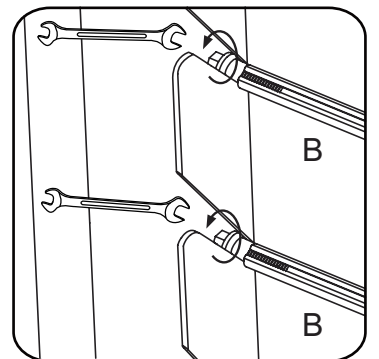

NORO®

FIX
1500/1600

FIX 1500/1600

	Art Nr.	Description
Ⓐ	9320-A	Short skirt panel (For 1500mm & 1600mm bathtub)
Ⓑ	9320-B	Long skirt panel (For 1500mm)
	9320-C	Long skirt panel (For 1600mm bathtub)
Ⓒ	9320-D	Removable skirt panel (For 1500mm bathtub, 4-panel version)
	9320-E	Removable skirt panel (For 1600mm bathtub, 4-panel version)
Ⓓ	9320-F	Stand pole (For 1500mm & 1600mm bathtub, 2-panel version)
	9320-G	Stand pole (For 1500mm & 1600mm bathtub, 4-panel version)
Ⓔ	9320-H	Gasket (4 pcs) between bathtub body and stand pole
Ⓕ	9320-J	Adjustable feet

2-Panel Version

4-Panel Version

1

2-Panel Version

B

4-Panel Version

B+C

2