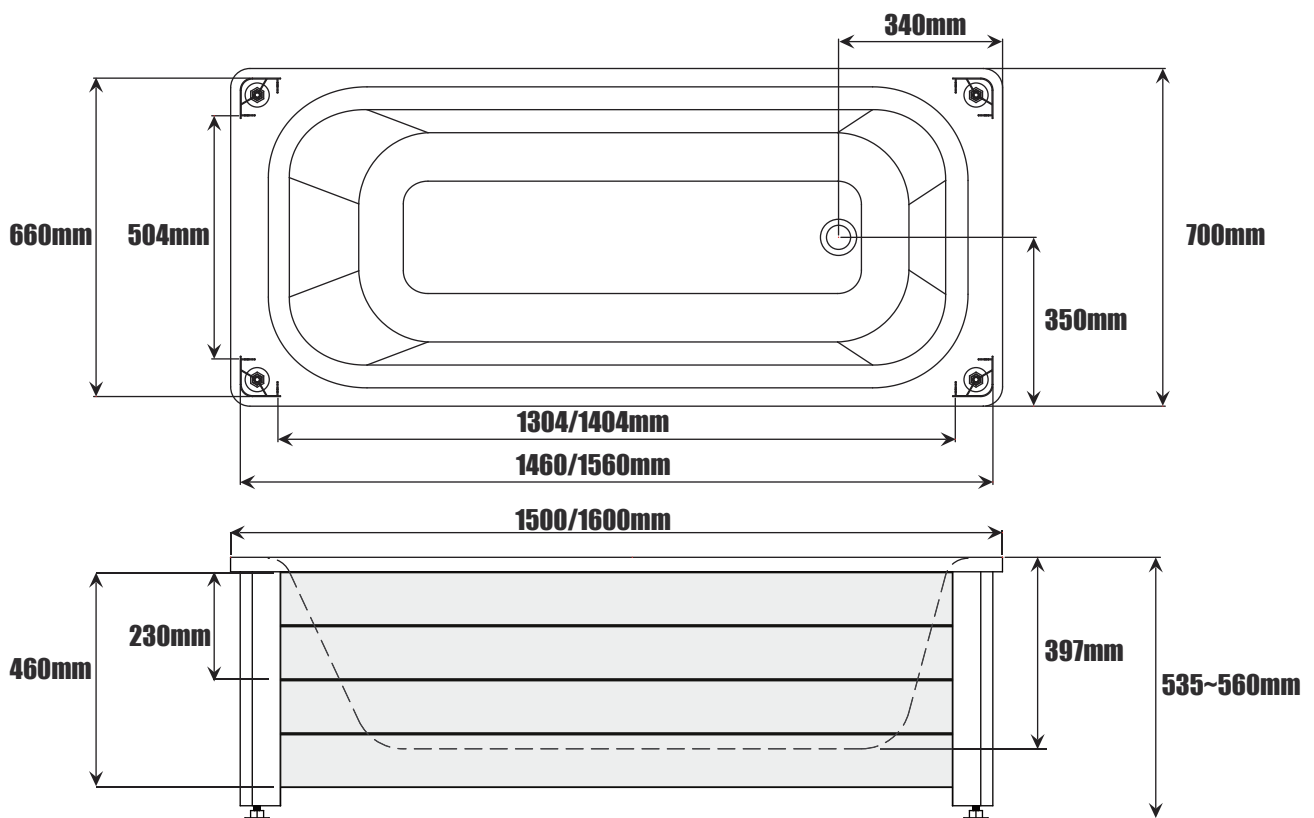

NORO®

FIX
1500/1600

FIX 1500/1600

	Art Nr.	Description
Ⓐ	9320-A	Short skirt panel (For 1500mm & 1600mm bathtub)
Ⓑ	9320-B	Long skirt panel (For 1500mm)
	9320-C	Long skirt panel (For 1600mm bathtub)
Ⓒ	9320-D	Removable skirt panel (For 1500mm bathtub, 4-panel version)
	9320-E	Removable skirt panel (For 1600mm bathtub, 4-panel version)
Ⓓ	9320-F	Stand pole (For 1500mm & 1600mm bathtub, 2-panel version)
	9320-G	Stand pole (For 1500mm & 1600mm bathtub, 4-panel version)
Ⓔ	9320-H	Gasket (4 pcs) between bathtub body and stand pole
Ⓕ	9320-J	Adjustable feet

2-Panel Version

4-Panel Version

1

2-Panel Version

B

4-Panel Version

B+C

2