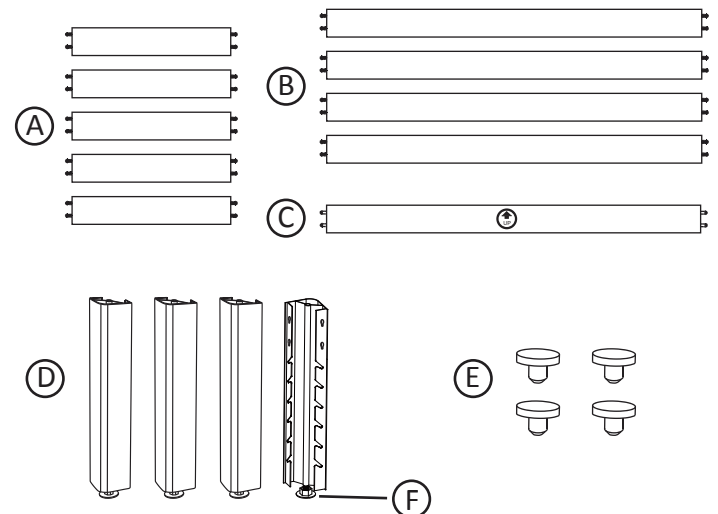

NORO®

FIX
1500/1600

FIX 1500/1600

	Art Nr.	Description
Ⓐ	9320-A	Short skirt panel (For 1500mm & 1600mm bathtub)
Ⓑ	9320-B	Long skirt panel (For 1500mm)
	9320-C	Long skirt panel (For 1600mm bathtub)
Ⓒ	9320-D	Removable skirt panel (For 1500mm bathtub, 4-panel version)
	9320-E	Removable skirt panel (For 1600mm bathtub, 4-panel version)
Ⓓ	9320-F	Stand pole (For 1500mm & 1600mm bathtub, 2-panel version)
	9320-G	Stand pole (For 1500mm & 1600mm bathtub, 4-panel version)
Ⓔ	9320-H	Gasket (4 pcs) between bathtub body and stand pole
Ⓕ	9320-J	Adjustable feet

2-Panel Version

4-Panel Version

1

2-Panel Version

B

4-Panel Version

B+C

2