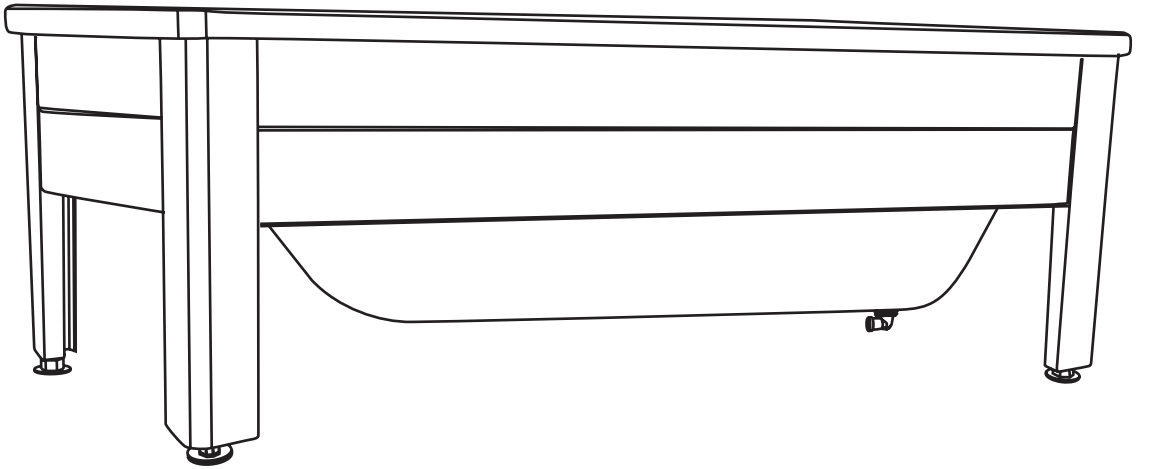

NORO®

FIX
1500/1600

FIX 1500/1600

	Art Nr.	Description
Ⓐ	9320-A	Short skirt panel (For 1500mm & 1600mm bathtub)
Ⓑ	9320-B	Long skirt panel (For 1500mm)
	9320-C	Long skirt panel (For 1600mm bathtub)
Ⓒ	9320-D	Removable skirt panel (For 1500mm bathtub, 4-panel version)
	9320-E	Removable skirt panel (For 1600mm bathtub, 4-panel version)
Ⓓ	9320-F	Stand pole (For 1500mm & 1600mm bathtub, 2-panel version)
	9320-G	Stand pole (For 1500mm & 1600mm bathtub, 4-panel version)
Ⓔ	9320-H	Gasket (4 pcs) between bathtub body and stand pole
Ⓕ	9320-J	Adjustable feet

2-Panel Version

4-Panel Version

1

2-Panel Version

B

4-Panel Version

B+C

2