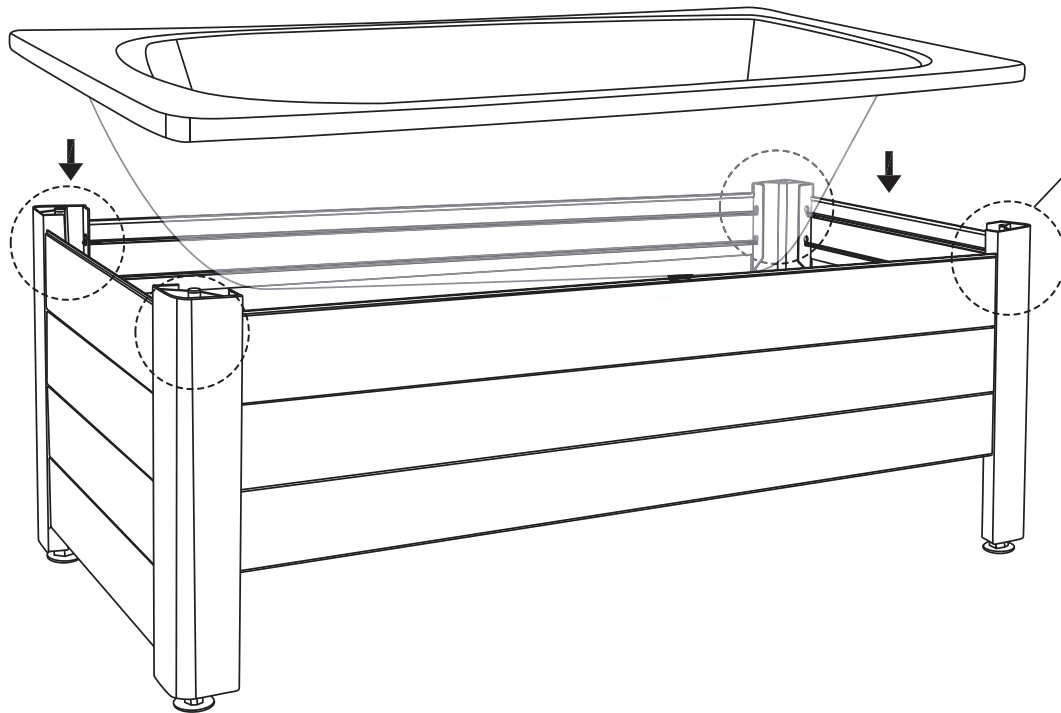

NORO®

FIX
1500/1600

FIX 1500/1600

	Art Nr.	Description
Ⓐ	9320-A	Short skirt panel (For 1500mm & 1600mm bathtub)
Ⓑ	9320-B	Long skirt panel (For 1500mm)
	9320-C	Long skirt panel (For 1600mm bathtub)
Ⓒ	9320-D	Removable skirt panel (For 1500mm bathtub, 4-panel version)
	9320-E	Removable skirt panel (For 1600mm bathtub, 4-panel version)
Ⓓ	9320-F	Stand pole (For 1500mm & 1600mm bathtub, 2-panel version)
	9320-G	Stand pole (For 1500mm & 1600mm bathtub, 4-panel version)
Ⓔ	9320-H	Gasket (4 pcs) between bathtub body and stand pole
Ⓕ	9320-J	Adjustable feet

2-Panel Version

4-Panel Version

1

2-Panel Version

B

4-Panel Version

B+C

2