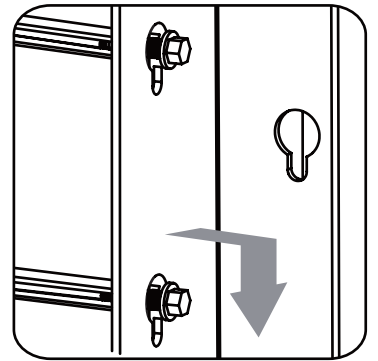

1

2-Panel Version

B

4-Panel Version

B+C

2