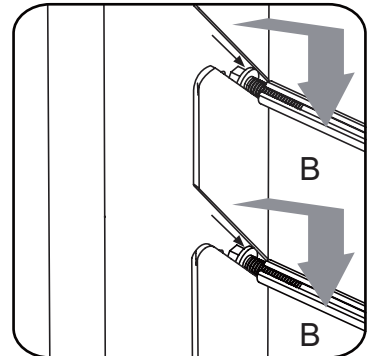

NORO®

FIX
1500/1600

FIX 1500/1600

	Art Nr.	Description
Ⓐ	9320-A	Short skirt panel (For 1500mm & 1600mm bathtub)
Ⓑ	9320-B	Long skirt panel (For 1500mm)
	9320-C	Long skirt panel (For 1600mm bathtub)
Ⓒ	9320-D	Removable skirt panel (For 1500mm bathtub, 4-panel version)
	9320-E	Removable skirt panel (For 1600mm bathtub, 4-panel version)
Ⓓ	9320-F	Stand pole (For 1500mm & 1600mm bathtub, 2-panel version)
	9320-G	Stand pole (For 1500mm & 1600mm bathtub, 4-panel version)
Ⓔ	9320-H	Gasket (4 pcs) between bathtub body and stand pole
Ⓕ	9320-J	Adjustable feet

2-Panel Version

4-Panel Version

1

2-Panel Version

B

4-Panel Version

B+C

2