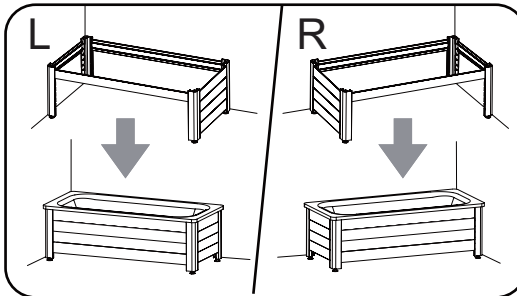

NORO®

FIX
1500/1600

FIX 1500/1600

	Art Nr.	Description
Ⓐ	9320-A	Short skirt panel (For 1500mm & 1600mm bathtub)
Ⓑ	9320-B	Long skirt panel (For 1500mm)
	9320-C	Long skirt panel (For 1600mm bathtub)
Ⓒ	9320-D	Removable skirt panel (For 1500mm bathtub, 4-panel version)
	9320-E	Removable skirt panel (For 1600mm bathtub, 4-panel version)
Ⓓ	9320-F	Stand pole (For 1500mm & 1600mm bathtub, 2-panel version)
	9320-G	Stand pole (For 1500mm & 1600mm bathtub, 4-panel version)
Ⓔ	9320-H	Gasket (4 pcs) between bathtub body and stand pole
Ⓕ	9320-J	Adjustable feet

2-Panel Version

4-Panel Version

1

2-Panel Version

B

4-Panel Version

B+C

2