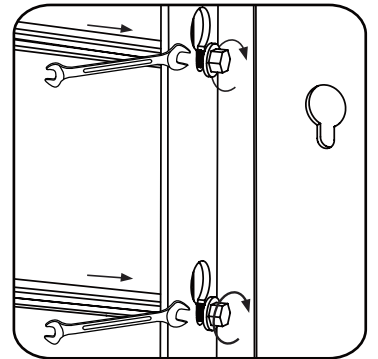

1

2-Panel Version

B

4-Panel Version

B+C

2