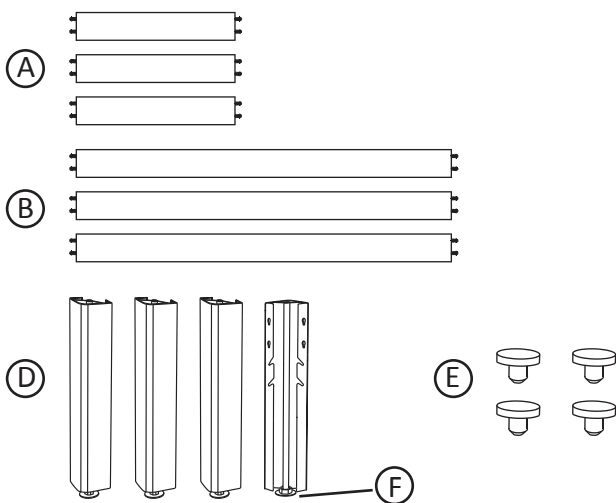

NORO®

FIX
1500/1600

FIX 1500/1600

	Art Nr.	Description
Ⓐ	9320-A	Short skirt panel (For 1500mm & 1600mm bathtub)
Ⓑ	9320-B	Long skirt panel (For 1500mm)
	9320-C	Long skirt panel (For 1600mm bathtub)
Ⓒ	9320-D	Removable skirt panel (For 1500mm bathtub, 4-panel version)
	9320-E	Removable skirt panel (For 1600mm bathtub, 4-panel version)
Ⓓ	9320-F	Stand pole (For 1500mm & 1600mm bathtub, 2-panel version)
	9320-G	Stand pole (For 1500mm & 1600mm bathtub, 4-panel version)
Ⓔ	9320-H	Gasket (4 pcs) between bathtub body and stand pole
Ⓕ	9320-J	Adjustable feet

2-Panel Version

4-Panel Version

1

2-Panel Version

B

4-Panel Version

B+C

2