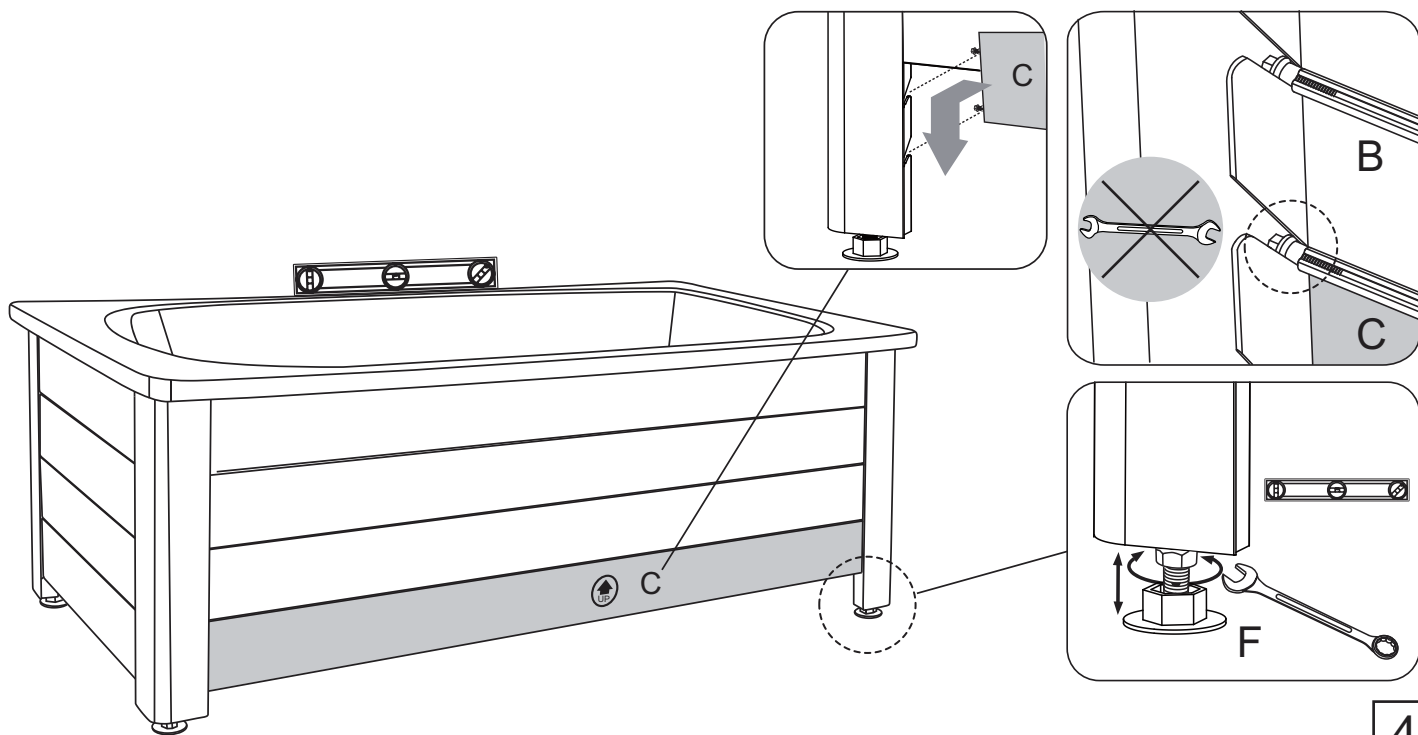

3

4

FIX

1500/1600

035 166430 **SE**
info@noro.se

020 7435740 **FI**
info@norokylpyhuone.fi

216 28860 **NO**
info@noro.se

702 52822 **DK**
info@noro.dk