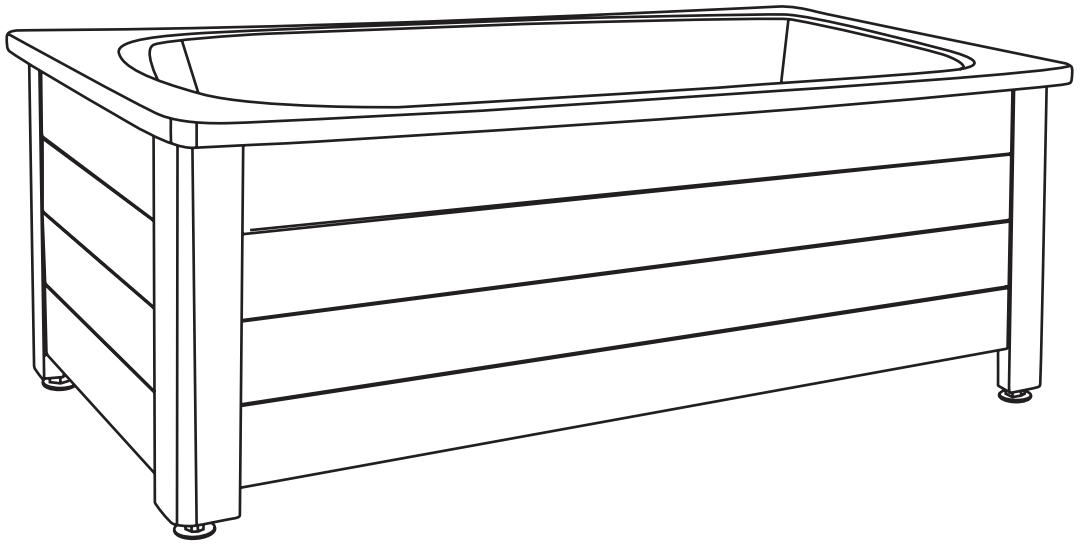

NORO®

FIX
1500/1600

FIX 1500/1600

	Art Nr.	Description
Ⓐ	9320-A	Short skirt panel (For 1500mm & 1600mm bathtub)
Ⓑ	9320-B	Long skirt panel (For 1500mm)
	9320-C	Long skirt panel (For 1600mm bathtub)
Ⓒ	9320-D	Removable skirt panel (For 1500mm bathtub, 4-panel version)
	9320-E	Removable skirt panel (For 1600mm bathtub, 4-panel version)
Ⓓ	9320-F	Stand pole (For 1500mm & 1600mm bathtub, 2-panel version)
	9320-G	Stand pole (For 1500mm & 1600mm bathtub, 4-panel version)
Ⓔ	9320-H	Gasket (4 pcs) between bathtub body and stand pole
Ⓕ	9320-J	Adjustable feet

2-Panel Version

4-Panel Version

1

2-Panel Version

B

4-Panel Version

B+C

2