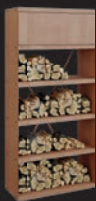

**OFYR
STORAGE INSERT PRO**
TEAK WOOD
MEDIUM

LARGE

SUITABLE FOR

OFYR MISE EN PLACE TABLE 135 PRO
OFYR KAMADO TABLE 135 PRO BGE
OFYR KAMADO TABLE 135 PRO KJ

**OFYR
STORAGE INSERT PRO**
TEAK WOOD
LARGE

**OFYR
STORAGE INSERT PRO**
WITH 2 DOORS
TEAK WOOD LARGE

OFYR BUTCHER BLOCK STORAGE 90

OFYR
BUTCHER BLOCK
STORAGE CORTEN 90
● TEAK WOOD
○ CERAMIC DARK GREY

OFYR
BUTCHER BLOCK
STORAGE BLACK 90
● TEAK WOOD
○ CERAMIC DARK GREY

OFYR WOOD STORAGE DRESSOIR

OFYR
WOOD STORAGE
DRESSOIR CORTEN
● TEAK WOOD

OFYR
WOOD STORAGE
DRESSOIR BLACK
● TEAK WOOD

OFYR WOOD STORAGE

OFYR
WOOD STORAGE
CORTEN 100

OFYR
WOOD STORAGE
CORTEN 200

OFYR
WOOD STORAGE
CORTEN 300

OFYR
WOOD STORAGE
BLACK 100

OFYR
WOOD STORAGE
BLACK 200

OFYR BENCHES