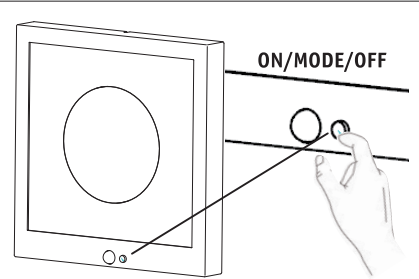

	6-8H		50% T=8H
	switch "ON"		
		100% T=1.5H	
	switch "MODE"		
		 20Sec.100%	
		<4m	

	6-8H		50% T=3H
	switch "ON"		
		100% T=0.5H	
	switch "MODE"		
		 20Sec.100%	
		<4m	