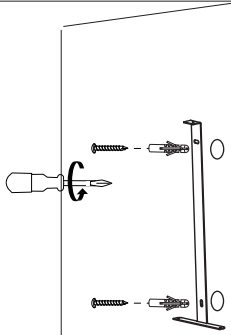

Paulmann

! IP44

Info

www.paulmann.com

Paulmann Licht GmbH
Quezinger Feld 2
31832 Springe
Germany

www.paulmann.com

Art.-Nr.: 94263
PJY 03/22

Li-Ion

1x

incl

A

B

only use rechargeable 1xLi-ion Battery (DC3.7V, 1800mAh)

C

D

E

	6-8H		50% T=8H
	switch "ON"		
		100% T=1.5H	
	switch "MODE"		
		 20Sec.100%	
		<4m	

	6-8H		50% T=3H
	switch "ON"		
		100% T=0.5H	
	switch "MODE"		
		 20Sec.100%	
		<4m