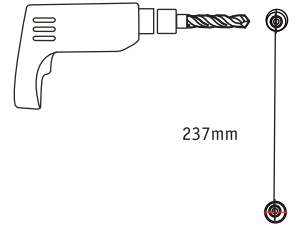

B

only use rechargeable 1xLi-ion Battery (DC3.7V, 1800mAh)

C