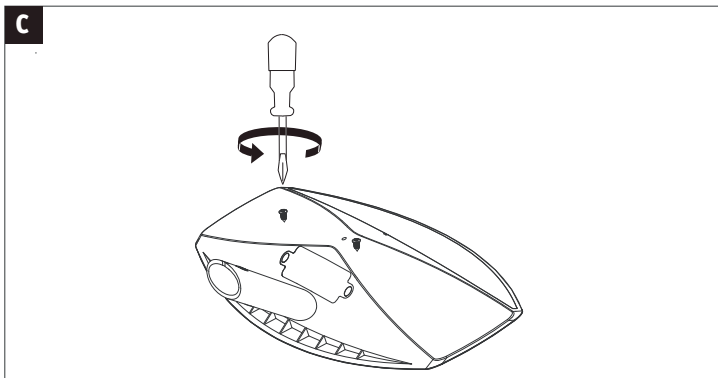

Paulmann

IP44

Info

www.paulmann.com

Paulmann Licht GmbH
Quezinger Feld 2
31832 Springe
Germany

www.paulmann.com

Art.-Nr.: 943.38
943.39
943.40
943.41
PSH 09/20

Incl.

Li-Ion

Hiermit erklärt Paulmann Licht, dass der Funkanlagentyp Art.-Nr.: 943.38/39/40/41 der Richtlinie 2014/53/EU entspricht. Der vollständige Text der EU-Konformitätserklärung ist unter der folgenden Internetadresse verfügbar: www.paulmann.de
Zugelassen für den Betrieb in allen Ländern der EU / Approved for operating in all European countries

CE: Konform mit / in accordance with / conformément a 2014/30/EU, 2014/53/EU <http://www.paulmann.com/ce>

Funk-Frequenz 2,4 GHz-2,4835 GHz Abgestrahlte Energie 10mW NO

Doesn't apply for the geographical area within a radius of 20km from the centre on "Ny Alesund"