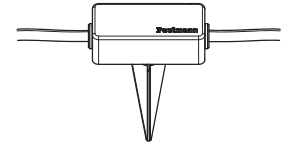

ZigBee Control Box
not incl.

Paulmann
Art.-Nr. 939.99