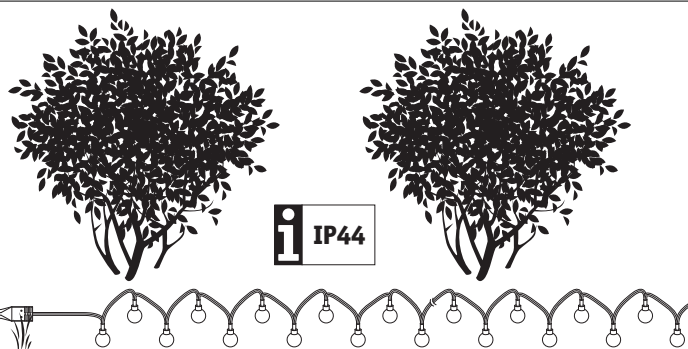

Paulmann

IP44

www.paulmann.com/symbols

Paulmann Licht GmbH
Quezinger Feld 2
31832 Springe
Germany

www.paulmann.com

Art.-Nr.: 945.57
945.58

PSH 07/22

945.57: 72xQ
945.58: 48xQ

A

Driver
not incl.

Paulmann
Art.-Nr. 988.48

Connector

not incl.

Paulmann
Art.-Nr. 939.26,
939.27,
...

Control Box

not incl. **Paulmann**
Art.-Nr. 180.11

Remote Control

ZigBee Control Box
not incl.

Paulmann
Art.-Nr. 939.99

ZigBee Remote Control
not incl.

Paulmann
Art.-Nr. 500.67

B

24V DC

C

D

max. 50m
max. 150W

E

IP44

IP44

The min bending diameter of rubber cable is 60 mm

IP44

IP44