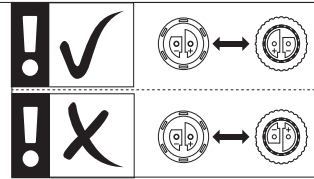

Remote Control

ZigBee Control Box
not incl.

Paulmann
Art.-Nr. 939.99

ZigBee Remote Control
not incl.

Paulmann
Art.-Nr. 500.67

B

24V DC

C

D

max. 50m
max. 150W

E

IP44

IP44

The min bending diameter of rubber cable is 60 mm

IP44

IP44