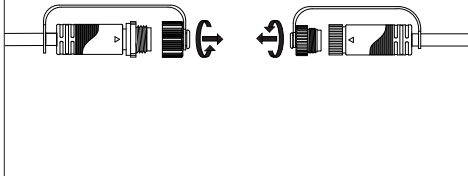

Remote Control

ZigBee Control Box
not incl.

Paulmann
Art.-Nr. 939.99

ZigBee Remote Control
not incl.

Paulmann
Art.-Nr. 500.67

B

24V DC

C

D

max. 50m
max. 150W

E

IP44

IP44

The min bending diameter of rubber cable is 60 mm

IP44

IP44