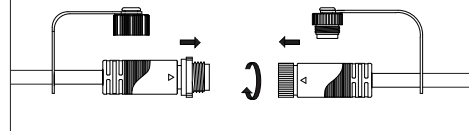

Remote Control

ZigBee Control Box
not incl.

Paulmann
Art.-Nr. 939.99

ZigBee Remote Control
not incl.

Paulmann
Art.-Nr. 500.67

B

24V DC

C

D

max. 50m
max. 150W

E

IP44

IP44

The min bending diameter of rubber cable is 60 mm

IP44

IP44