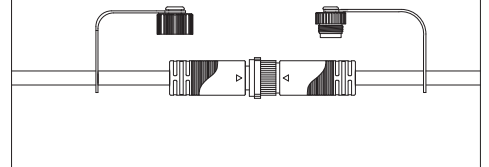

D

max. 50m
max. 150W

E

IP44

IP44

The min bending diameter of rubber cable is 60 mm

IP44

IP44