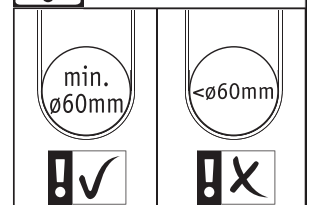

D

max. 50m
max. 150W

E

IP44

IP44

The min bending diameter of rubber cable is 60 mm

IP44

IP44