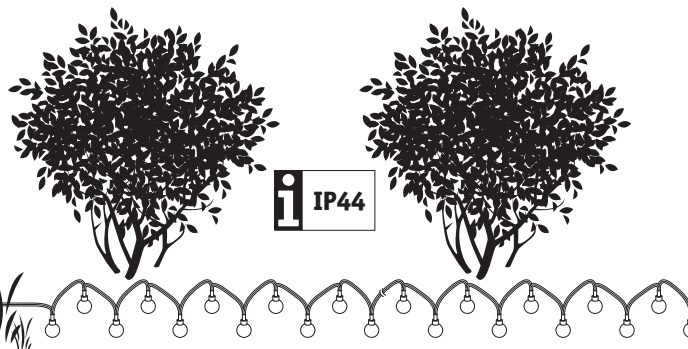

Paulmann

IP44

www.paulmann.com/symbols

Paulmann Licht GmbH
Quezinger Feld 2
31832 Springe
Germany

www.paulmann.com

Art.-Nr.: 945.57
945.58

PSH 07/22

945.57: 72xQ
945.58: 48xQ

A

Driver
not incl.

Paulmann
Art.-Nr. 988.48

Connector

not incl.

Paulmann
Art.-Nr. 939.26,
939.27,
...

Control Box

not incl. **Paulmann**
Art.-Nr. 180.11

Remote Control

ZigBee Control Box
not incl.

Paulmann
Art.-Nr. 939.99

ZigBee Remote Control
not incl.

Paulmann
Art.-Nr. 500.67

B

24V DC

C

D

max. 50m
max. 150W

E

IP44

IP44

The min bending diameter of rubber cable is 60 mm

IP44

IP44