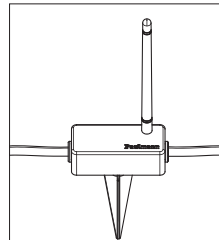

A

Driver
not incl.

Paulmann
Art.-Nr. 988.48

Connector

not incl.

Paulmann
Art.-Nr. 939.26,
939.27,
...

Control Box

not incl. **Paulmann**
Art.-Nr. 180.11

D

max. 50m
max. 150W

E

IP44

IP44

The min bending diameter of rubber cable is 60 mm

IP44

IP44