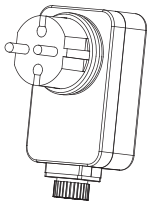

A

Driver
not incl.

Paulmann
Art.-Nr. 988.48

Connector

not incl.

Paulmann
Art.-Nr. 939.26,
939.27,
...

Control Box

not incl. **Paulmann**
Art.-Nr. 180.11

D

max. 50m
max. 150W

E

IP44

IP44

The min bending diameter of rubber cable is 60 mm

IP44

IP44