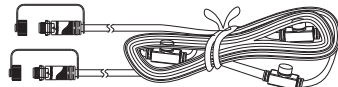

A

Driver
not incl.

Paulmann
Art.-Nr. 988.48

Connector

not incl.

Paulmann
Art.-Nr. 939.26,
939.27,
...

Control Box

not incl. **Paulmann**
Art.-Nr. 180.11

D

max. 50m
max. 150W

E

IP44

IP44

The min bending diameter of rubber cable is 60 mm

IP44

IP44