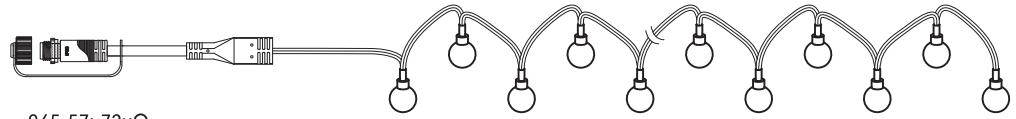

Paulmann

IP44

www.paulmann.com/symbols

Paulmann Licht GmbH
Quezinger Feld 2
31832 Springe
Germany

www.paulmann.com

Art.-Nr.: 945.57
945.58

PSH 07/22

945.57: 72xQ
945.58: 48xQ

D

max. 50m
max. 150W

E

IP44

IP44

The min bending diameter of rubber cable is 60 mm

IP44

IP44