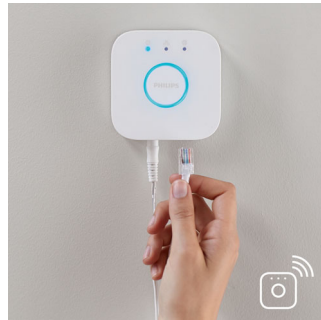

Philips Hue White and
color ambiance
Signe table light

LED integrated

Aluminium
Smart control with Hue bridge*

40801/48/P7

Limitless possibilities

for extraordinary experiences

This stylish Philips Hue Signe table light combines scene-setting mood lighting and warm white task lighting. Connects to your home wireless network for instant and complete control of your home lighting from your smart device.

Control it your way

Connect your Philips Hue lights with the bridge and start discovering the endless possibilities. Control

your lights from your smartphone or tablet via the Philips Hue app, or add switches to your system to activate your lights. Set timers, notifications, alarms, and more for the full Philips Hue experience. Philips Hue even works with Amazon Alexa, Apple HomeKit and Google Home to allow you to control your lights with your voice.

Sync with music and movies

Extend your TV viewing experience to the whole room or sync light to your favorite music and see how light reacts to the rhythm. Download the third party apps and discover the amazing things you can do with Philips Hue.

Requires a Philips Hue bridge

Connect your Philips Hue lights with the bridge to control your lights from your smart phone or tablet via the Philips Hue app.

Specifications

Design and finishing

- Material: aluminium
- Color: aluminium