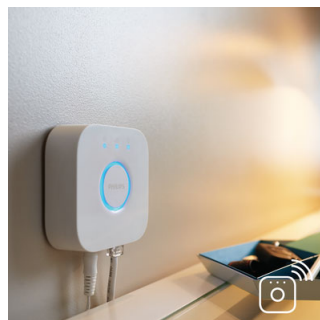

Preliminary

Philips Hue White and
color ambiance
Signe floor light

LED integrated

Aluminium
Smart control with Hue bridge*

40802/48/P7

Limitless possibilities

for extraordinary experiences

This stylish Philips Hue Signe floor light combines scene-setting mood lighting and warm white task lighting. Connects to your home wireless network for instant and complete control of your home lighting from your smart device.

Control it your way

Connect your Philips Hue lights with the bridge and start discovering the endless possibilities. Control your lights from your smartphone or tablet via the Philips Hue app, or add switches to your system to activate your lights. Set timers, notifications, alarms, and more for the full Philips Hue experience. Philips

Hue even works with Amazon Alexa, Apple Homekit and Google Home to allow you to control your lights with your voice.

Sync with music and movies

Extend your TV viewing experience to the whole room or sync light to your favorite music and see how light reacts to the rhythm. Download the third party apps and discover the amazing things you can do with Philips Hue.

Requires a Philips Hue bridge

Connect your Philips Hue lights with the bridge to control your lights from your smart phone or tablet via the Philips Hue app.

Full control with Hue bridge

Connect your Philips Hue lights with the bridge to unlock the endless possibilities of the system.