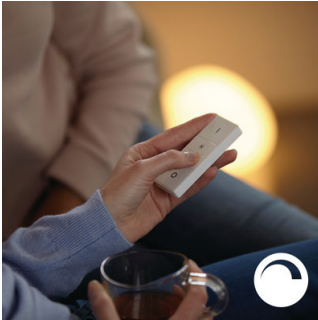

Limitless possibilities

- Create your ambiance with warm white to cool daylight
- Sync lights with music and movies
- Control it your way
- Installation free dimming
- Requires a Philips Hue bridge

Full control from smart device with Hue bridge

- Full control from smart device with Hue bridge

PHILIPS

Signe floor light
LED integrated Aluminium, Smart control with Hue bridge*

Kohokohdat

Installation free dimming

Experience guaranteed smooth dimming with Philips Hue. Not too bright. Not too dark. Just right. No need for wires, an electrician or installation