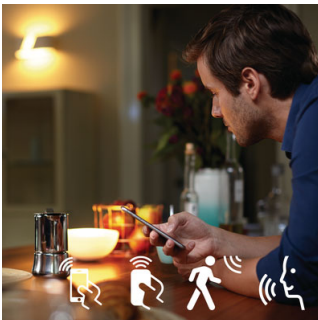

- Full control from smart device with Hue bridge

PHILIPS

Signe floor light
LED integrated Aluminium, Smart control with Hue bridge*

Kohokohdat

Installation free dimming

Experience guaranteed smooth dimming with Philips Hue. Not too bright. Not too dark. Just right. No need for wires, an electrician or installation

Control it your way

Connect your Philips Hue lights with the bridge and start discovering the endless possibilities. Control your lights from your smartphone or tablet via the Philips Hue app, or add switches to your system to activate your lights. Set timers, notifications, alarms, and more for the full Philips Hue experience. Philips