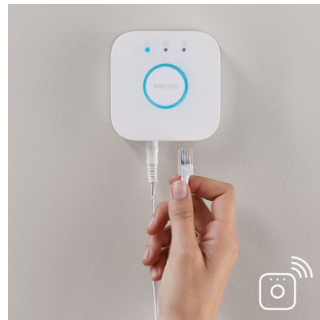

Control it your way

Connect your Philips Hue lights with the bridge and start discovering the endless possibilities. Control your lights from your smartphone or tablet via the Philips Hue app, or add switches to your system to activate your lights. Set timers, notifications, alarms, and more for the full Philips Hue experience. Philips

Hue even works with Amazon Alexa, Apple Homekit and Google Home to allow you to control your lights with your voice.

Sync with music and movies

Extend your TV viewing experience to the whole room or sync light to your favorite music and see how light reacts to the rhythm. Download the third party apps and discover the amazing things you can do with Philips Hue.

Requires a Philips Hue bridge

Connect your Philips Hue lights with the bridge to control your lights from your smart phone or tablet via the Philips Hue app.

Full control with Hue bridge

Connect your Philips Hue lights with the bridge to unlock the endless possibilities of the system.