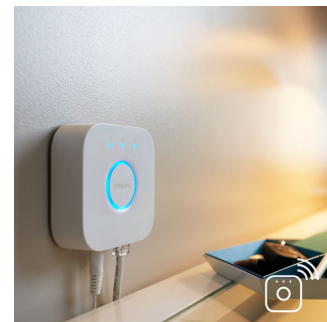

Full control with Hue bridge

Connect your Philips Hue lights with the bridge to unlock the endless possibilities of the system.