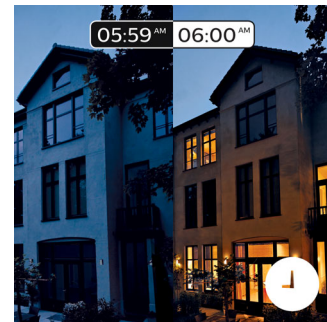

Timers for your convenience

Philips Hue can make it seem like you're home when you're not, using the schedule function in the Philips Hue app. Set the lights to come on at a pre-set time, so the lights are on when you arrive home. You can even set rooms to light up at different times. And of course, you can let the lights turn off gradually in the night, so you never have to worry whether you've left any lights on. Connection with the Philips Hue bridge required for this functionality.