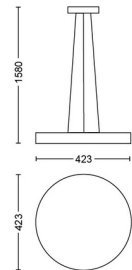

Philips Hue White
ambiance
Being pendant light

Dimmer switch included
LED integrated
Black
Smart control with Hue bridge*

40984/30/P7