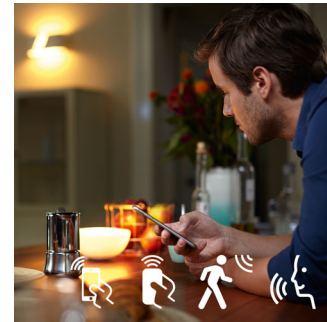

Full control with Hue bridge

Connect your Philips Hue lights with the bridge to unlock the endless possibilities of the system.

Create your ambiance

Set the right ambiance for any moment and decorate your home with warm to cool white light. Enjoy different styles throughout the year, no matter if it's the crisp white light reminding you of a spring breeze, the warm white light of a summer sun, or the ice cool daylight of winter.

Smart control, home and away

With the Philips Hue iOS and Android apps you can control your lights remotely wherever you are. Check if you have forgotten to switch your lights off before you left your home, and

switch them on if you are working late. Connection with the Philips Hue bridge required for this functionality.

Control it your way

Connect your Philips Hue lights with the bridge and start discovering the endless possibilities. Control your lights from your smartphone or tablet via the Philips Hue app, or add switches to your system to activate your lights. Set timers, notifications, alarms, and more for the full Philips Hue experience. Philips Hue even works with Amazon Alexa, Apple Homekit and Google Home to allow you to control your lights with your voice.