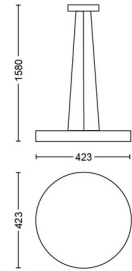

Philips Hue White
ambience
Being pendant light

Dimmer switch included
LED integrated
White
Smart control with Hue bridge*

40984/31/P7

Light for your moments

from sunrise to sunset

With the Philips Hue white ambience Being pendant in your home, you can easily control the light routines for every moment of the day. Use the dimmer switch to set the right light that helps you relax, read, concentrate and energise

Light for your moments

- Easy and wireless control with the dimmer switch (included)
- Relax, read, concentrate and energize with light recipes

Full control from smart device with Hue bridge

- Full control from smart device with Hue bridge
- Wake up and go to sleep naturally
- Create your ambience with warm white to cool daylight
- Smart control, home and away
- Set timers for your convenience
- Control it your way