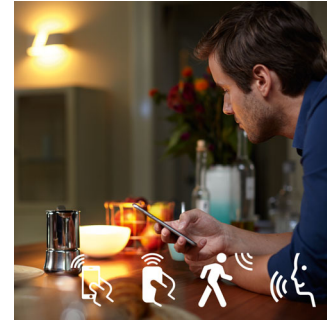

Full control with Hue bridge

Connect your Philips Hue lights with the bridge to unlock the endless possibilities of the system.

Create your ambiance

Set the right ambiance for any moment and decorate your home with warm to cool white light. Enjoy different styles throughout the year, no matter if it's the crisp white light reminding you of a spring breeze, the warm white light of a summer sun, or the ice cool daylight of winter.

Smart control, home and away

With the Philips Hue iOS and Android apps you can control your lights remotely wherever you are. Check if you have forgotten to switch your lights off before you left your home, and

switch them on if you are working late. Connection with the Philips Hue bridge required for this functionality.

Control it your way

Connect your Philips Hue lights with the bridge and start discovering the endless possibilities. Control your lights from your smartphone or tablet via the Philips Hue app, or add switches to your system to activate your lights. Set timers, notifications, alarms, and more for the full Philips Hue experience. Philips Hue even works with Amazon Alexa, Apple Homekit and Google Home to allow you to control your lights with your voice.