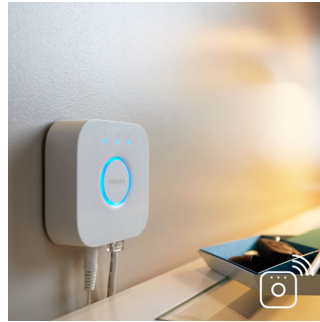

Full control with Hue bridge

Connect your Philips Hue lights with the bridge to unlock the endless possibilities of the system.