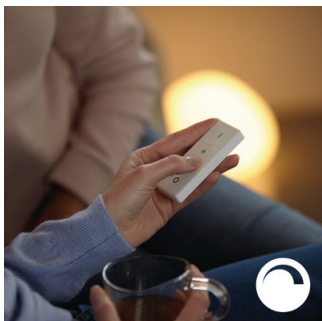

Installation free dimming

Experience guaranteed smooth dimming with Philips Hue. Not too bright. Not too dark. Just right. No need for wires, an electrician or installation