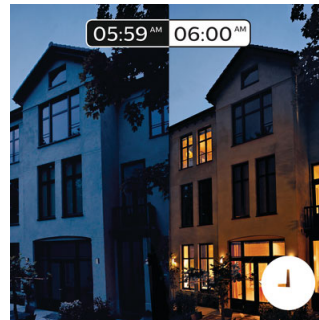

Smart control, home and away

With the Philips Hue iOS and Android apps you can control your lights remotely wherever you are. Check if you have forgotten to switch

3216131P5

your lights off before you left your home, and switch them on if you are working late. Connection with the Philips Hue bridge required for this functionality.

Timers for your convenience

Philips Hue can make it seem like you're home when you're not, using the schedule function in the Philips Hue app. Set the lights to come on at a pre-set time, so the lights are on when you arrive home. You can even set rooms to light up at different times. And of course, you can let the lights turn off gradually in the night, so you never have to worry whether you've left any lights on. Connection with the Philips Hue bridge required for this functionality.