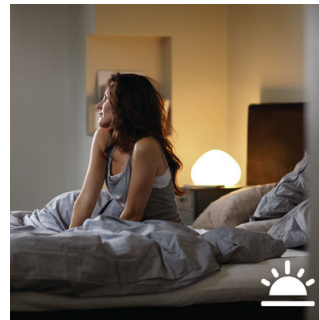

Wake up and go to sleep

Philips Hue will help get you out of bed the way you like it, helping you start your day feeling refreshed. The light brightness increases gradually mimicking the effect of sunrise and helps you wake up naturally, instead of being woken up by the loud sound of an alarm clock. Start your day, the right way. In the evening, the relaxing warm white light helps you to unwind, relax and prepare your body for a good night's sleep.