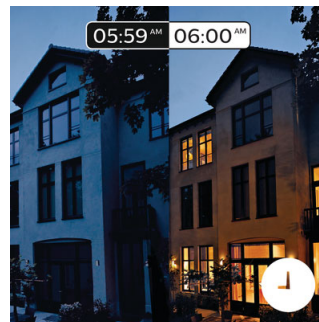

Smart control, home and away

With the Philips Hue iOS and Android apps you can control your lights remotely wherever you are. Check if you have forgotten to switch

3216331P5

your lights off before you left your home, and switch them on if you are working late. Connection with the Philips Hue bridge required for this functionality.

Timers for your convenience

Philips Hue can make it seem like you're home when you're not, using the schedule function in the Philips Hue app. Set the lights to come on at a pre-set time, so the lights are on when you arrive home. You can even set rooms to light up at different times. And of course, you can let the lights turn off gradually in the night, so you never have to worry whether you've left any lights on. Connection with the Philips Hue bridge required for this functionality.