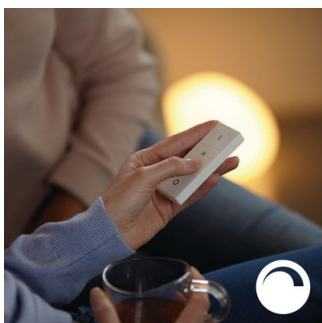

Installation free dimming

Experience guaranteed smooth dimming with Philips Hue. Not too bright. Not too dark. Just right. No need for wires, an electrician or installation