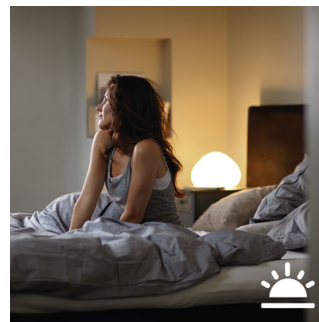

Wake up and go to sleep

Philips Hue will help get you out of bed the way you like it, helping you start your day feeling refreshed. The light brightness increases gradually mimicking the effect of sunrise and helps you wake up naturally, instead of being woken up by the loud sound of an alarm clock. Start your day, the right way. In the evening, the relaxing warm white light helps you to unwind, relax and prepare your body for a good night's sleep.