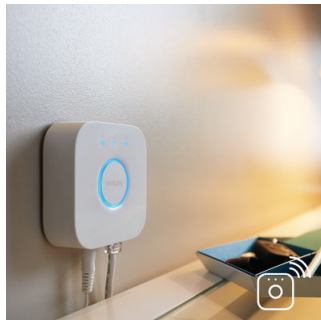

Full control with Hue bridge

Connect your Philips Hue lights with the bridge to unlock the endless possibilities of the system.