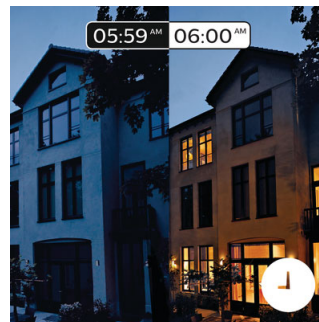

Smart control, home and away

With the Philips Hue iOS and Android apps you can control your lights remotely wherever you are. Check if you have forgotten to switch

3216431P5

your lights off before you left your home, and switch them on if you are working late. Connection with the Philips Hue bridge required for this functionality.

Timers for your convenience

Philips Hue can make it seem like you're home when you're not, using the schedule function in the Philips Hue app. Set the lights to come on at a pre-set time, so the lights are on when you arrive home. You can even set rooms to light up at different times. And of course, you can let the lights turn off gradually in the night, so you never have to worry whether you've left any lights on. Connection with the Philips Hue bridge required for this functionality.