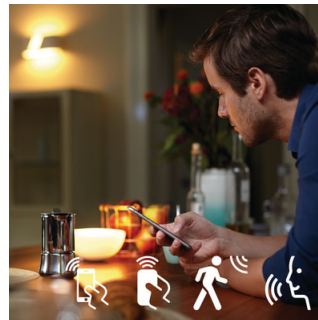

### Smart control, home and away

With the Philips Hue iOS and Android apps you can control your lights remotely wherever you are. Check if you have forgotten to switch your lights off before you left your home, and switch them on if you are working late. Connection with the Philips Hue bridge required for this functionality.

### Control it your way

Connect your Philips Hue lights with the bridge and start discovering the endless possibilities. Control your lights from your smartphone or tablet via the Philips Hue app, or add switches to your system to activate your lights. Set timers, notifications, alarms, and more for the full Philips Hue experience. Philips Hue even works with Amazon Alexa, Apple Homekit and Google Home to allow you to control your lights with your voice.