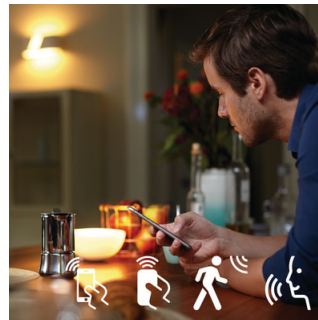

Installation free dimming

Experience guaranteed smooth dimming with Philips Hue. Not too bright. Not too dark. Just right. No need for wires, an electrician or installation

Create your ambiance

Set the right ambiance for any moment and decorate your home with warm to cool white light. Enjoy different styles throughout the year, no matter if it's the crisp white light reminding you of a spring breeze, the warm white light of a summer sun, or the ice cool daylight of winter.

Smart control, home and away

With the Philips Hue iOS and Android apps you can control your lights remotely wherever you are. Check if you have forgotten to switch your lights off before you left your home, and switch them on if you are working late. Connection with the Philips Hue bridge required for this functionality.

Control it your way

Connect your Philips Hue lights with the bridge and start discovering the endless possibilities. Control your lights from your smartphone or tablet via the Philips Hue app, or add switches to your system to activate your lights. Set timers, notifications, alarms, and more for the full Philips Hue experience. Philips Hue even works with Amazon Alexa, Apple Homekit and Google Home to allow you to control your lights with your voice.