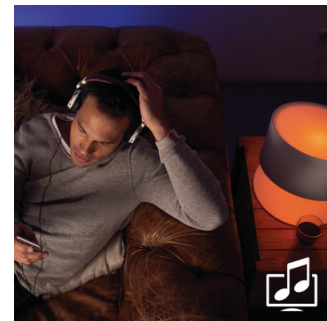

4090331P7

Apple Homekit and Google Home to allow you to control your lights with your voice.

Be creative with colors

Play with light and choose from 16 million colors to instantly change the look and atmosphere of your room. Set the scene effortlessly with one touch of a button. Use a favourite photo and relive that special moment with splashes of light. Save your favourite light settings and recall them whenever you want with the tap of a finger

Sync with music and movies

Extend your TV viewing experience to the whole room or sync light to your favorite music and see how light reacts to the rhythm. Download the third party apps and discover the amazing things you can do with Philips Hue.