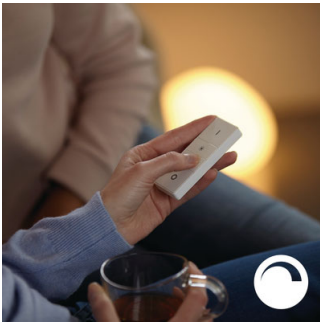

Installation free dimming

Experience guaranteed smooth dimming with Philips Hue. Not too bright. Not too dark. Just right. No need for wires, an electrician or installation