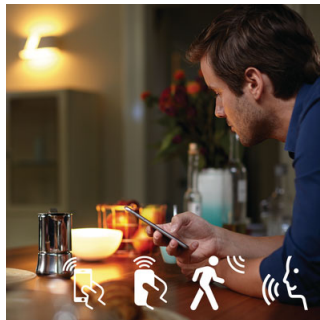

### Light for your daily routines

Light influences our mood and behavior. Philips Hue can help you to customize your daily routines into moments you can enjoy. Skip your morning coffee and get ready for the day with cool, bright white daylight that helps to energize your body and mind. Stay focussed with finely tuned bright white light. Or put your feet up and relax with a soft glow of white light for the perfect end of the day.

### Control it your way

Connect your Philips Hue lights with the bridge and start discovering the endless possibilities. Control your lights from your smartphone or tablet via the Philips Hue app, or add switches to your system to activate your lights. Set timers, notifications, alarms, and more for the full Philips Hue experience. Philips Hue even works with Amazon Alexa, Apple HomeKit and Google Home to allow you to control your lights with your voice.