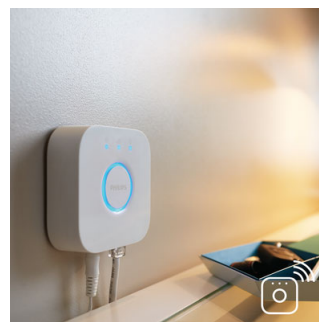

Full control with Hue bridge

Connect your Philips Hue lights with the bridge to unlock the endless possibilities of the system.