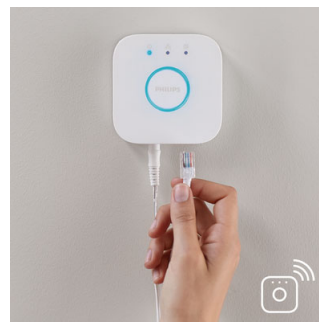

Requires a Philips Hue bridge

Connect your Philips Hue lights with the bridge to control your lights from your smartphone or tablet via the Philips Hue app.