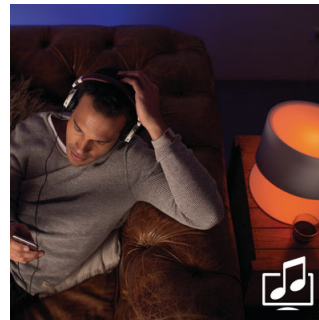

Sync with music and movies

Extend your TV viewing experience to the whole room or sync light to your favorite music and see how light reacts to the rhythm. Download the third party apps and discover the amazing things you can do with Philips Hue.