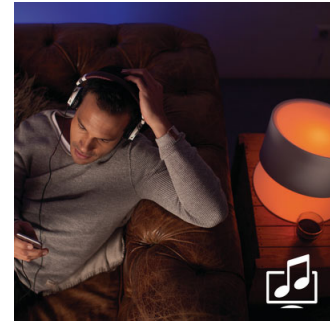

Sync with music and movies

Extend your TV viewing experience to the whole room or sync light to your favorite music and see how light reacts to the rhythm. Download the third party apps and discover the amazing things you can do with Philips Hue.