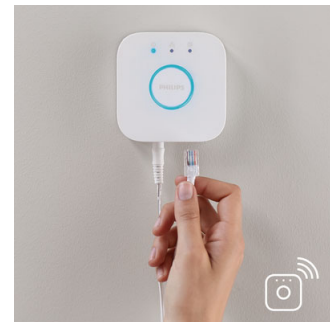

Installation free dimming

Experience guaranteed smooth dimming with Philips Hue. Not too bright. Not too dark. Just right. No need for wires, an electrician or installation

Control it your way

Connect your Philips Hue lights with the bridge and start discovering the endless possibilities. Control your lights from your smartphone or tablet via the Philips Hue app, or add switches to your system to activate your lights. Set timers, notifications, alarms, and more for the full Philips Hue experience. Philips Hue even works with Amazon Alexa, Apple HomeKit and Google Home to allow you to control your lights with your voice.

4090631P7

Sync with music and movies

Extend your TV viewing experience to the whole room or sync light to your favorite music and see how light reacts to the rhythm. Download the third party apps and discover the amazing things you can do with Philips Hue.

Requires a Philips Hue bridge

Connect your Philips Hue lights with the bridge to control your lights from your smartphone or tablet via the Philips Hue app.

Full control with Hue bridge

Connect your Philips Hue lights with the bridge to unlock the endless possibilities of the system.