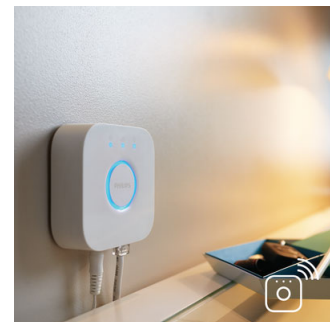

4090631P7

Sync with music and movies

Extend your TV viewing experience to the whole room or sync light to your favorite music and see how light reacts to the rhythm. Download the third party apps and discover the amazing things you can do with Philips Hue.

Requires a Philips Hue bridge

Connect your Philips Hue lights with the bridge to control your lights from your smartphone or tablet via the Philips Hue app.

Full control with Hue bridge

Connect your Philips Hue lights with the bridge to unlock the endless possibilities of the system.