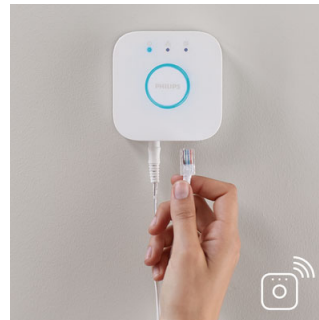

Installation free dimming

Experience guaranteed smooth dimming with Philips Hue. Not too bright. Not too dark. Just right. No need for wires, an electrician or installation

Control it your way

Connect your Philips Hue lights with the bridge and start discovering the endless possibilities. Control your lights from your smartphone or tablet via the Philips Hue app, or add switches to your system to activate your lights. Set timers, notifications, alarms, and more for the full Philips Hue experience. Philips Hue even works with Amazon Alexa, Apple Homekit and Google Home to allow you to control your lights with your voice.

Requires a Philips Hue bridge

Connect your Philips Hue lights with the bridge to control your lights from your smart phone or tablet via the Philips Hue app.

Wirelessly controllable LED

This LED bulb is wirelessly controllable if you connect it to the Philips Hue bridge for smart control or to the Philips Hue dimmer switch.