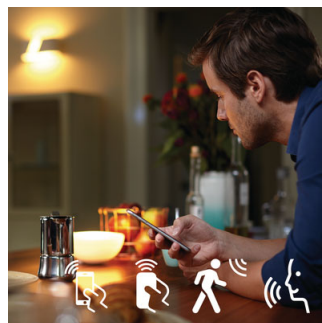

Timers for your convenience

Philips Hue can make it seem like you're home when you're not, using the schedule function in the Philips Hue app. Set the lights to come on at a pre-set time, so the lights are on when you arrive home. You can even set rooms to light up at different times. And of course, you can let the lights turn off gradually in the night, so you never have to worry whether you've left any lights on.

Installation free dimming

Experience guaranteed smooth dimming with Philips Hue. Not too bright. Not too dark. Just right. No need for wires, an electrician or installation

Control it your way

Connect your Philips Hue lights with the bridge and start discovering the endless possibilities. Control your lights from your smartphone or tablet via the Philips Hue app, or add switches to your system to activate your lights. Set timers, notifications, alarms, and more for the full Philips Hue experience. Philips Hue even works with Amazon Alexa, Apple Homekit and Google Home to allow you to control your lights with your voice.