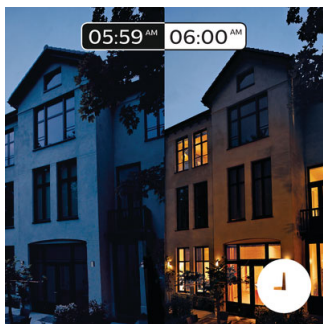

Timers for your convenience

Philips Hue can make it seem like you're home when you're not, using the schedule function in the Philips Hue app. Set the lights to come on at a pre-set time, so the lights are on when you arrive home. You can even set rooms to light up at different times. And of course, you can let the lights turn off gradually in the night, so you never have to worry whether you've left any lights on.