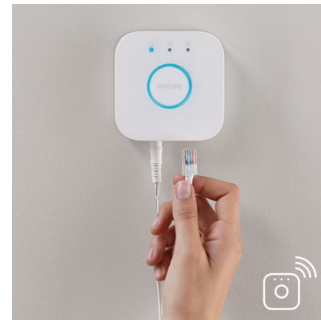

Requires a Philips Hue bridge

Connect your Philips Hue lights with the bridge to control your lights from your smart phone or tablet via the Philips Hue app.