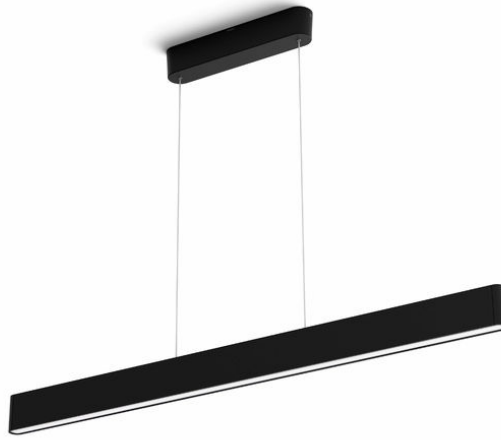

PHILIPS

Ensis pendant light

Hue White and color
ambiance

LED integrated

Instant control via Bluetooth

Control with app or voice*

Add Hue Bridge to unlock more

40903/30/P9

Easy smart lighting

The Ensis pendant's slim design up and down lights makes it easy to combine functional and ambient light. Works as a standalone light or as part of your smart lighting system with the Hue Bridge.

Specifications

Design and finishing

- Color: black
- Material: aluminium

Miscellaneous

- Especially designed for: Living- & Bedroom, Home office & Study
- Style: Modern
- Type: Suspension light
- EyeComfort: No