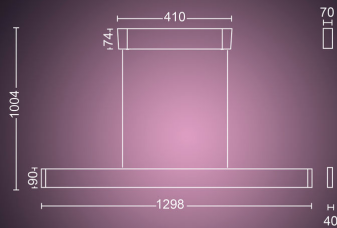

PHILIPS

Ensis pendant light

Hue White and color
ambiance

LED integrated

Instant control via Bluetooth

Control with app or voice*

Add Hue Bridge to unlock more

40903/30/P9