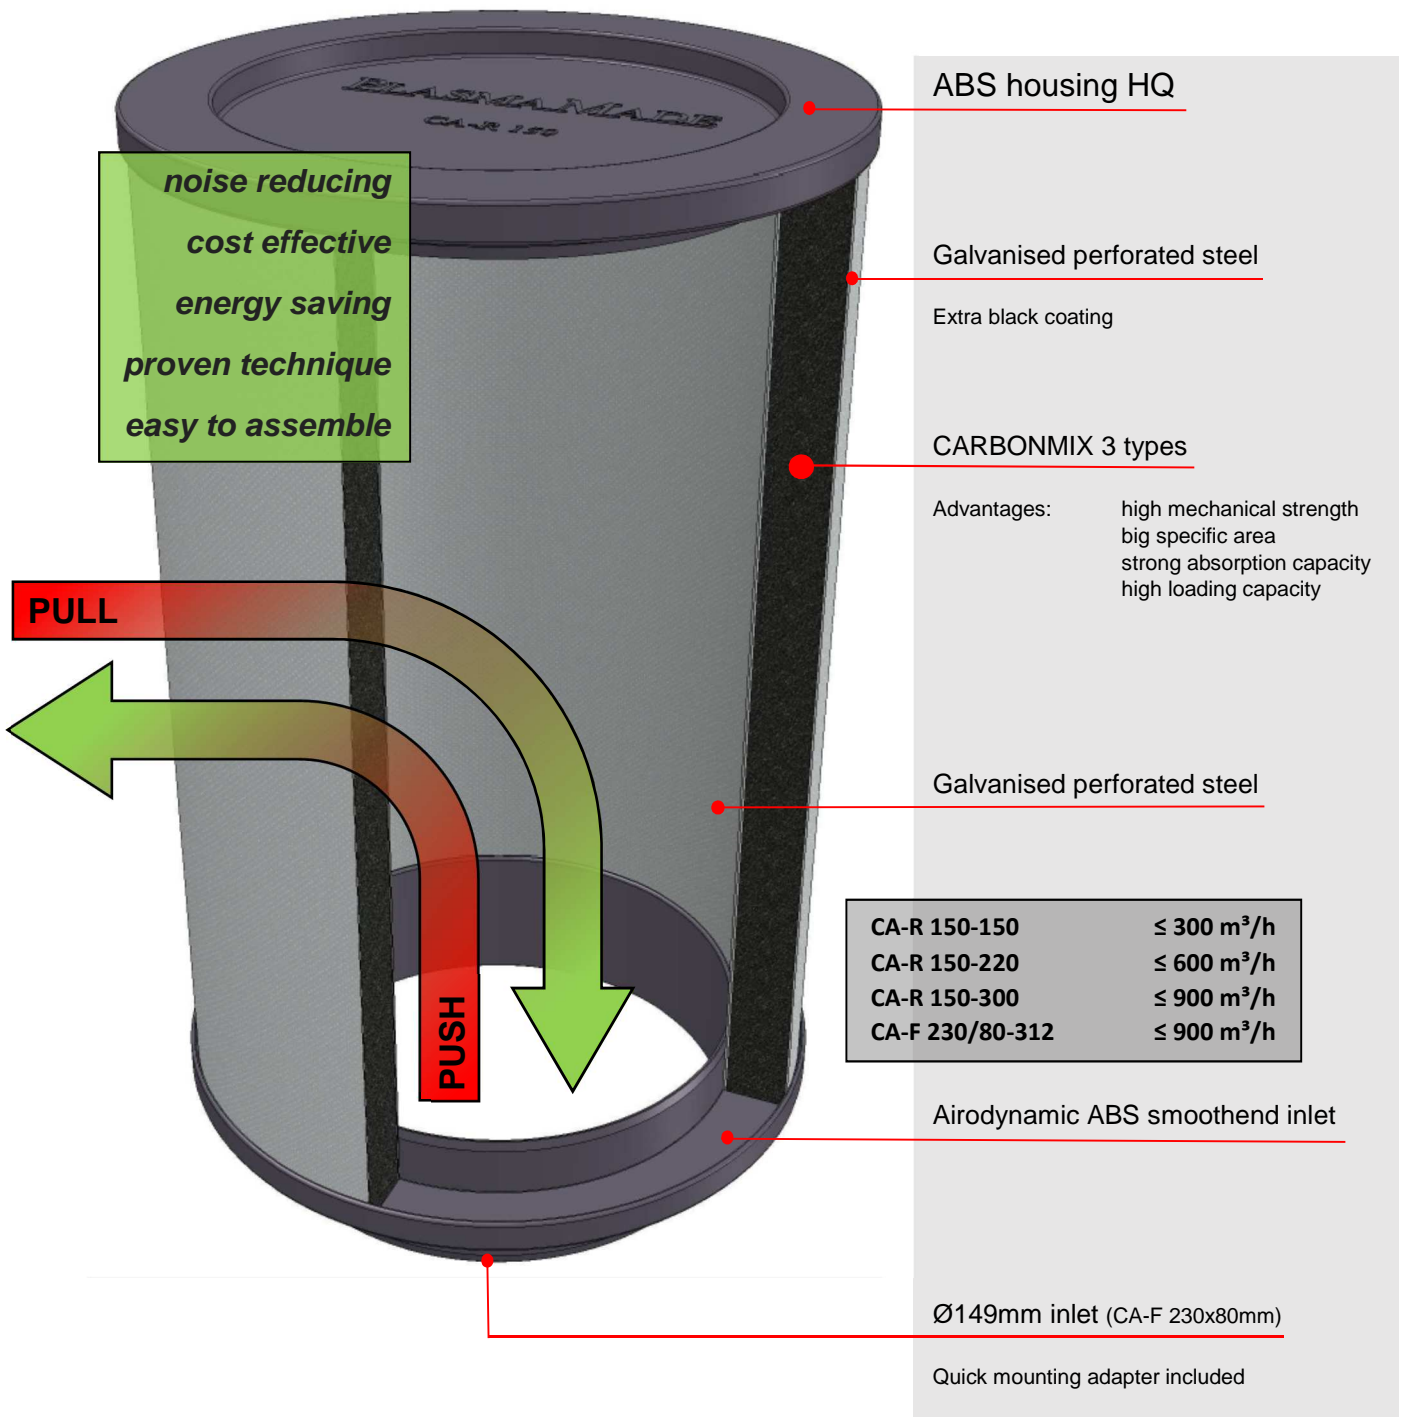

PLASMA MADE®

Absolute Science

PLASMA MADE®
Absolute Science

Postbus 162
7950 AD Staphorst
Netherlands

Tel. +31 (0)522-468071
info@plasmamade.com
www.plasmamade.com