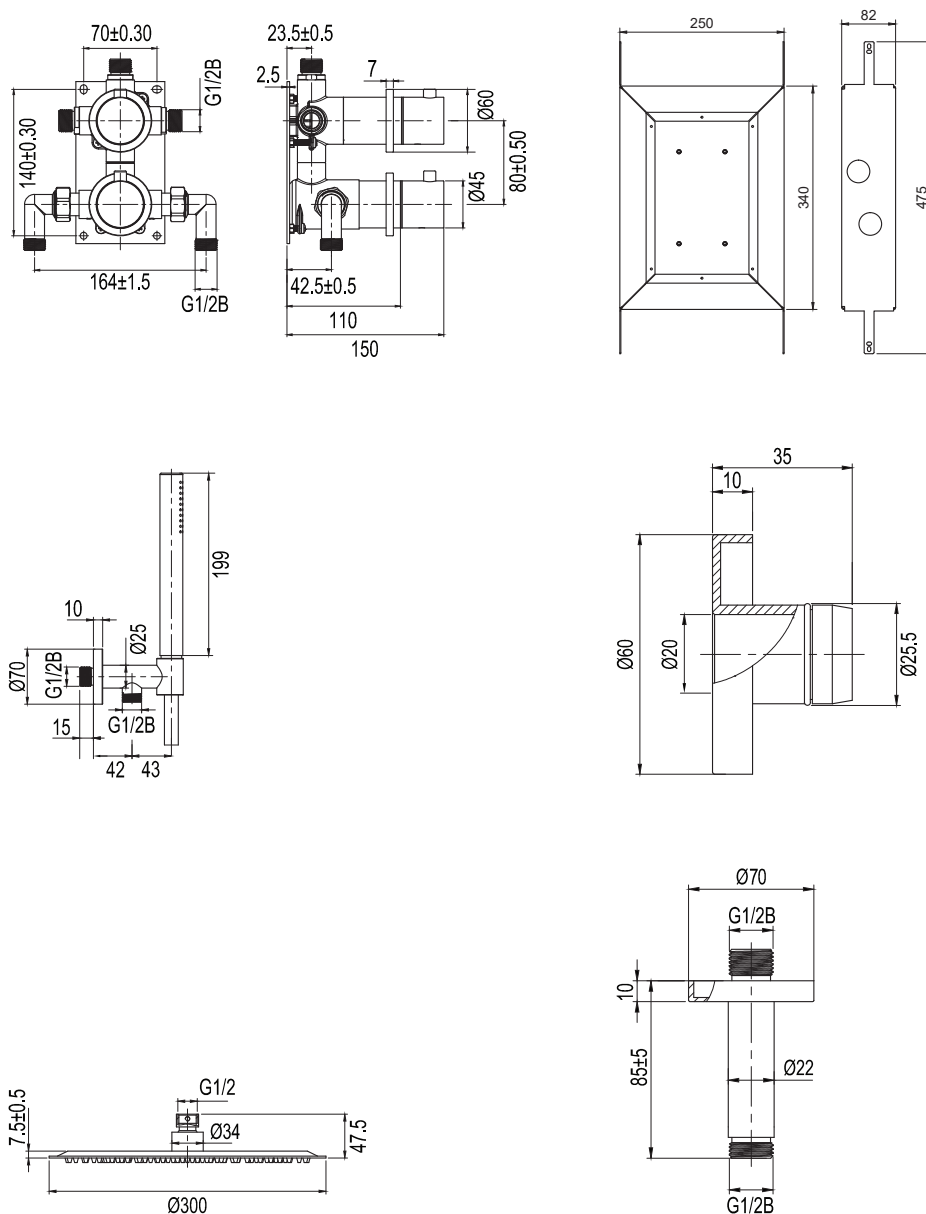

Technische Daten:

Deckenmontierter Kopfbrausenhalter: CC 85 mm (die endgültige Länge des Kopfbrausenhalters hängt von der Dicke der Gipsplatten und/oder anderem Deckenmaterial ab) | Kopfbrause: Ø300 mm | Duschschlauch: 1,5 m

SCANDTAP
BATHROOM CONCEPTS

Scandtap AB, Olofsdalsvägen 21, 302 41 Halmstad, Sweden
info@scandtap.com, www.scandtap.com

Typgodkännande
Nr: 1786-1787

EN

Built-in thermostatic mixer with elegant slimline details. Concealed installation behind the wall gives the bathroom a harmonious, minimalist look. Includes a thin, wide, wall-mounted ceiling shower head and a cylindrical hand shower that delivers a soft, comfortable, wide jet. Timeless design combined with Scandinavian style. • Two functions: Ceiling shower and hand shower • Made of stainless steel • Approved by SINTEF and KIWA • Two separate levers for adjusting temperature and water pressure • Ceiling-mounted ceiling shower head • Tiltable ceiling shower head • Anti-twist hose • Anti-limescale feature allows easy cleaning of the ceiling shower head and hand shower even if the water is hard • Reliable thermostat that is also resistant to hard water • Supplied with certified Scandtap Box 1 installation box in stainless steel, which protects against water leakage behind wall • Supplied with cover in matching colour for the leak indicator

Technical data:

Ceiling-mounted ceiling shower bracket: CC 85 mm (the ceiling shower bracket's ultimate length depends on the thickness of the plasterboard and/or other ceiling materials) | Ceiling shower head: Ø300 mm | Shower hose: 1.5 m

Mått / Dimensjoner / Måle / Mitat / Abmessungen / Dimensions

SCANDTAP

BATHROOM CONCEPTS

Scandtap AB, Olofsdalsvägen 21, 302 41 Halmstad, Sweden
info@scandtap.com, www.scandtap.com

Typgodkännande
Nr: 1786-1787