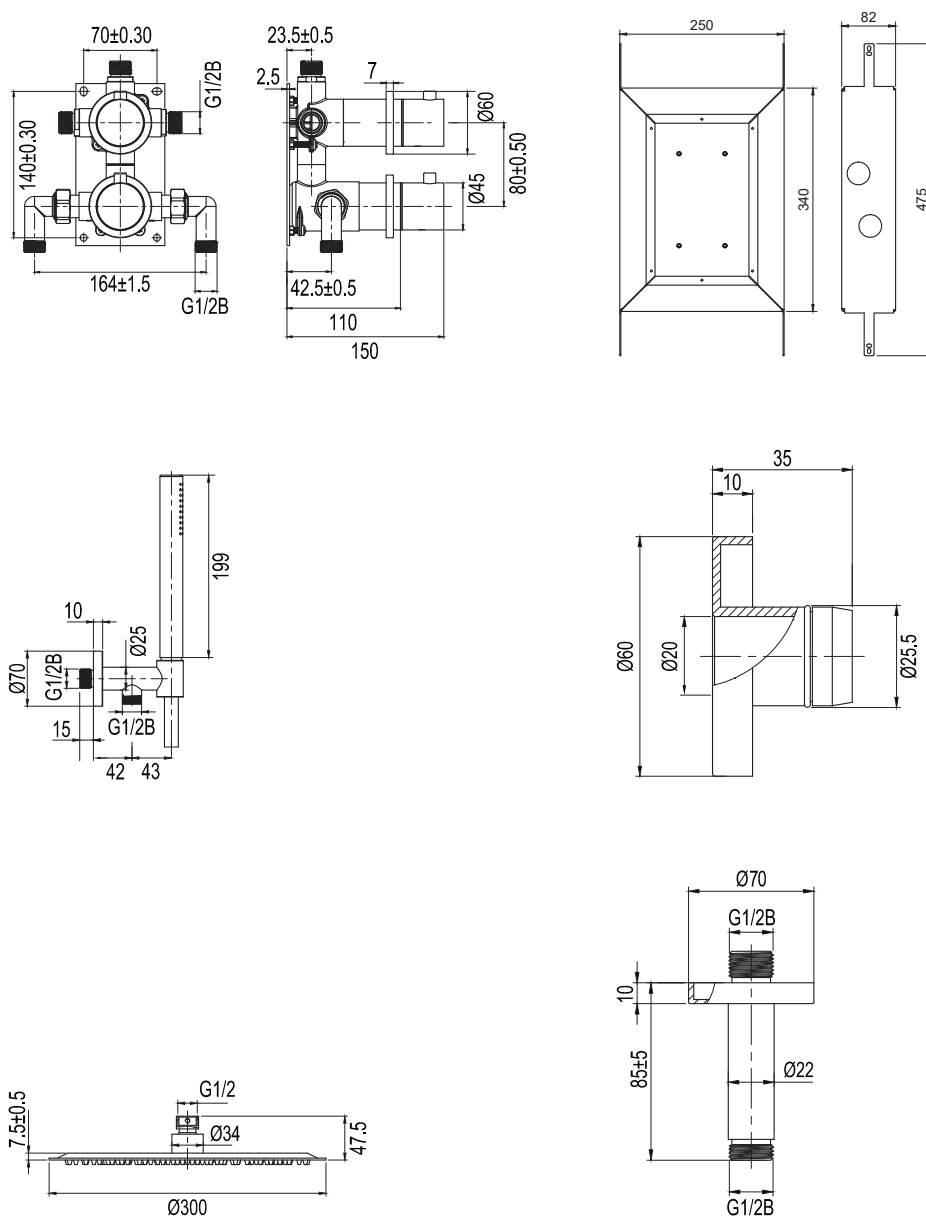

Technische Daten:

Deckenmontierter Kopfbrausenhalter: CC 85 mm (die endgültige Länge des Kopfbrausenhalters hängt von der Dicke der Gipsplatten und/oder anderem Deckenmaterial ab) | Kopfbrause: Ø300 mm | Duschschlauch: 1,5 m

SCANDTAP
BATHROOM CONCEPTS

Scandtap AB, Olofsdalsvägen 21, 302 41 Halmstad, Sweden
info@scandtap.com, www.scandtap.com

Typgodkännande
Nr: 1786-1787

EN

Built-in thermostatic mixer with elegant slimline details. Concealed installation behind the wall gives the bathroom a harmonious, minimalist look. Includes a thin, wide, wall-mounted ceiling shower head and a cylindrical hand shower that delivers a soft, comfortable, wide jet. Timeless design combined with Scandinavian style. • Two functions: Ceiling shower and hand shower • Made of stainless steel • Approved by SINTEF and KIWA • Two separate levers for adjusting temperature and water pressure • Ceiling-mounted ceiling shower head • Tiltable ceiling shower head • Anti-twist hose • Anti-limescale feature allows easy cleaning of the ceiling shower head and hand shower even if the water is hard • Reliable thermostat that is also resistant to hard water • Supplied with certified Scandtap Box 1 installation box in stainless steel, which protects against water leakage behind wall • Supplied with cover in matching colour for the leak indicator

Technical data:

Ceiling-mounted ceiling shower bracket: CC 85 mm (the ceiling shower bracket's ultimate length depends on the thickness of the plasterboard and/or other ceiling materials) | Ceiling shower head: Ø300 mm | Shower hose: 1.5 m

Mått / Dimensjoner / Måle / Mitat / Abmessungen / Dimensions

SCANDTAP

BATHROOM CONCEPTS

Scandtap AB, Olofsdalsvägen 21, 302 41 Halmstad, Sweden
info@scandtap.com, www.scandtap.com

Typgodkännande
Nr: 1786-1787