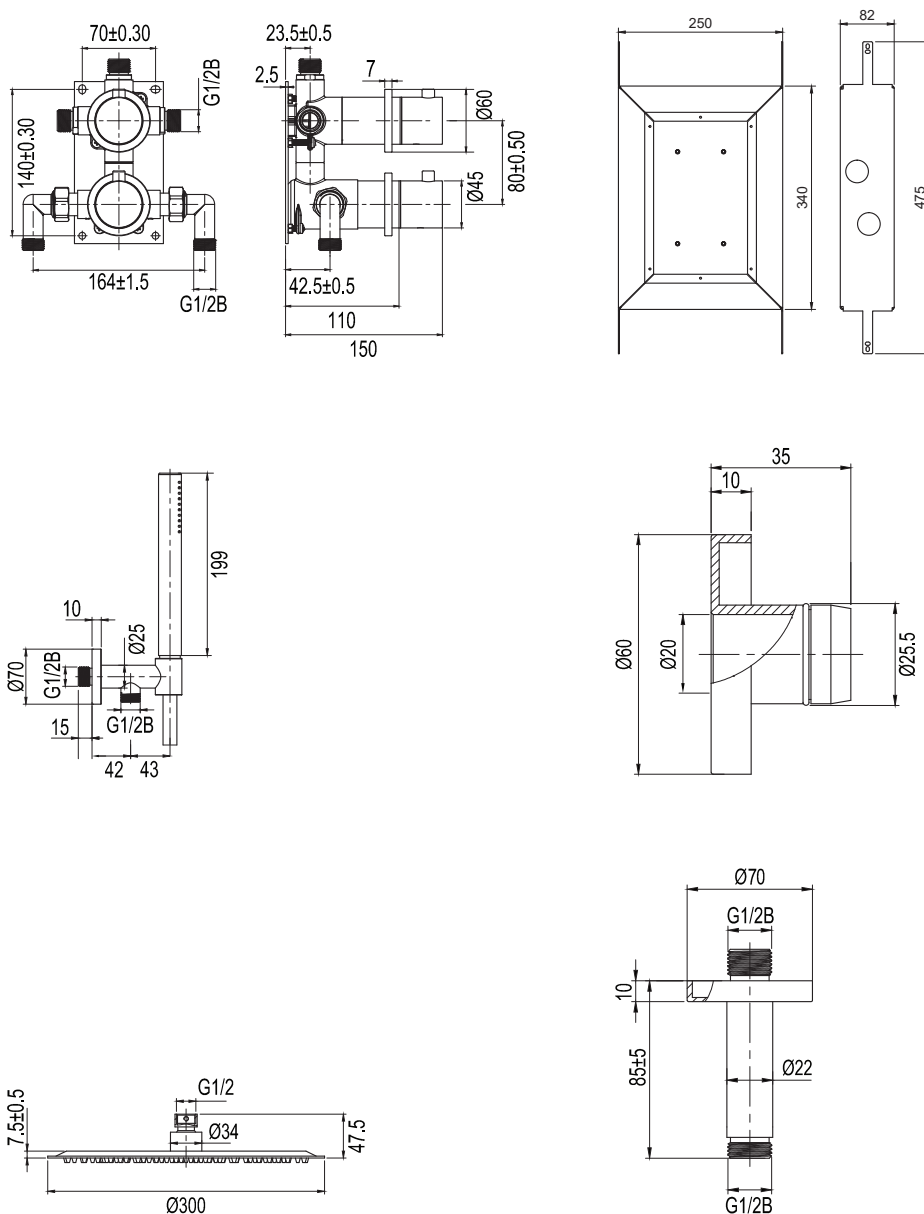

Technische Daten:

Deckenmontierter Kopfbrausenhalter: CC 85 mm (die endgültige Länge des Kopfbrausenhalters hängt von der Dicke der Gipsplatten und/oder anderem Deckenmaterial ab) | Kopfbrause: Ø300 mm | Duschschlauch: 1,5 m

SCANDTAP
BATHROOM CONCEPTS

Scandtap AB, Olofsdalsvägen 21, 302 41 Halmstad, Sweden
info@scandtap.com, www.scandtap.com

Typgodkännande
Nr: 1786-1787

EN

Built-in thermostatic mixer with elegant slimline details. Concealed installation behind the wall gives the bathroom a harmonious, minimalist look. Includes a thin, wide, wall-mounted ceiling shower head and a cylindrical hand shower that delivers a soft, comfortable, wide jet. Timeless design combined with Scandinavian style. • Two functions: Ceiling shower and hand shower • Made of stainless steel • Approved by SINTEF and KIWA • Two separate levers for adjusting temperature and water pressure • Ceiling-mounted ceiling shower head • Tiltable ceiling shower head • Anti-twist hose • Anti-limescale feature allows easy cleaning of the ceiling shower head and hand shower even if the water is hard • Reliable thermostat that is also resistant to hard water • Supplied with certified Scandtap Box 1 installation box in stainless steel, which protects against water leakage behind wall • Supplied with cover in matching colour for the leak indicator

Technical data:

Ceiling-mounted ceiling shower bracket: CC 85 mm (the ceiling shower bracket's ultimate length depends on the thickness of the plasterboard and/or other ceiling materials) | Ceiling shower head: Ø300 mm | Shower hose: 1.5 m

Mått / Dimensioner / Måle / Mitat / Abmessungen / Dimensions

SCANDTAP

BATHROOM CONCEPTS

Scandtap AB, Olofsdalsvägen 21, 302 41 Halmstad, Sweden
info@scandtap.com, www.scandtap.com

Typgodkännande
Nr: 1786-1787