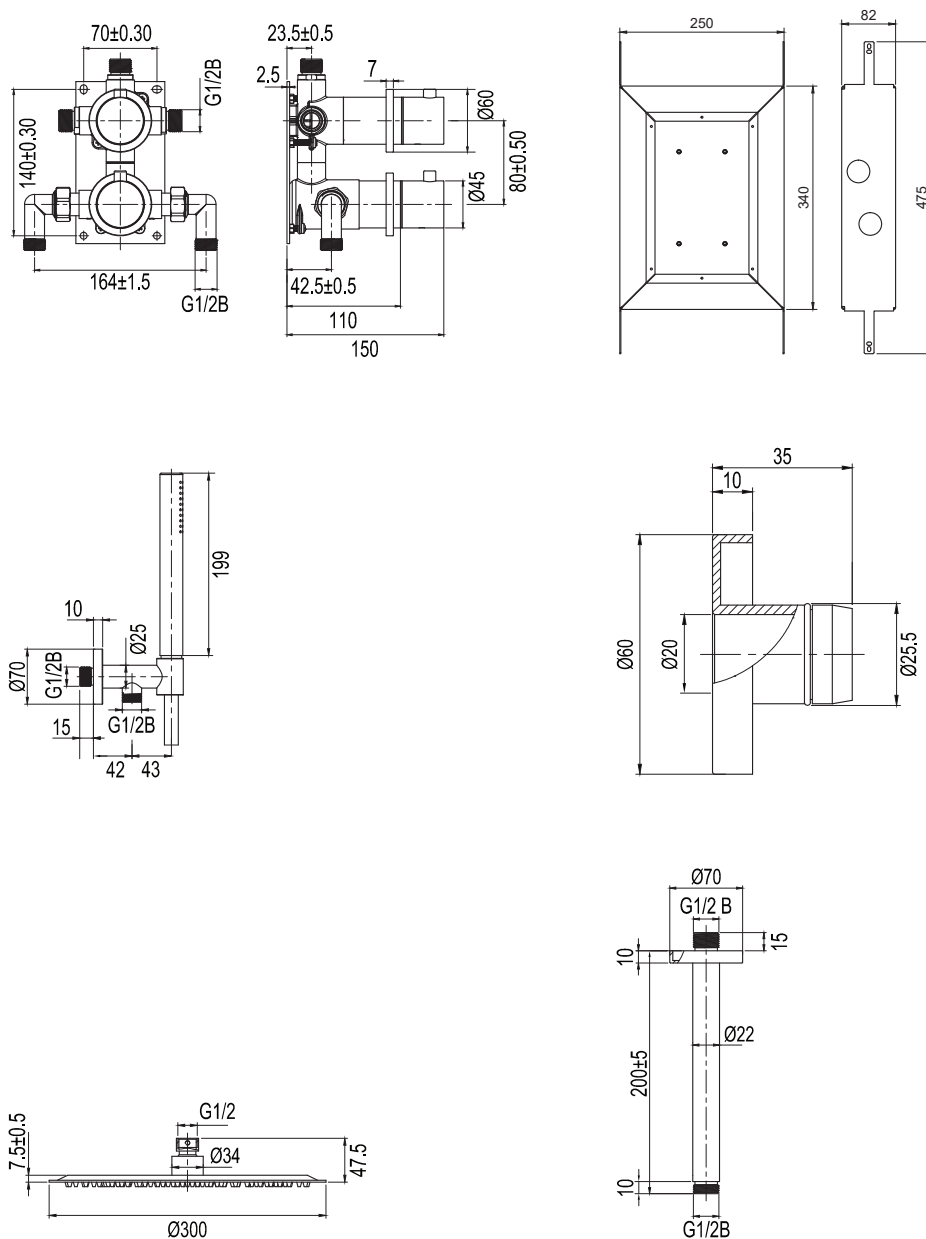

Technische Daten:

Deckenmontierter Kopfbrausenhalter: CC 200 mm (die endgültige Länge des Kopfbrausenhalters hängt von der Dicke der Gipsplatten und/oder anderem Deckenmaterial ab) | Kopfbrause: Ø300 mm | Duschschlauch: 1,5 m

SCANDTAP
BATHROOM CONCEPTS

Scandtap AB, Olofsdalsvägen 21, 302 41 Halmstad, Sweden
info@scandtap.com, www.scandtap.com

Typgodkännande
Nr: 1786-1787

EN

Built-in thermostatic mixer with elegant slimline details. Concealed installation behind the wall gives the bathroom a harmonious, minimalist look. Includes a thin, wide, wall-mounted ceiling shower head and a cylindrical hand shower that delivers a soft, comfortable, wide jet. Timeless design combined with Scandinavian style. • Two functions: Ceiling shower and hand shower • Made of stainless steel • Approved by SINTEF and KIWA • Two separate levers for adjusting temperature and water pressure • Ceiling-mounted ceiling shower head • Tiltable ceiling shower head • Anti-twist hose • Anti-limescale feature allows easy cleaning of the hand shower and ceiling shower head even if the water is hard • Reliable thermostat that is also resistant to hard water • Supplied with certified Scandtap Box 1 installation box in stainless steel, which protects against water leakage behind wall • Supplied with cover in matching colour for the leak indicator

Technical data:

Ceiling-mounted ceiling shower bracket: CC 200 mm (the ceiling shower bracket's ultimate length depends on the thickness of the plasterboard and/or other ceiling materials) | Ceiling shower head: Ø300 mm | Shower hose: 1.5 m

Mått / Dimensjoner / Måle / Mitat / Abmessungen / Dimensions

SCANDTAP

BATHROOM CONCEPTS

Scandtap AB, Olofsdalsvägen 21, 302 41 Halmstad, Sweden
info@scandtap.com, www.scandtap.com

Typgodkännande
Nr: 1786-1787