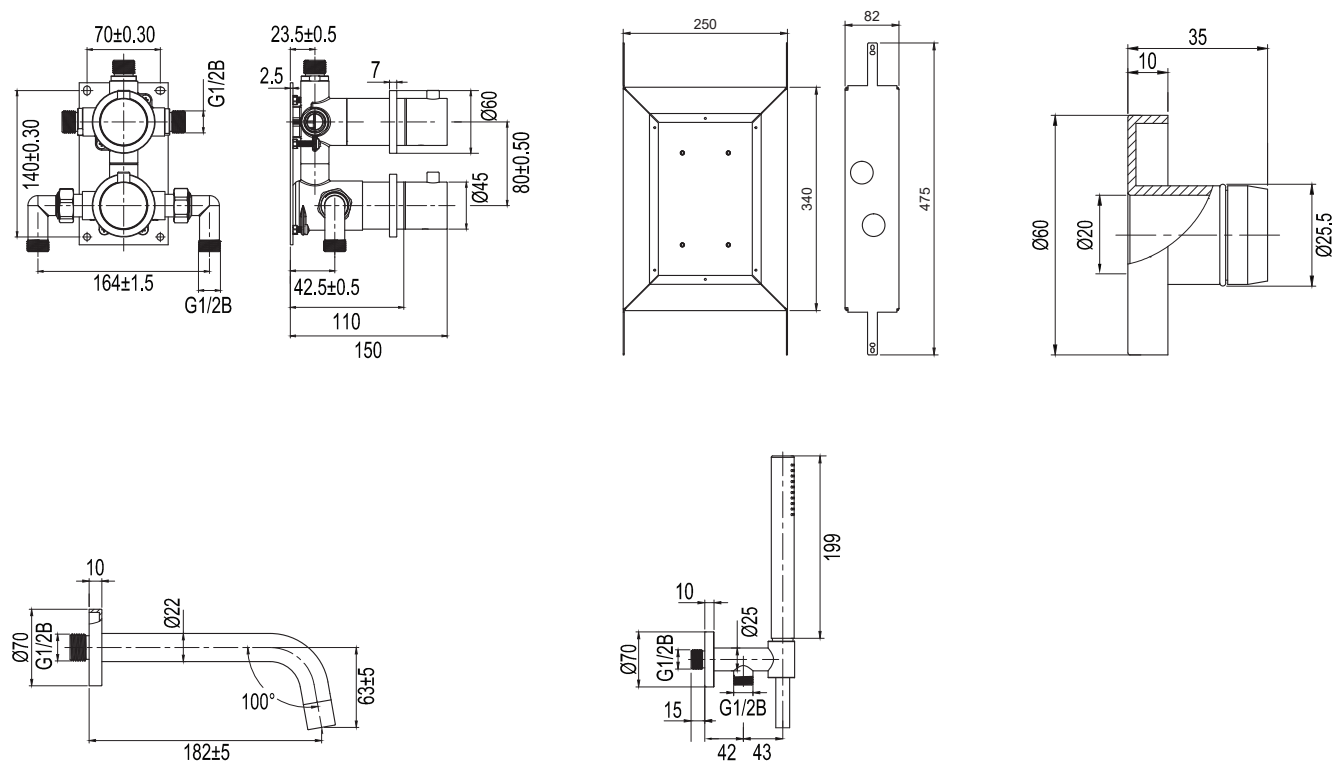

Technische Daten:

Wanneneinlauf: 182 mm (die endgültige Länge des Rohrs von der Wand hängt von der Dicke der Fliesen und der Sperrschicht ab) | Duschschlauch: 1,5 m

EN

Built-in bath mixer with elegant slimline details and a clean-lined bath spout. Concealed installation behind the wall gives the bathroom a harmonious, minimalist look. Includes a cylindrical hand shower that delivers a soft, comfortable, wide jet. Timeless design combined with Scandinavian style. • Two functions: Bath spout and hand shower • Made of stainless steel • Approved by SINTEF and KIWA • Two separate levers for adjusting temperature and water pressure • Anti-twist hose • Anti-limescale feature allows easy cleaning of the hand shower even if the water is hard • Reliable thermostat that is also resistant to hard water • Supplied with certified Scandtap Box 1 installation box in stainless steel, which protects against water leakage behind wall • Supplied with cover in matching colour for the leak indicator

Technical data:

Bath spout: 182 mm (the spout's ultimate protrusion from the wall depends on the thickness of the tiles and the sealing layer) | Shower hose: 1.5 m

Mått / Dimensjoner / Måle / Mitat / Abmessungen / Dimensions