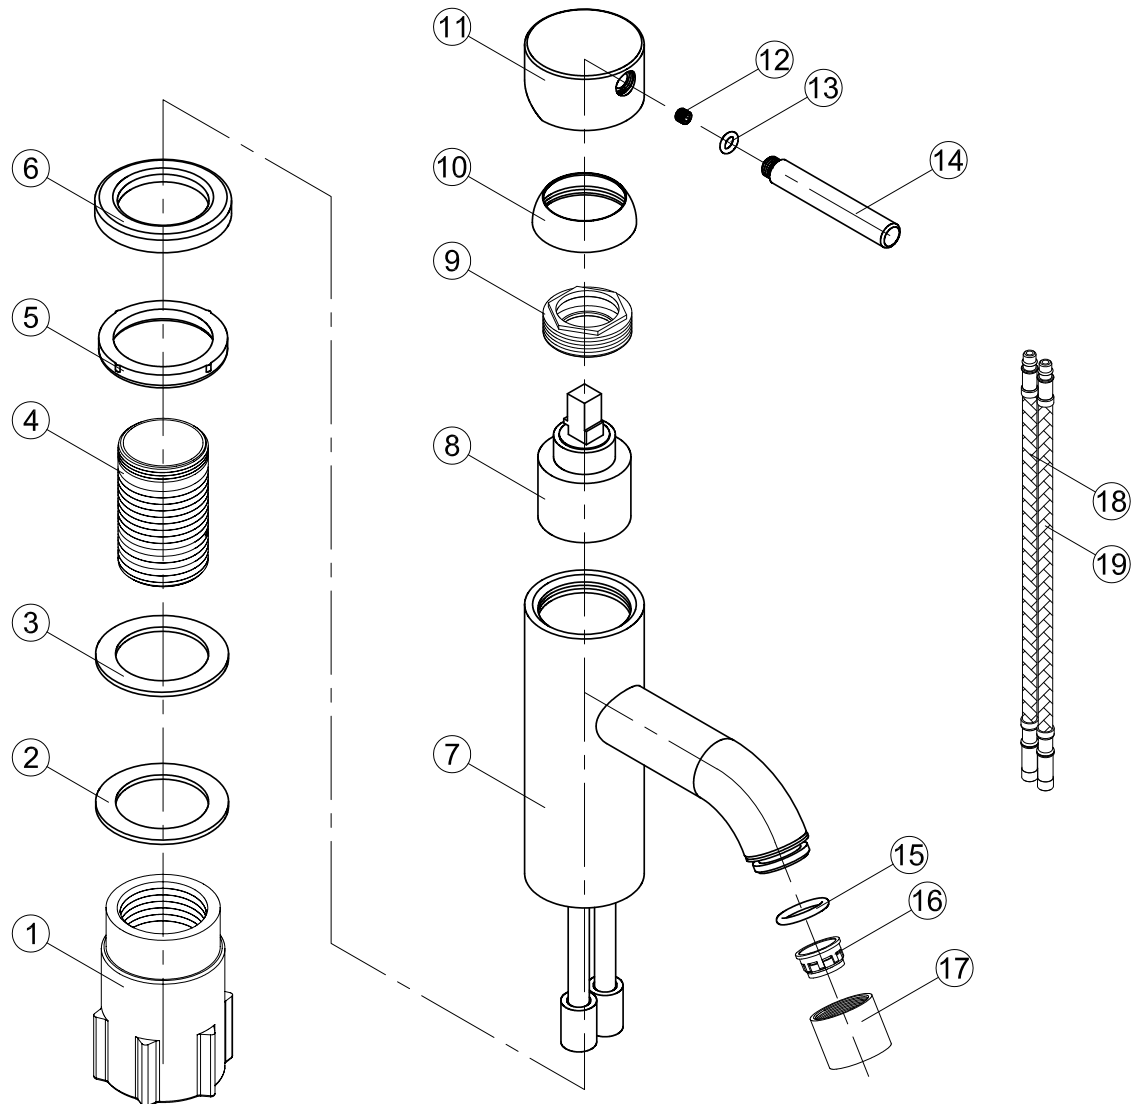

- 1 Fixing bushing
- 2 Washer
- 3 Rubber
- 4 Threaded tube
- 5 Base Rubber
- 6 Base
- 7 Body
- 8 Cartridge
- 9 Screw nut
- 10 Cover ring
- 11 Handle base
- 12 Inner hex screw
- 13 O ring
- 14 Handle bar
- 15 O ring
- 16 Aerator
- 17 Aerator cover
- 18 Flexible hose
- 19 Flexible hose

# Steel Wave Amber

Art no: 10007 RSK: 8277585

**SCANDTAP®**  
BATHROOM CONCEPTS

Scandtap AB, Olofsdalsvägen 21, 302 41 Halmstad, Sweden  
info@scandtap.com, www.scandtap.com