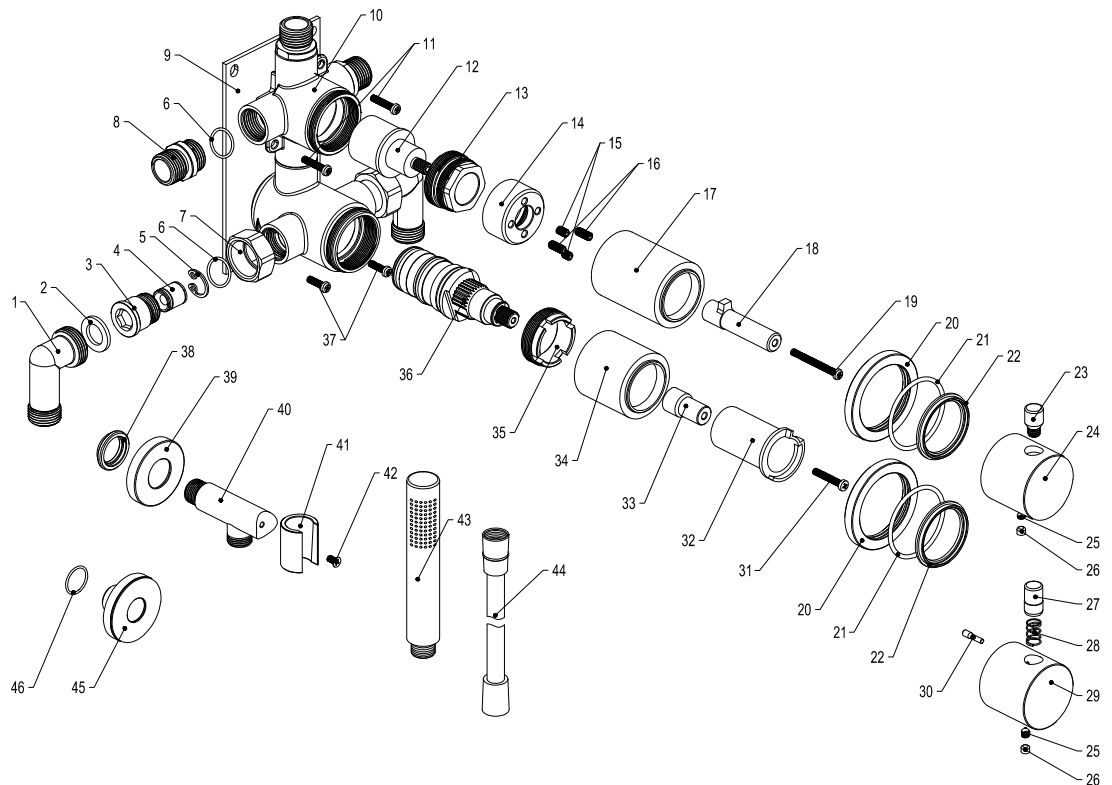

- 1 90° connector
- 2 Gasket
- 3 Connector
- 4 Check valve
- 5 c-ring
- 6 o-ring
- 7 Foot nut
- 8 Connector
- 9 Fastening plate
- 10 Body
- 11 Fixing screws
- 12 Diverter
- 13 Lock nut
- 14 Limiter
- 15 Hex screws
- 16 Limiter screws
- 17 Diverter cover
- 18 Splined extender
- 19 Screw
- 20 Decorative cover ring
- 21 o-ring
- 22 Washer
- 23 Handwheel bar
- 24 Handwheel
- 25 Inner hex screw
- 26 Decoration rubber
- 27 Handwheel bar
- 28 Button spring
- 29 Thermostatic handle
- 30 Handwheel plug
- 31 Screw
- 32 Temperature limiter
- 33 Spline bushing
- 34 Thermostat cover
- 35 Thermostat lock nut
- 36 Thermostatic cartridge
- 37 Fixing screws
- 38 Gasket
- 39 Decorative cover ring
- 40 Hand shower holder pipe
- 41 Hand shower holder pipe
- 42 Screw
- 43 Hand shower holder pipe
- 44 Hose
- 45 Tattle pipe cover
- 46 o-ring

## Steel Harmonized 3x

Art no: 21050 RSK: 8351537

**SCANDTAP**  
BATHROOM CONCEPTS

Scandtap AB, Olofsdalsvägen 21, 302 41 Halmstad, Sweden  
info@scandtap.com, www.scandtap.com

Typgodkännande  
Nr: 1786-1787