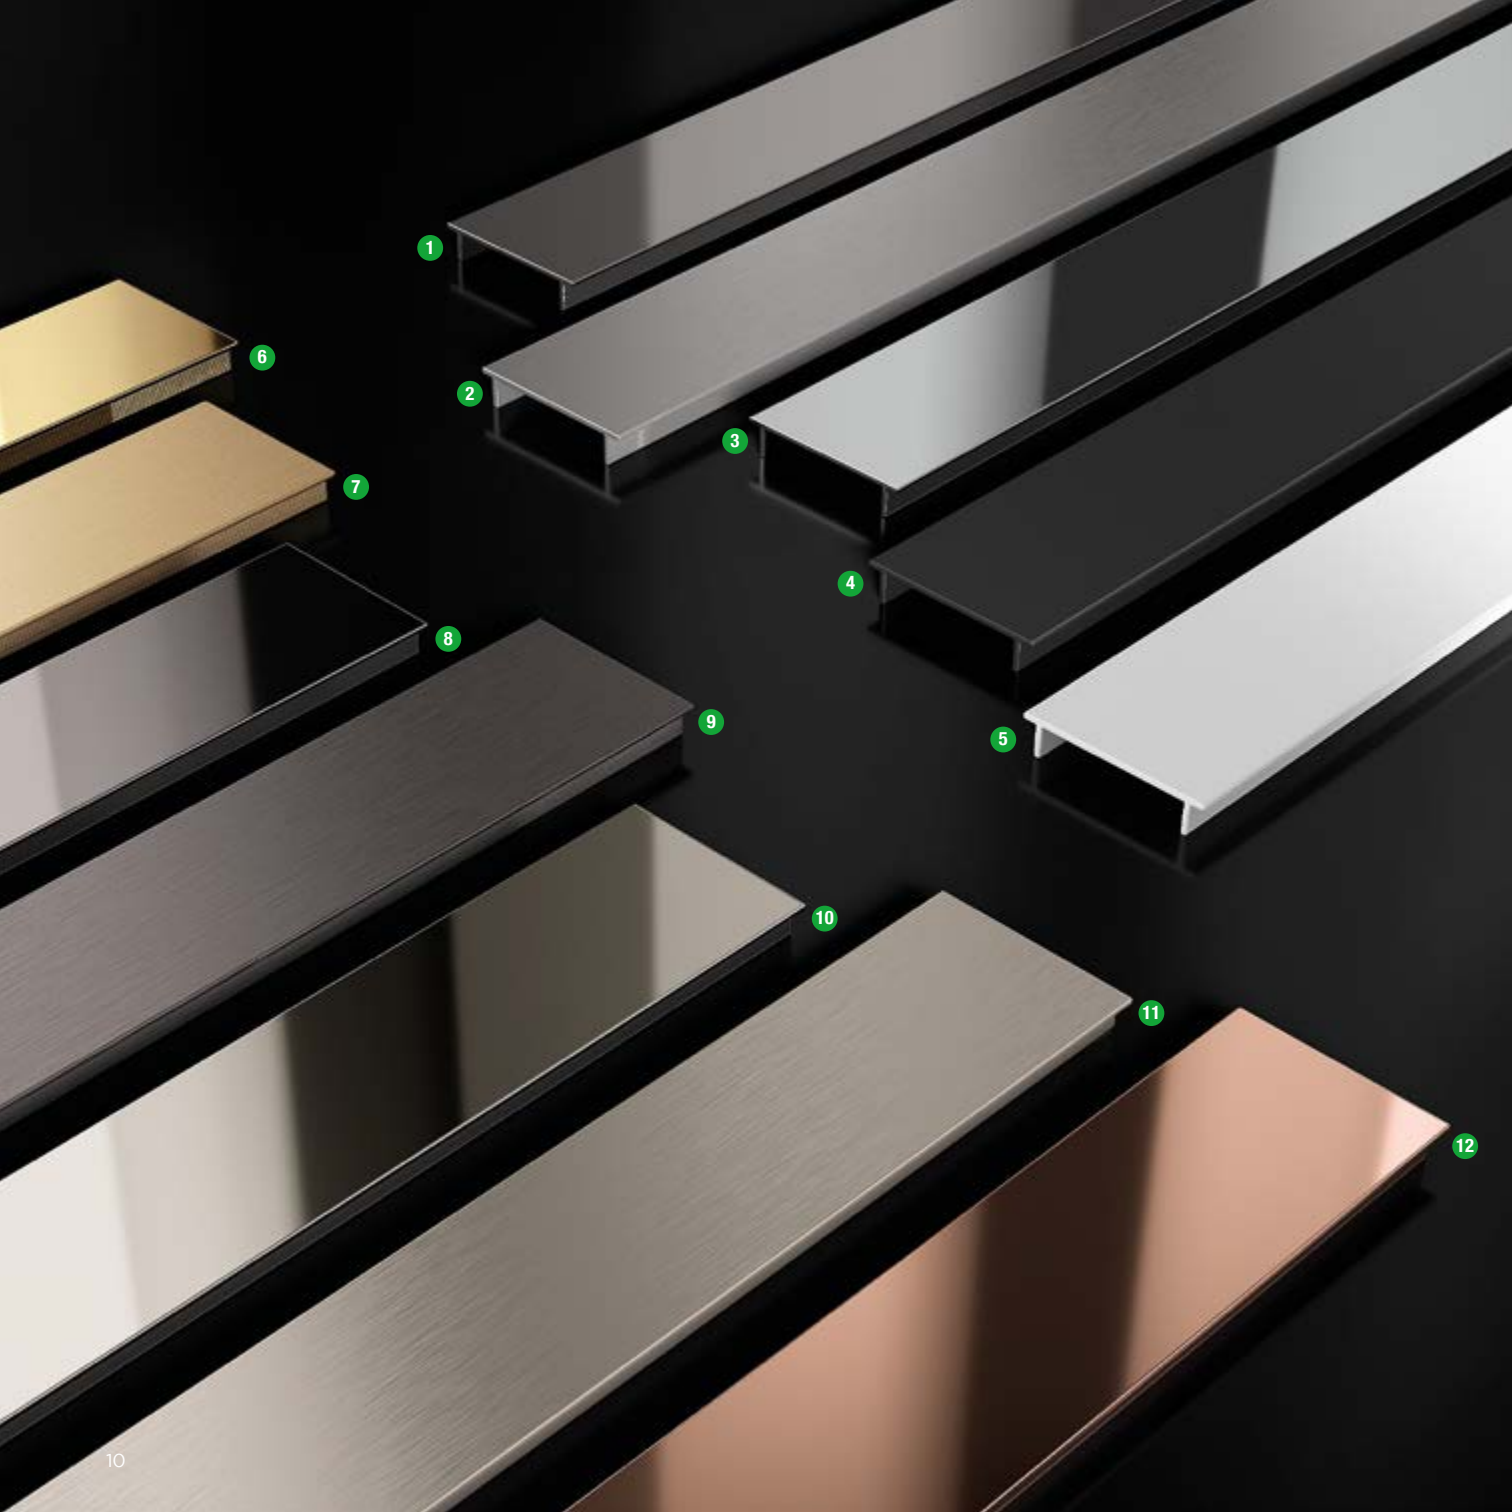

Finiture

Finishes

ACCIAIO INOX AISI 316 STAINLESS STEEL AISI 316		Classic	Flat	Design
1	Lucido Polished	•	•	•
2	Satinato Satin	•	•	•
3	Cromato Chromium-plated		•	
6	Oro lucido Polished gold		•	
7	Oro satinato Satin gold		•	
8	Grafite lucido Polished graphite		•	
9	Grafite satinato Satin graphite		•	
10	Nichel lucido Polished nickel		•	
11	Nichel satinato Satin nickel		•	
12	Oro rosa lucido Polished pink gold		•	

ALLUMINIO VERNICIATO COLOUR-COATED ALUMINIUM		Classic	Flat	Design
4	Nero opaco soft touch Soft touch matt black		•	
5	Bianco opaco soft touch Soft touch matt white		•