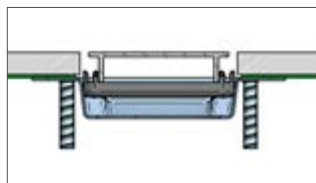

Flat Cover

Available in several finishes and different lengths (from 60 to 120 cm), it stands out for the perfectly flat and linear design. Flat Cover is provided with adjustment supports that allow it to be adapted to tiles with thickness from 6 to 18 mm.