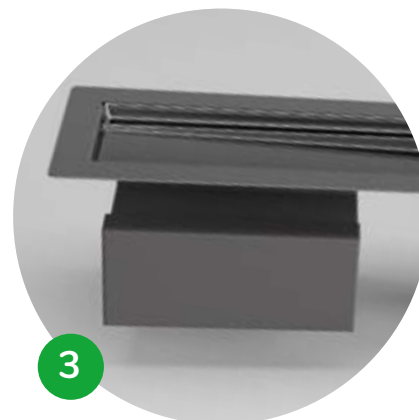

3 Le basi in polistirene espanso agevolano la posa e si adattano a qualsiasi tipo di sottofondo. The bases in polystyrene foam facilitate the installation and adapt to each kind of subfloor.