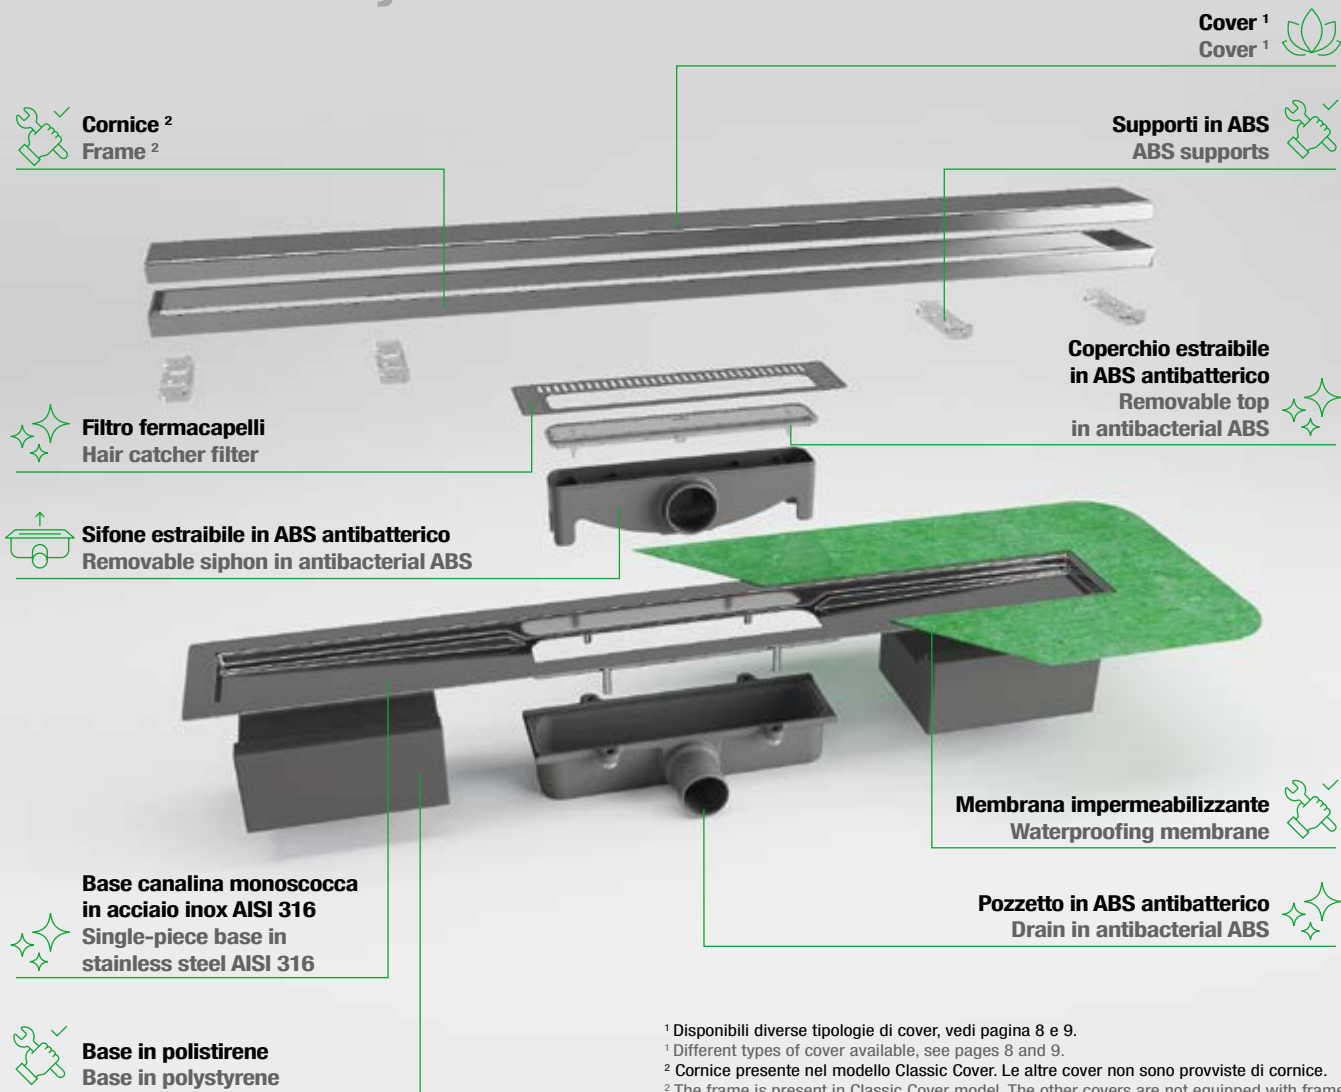

La canalina PP Drain Aqua: efficienza lineare.

The shower drain PP Drain Aqua: linear efficiency.

¹ Disponibili diverse tipologie di cover, vedi pagina 8 e 9.

¹ Different types of cover available, see pages 8 and 9.

² Cornice presente nel modello Classic Cover. Le altre cover non sono provviste di cornice.

² The frame is present in Classic Cover model. The other covers are not equipped with frame.