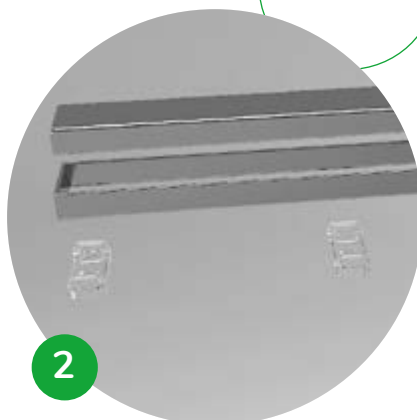

2 I supporti di appoggio da 6 a 18 mm semplificano la regolazione dell'altezza delle cover durante la posa, in funzione dello spessore delle piastrelle. The supports from 6 to 18 mm simplify the height adjustment of the cover during the installation, according to the tile thickness.