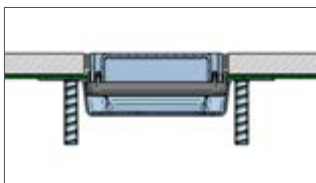

Flat Cover

Available in several finishes and different lengths (from 60 to 120 cm), it stands out for the perfectly flat and linear design. Flat Cover is provided with adjustment supports that allow it to be adapted to tiles with thickness from 6 to 18 mm.