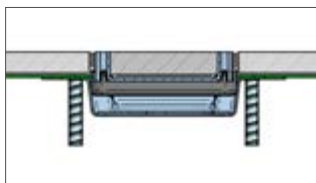

Flat Cover

Available in several finishes and different lengths (from 60 to 120 cm), it stands out for the perfectly flat and linear design. Flat Cover is provided with adjustment supports that allow it to be adapted to tiles with thickness from 6 to 18 mm.