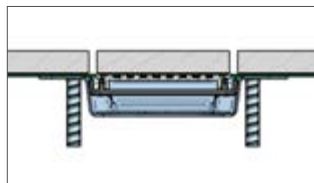

Invisible Cover

Aluminium cover, available in different lengths (from 60 to 120 cm), that disappears under the tile for a completely invisible aesthetic effect. With Invisible Cover, the shower tray and the linear shower drain become as one and blend perfectly with the bathroom covering.