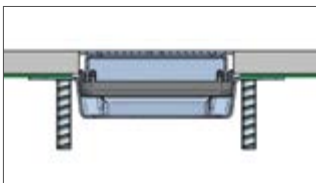

Design Cover

A cover that stands out for the absolute elegance of its design and for the central drain. In polished or satin stainless steel AISI 316, Design Cover is available in different lengths, from 60 to 120 cm.