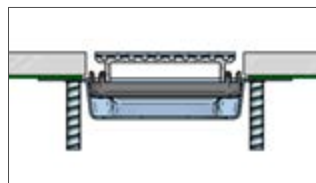

Flat Cover

Available in several finishes and different lengths (from 60 to 120 cm), it stands out for the perfectly flat and linear design. Flat Cover is provided with adjustment supports that allow it to be adapted to tiles with thickness from 6 to 18 mm.