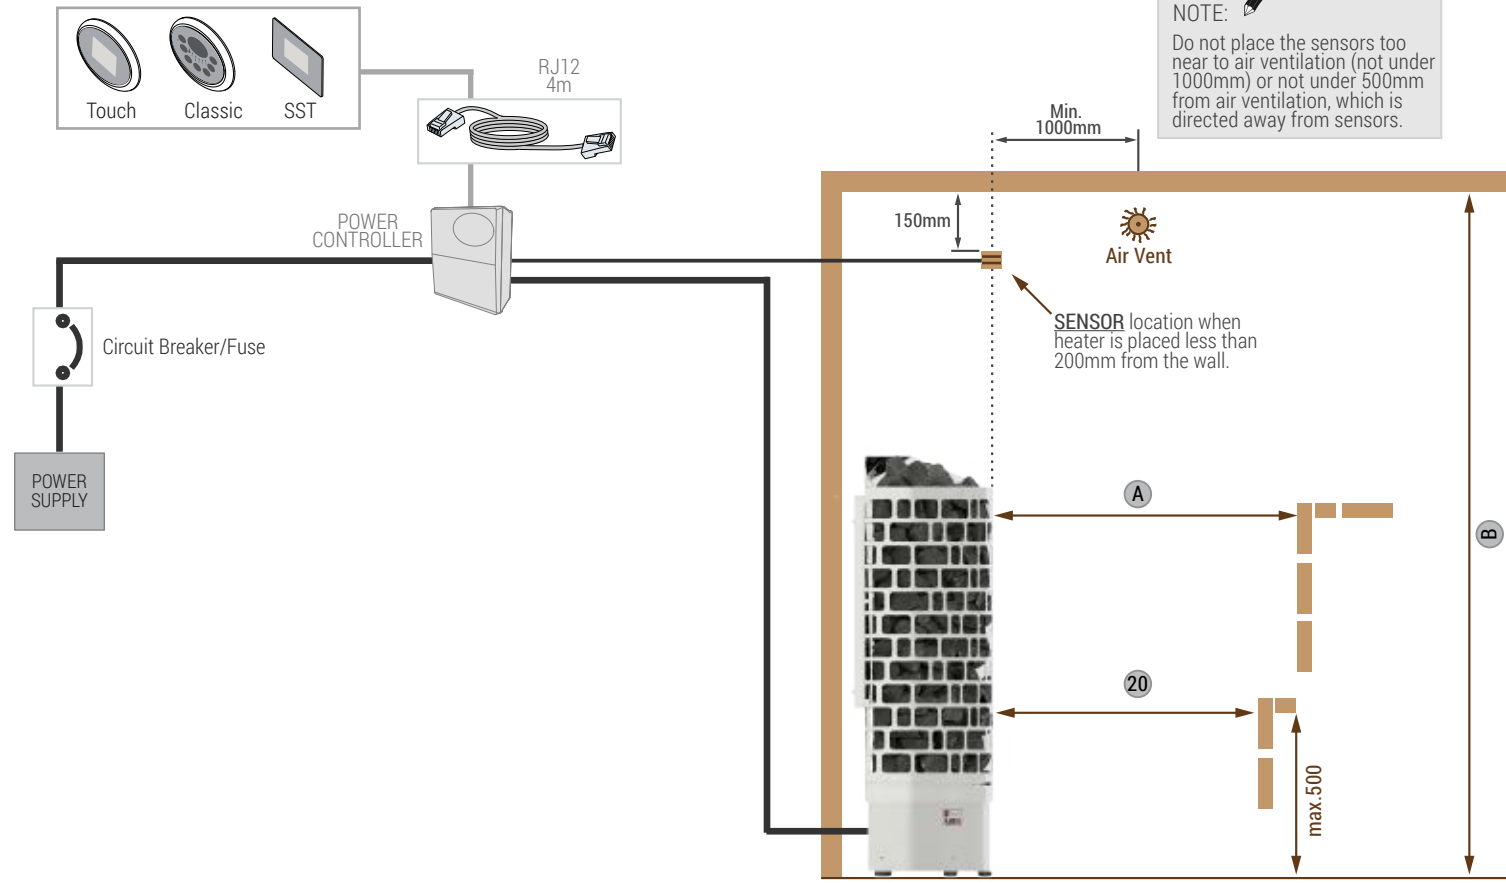

## ARIES CORNER HEATER- Installation Diagram for Separate Control (NS)

### Minimum Safety Distances

	A	B
ARI3-45NS-CNR	100	1900
ARI3-60NS-CNR	100	1900
ARI3-75NS-CNR	100	1900
ARI3-90NS-CNR	100	1900

## ARIES CORNER HEATER- Installation Diagram for Built Control (NB)