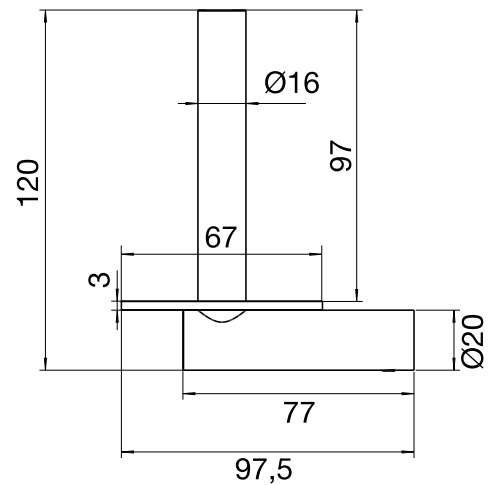

Spare Paper Holder Style

Colour:	Art. No:	RSK:
Original	15130	8920654
Sand	15131	8920655
Amber	15132	8920656
Shadow	15133	8920657
Champagne	15136	8920716
Classic	15134	8920658
Black	15135	8920659