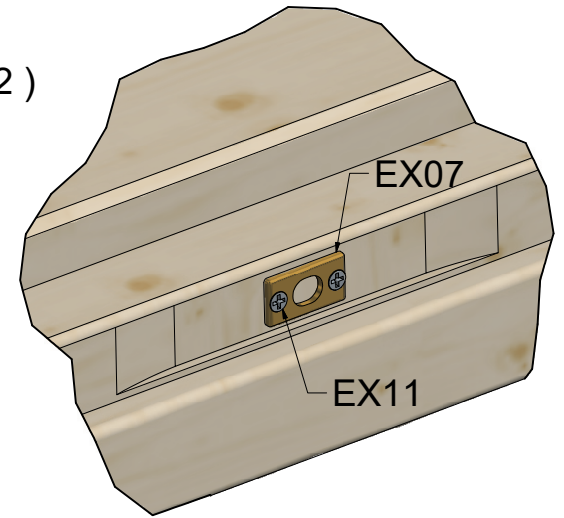

Double Door Frame 58/70mm

Double Door Frame 58/70mm

Double Door Frame 58/70mm

AA (1 : 2)

VIEW43 (1 : 20)

V-V (1 : 4)

W-W (1 : 20)

Y (1 : 4)

Specification Double Door Frame 58/70mm

Nr	Description	Profile	Amount
EX01		 58 X 58/70	1
EX02		 58 X 58/70	1+1
EX03		 15 X 58/70	1
EX04		 28 X 58/70	1
EX05		 18 X 68	2
EX06		 18 X 44	4
EX07			1
EX08	Screws 5,0 x 70 		4
EX09	Screws 4,0 x 50 		2
EX10	Screws 4,0 x 40 		24
EX11	Screws 3,0 x 30 		2