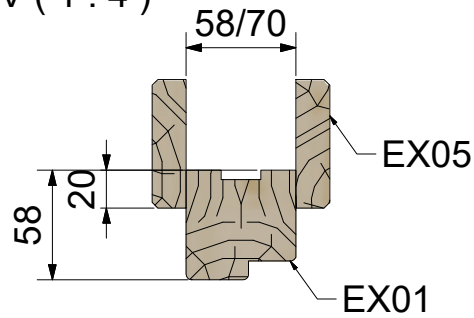

A - A

B - B

Premium Window 70mm / 765 x 990				
Nr.	Description	Profile mm	Length mm	Quantity
EX01	Exterior- and interior trim	 22x68	827	2
EX02	Exterior- and interior trim	 22x44	1008	4
EX03			737	2
EX04			--	--
EX05			--	--
EX06	Screws 3,5 x 50			

Double Door Frame 58/70mm

Double Door Frame 58/70mm

Double Door Frame 58/70mm

AA (1 : 2)

VIEW43 (1 : 20)

V-V (1 : 4)

W-W (1 : 20)

Y (1 : 4)

Specification Double Door Frame 58/70mm

Nr	Description	Profile	Amount
EX01		 58 X 58/70	1
EX02		 58 X 58/70	1+1
EX03		 15 X 58/70	1
EX04		 28 X 58/70	1
EX05		 18 X 68	2
EX06		 18 X 44	4
EX07			1
EX08	Screws 5,0 x 70 		4
EX09	Screws 4,0 x 50 		2
EX10	Screws 4,0 x 40 		24
EX11	Screws 3,0 x 30 		2