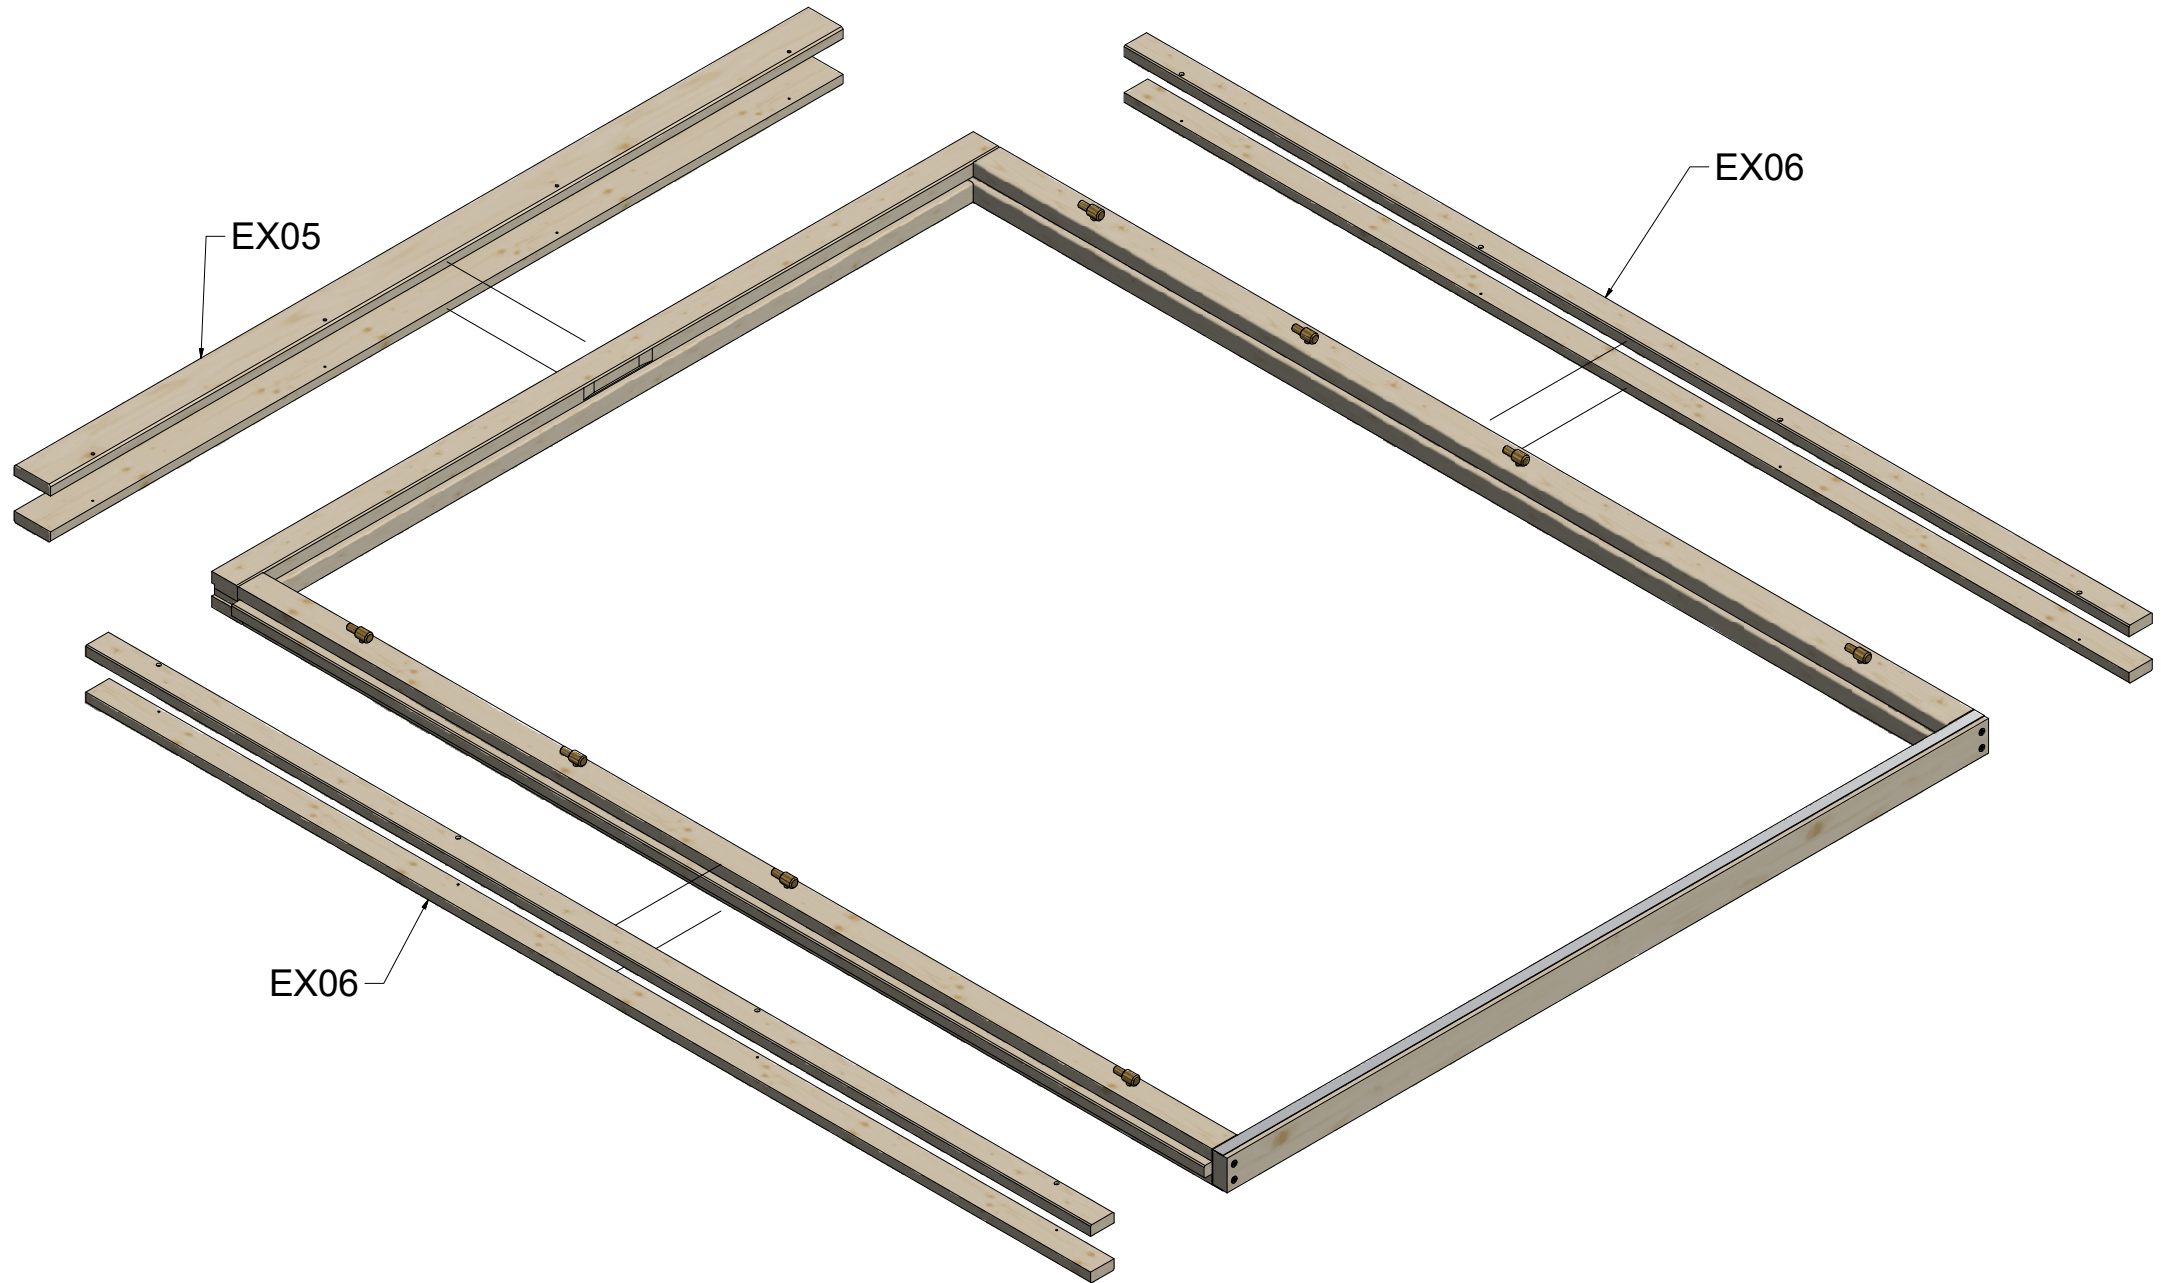

A - A

B - B

Premium Window 70mm / 765 x 990				
Nr.	Description	Profile mm	Length mm	Quantity
EX01	Exterior- and interior trim	 22x68	827	2
EX02	Exterior- and interior trim	 22x44	1008	4
EX03			737	2
EX04			--	--
EX05			--	--
EX06	Screws 3,5 x 50			

Double Door Frame 58/70mm

Double Door Frame 58/70mm

Double Door Frame 58/70mm

AA (1 : 2)

VIEW43 (1 : 20)

V-V (1 : 4)

W-W (1 : 20)

Y (1 : 4)

Specification Double Door Frame 58/70mm

Nr	Description	Profile	Amount
EX01		 58 X 58/70	1
EX02		 58 X 58/70	1+1
EX03		 15 X 58/70	1
EX04		 28 X 58/70	1
EX05		 18 X 68	2
EX06		 18 X 44	4
EX07			1
EX08	Screws 5,0 x 70 		4
EX09	Screws 4,0 x 50 		2
EX10	Screws 4,0 x 40 		24
EX11	Screws 3,0 x 30 		2