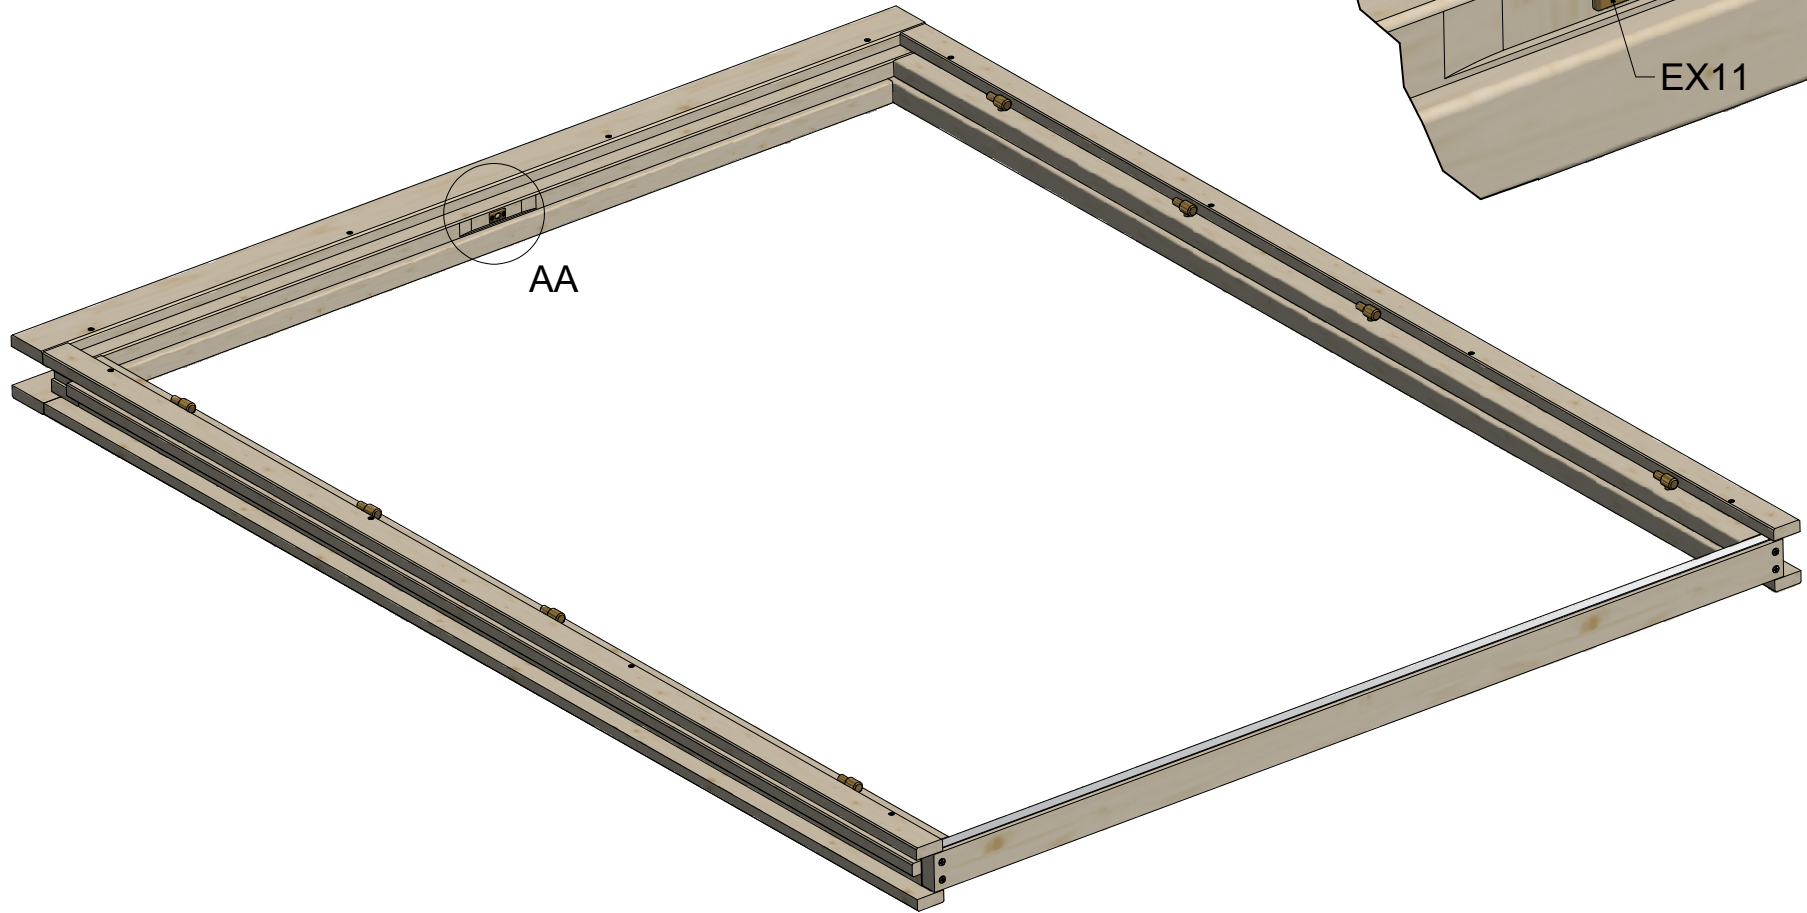

Double Door Frame 58/70mm

Double Door Frame 58/70mm

Double Door Frame 58/70mm

AA (1 : 2)

VIEW43 (1 : 20)

V-V (1 : 4)

W-W (1 : 20)

Y (1 : 4)

Specification Double Door Frame 58/70mm

Nr	Description	Profile	Amount
EX01		 58 X 58/70	1
EX02		 58 X 58/70	1+1
EX03		 15 X 58/70	1
EX04		 28 X 58/70	1
EX05		 18 X 68	2
EX06		 18 X 44	4
EX07			1
EX08	Screws 5,0 x 70 		4
EX09	Screws 4,0 x 50 		2
EX10	Screws 4,0 x 40 		24
EX11	Screws 3,0 x 30 		2