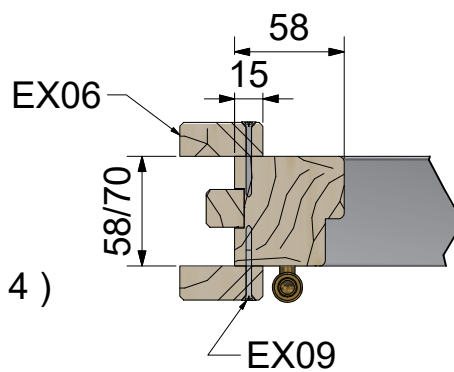

A - A

B - B

Premium Window 70mm / 765 x 990				
Nr.	Description	Profile mm	Length mm	Quantity
EX01	Exterior- and interior trim	 22x68	827	2
EX02	Exterior- and interior trim	 22x44	1008	4
EX03			737	2
EX04			--	--
EX05			--	--
EX06	Screws 3,5 x 50			

Double Door Frame 58/70mm

Double Door Frame 58/70mm

Double Door Frame 58/70mm

AA (1 : 2)

VIEW43 (1 : 20)

V-V (1 : 4)

W-W (1 : 20)

Y (1 : 4)

Specification Double Door Frame 58/70mm

Nr	Description	Profile	Amount
EX01		 58 X 58/70	1
EX02		 58 X 58/70	1+1
EX03		 15 X 58/70	1
EX04		 28 X 58/70	1
EX05		 18 X 68	2
EX06		 18 X 44	4
EX07			1
EX08	Screws 5,0 x 70 		4
EX09	Screws 4,0 x 50 		2
EX10	Screws 4,0 x 40 		24
EX11	Screws 3,0 x 30 		2