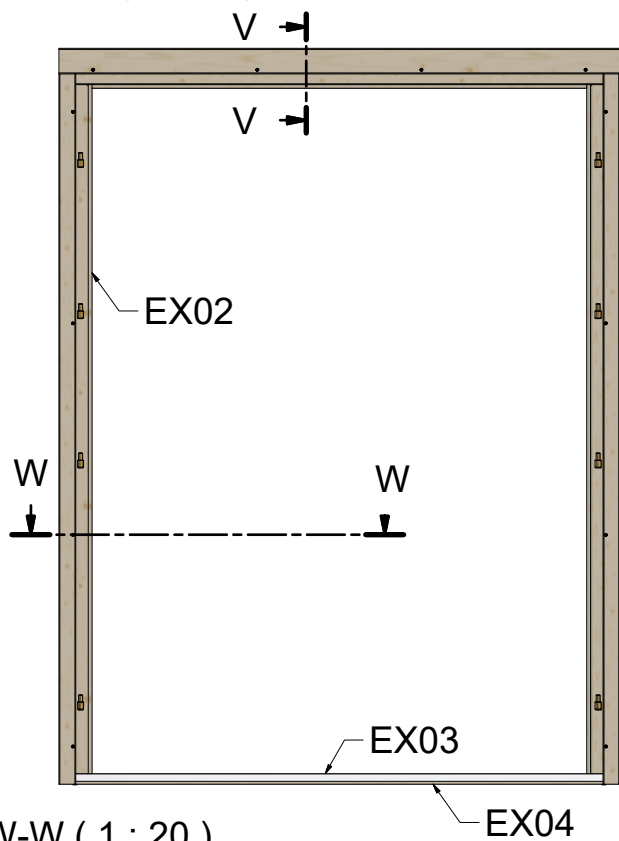

A - A

B - B

Premium Window 70mm / 765 x 990				
Nr.	Description	Profile mm	Length mm	Quantity
EX01	Exterior- and interior trim	 22x68	827	2
EX02	Exterior- and interior trim	 22x44	1008	4
EX03			737	2
EX04			--	--
EX05			--	--
EX06	Screws 3,5 x 50			

Double Door Frame 58/70mm

Double Door Frame 58/70mm

Double Door Frame 58/70mm

AA (1 : 2)

VIEW43 (1 : 20)

V-V (1 : 4)

W-W (1 : 20)

Y (1 : 4)

Specification Double Door Frame 58/70mm

Nr	Description	Profile	Amount
EX01		 58 X 58/70	1
EX02		 58 X 58/70	1+1
EX03		 15 X 58/70	1
EX04		 28 X 58/70	1
EX05		 18 X 68	2
EX06		 18 X 44	4
EX07			1
EX08	Screws 5,0 x 70 		4
EX09	Screws 4,0 x 50 		2
EX10	Screws 4,0 x 40 		24
EX11	Screws 3,0 x 30 		2