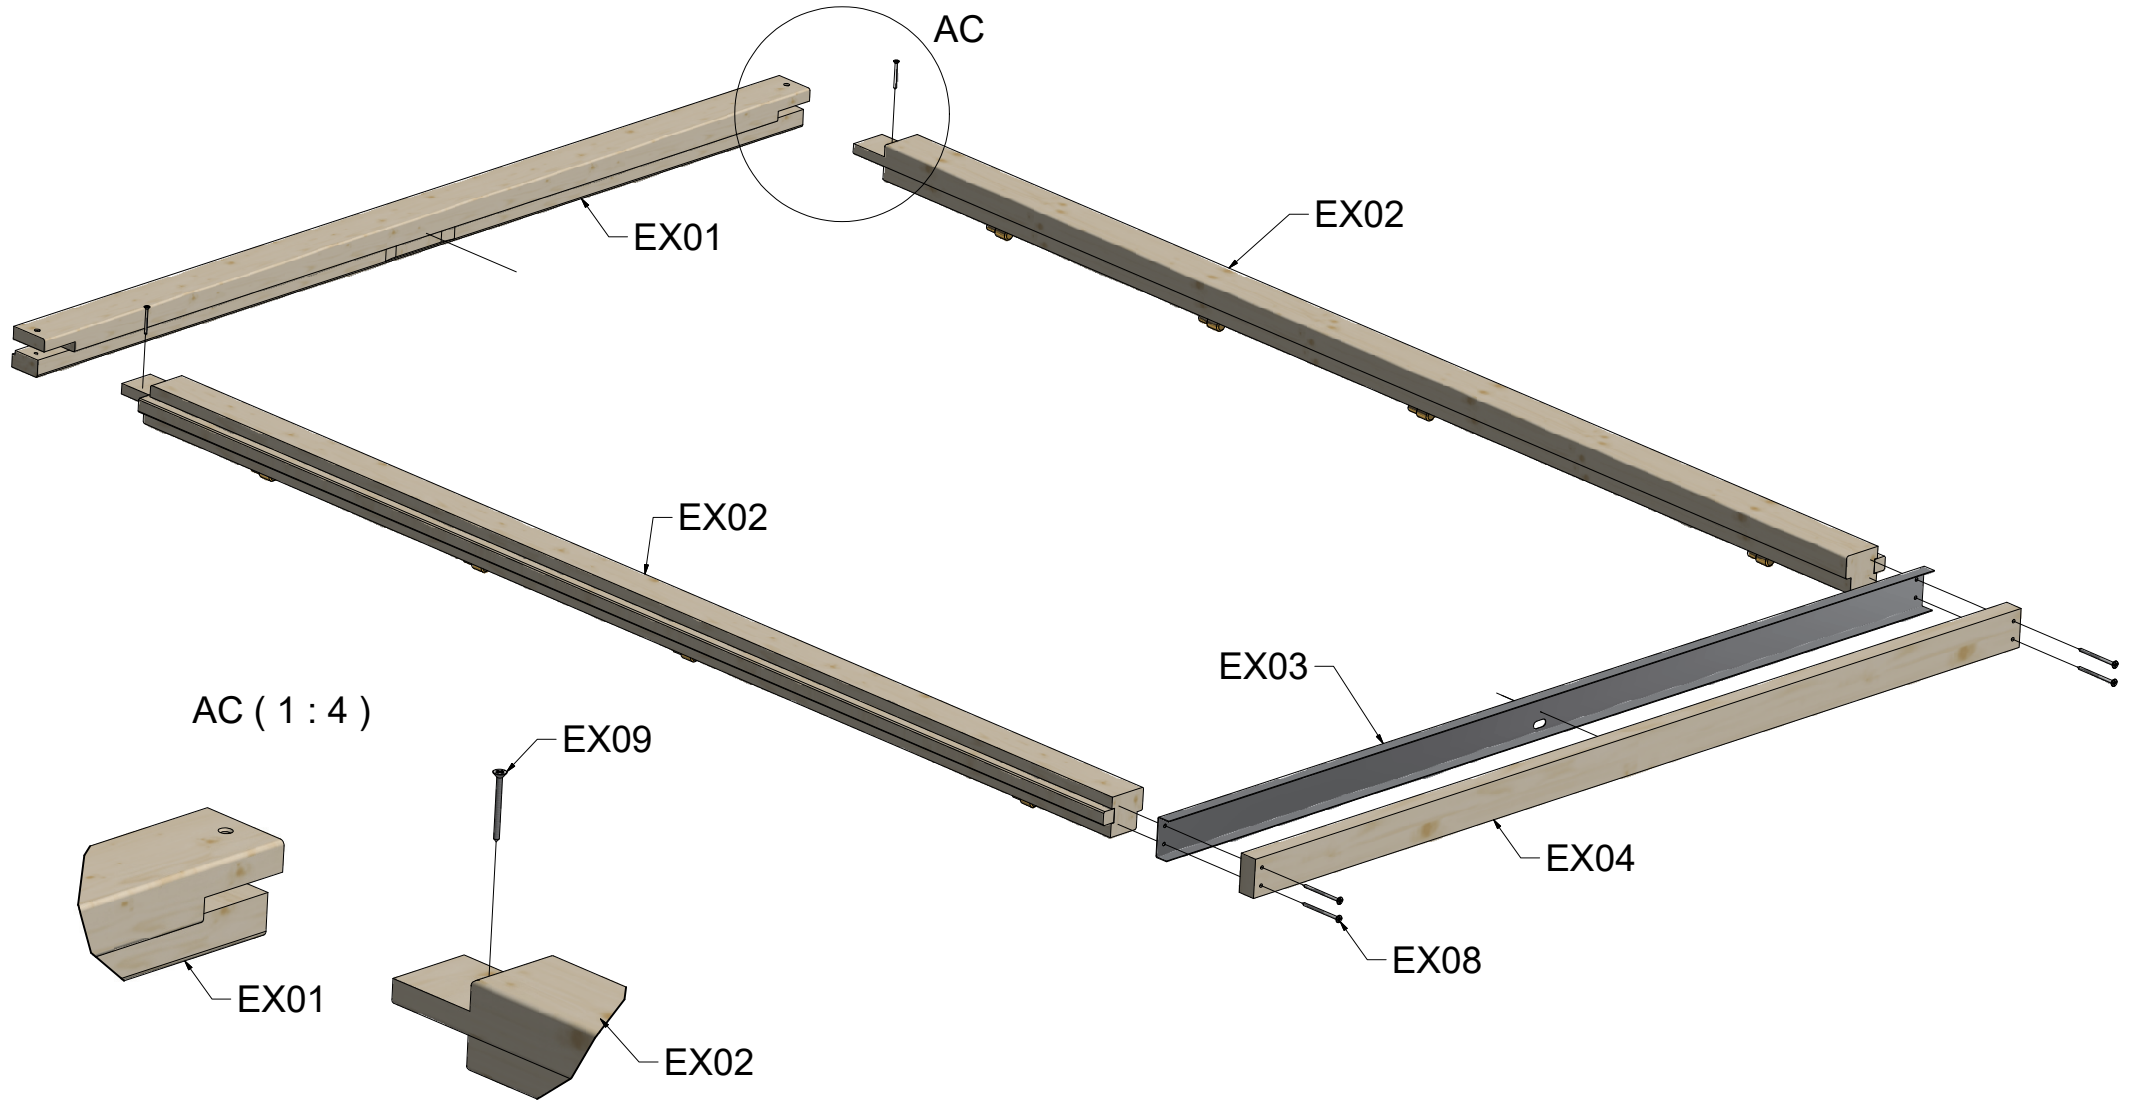

A - A

B - B

Premium Window 70mm / 765 x 990				
Nr.	Description	Profile mm	Length mm	Quantity
EX01	Exterior- and interior trim	 22x68	827	2
EX02	Exterior- and interior trim	 22x44	1008	4
EX03			737	2
EX04			--	--
EX05			--	--
EX06	Screws 3,5 x 50			

Double Door Frame 58/70mm

Double Door Frame 58/70mm

Double Door Frame 58/70mm

AA (1 : 2)

VIEW43 (1 : 20)

V-V (1 : 4)

W-W (1 : 20)

Y (1 : 4)

Specification Double Door Frame 58/70mm

Nr	Description	Profile	Amount
EX01		 58 X 58/70	1
EX02		 58 X 58/70	1+1
EX03		 15 X 58/70	1
EX04		 28 X 58/70	1
EX05		 18 X 68	2
EX06		 18 X 44	4
EX07			1
EX08	Screws 5,0 x 70 		4
EX09	Screws 4,0 x 50 		2
EX10	Screws 4,0 x 40 		24
EX11	Screws 3,0 x 30 		2