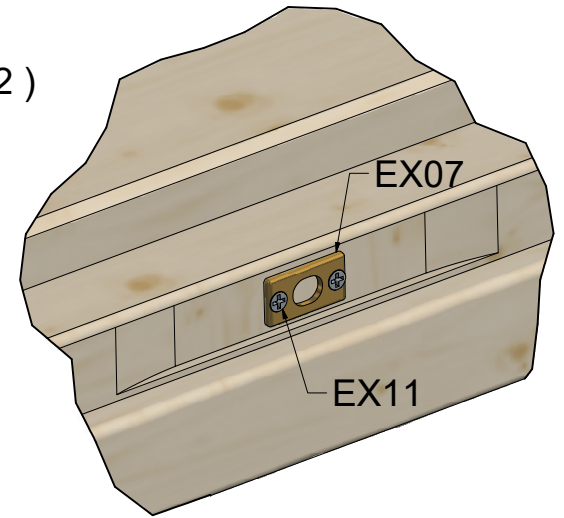

Helsinki 70 mm / 530 x 445 cm - 2

Double Door Frame 58/70mm

Double Door Frame 58/70mm

Double Door Frame 58/70mm

AA (1 : 2)

VIEW43 (1 : 20)

V-V (1 : 4)

W-W (1 : 20)

Y (1 : 4)

Specification Double Door Frame 58/70mm

Nr	Description	Profile	Amount
EX01		 58 X 58/70	1
EX02		 58 X 58/70	1+1
EX03		 15 X 58/70	1
EX04		 28 X 58/70	1
EX05		 18 X 68	2
EX06		 18 X 44	4
EX07			1
EX08	Screws 5,0 x 70 		4
EX09	Screws 4,0 x 50 		2
EX10	Screws 4,0 x 40 		24
EX11	Screws 3,0 x 30 		2