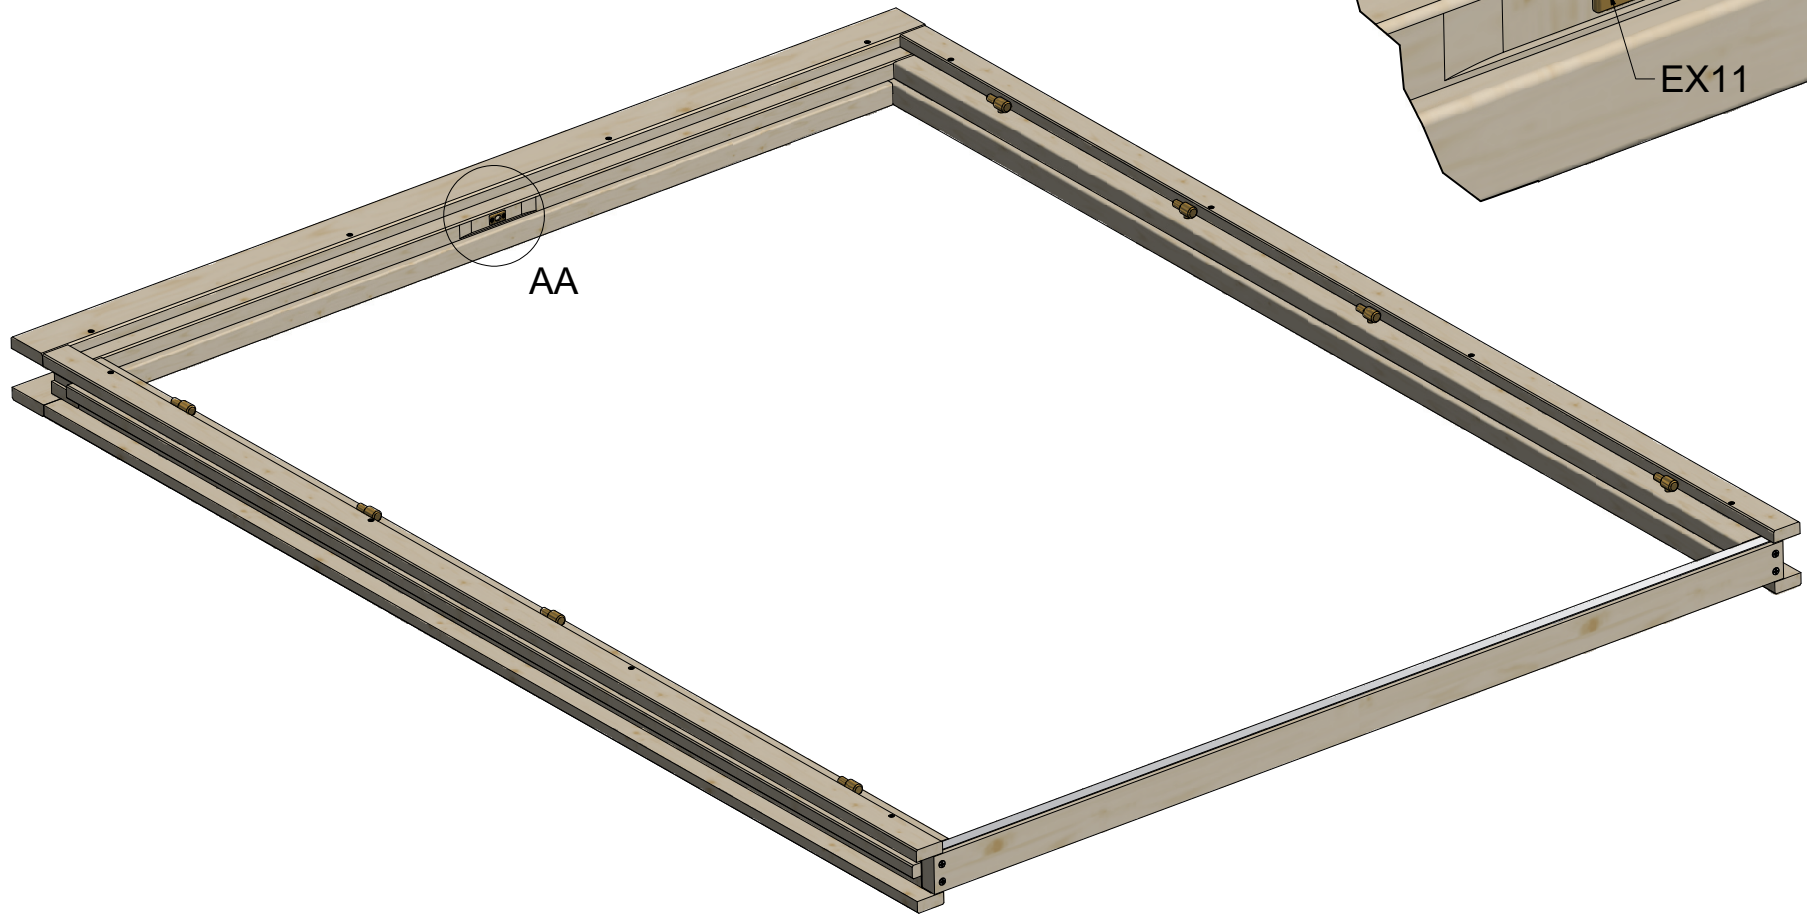

Helsinki 70 mm / 530 x 445 cm - 2

Double Door Frame 58/70mm

Double Door Frame 58/70mm

Double Door Frame 58/70mm

AA (1 : 2)

VIEW43 (1 : 20)

V-V (1 : 4)

W-W (1 : 20)

Y (1 : 4)

Specification Double Door Frame 58/70mm

Nr	Description	Profile	Amount
EX01		 58 X 58/70	1
EX02		 58 X 58/70	1+1
EX03		 15 X 58/70	1
EX04		 28 X 58/70	1
EX05		 18 X 68	2
EX06		 18 X 44	4
EX07			1
EX08	Screws 5,0 x 70 		4
EX09	Screws 4,0 x 50 		2
EX10	Screws 4,0 x 40 		24
EX11	Screws 3,0 x 30 		2